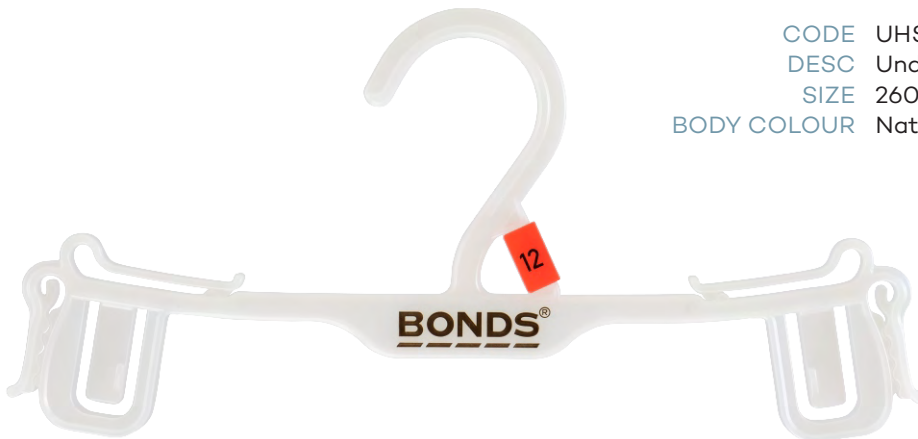

CODE UHS260BBLNL
DESC Underwear Hanger
SIZE 260mm
BODY COLOUR Natural