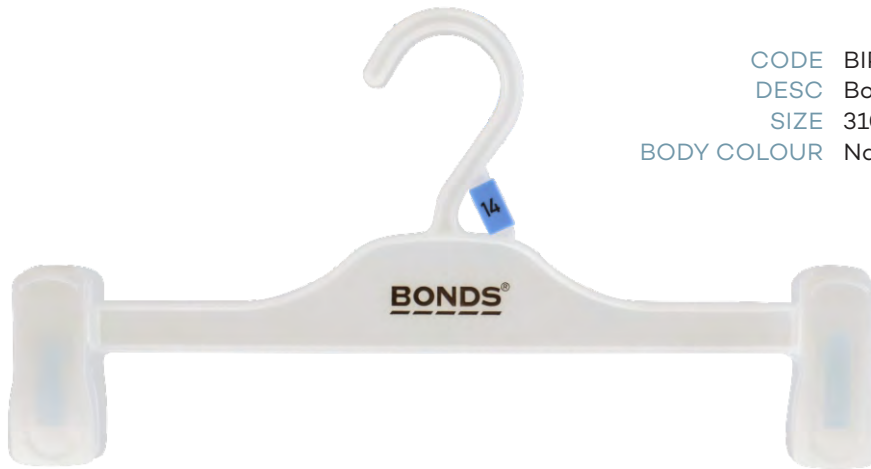

Childrens Bottoms

CODE BIPPC140BBLNL
DESC Baby Bottom Hanger
SIZE 140mm
BODY COLOUR Natural

CODE BIPPC200BBLNL
DESC Baby Bottom Hanger
SIZE 200mm
BODY COLOUR Natural

CODE BIP250SP-BBLNL
DESC Bottom Hanger
SIZE 250mm
BODY COLOUR Natural

Adults Tops

CODE TIP410BBLNL
DESC Top Hanger
SIZE 410mm
BODY COLOUR Natural

CODE TIP460BBLNL
DESC Top Hanger
SIZE 460mm
BODY COLOUR Natural

Adults Bottoms

CODE BIP310-SPBBLNL
DESC Bottom Hanger with Soft Pads
SIZE 310mm
BODY COLOUR Natural

CODE BIP350-SPBBLNL
DESC Bottom Hanger with Soft Pads
SIZE 350mm
BODY COLOUR Natural

CODE BSL82BBLNL
DESC Bottom Hanger with Soft Pads
SIZE 310mm
BODY COLOUR Natural

Specialty

CODE TIP250DBBLNL
DESC Double Top Hanger
SIZE 250mm
BODY COLOUR Natural