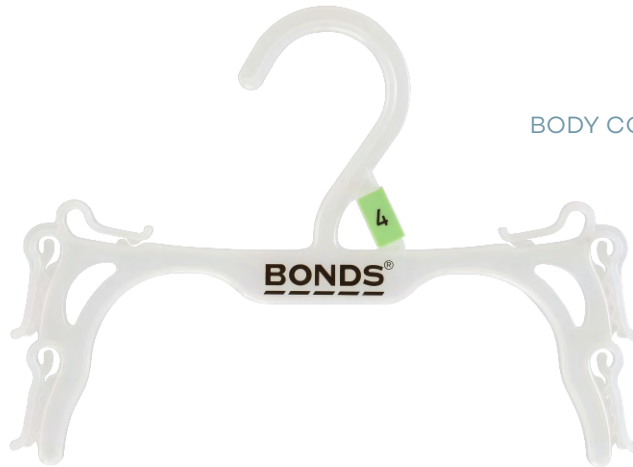

Lingerie / Swimwear

CODE UHS210-2BBLNL
DESC Double Underwear Hanger
SIZE 210mm
BODY COLOUR Natural