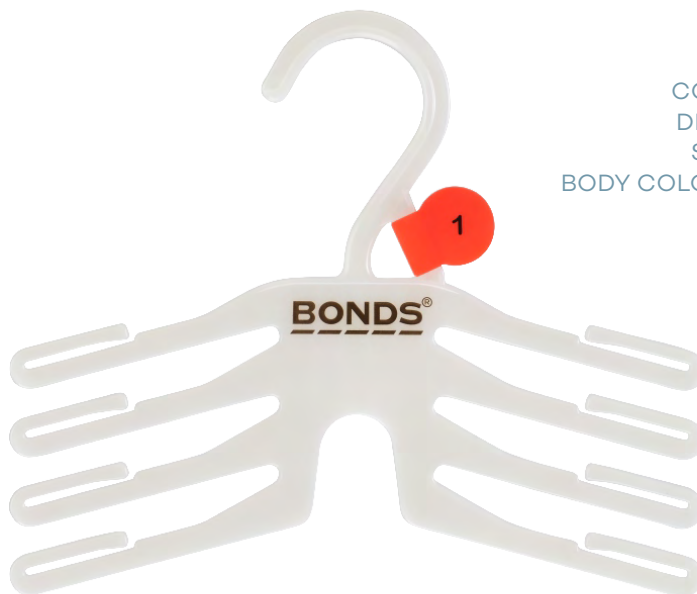

Lingerie / Swimwear

CODE UHS210BBLNL
DESC Underwear Hanger
SIZE 210mm
BODY COLOUR Natural

CODE UHS260BBLNL
DESC Underwear Hanger
SIZE 260mm
BODY COLOUR Natural

Specialty

CODE TCB210-2BBLNL
DESC 2-Prong Hanger
SIZE 210mm
BODY COLOUR Natural

CODE BRS290BBLNL
DESC Bra Hanger
SIZE 290mm
BODY COLOUR Natural

Accessories

CODE **AC67BL**
DESC Foam Sleeve

CODE **AC30CL**
DESC Gun Hook
SIZE 70mm

CODE **AC65CR**
DESC Hook & Loop
SIZE 90mm x 70mm
BODY COLOUR Crystal