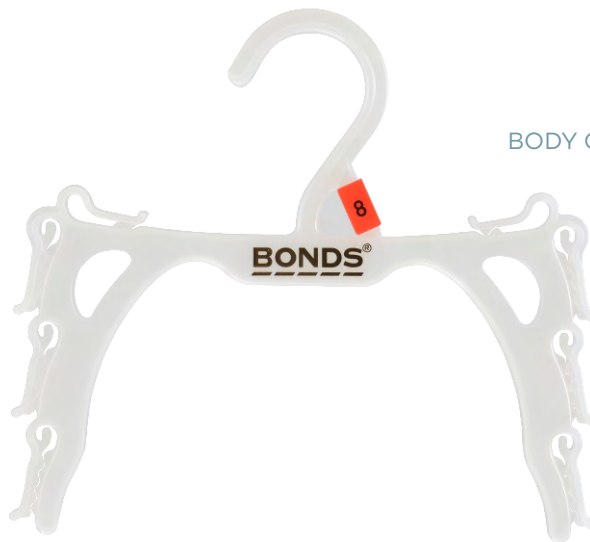

CODE TIP260/170BBLNL
DESC Set Hanger
SIZE 260 x 170mm
BODY COLOUR Natural

Specialty

CODE SWR23BBLNL
DESC Sleepwear Hanger
SIZE 230mm
BODY COLOUR Natural

CODE SWR27BBLNL
DESC Sleepwear Hanger
SIZE 270mm
BODY COLOUR Natural

Lingerie / Swimwear

CODE UHS210BBLNL
DESC Underwear Hanger
SIZE 210mm
BODY COLOUR Natural

CODE UHS260BBLNL
DESC Underwear Hanger
SIZE 260mm
BODY COLOUR Natural

Specialty

CODE TCB210-2BBLNL
DESC 2-Prong Hanger
SIZE 210mm
BODY COLOUR Natural

CODE TCB210-4BBLNL
DESC 4-Prong Hanger
SIZE 210mm
BODY COLOUR Natural

Lingerie / Swimwear

CODE UHS210-2BBLNL
DESC Double Underwear Hanger
SIZE 210mm
BODY COLOUR Natural

CODE UHS210-3BBLNL
DESC Triple Underwear Hanger
SIZE 210mm
BODY COLOUR Natural

CODE BRS290BBLNL
DESC Bra Hanger
SIZE 290mm
BODY COLOUR Natural

Accessories

CODE **AC67BL**
DESC Foam Sleeve

CODE **AC30CL**
DESC Gun Hook
SIZE 70mm

CODE **AC65CR**
DESC Hook & Loop
SIZE 90mm x 70mm
BODY COLOUR Crystal