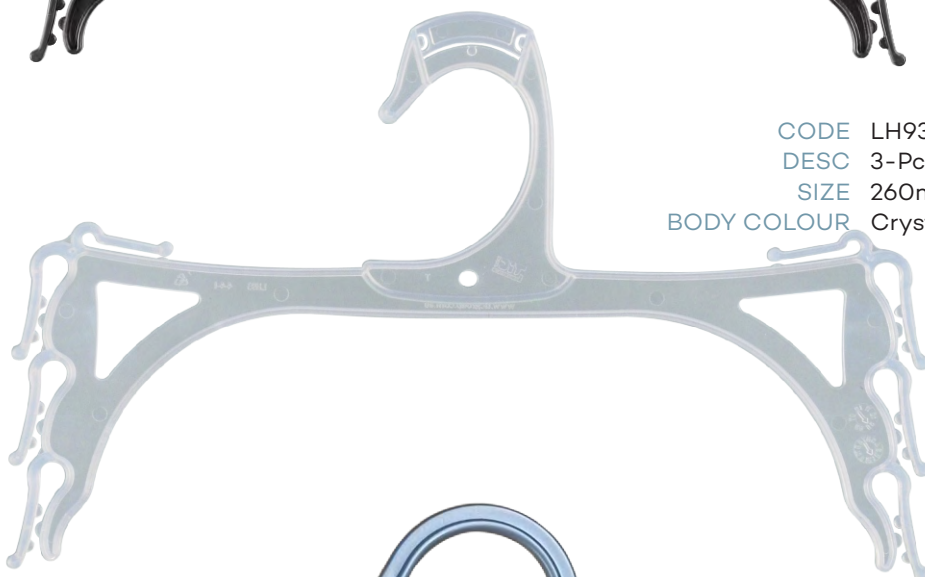

JOCKEY™

Index

TOPS			
CODE	DESCRIPTION	SIZE	COLOUR
TIP410JBLCL	Top Hanger	410mm	Clear
BOTTOMS			
BIP250-SPJBLCL	Bottom Hanger	250mm	Clear
BIP310-SPJBLCL	Bottom Hanger	310mm	Clear
UNDERWEAR			
CLIP270CL	Clip Hanger	270mm	Clear
LH285CR	Brief Hanger	285mm	Clear
LH99BL	3-pce Set Hanger	210mm	Black
LH93CR	3-pce Set Hanger	260mm	Crystal
UHS260JBLSI	Underwear Hanger	260mm	Silver Metallic
SIZES			
AC22	3-pce Set Hanger		Black

Tops

CODE TIP410JBLCL
DESC Top Hanger
SIZE 410mm
BODY COLOUR Clear

Bottoms

CODE BIP310-SPJBLCL
DESC Bottom Hanger
SIZE 310mm
BODY COLOUR Clear

Clip

CODE CLIP27OCL
DESC Clip Hanger
SIZE 270mm
BODY COLOUR Clear

CODE LH99BL
DESC 3-Pce Set
SIZE 210mm
BODY COLOUR Black

CODE LH93CR
DESC 3-Pce Set
SIZE 260mm
BODY COLOUR Crystal

CODE UHS260JBLSI
DESC Underwear Hanger
SIZE 260mm
BODY COLOUR Silver Metallic

AC22 Size Chart