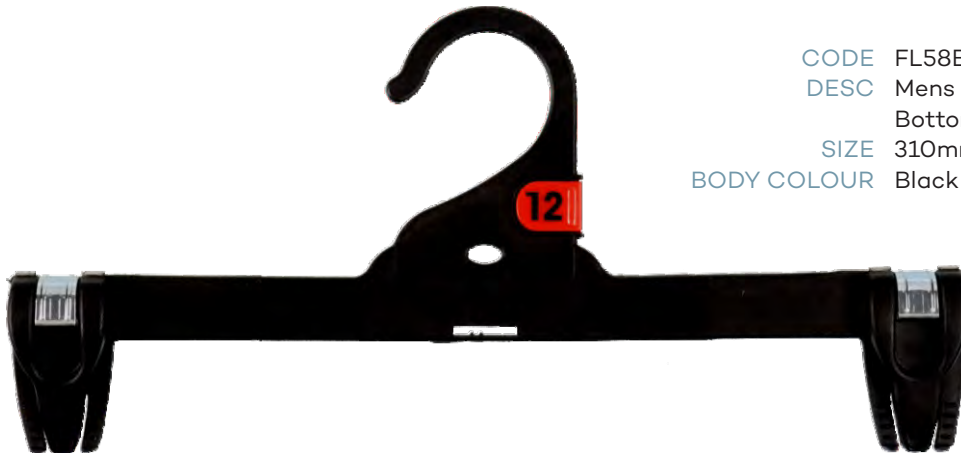

CODE BRS290BBLNL
DESC Bra Hanger
SIZE 290mm
BODY COLOUR Natural

Accessories

CODE **AC67BL**
DESC Foam Sleeve

CODE **AC30CL**
DESC Gun Hook
SIZE 70mm

CODE **AC65CR**
DESC Hook & Loop
SIZE 90mm x 70mm
BODY COLOUR Crystal

Size Clips

CODE **NSCB**
DESC Round Baby Size Clip
BODY COLOUR Assorted

CODE **NS**
DESC Neck Size Clip
BODY COLOUR Assorted

CODE **AC16**
DESC Sizer for BSL82BBLNL
BODY COLOUR Assorted

Index

TOPS			
CODE	DESCRIPTION	SIZE	COLOUR
TH41XBL	Top Hanger	300mm	Black
TH43BL	Top Hanger	400mm	Black
TH45BL	Top Hanger	460mm	Black
BOTTOMS			
BH6OBL	Bottom Hanger	210mm	Black
FL57BL	Bottom Fox Lock Hanger	280mm	Black
FL58BL	Bottom Fox Lock Hanger	310mm	Natural
FL59BL	Bottom Fox Lock Hanger	350mm	Natural
UNDERWEAR			
LH285CR	Brief Hanger	285mm	Clear
UHS210CNRNL	Brief Hanger	210mm	Natural
UHS260CNRNL	Brief Hanger	260mm	Natural
BRS290CNRNL	Bra Hanger	290mm	Natural
ACCESSORIES			
AC65BL	Hook & Loop	90mm	Black
SIZES			
AC16	Plastic Hook		Asst
LC	Underwear		Asst
NS	Underwear / Bra		Asst

Tops

CODE TH41XBL
DESC Childrens Top Hanger
SIZE 300mm
BODY COLOUR Black

CODE TH43BL
DESC Ladies Top Hanger
SIZE 400mm
BODY COLOUR Black

CODE TH45BL
DESC Ladies Top Hanger
SIZE 460mm
BODY COLOUR Black

Bottoms

CODE BH60BL
DESC Childrens Bottom Hanger
SIZE 210mm
BODY COLOUR Black

CODE FL57BL
DESC Childrens Bottom Fox
Lock Hanger
SIZE 280mm
BODY COLOUR Black

CODE FL58BL
DESC Mens Fox Lock
Bottom Hanger
SIZE 310mm
BODY COLOUR Black