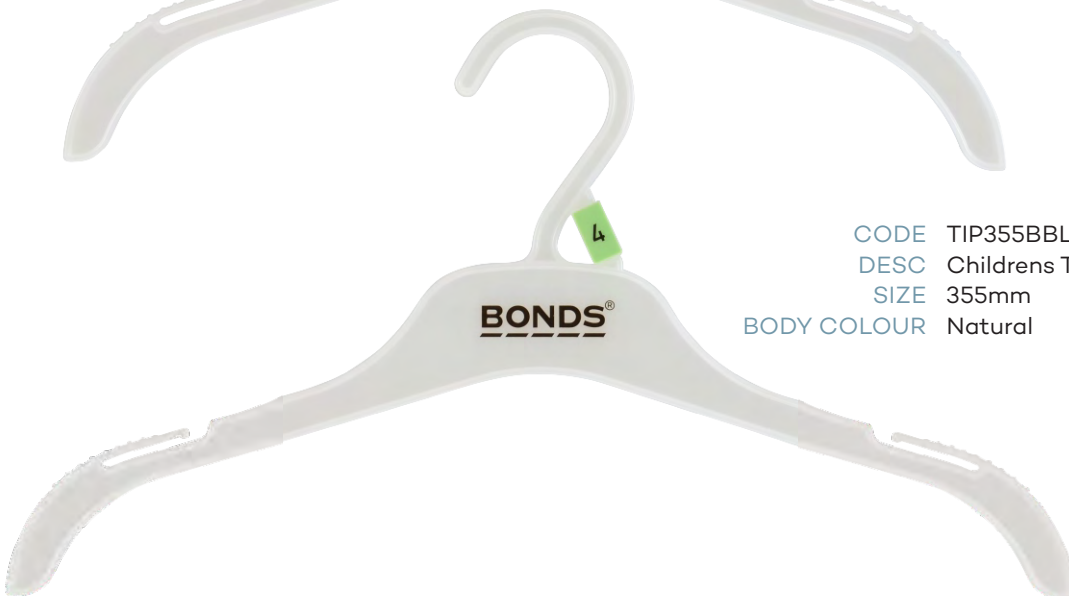

CODE TIP355BBLNL
DESC Childrens Top Hanger
SIZE 355mm
BODY COLOUR Natural