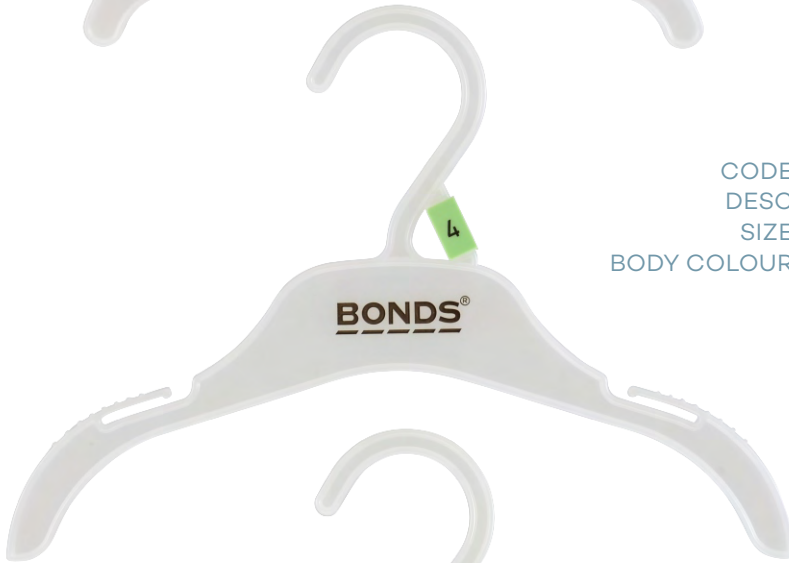

CODE TIP250BBLNL
DESC Childrens Top Hanger
SIZE 250mm
BODY COLOUR Natural