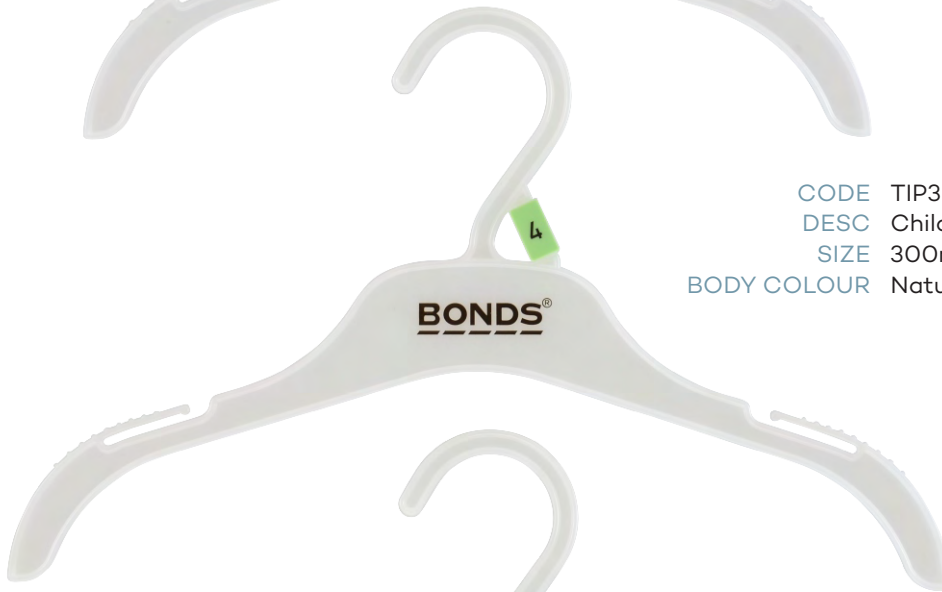

CODE TIP300BBLNL
DESC Childrens Top Hanger
SIZE 300mm
BODY COLOUR Natural