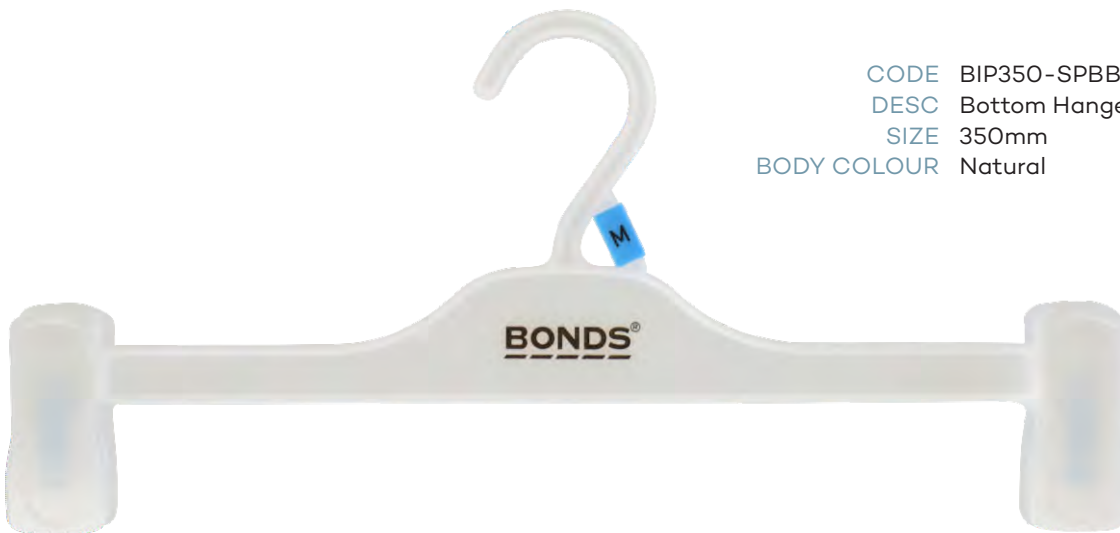

Childrens Bottoms

CODE BIPPC140BBLNL
DESC Baby Bottom Hanger
SIZE 140mm
BODY COLOUR Natural

CODE BIPPC200BBLNL
DESC Baby Bottom Hanger
SIZE 200mm
BODY COLOUR Natural

CODE BIP250SP-BBLNL
DESC Bottom Hanger
SIZE 250mm
BODY COLOUR Natural

Adults Tops

CODE TIP410BBLNL
DESC Top Hanger
SIZE 410mm
BODY COLOUR Natural

CODE TIP460BBLNL
DESC Top Hanger
SIZE 460mm
BODY COLOUR Natural

Adults Bottoms

CODE BIP310-SPBBLNL
DESC Bottom Hanger with Soft Pads
SIZE 310mm
BODY COLOUR Natural

CODE BIP350-SPBBLNL
DESC Bottom Hanger with Soft Pads
SIZE 350mm
BODY COLOUR Natural

CODE BSL82BBLNL
DESC Bottom Hanger with Soft Pads
SIZE 310mm
BODY COLOUR Natural

Specialty

CODE TIP250DBBLNL
DESC Double Top Hanger
SIZE 250mm
BODY COLOUR Natural