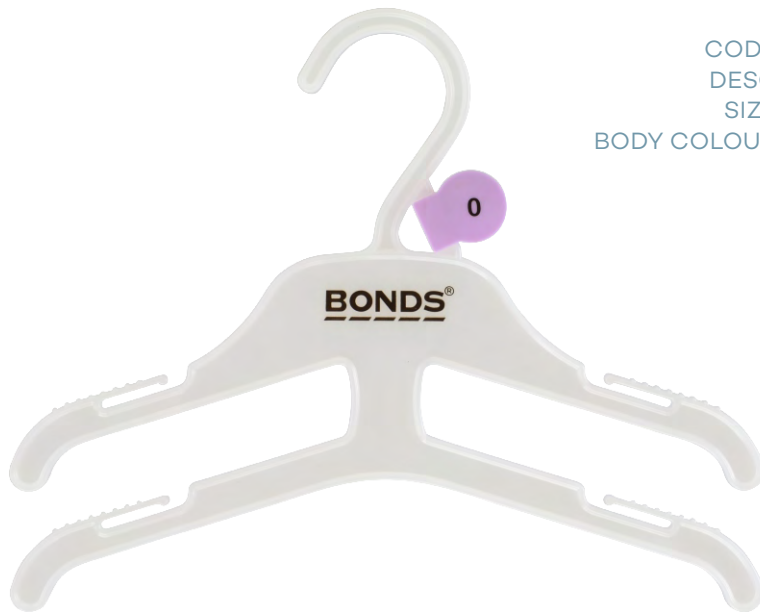

Specialty

CODE TIP250DBBLNL
DESC Double Top Hanger
SIZE 250mm
BODY COLOUR Natural