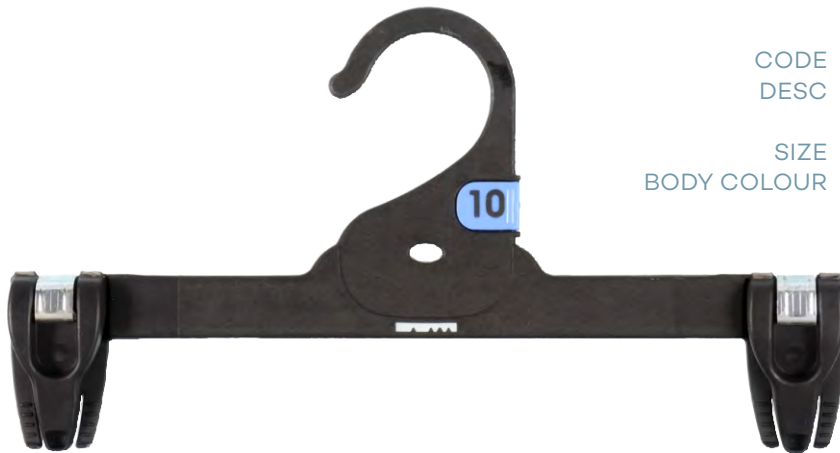

CODE BRS290BBLNL
DESC Bra Hanger
SIZE 290mm
BODY COLOUR Natural

Accessories

CODE **AC67BL**
DESC Foam Sleeve

CODE **AC30CL**
DESC Gun Hook
SIZE 70mm

CODE **AC65CR**
DESC Hook & Loop
SIZE 90mm x 70mm
BODY COLOUR Crystal

Size Clips

CODE **NSCB**
DESC Round Baby Size Clip
BODY COLOUR Assorted

CODE **NS**
DESC Neck Size Clip
BODY COLOUR Assorted

CODE **AC16**
DESC Sizer for BSL82BBLNL
BODY COLOUR Assorted

Index

TOPS			
CODE	DESCRIPTION	SIZE	COLOUR
TH41XBL	Top Hanger	300mm	Black
TH43BL	Top Hanger	400mm	Black
TH45BL	Top Hanger	460mm	Black
BOTTOMS			
BH6OBL	Bottom Hanger	210mm	Black
FL57BL	Bottom Fox Lock Hanger	280mm	Black
FL58BL	Bottom Fox Lock Hanger	310mm	Natural
FL59BL	Bottom Fox Lock Hanger	350mm	Natural
UNDERWEAR			
LH285CR	Brief Hanger	285mm	Clear
UHS210CNRNL	Brief Hanger	210mm	Natural
UHS260CNRNL	Brief Hanger	260mm	Natural
BRS290CNRNL	Bra Hanger	290mm	Natural
ACCESSORIES			
AC65BL	Hook & Loop	90mm	Black
SIZES			
AC16	Plastic Hook		Asst
LC	Underwear		Asst
NS	Underwear / Bra		Asst

Tops

CODE TH41XBL
DESC Childrens Top Hanger
SIZE 300mm
BODY COLOUR Black

CODE TH43BL
DESC Ladies Top Hanger
SIZE 400mm
BODY COLOUR Black

CODE TH45BL
DESC Ladies Top Hanger
SIZE 460mm
BODY COLOUR Black

Bottoms

CODE BH60BL
DESC Childrens Bottom Hanger
SIZE 210mm
BODY COLOUR Black

CODE FL57BL
DESC Childrens Bottom Fox
Lock Hanger
SIZE 280mm
BODY COLOUR Black

CODE FL58BL
DESC Mens Fox Lock
Bottom Hanger
SIZE 310mm
BODY COLOUR Black