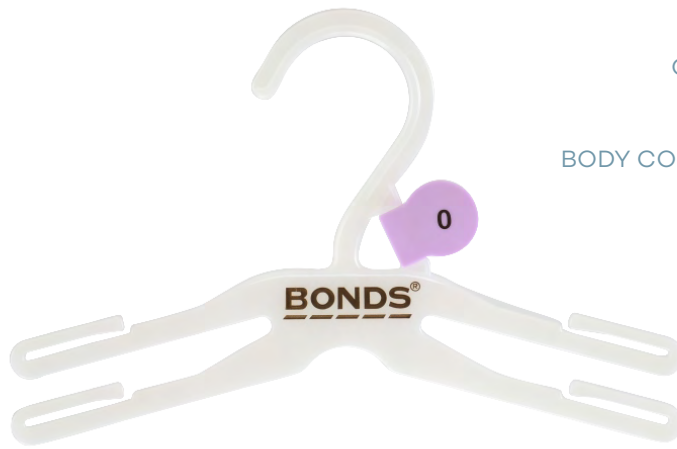

Lingerie / Swimwear

CODE UHS210BBLNL
DESC Underwear Hanger
SIZE 210mm
BODY COLOUR Natural

CODE UHS260BBLNL
DESC Underwear Hanger
SIZE 260mm
BODY COLOUR Natural

Specialty

CODE TCB210-2BBLNL
DESC 2-Prong Hanger
SIZE 210mm
BODY COLOUR Natural

CODE BRS290BBLNL
DESC Bra Hanger
SIZE 290mm
BODY COLOUR Natural

Accessories

CODE **AC67BL**
DESC Foam Sleeve

CODE **AC30CL**
DESC Gun Hook
SIZE 70mm

CODE **AC65CR**
DESC Hook & Loop
SIZE 90mm x 70mm
BODY COLOUR Crystal