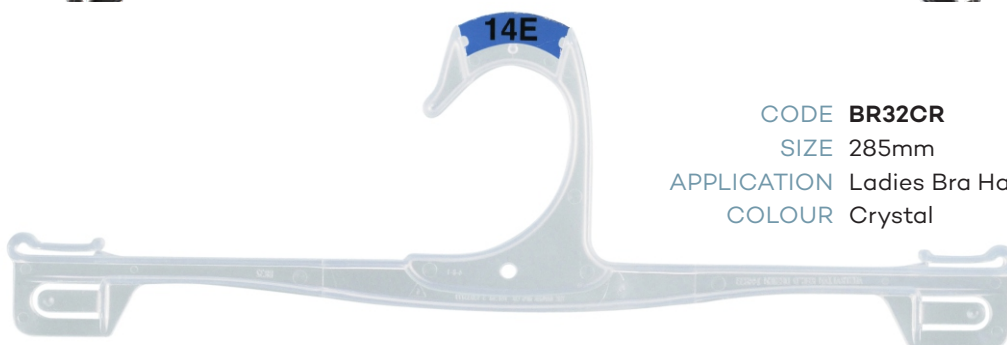

# Lingerie

CODE **LH88CR**  
SIZE 260mm  
APPLICATION Sets and Multi-Garments  
COLOUR Crystal

CODE **LH93CR**  
SIZE 260mm  
APPLICATION Ladies Underwear 3-Pce Hanger  
COLOUR Crystal

CODE **LH93BL**  
SIZE 260mm  
APPLICATION Mens Underwear 3-Pce Hanger  
COLOUR Black