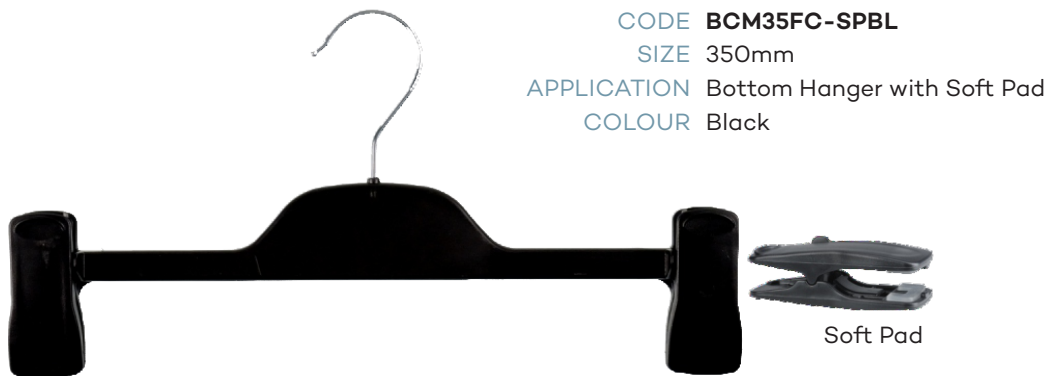

# Ladies Tops

CODE **JUM42BL**  
SIZE 420mm  
APPLICATION Jacket Hanger  
COLOUR Black

CODE **JUM46BL**  
SIZE 460mm  
APPLICATION Jacket Hanger  
COLOUR Black

# Ladies Bottoms