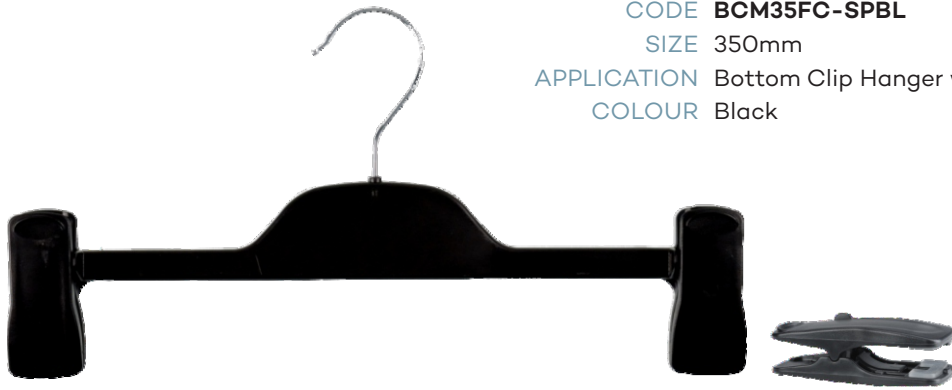

# Mens Tops

CODE **JUM46BL**  
SIZE 460mm  
APPLICATION Jacket Hanger  
COLOUR Black

CODE **SS02BL**  
APPLICATION Rubber Slip  
COLOUR Black

# Mens Bottoms

CODE **BCM35FC-SPBL**  
SIZE 350mm  
APPLICATION Bottom Clip Hanger with Soft Pad  
COLOUR Black