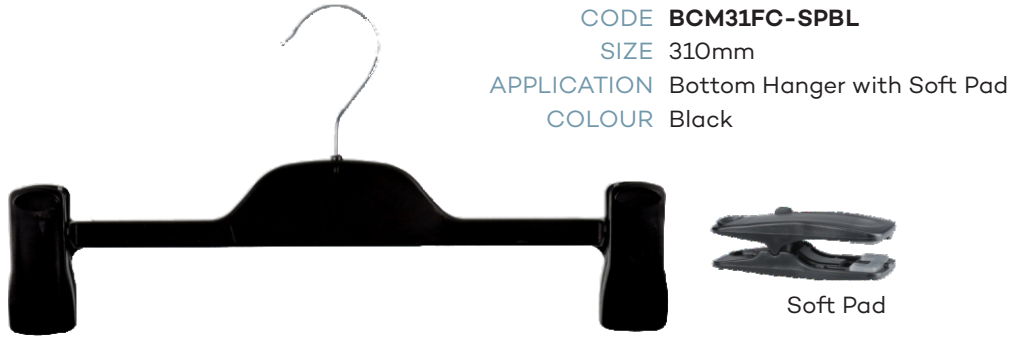

Ladies Bottoms