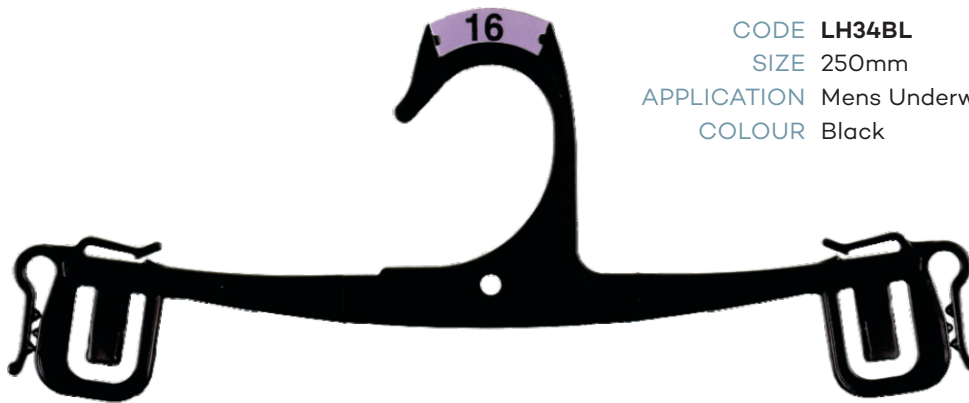

CODE **LH34BL**
SIZE 250mm
APPLICATION Mens Underwear Hanger
COLOUR Black