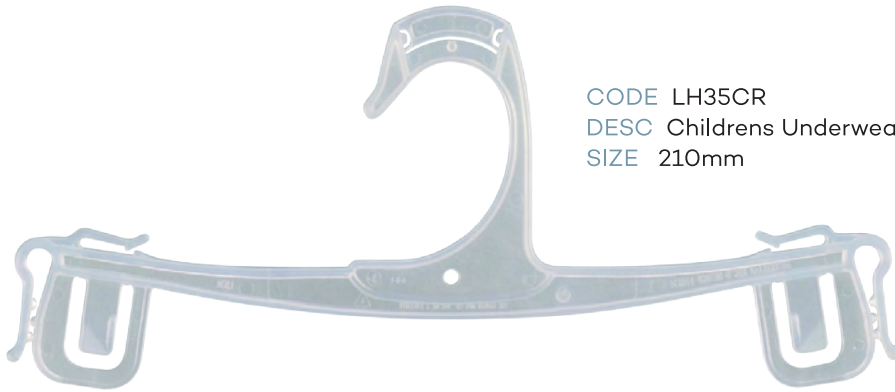

CODE LH35CR
DESC Childrens Underwear Hanger
SIZE 210mm