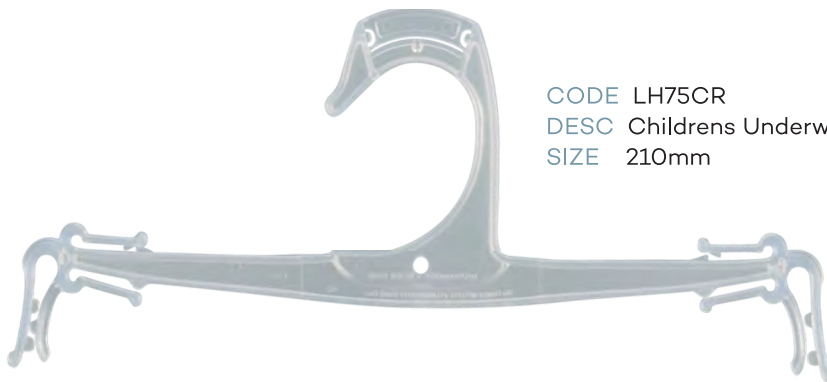

CODE LH75CR
DESC Childrens Underwear Set Hanger
SIZE 210mm