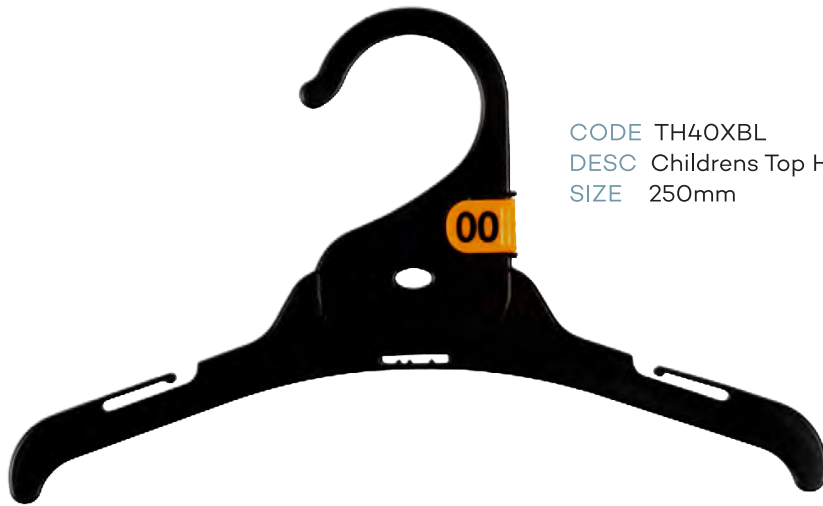

Childrens Top Hangers

CODE TH40XBL
DESC Childrens Top Hanger
SIZE 250mm