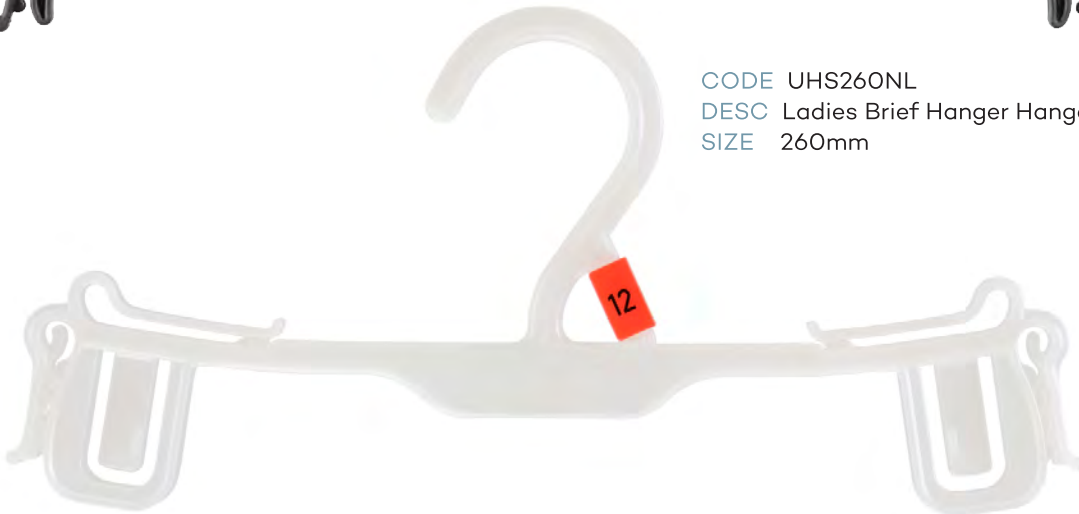

CODE UHS260NL
DESC Ladies Brief Hanger Hanger
SIZE 260mm