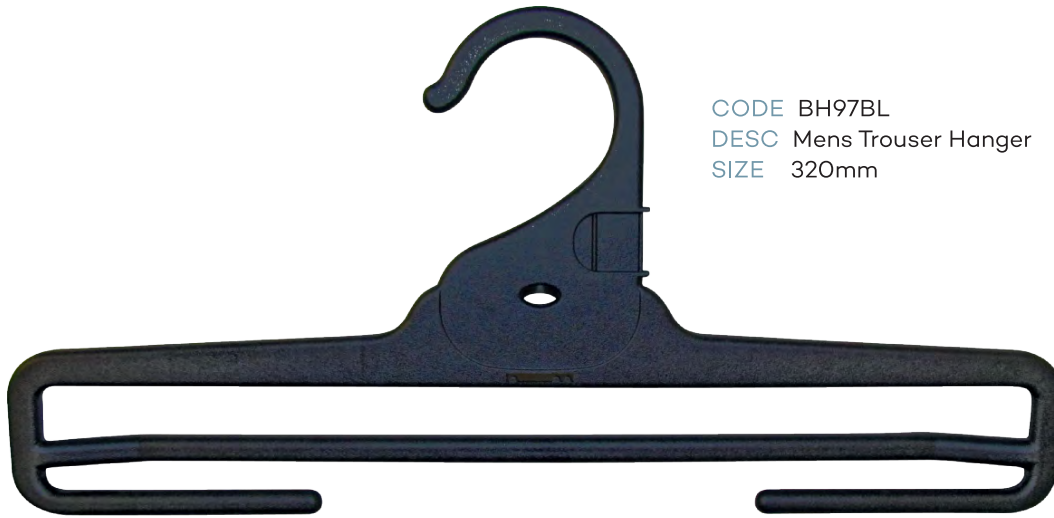

CODE BH61LBL
DESC Mens Bottom Hanger with Loop
SIZE 310mm

CODE BH62BL
DESC Mens Bottom Hanger
SIZE 310mm

CODE BH63BL
DESC Mens Bottom Hanger
SIZE 350mm

Mens Sleepwear

CODE BH97BL
DESC Mens Trouser Hanger
SIZE 320mm