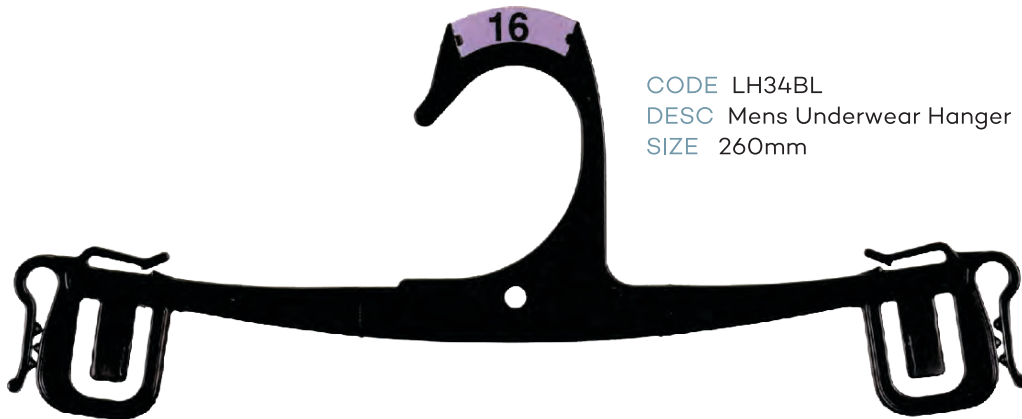

CODE LH34BL
DESC Mens Underwear Hanger
SIZE 260mm