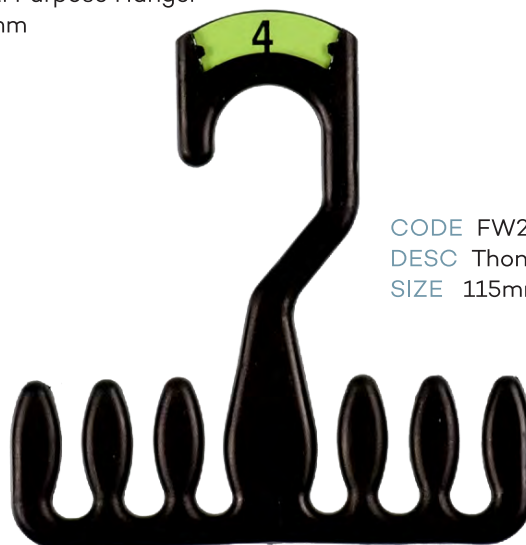

Accessories

CODE SC70BL
DESC Round Scarf Hook
SIZE 170mm

CODE AC30BL
DESC Gun Hook
SIZE 70mm

Footwear

CODE FW25BL
DESC Multi Purpose Hanger
SIZE 170mm

CODE FW24BL
DESC Thong Hanger
SIZE 115mm

CODE FW77BL
DESC Multi Purpose Hanger
SIZE 195mm

CODE FW26BL
DESC Multi Purpose Hanger
SIZE 215mm

Footwear

CODE FW23BL
DESC U End Hanger
SIZE 70mm

CODE FW79NBL
DESC Boot Hanger
SIZE 130mm

CODE FWN20BL
DESC Heel Tab Hanger
SIZE 100mm

CODE FW78BL
DESC Boot Hanger
SIZE 180mm

CODE FW75BL
DESC U End Hanger
SIZE 120mm

Hanger Accessories

CODE AC16
DESC Size Clip

CODE AC18
DESC Size Clip for Metal Hook

CODE ST
DESC Size Clip for BC22A-SPBL

CODE AC21
DESC Size Tab

CODE AC22
DESC Size Tab