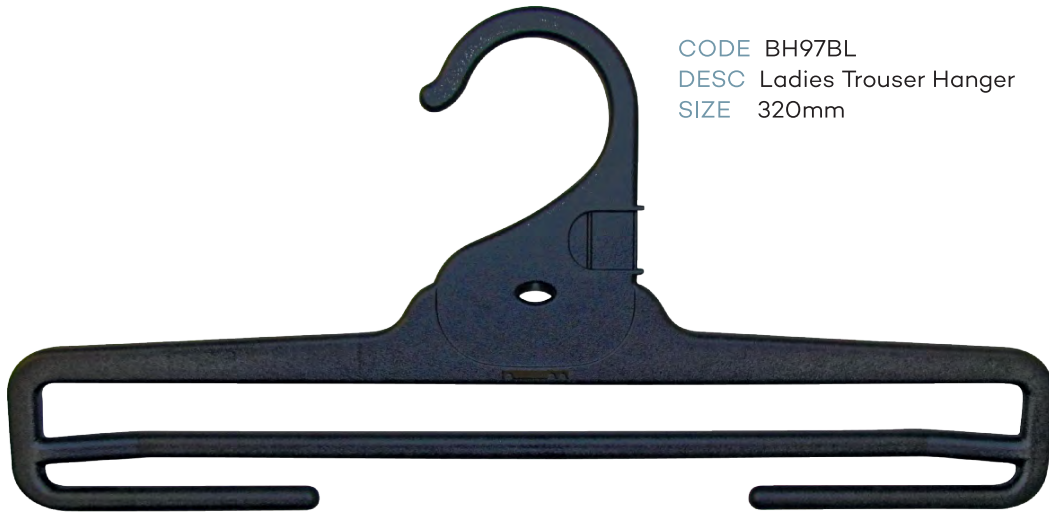

Ladies Sleepwear

CODE BH97BL
DESC Ladies Trouser Hanger
SIZE 320mm