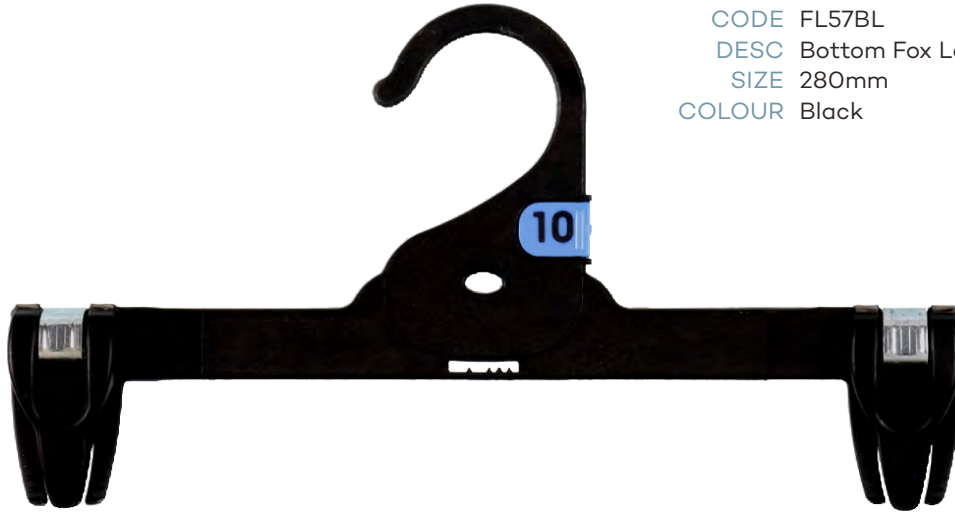

Adult Tops

CODE KN44BL
DESC Knitwear Hanger
SIZE 420mm
COLOUR Black

CODE KN47BL
DESC Knitwear Hanger
SIZE 460mm
COLOUR Black

Adult Bottoms

CODE FL57BL
DESC Bottom Fox Lock Hanger
SIZE 280mm
COLOUR Black

CODE FL58BL
DESC Ladies Fox Lock Bottom Hanger
SIZE 310mm
COLOUR Black