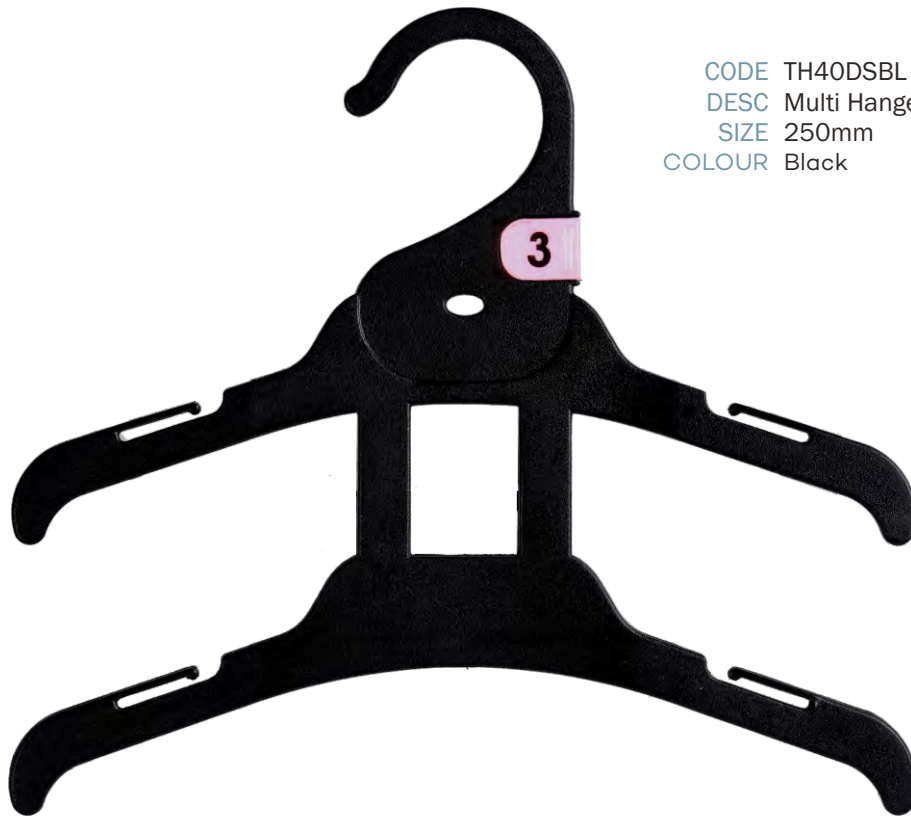

Childrens Tops

CODE TH40XBL
DESC Top Hanger
SIZE 250mm
COLOUR Black

CODE TH41XBL
DESC Top Hanger
SIZE 300mm
COLOUR Black

CODE TH42XBL
DESC Top Hanger
SIZE 350mm
COLOUR Black

Childrens Bottoms

CODE BH59BL
DESC Bottom Clip Hanger
SIZE 180mm
COLOUR Black

CODE BH60BL
DESC Bottom Clip Hanger
SIZE 210mm
COLOUR Black

Childrens Bottoms

CODE BH64BL
DESC Bottom Clip Hanger
SIZE 260mm
COLOUR Black

CODE BH61BL
DESC Bottom Clip Hanger
SIZE 280mm
COLOUR Black

Childrens Bottoms

CODE FL56BL
DESC Bottom Foxlock Hanger
SIZE 210mm
COLOUR Black

CODE PH54LXBL
DESC Bottom Prong Hanger with Loop
SIZE 190mm
COLOUR Black

Childrens Multi-Sets

CODE TH40DSBL
DESC Multi Hanger
SIZE 250mm
COLOUR Black