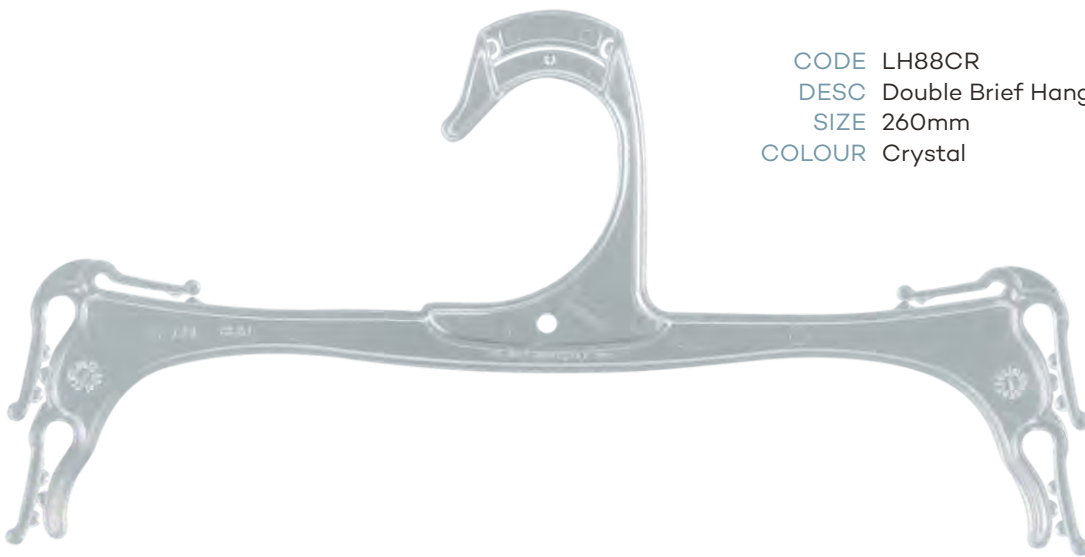

CODE LH88CR
DESC Double Brief Hanger
SIZE 260mm
COLOUR Crystal