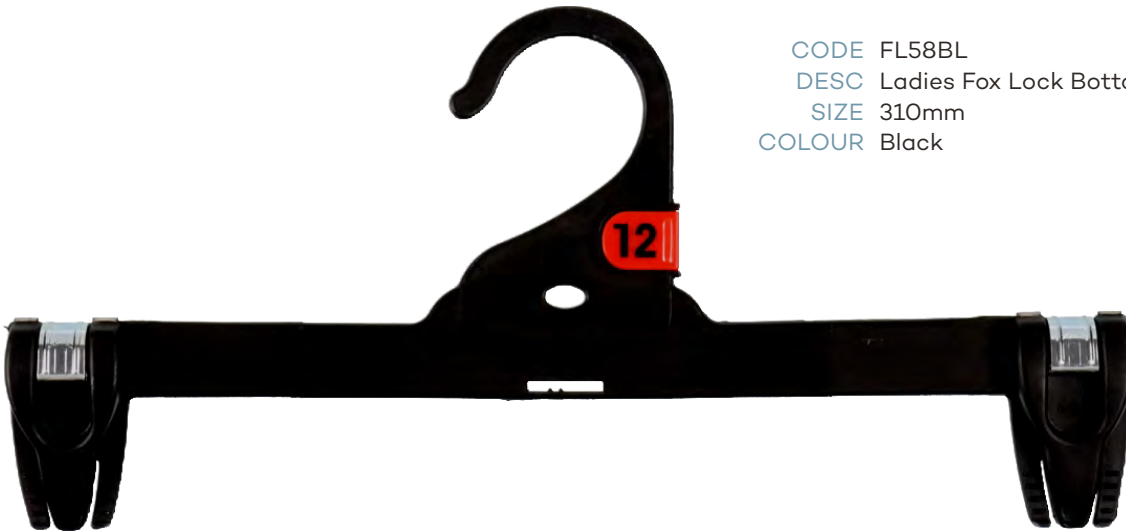

Adult Tops

CODE KN44BL
DESC Knitwear Hanger
SIZE 420mm
COLOUR Black

CODE KN47BL
DESC Knitwear Hanger
SIZE 460mm
COLOUR Black

Adult Bottoms

CODE FL57BL
DESC Bottom Fox Lock Hanger
SIZE 280mm
COLOUR Black

CODE FL58BL
DESC Ladies Fox Lock Bottom Hanger
SIZE 310mm
COLOUR Black