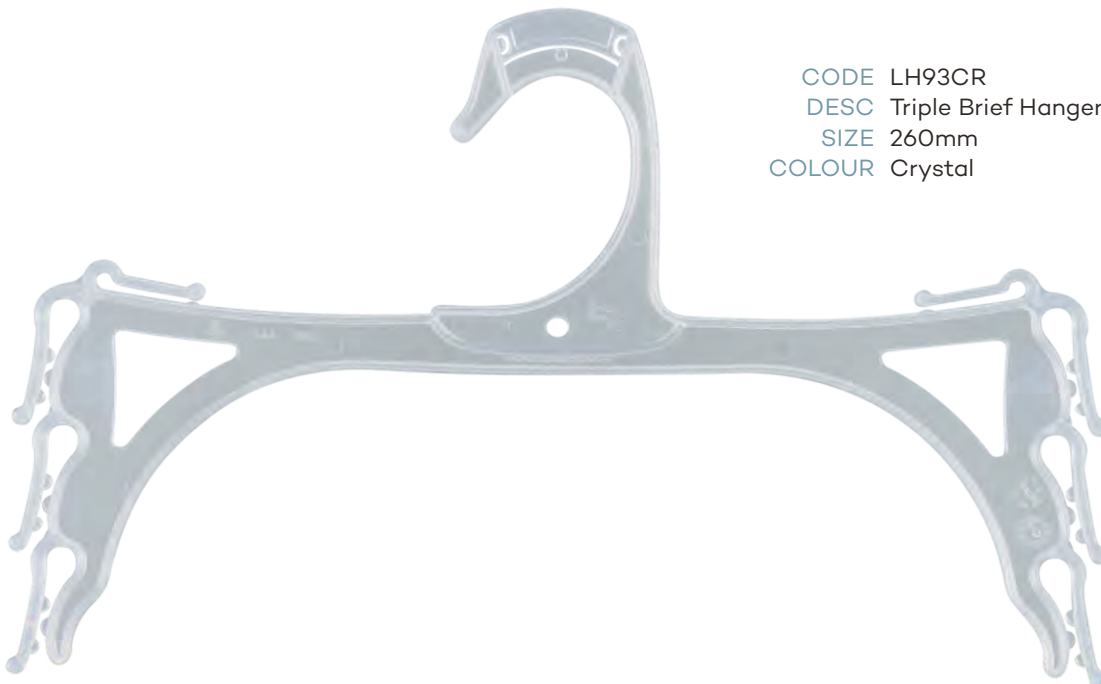

CODE PH55LXBL
DESC Bottom Prong Hanger with Hook
SIZE 260mm
COLOUR Black

Lingerie

CODE LH34CR
DESC Brief Hanger
SIZE 255mm
COLOUR Crystal

CODE LH88CR
DESC Double Brief Hanger
SIZE 260mm
COLOUR Crystal

CODE LH93CR
DESC Triple Brief Hanger
SIZE 260mm
COLOUR Crystal