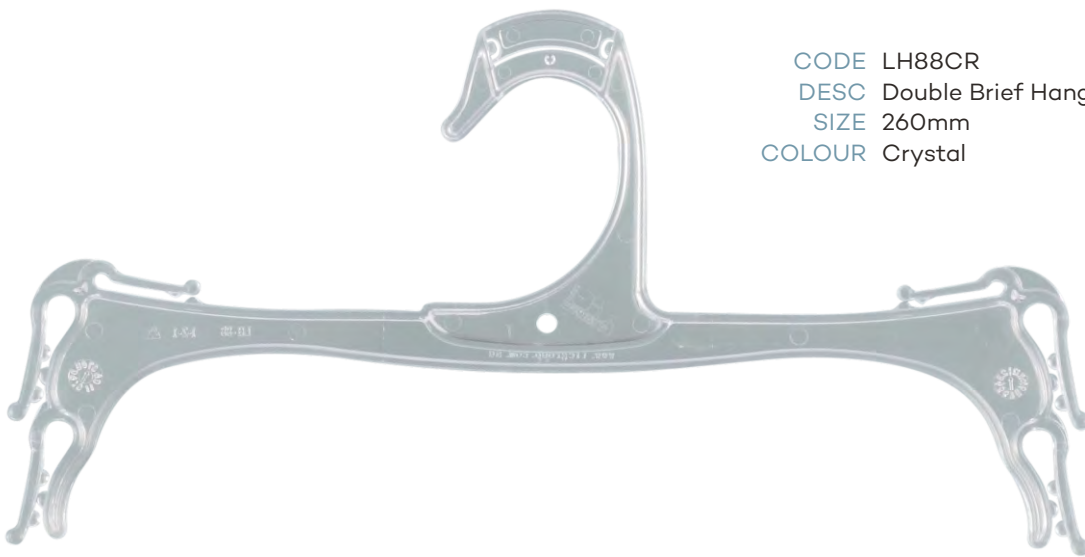

CODE LH88CR
DESC Double Brief Hanger
SIZE 260mm
COLOUR Crystal