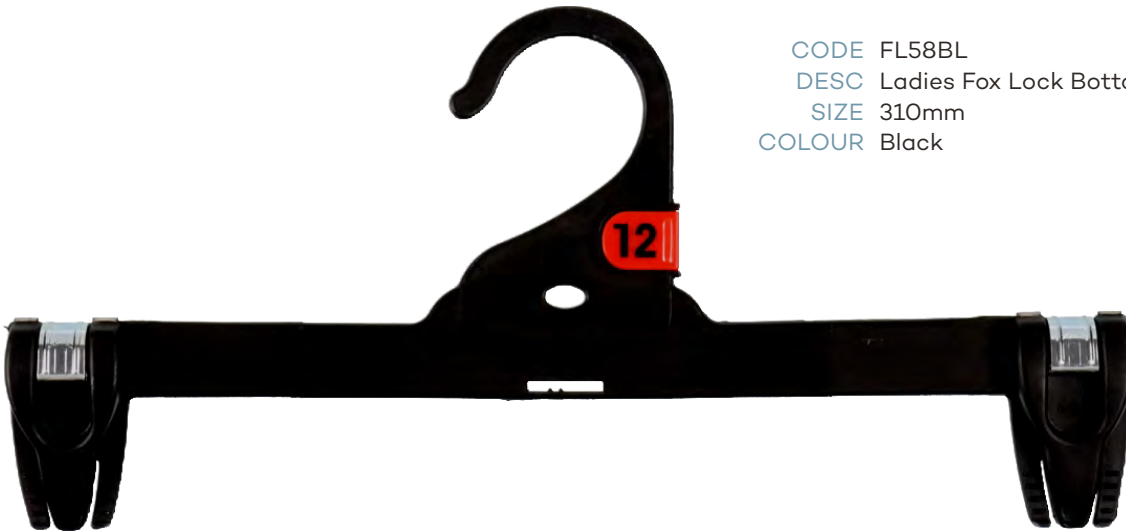

# Adult Bottoms

CODE FL57BL  
DESC Bottom Fox Lock Hanger  
SIZE 280mm  
COLOUR Black

CODE FL58BL  
DESC Ladies Fox Lock Bottom Hanger  
SIZE 310mm  
COLOUR Black

CODE PH55LXBL  
DESC Bottom Prong Hanger with Hook  
SIZE 260mm  
COLOUR Black