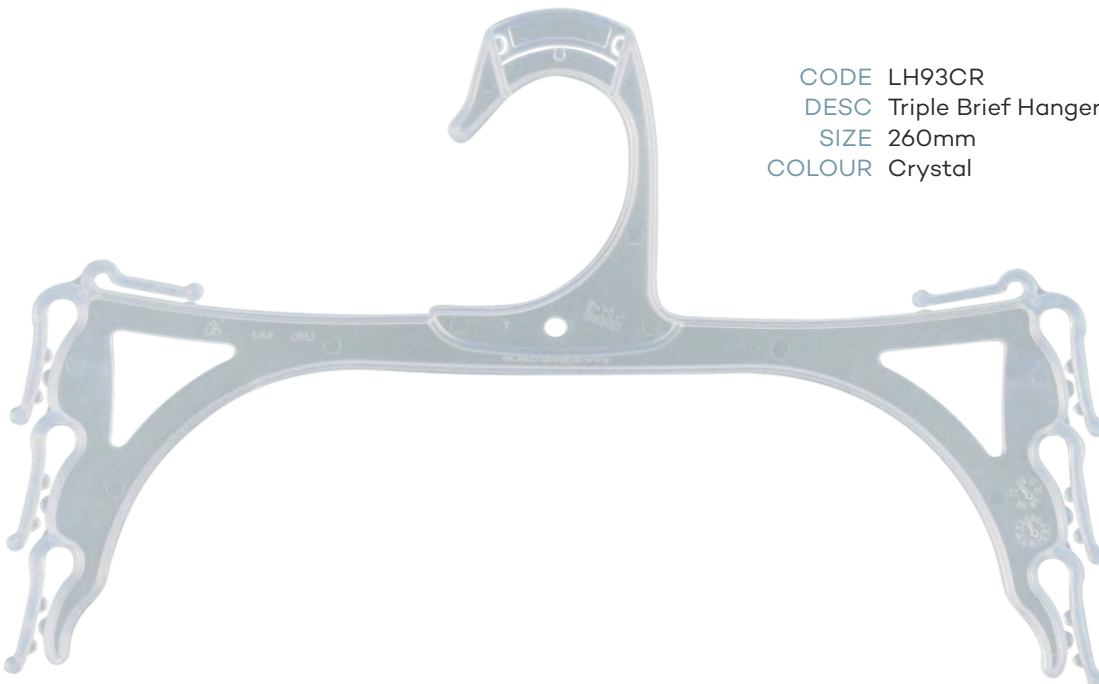

CODE LH93CR
DESC Triple Brief Hanger
SIZE 260mm
COLOUR Crystal