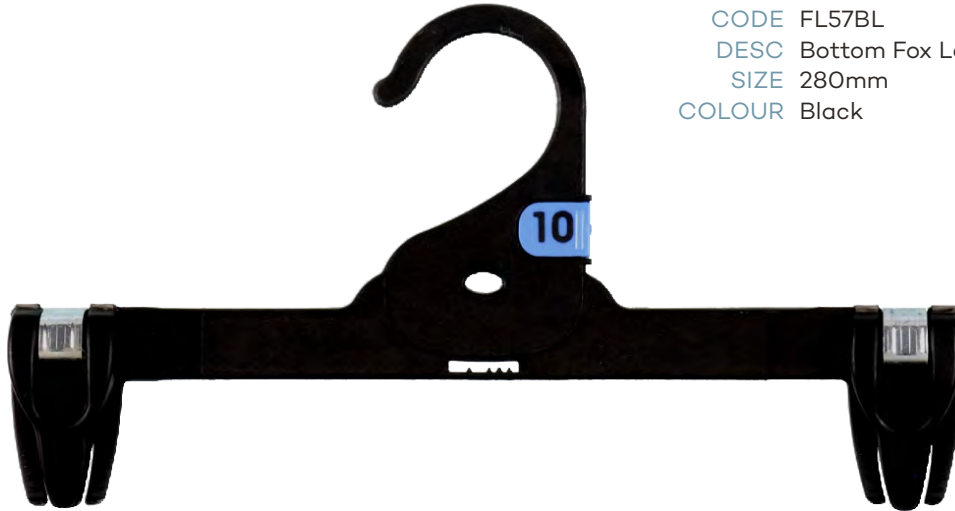

# Adult Tops

CODE KN44BL  
DESC Knitwear Hanger  
SIZE 420mm  
COLOUR Black

CODE KN47BL  
DESC Knitwear Hanger  
SIZE 460mm  
COLOUR Black

# Adult Bottoms

CODE FL57BL  
DESC Bottom Fox Lock Hanger  
SIZE 280mm  
COLOUR Black

CODE FL58BL  
DESC Ladies Fox Lock Bottom Hanger  
SIZE 310mm  
COLOUR Black

CODE PH55LXBL  
DESC Bottom Prong Hanger with Hook  
SIZE 260mm  
COLOUR Black