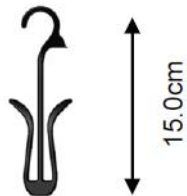

FW2260 – 26cm

COLOUR

Black

AVAILABLE

China