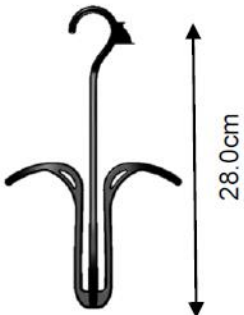

### SIZES

16cm – Ladies & Children's formal shoes

21cm – Ladies & Children's shoe

26cm – Larger Ladies Casual Shoes/Slippers

30cm – Men's Casual Shoes/Slippers/Trainers

FW2260 – 26cm

### AVAILABLE

China

FW2300 – 30cm

# Footwear

FW2000 – 20cm

FW2280 – 28cm

FW2320 – 32cm

## Winged Toes Up

Suitable for Formal Shoes, Court Shoes, Slippers and Trainers

**SIZES**  
20cm – Ladies Formal/  
Court Shoes  
28cm – Larger Ladies  
Formal Shoes  
32cm – Men's Formal Shoes

**COLOUR** Black