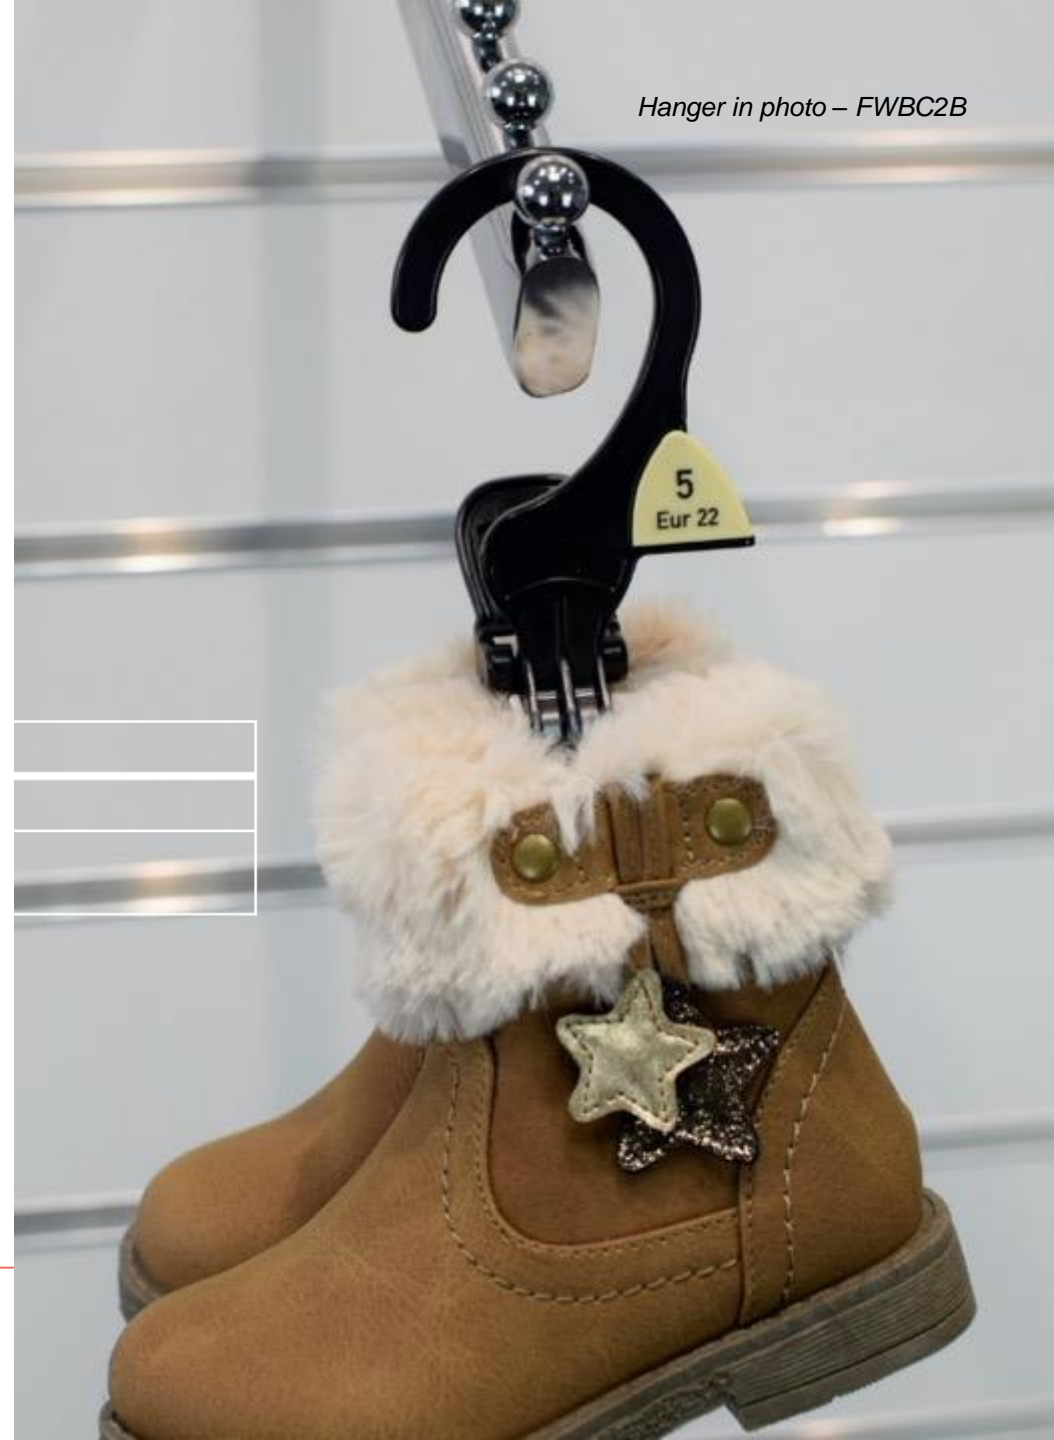

## Baby Bootie

Suitable baby shoes and booties

Suitable for Hanging Transit: No

SIZES One Size

COLOUR Black

AVAILABLE China

FWHT2B

This is a guide only. Hanger size will vary dependent on style of garment. Please check before ordering.