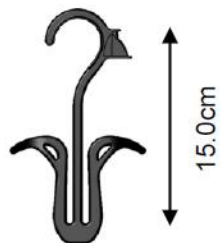

Footwear

FW2000 – 20cm

FW2280 – 28cm

FW2320 – 32cm

Winged Toes Up

Suitable for Formal Shoes, Court Shoes, Slippers and Trainers

SIZES
20cm – Ladies Formal/
Court Shoes
28cm – Larger Ladies
Formal Shoes
32cm – Men's Formal Shoes

COLOUR Black

AVAILABLE China

Hanger in photo – FW2320B