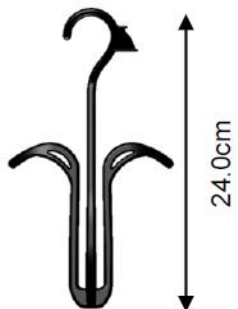

### SIZES

16cm – Ladies & Children's formal shoes

21cm – Ladies & Children's shoe

26cm – Larger Ladies Casual Shoes/Slippers

30cm – Men's Casual Shoes/Slippers/Trainers

FW2260 – 26cm

### AVAILABLE

China

FW2300 – 30cm

# Footwear

FW2000 – 20cm

FW2280 – 28cm

FW2320 – 32cm

## Winged Toes Up

Suitable for Formal Shoes, Court Shoes, Slippers and Trainers

**SIZES**  
20cm – Ladies Formal/  
Court Shoes  
28cm – Larger Ladies  
Formal Shoes  
32cm – Men's Formal Shoes

**COLOUR** Black