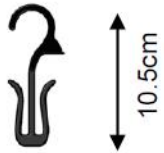

Footwear

FW2162 – 16cm

Toes Up

Suitable for Formal Shoes, Court Shoes, Slippers and Trainers