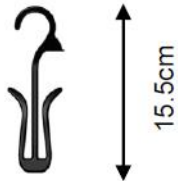

FW2210 – 21cm

SIZES

16cm – Ladies & Children's formal shoes

21cm – Ladies & Children's shoe

26cm – Larger Ladies Casual Shoes/Slippers

30cm – Men's Casual Shoes/Slippers/Trainers