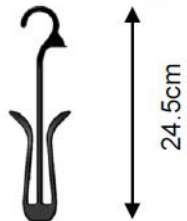

FW2300 – 30cm