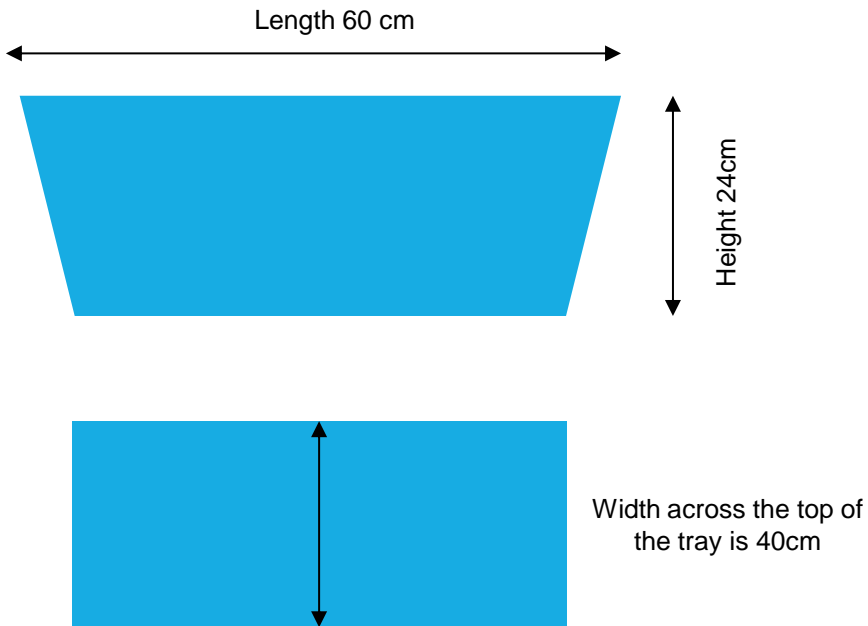

Packing Method

You will need to consider whether or not the garment should be sent hanging in transit or flat packed. For example kids, BTS shirts would be ideal for blue trays and would generally not be considered for hanging in transit.

Garments that are too large for our blue boxes (see measurements) should be considered for hanging in transit and not boxed as this causes increased workload for depot and added complexity to load.

Anything that goes in a blue box must go to depot number 460. If it does not fit in a blue box it must go to depot number 461.