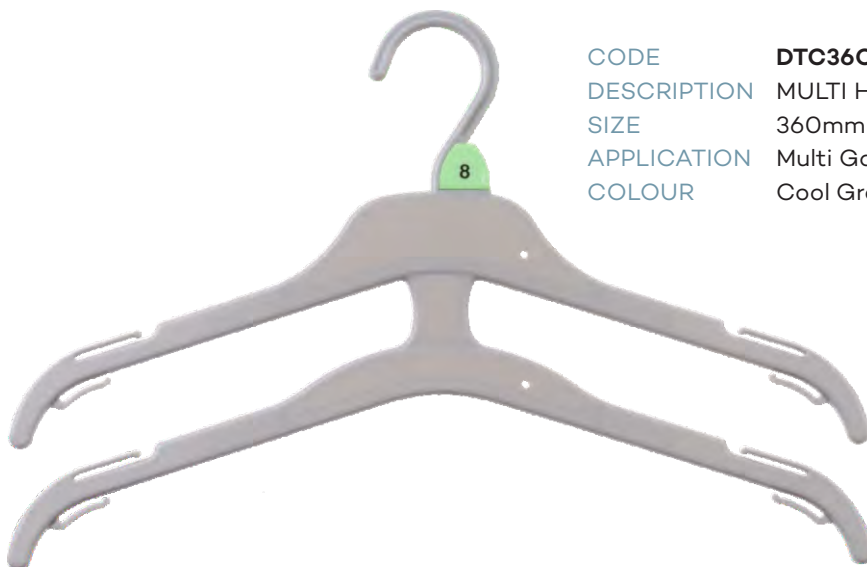

Children's Bottom Hangers

Children's Multi-Garments

CODE	DTC26CG6
DESCRIPTION	MULTI HANGER
SIZE	260mm
APPLICATION	Multi Garments
COLOUR	Cool Grey

CODE	DTC30CG6
DESCRIPTION	MULTI HANGER
SIZE	300mm
APPLICATION	Multi Garments
COLOUR	Cool Grey