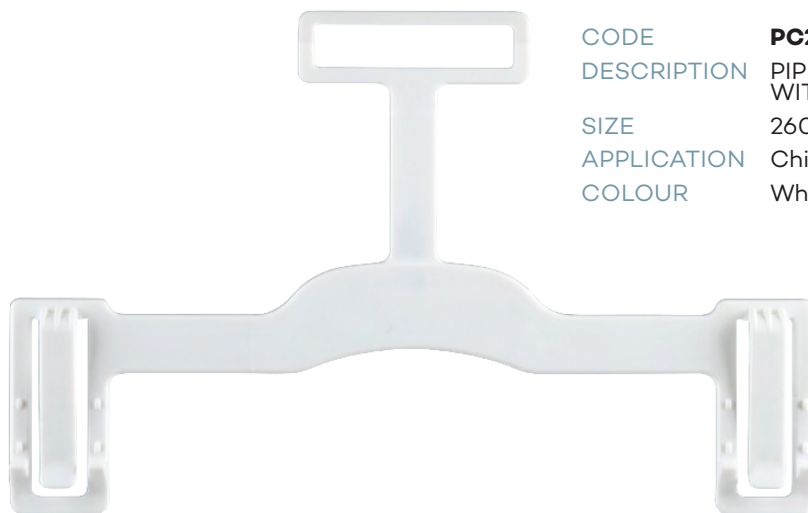

CODE	PC26LWH
DESCRIPTION	PIPING HOT BOTTOM HANGER WITH LOOP
SIZE	260mm
APPLICATION	Childrens
COLOUR	White