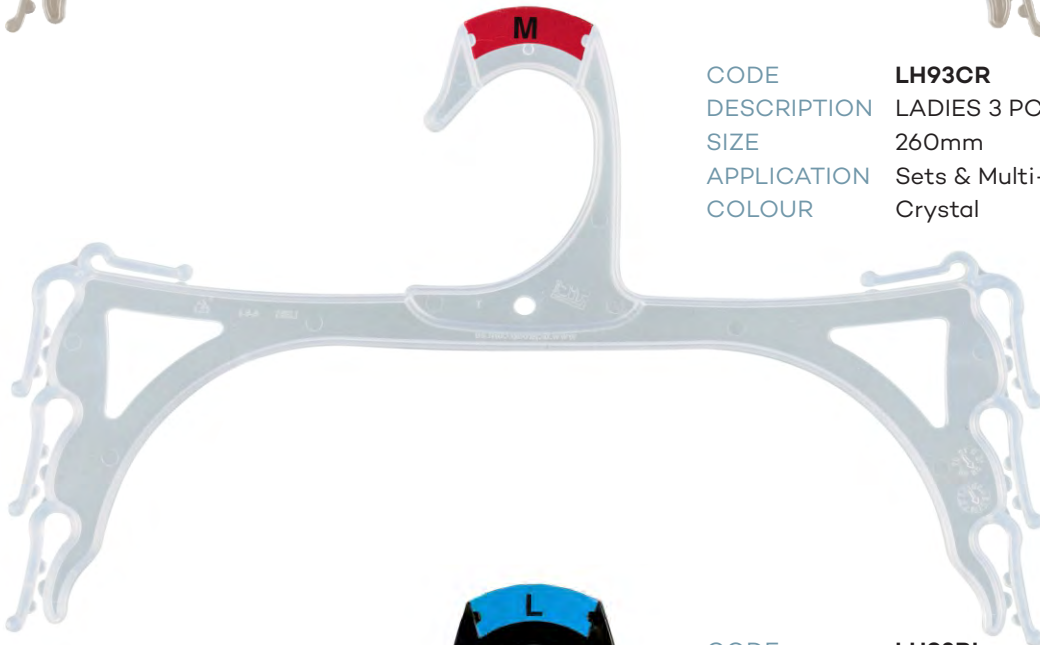

CODE **LH93CR**
DESCRIPTION LADIES 3 PCE
SIZE 260mm
APPLICATION Sets & Multi-Garments
COLOUR Crystal