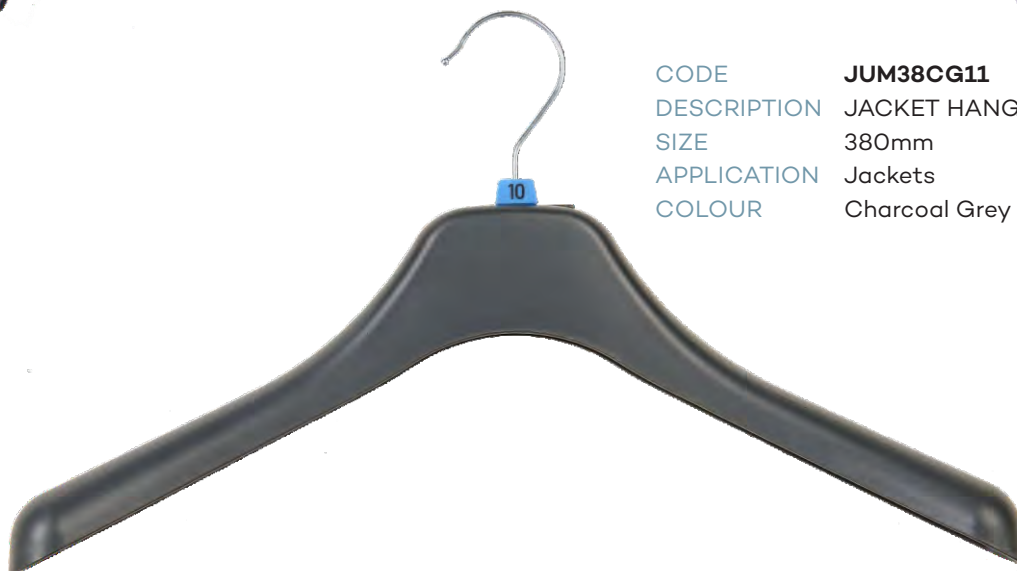

CODE **JUM38CG11**
DESCRIPTION JACKET HANGER
SIZE 380mm
APPLICATION Jackets
COLOUR Charcoal Grey