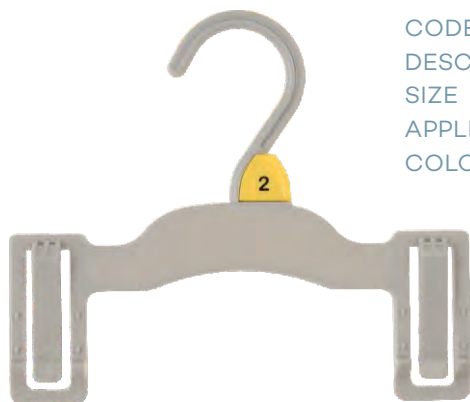

Children's Bottom Hangers

CODE **PC19CG6**
DESCRIPTION PRONG HANGER
SIZE 190mm
APPLICATION Pants, Skirts, Shorts & Sets
COLOUR Cool Grey