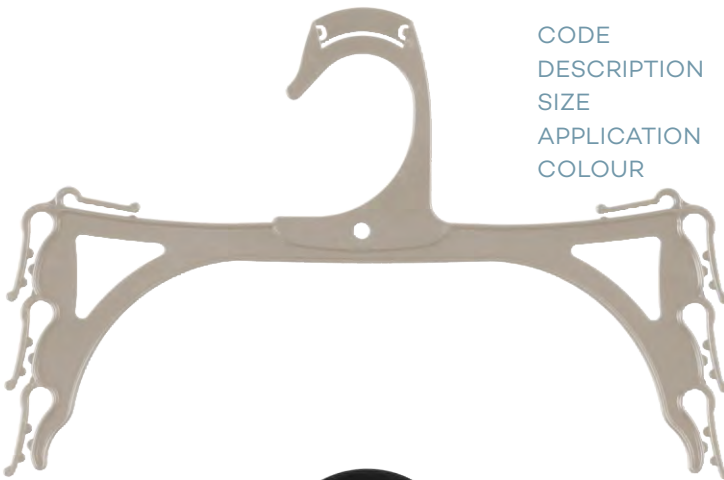

CODE **LH88CR**
DESCRIPTION LADIES 2 PCE
SIZE 260mm
APPLICATION Sets & Multi-Garments
COLOUR Crystal

CODE **LH99CG6**
DESCRIPTION CHILDRENS 3 PCE SET
SIZE 210mm
APPLICATION Sets & Multi-Garments
COLOUR Cool Grey