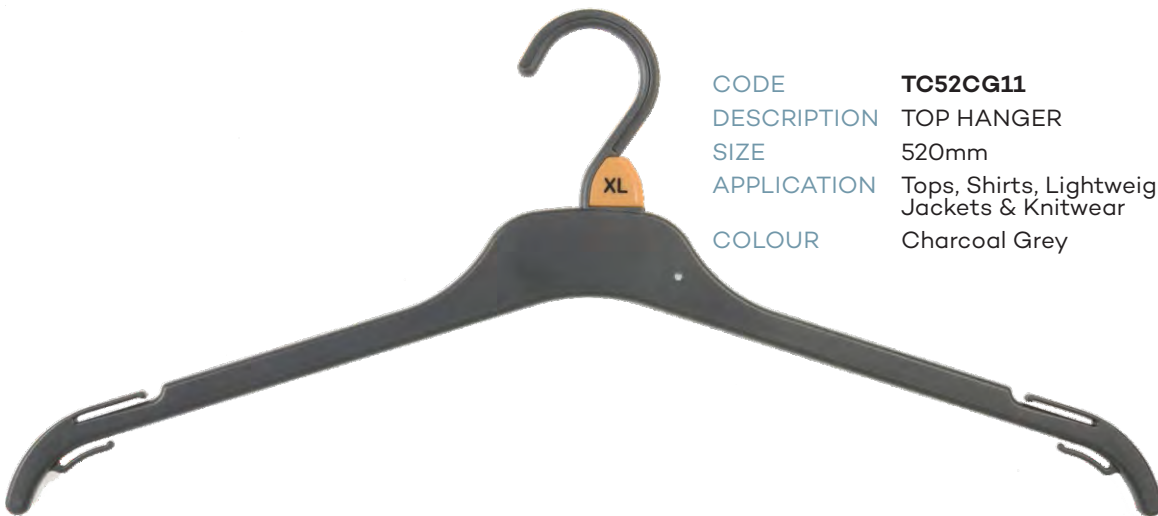

CODE **TC52CG11**
DESCRIPTION TOP HANGER
SIZE 520mm
APPLICATION Tops, Shirts, Lightweight
Jackets & Knitwear
COLOUR Charcoal Grey