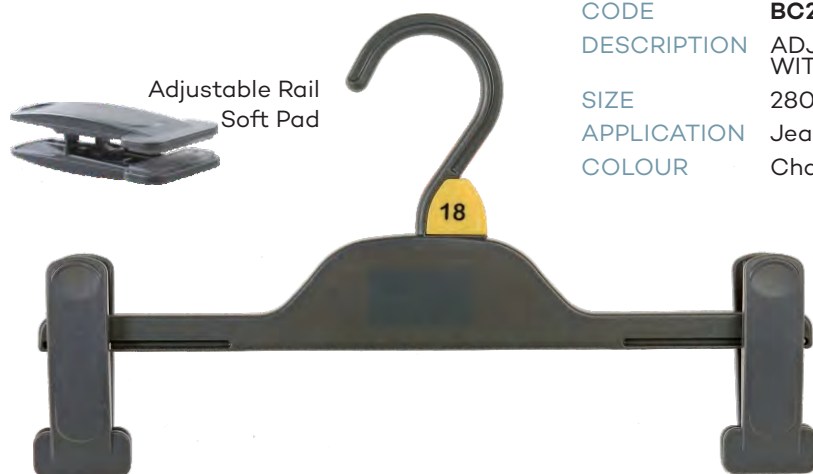

CODE	TC46CG11
DESCRIPTION	TOP HANGER
SIZE	460mm
APPLICATION	Tops, Shirts, Dresses, Lightweight Jackets & Knitwear
COLOUR	Charcoal Grey

Ladies' Top Hangers

CODE **KU41CG11**
DESCRIPTION KNITWEAR HANGER
SIZE 410mm
APPLICATION Knitwear / Jackets
COLOUR Charcoal Grey

CODE **JUM38CG11**
DESCRIPTION JACKET HANGER
SIZE 380mm
APPLICATION Jackets
COLOUR Charcoal Grey

CODE **JUM42CG11**
DESCRIPTION JACKET HANGER
SIZE 420mm
APPLICATION Jackets
COLOUR Charcoal Grey

Ladies' Bottom Hangers

CODE BC28A-SPCG11
DESCRIPTION ADJUSTABLE BOTTOM HANGER WITH SOFT PAD
SIZE 280mm
APPLICATION Jeans, Pants, Skirts & Shorts
COLOUR Charcoal Grey

CODE BC33A-SPCG11
DESCRIPTION ADJUSTABLE BOTTOM HANGER WITH SOFT PAD
SIZE 330mm
APPLICATION Jeans, Pants, Skirts & Shorts
COLOUR Charcoal Grey