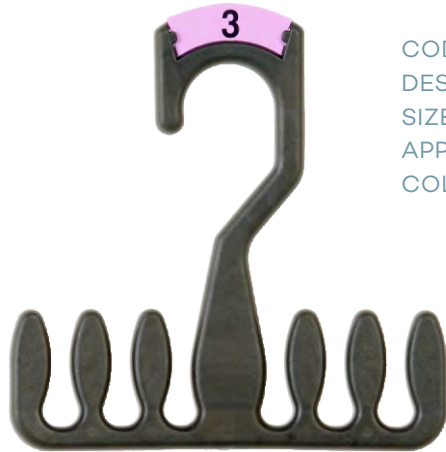

Footwear

CODE **FW24CG11**
DESCRIPTION THONG HANGER
SIZE 115mm
APPLICATION Footwear - Thongs
COLOUR Charcoal Grey