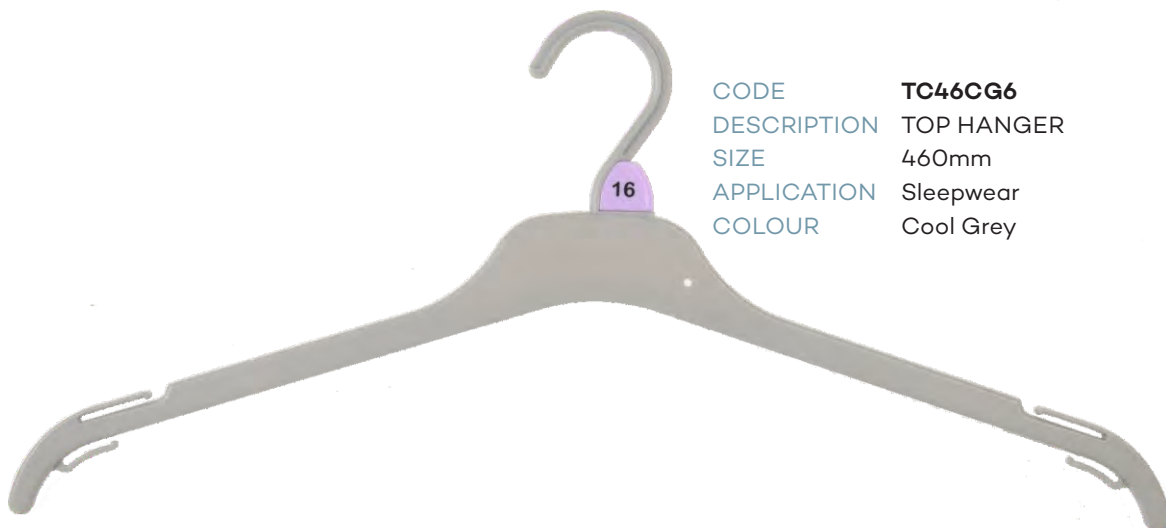

CODE **TC46CG6**
DESCRIPTION TOP HANGER
SIZE 460mm
APPLICATION Sleepwear
COLOUR Cool Grey