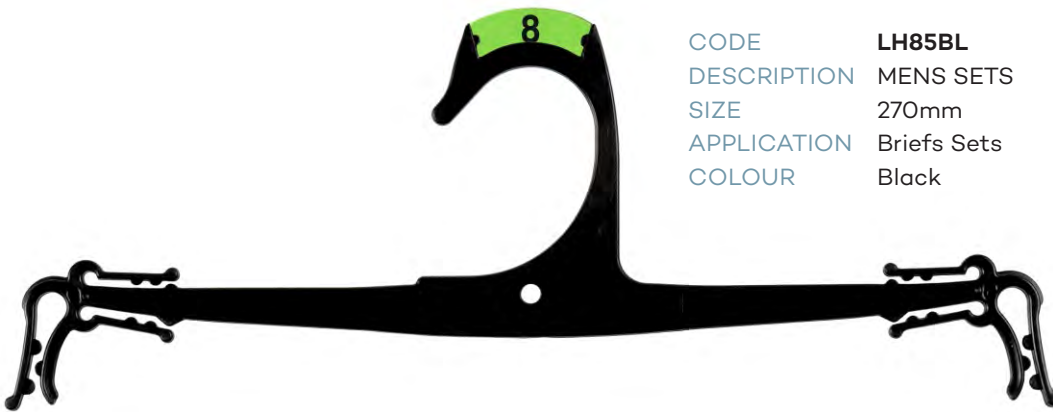

CODE **LH76BL**
DESCRIPTION MENS BRIEFS
SIZE 310mm
APPLICATION Briefs
COLOUR Black

CODE **UHS260NL**
DESCRIPTION LADIES BRIEFS
SIZE 260mm
APPLICATION Free Cut Brief
COLOUR Natural

Underwear / Lingerie

CODE **LH75BL / LH75WG2**
DESCRIPTION CHILDRENS SETS
SIZE 210mm
APPLICATION Briefs, Camisoles & Underwear Sets
COLOUR Black & Warm Grey 2