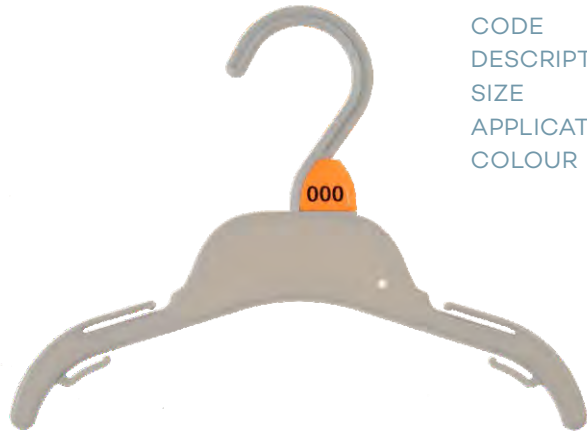

Children's Top Hangers

CODE **TC22CG6**
DESCRIPTION TOP HANGER
SIZE 220mm
APPLICATION Rompers, Overalls
COLOUR Cool Grey