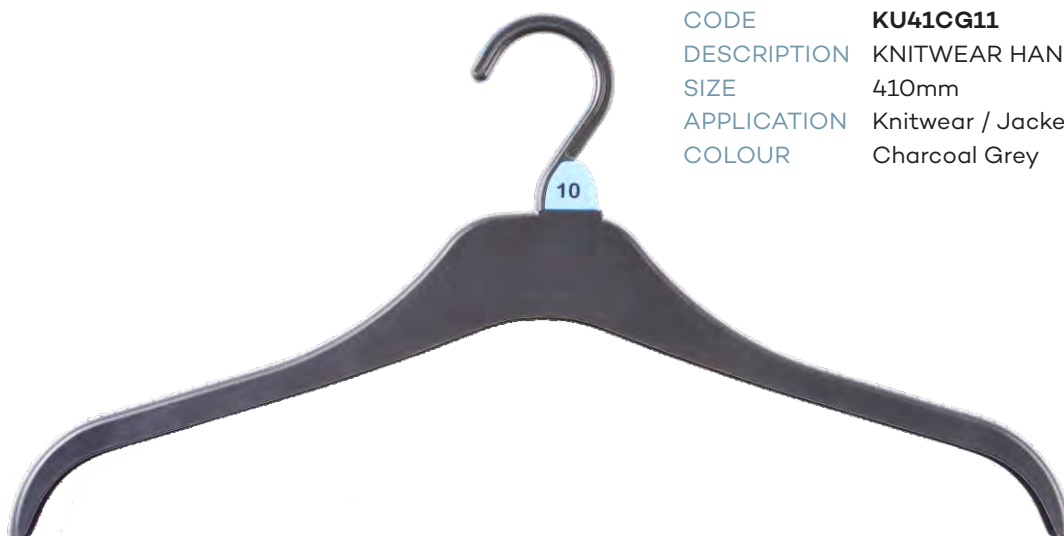

Ladies' Top Hangers

CODE **KU41CG11**
DESCRIPTION KNITWEAR HANGER
SIZE 410mm
APPLICATION Knitwear / Jackets
COLOUR Charcoal Grey