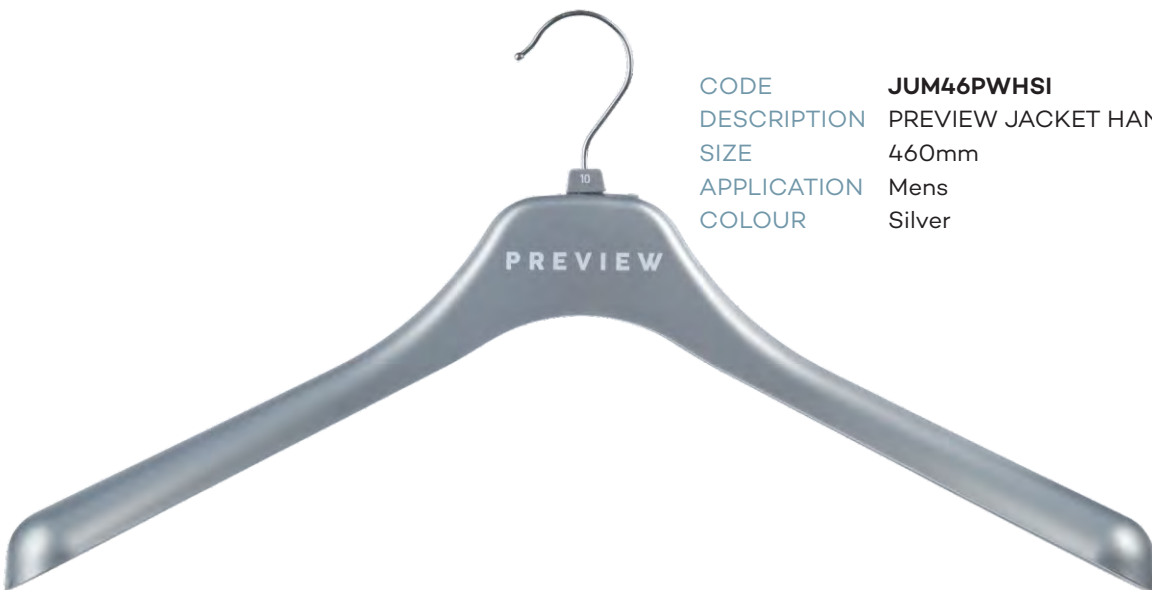

CODE	JUM46PWHSI
DESCRIPTION	PREVIEW JACKET HANGER
SIZE	460mm
APPLICATION	Mens
COLOUR	Silver