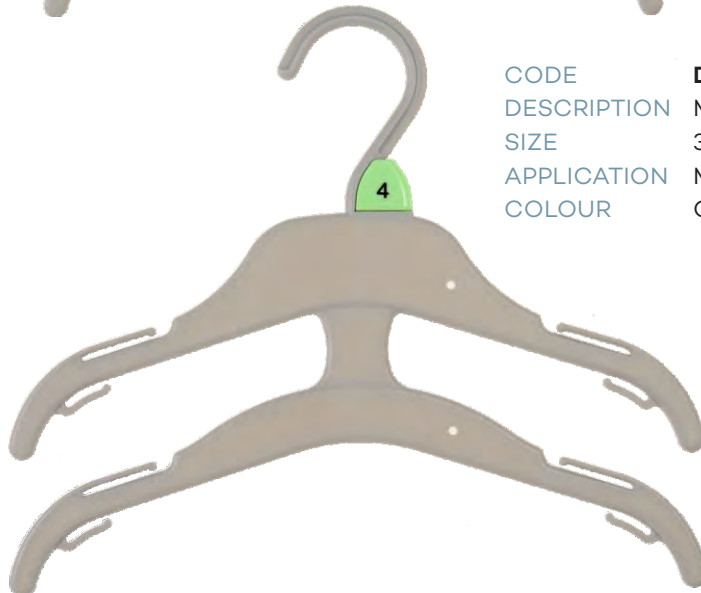

CODE	DTC30CG6
DESCRIPTION	MULTI HANGER
SIZE	300mm
APPLICATION	Multi Garments
COLOUR	Cool Grey