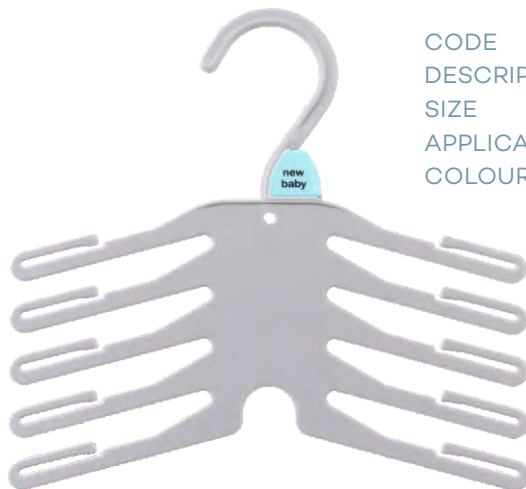

CODE	TC210-5CG6
DESCRIPTION	5-ARM HANGER
SIZE	210mm
APPLICATION	Multi-garments
COLOUR	Cool Grey