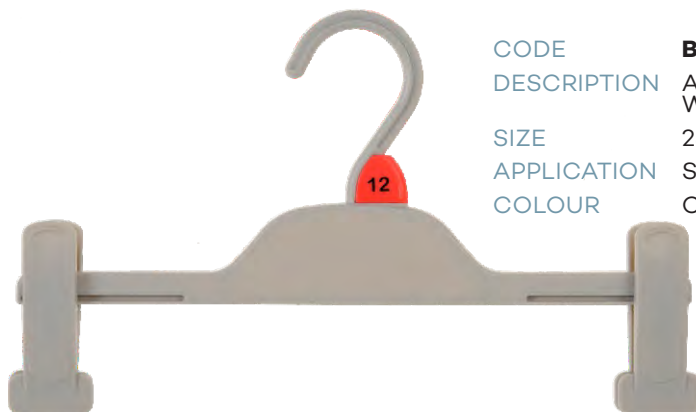

CODE BC28A-SPCG11
DESCRIPTION ADJUSTABLE BOTTOM HANGER WITH SOFT PAD
SIZE 280mm
APPLICATION Jeans, Pants, Skirts & Shorts
COLOUR Charcoal Grey

CODE BC33A-SPCG11
DESCRIPTION ADJUSTABLE BOTTOM HANGER WITH SOFT PAD
SIZE 330mm
APPLICATION Jeans, Pants, Skirts & Shorts
COLOUR Charcoal Grey

Ladies' Sleepwear

CODE **TC41CG6**
DESCRIPTION TOP HANGER
SIZE 410mm
APPLICATION Sleepwear
COLOUR Cool Grey

CODE **TC46CG6**
DESCRIPTION TOP HANGER
SIZE 460mm
APPLICATION Sleepwear
COLOUR Cool Grey

CODE **KU41CG6**
DESCRIPTION DRESSING GOWN HANGER
SIZE 410mm
APPLICATION Sleepwear
COLOUR Cool Grey

Ladies' Sleepwear

CODE	BC28A-SPCG6
DESCRIPTION	ADJUSTABLE BOTTOM HANGER WITH SOFT PADS
SIZE	280mm
APPLICATION	Sleepwear
COLOUR	Cool Grey

CODE	BC33A-SPCG6
DESCRIPTION	ADJUSTABLE BOTTOM HANGER WITH SOFT PADS
SIZE	330mm
APPLICATION	Sleepwear
COLOUR	Cool Grey