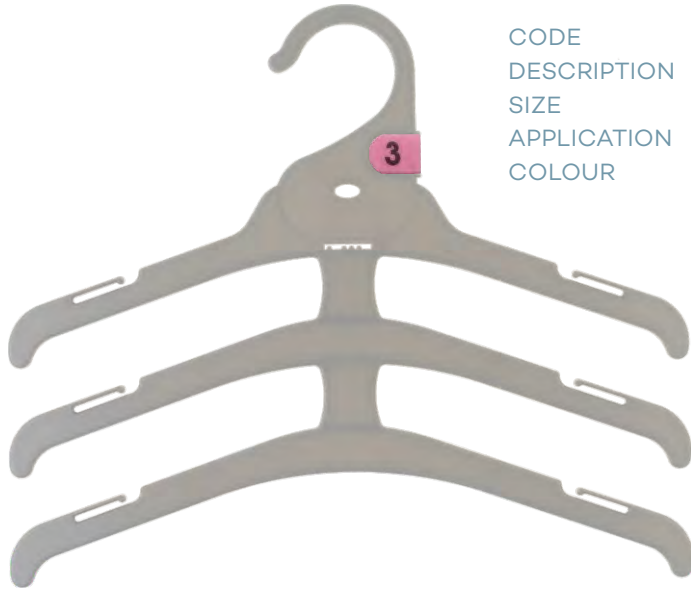

Children's Multi-Garments

CODE	TH41DS3CG6
DESCRIPTION	TOP TRIPLE HANGER
SIZE	300mm
APPLICATION	Multi Garments
COLOUR	Cool Grey