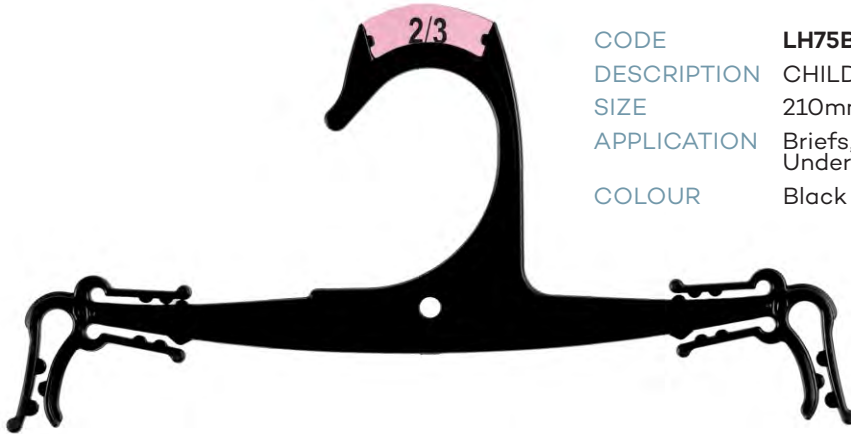

Underwear / Lingerie

CODE **LH75BL / LH75WG2**
DESCRIPTION CHILDRENS SETS
SIZE 210mm
APPLICATION Briefs, Camisoles & Underwear Sets
COLOUR Black & Warm Grey 2