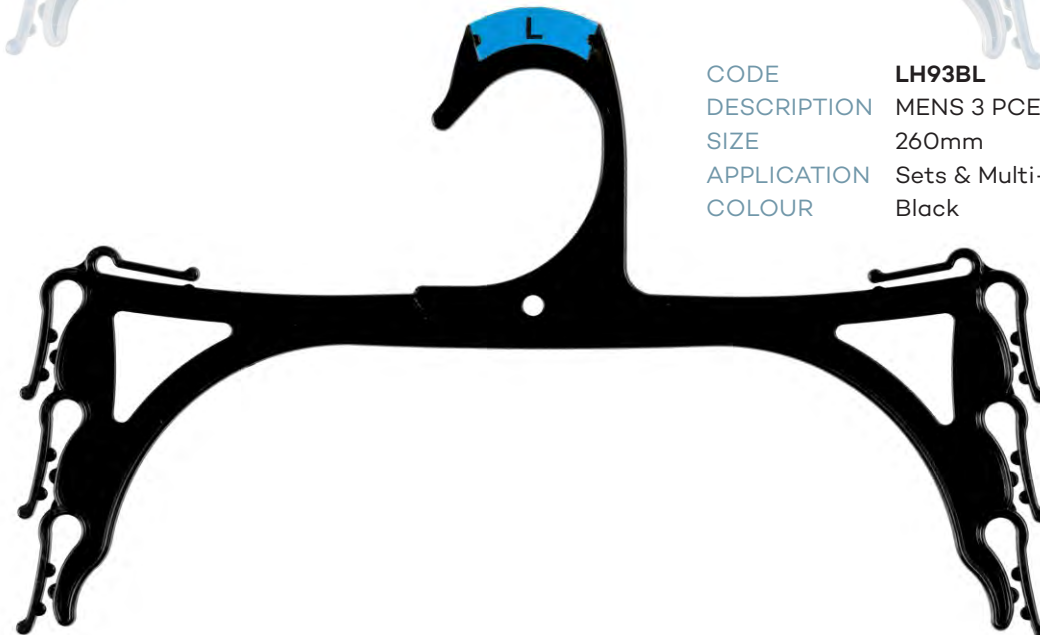

CODE **LH93BL**
DESCRIPTION MENS 3 PCE
SIZE 260mm
APPLICATION Sets & Multi-Garments
COLOUR Black