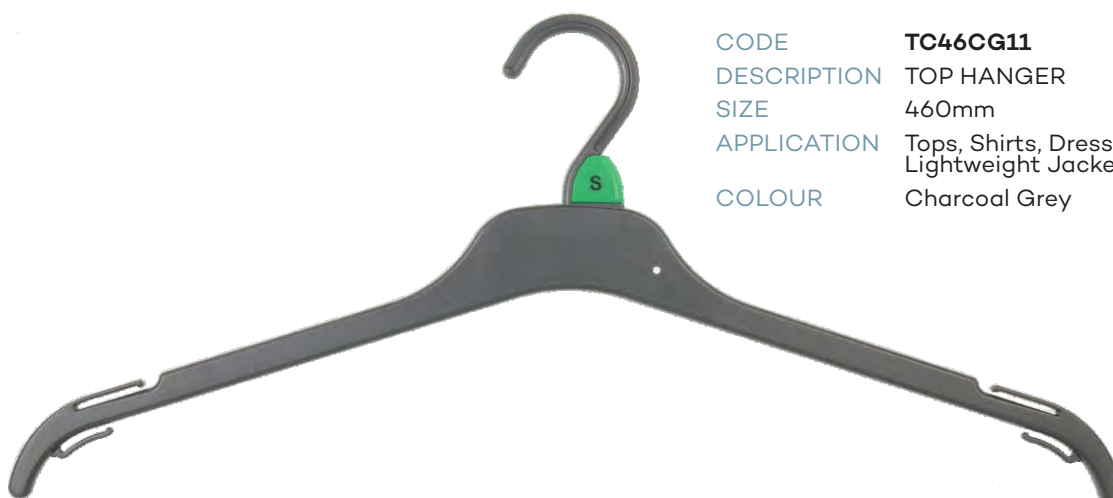

CODE	TC46CG11
DESCRIPTION	TOP HANGER
SIZE	460mm
APPLICATION	Tops, Shirts, Dresses, Lightweight Jackets & Knitwear
COLOUR	Charcoal Grey