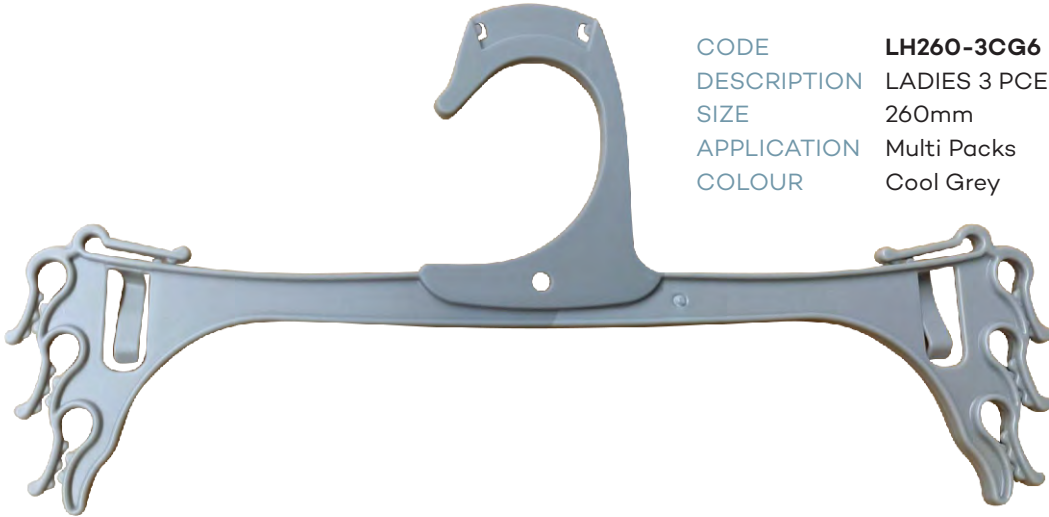

CODE **LH260-3CG6**
DESCRIPTION LADIES 3 PCE
SIZE 260mm
APPLICATION Multi Packs
COLOUR Cool Grey