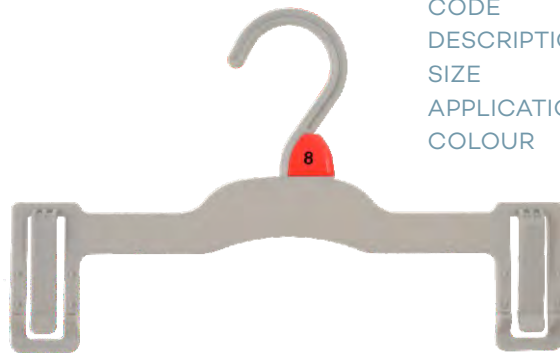

CODE **TC41CG6**
DESCRIPTION TOP HANGER
SIZE 410mm
APPLICATION Tops, Dresses, Knitwear, Jackets, Overalls, Spencers & Sleepwear
COLOUR Cool Grey

CODE **AC67CBL**
DESCRIPTION FOAM SLEEVE
SIZE
APPLICATION Knitwear

Children's Bottom Hangers

CODE **PC19CG6**
DESCRIPTION PRONG HANGER
SIZE 190mm
APPLICATION Pants, Skirts, Shorts & Sets
COLOUR Cool Grey

CODE **PC19LCG6**
DESCRIPTION PRONG HANGER WITH LOOP
SIZE 190mm
APPLICATION Pants, Skirts, Shorts & Sets
COLOUR Cool Grey

Children's Bottom Hangers

CODE	PC26CG6
DESCRIPTION	PRONG HANGER
SIZE	260mm
APPLICATION	Pants, Skirts, Shorts & Sets
COLOUR	Cool Grey

CODE	PC26LCG6
DESCRIPTION	PRONG HANGER WITH LOOP
SIZE	260mm
APPLICATION	Pants, Skirts, Shorts & Sets
COLOUR	Cool Grey