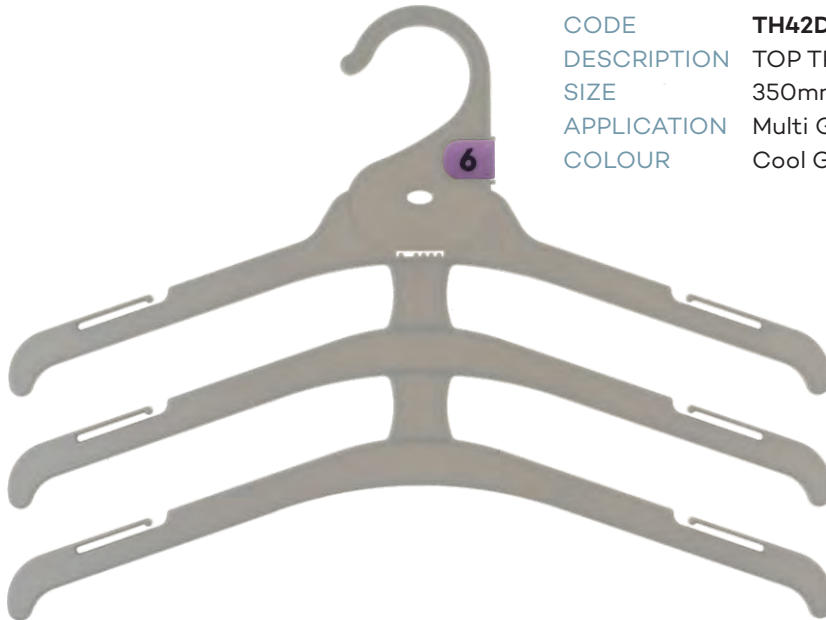

CODE	TH42DS3CG6
DESCRIPTION	TOP TRIPLE HANGER
SIZE	350mm
APPLICATION	Multi Garments
COLOUR	Cool Grey