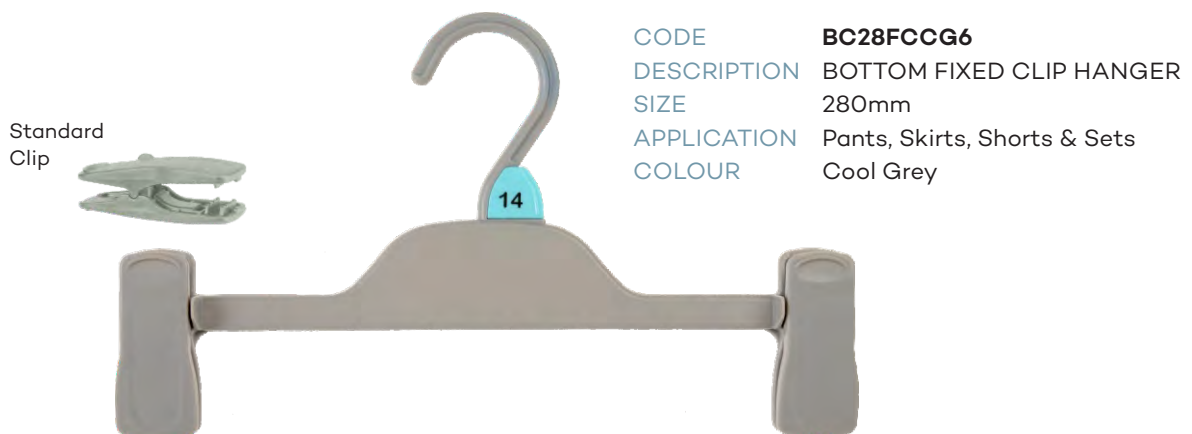

Children's Bottom Hangers