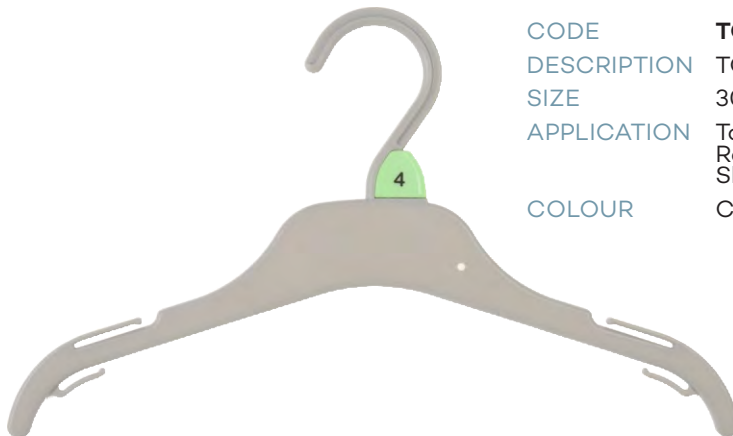

ACCESSORIES	
CODE	SC70CG11
DESCRIPTION	Round Scarf Hanger
SIZE	170mm
COLOUR	Charcoal Grey
SIZE	SC29CG11
DESCRIPTION	Shawl Hanger
SIZE	300mm
COLOUR	Charcoal Grey
CODE	AC65CG6
DESCRIPTION	Hook & Loop
SIZE	90 x 70mm
COLOUR	Cool Grey
CODE	AC65CG11
DESCRIPTION	Hook & Loop
SIZE	90 x 70mm
COLOUR	Charcoal Grey
CODE	AC30CG6
DESCRIPTION	Gun Hook
SIZE	70mm
COLOUR	Cool Grey
CODE	AC30CG11
DESCRIPTION	Gun Hook
SIZE	70mm
COLOUR	Charcoal Grey
CODE	AC31CR
DESCRIPTION	Packaging Hook
SIZE	15mm
COLOUR	Clear
CODE	B209CR
DESCRIPTION	Large Packaging Hook
SIZE	55mm
COLOUR	Clear
SIZING	
CODE	ST
DESCRIPTION	Plastic Hook Sizer
CODE	AC16
DESCRIPTION	Plastic Hook Sizer
CODE	CS
DESCRIPTION	Metal Hook Sizer
CODE	NS
DESCRIPTION	Neck Size Clip
CODE	AC21
DESCRIPTION	Footwear Size Tab
CODE	AC22
DESCRIPTION	Lingerie Size Tab

Children's Top Hangers

CODE **TC22CG6**
DESCRIPTION TOP HANGER
SIZE 220mm
APPLICATION Rompers, Overalls
COLOUR Cool Grey

CODE **TC26CG6**
DESCRIPTION TOP HANGER
SIZE 260mm
APPLICATION Tops, Dresses, Knitwear, Jackets,
Rompers, Overalls, Spencers &
Sleepwear
COLOUR Cool Grey