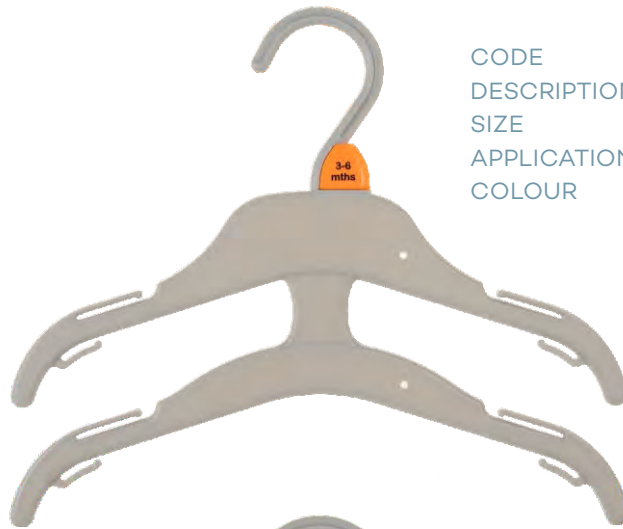

Children's Multi-Garments

CODE	DTC26CG6
DESCRIPTION	MULTI HANGER
SIZE	260mm
APPLICATION	Multi Garments
COLOUR	Cool Grey