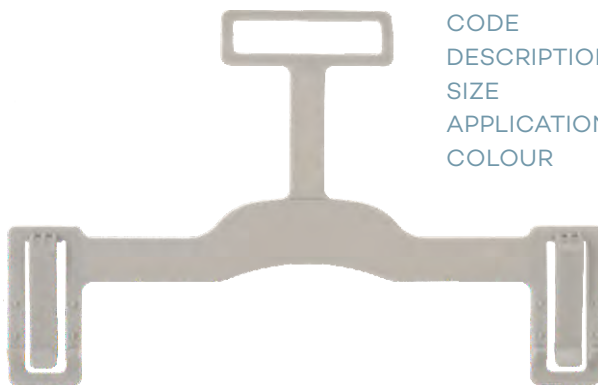

CODE	PC26LCG6
DESCRIPTION	PRONG HANGER WITH LOOP
SIZE	260mm
APPLICATION	Pants, Skirts, Shorts & Sets
COLOUR	Cool Grey