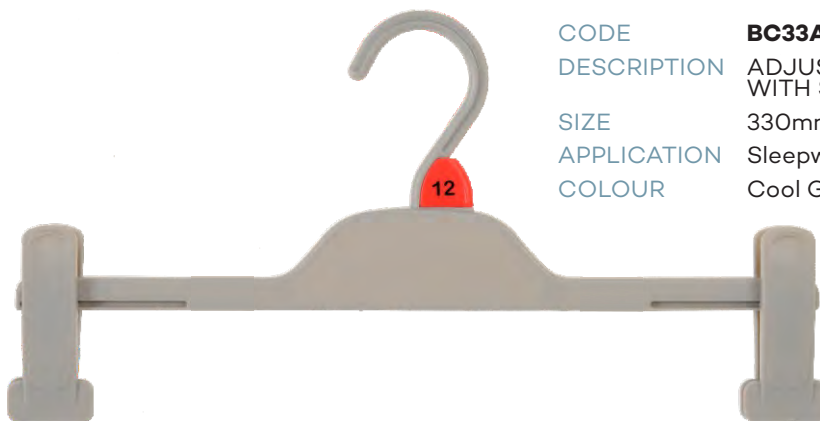

CODE BC28A-SPCG11
DESCRIPTION ADJUSTABLE BOTTOM HANGER WITH SOFT PAD
SIZE 280mm
APPLICATION Jeans, Pants, Skirts & Shorts
COLOUR Charcoal Grey

CODE BC33A-SPCG11
DESCRIPTION ADJUSTABLE BOTTOM HANGER WITH SOFT PAD
SIZE 330mm
APPLICATION Jeans, Pants, Skirts & Shorts
COLOUR Charcoal Grey

Ladies' Sleepwear

CODE **TC41CG6**
DESCRIPTION TOP HANGER
SIZE 410mm
APPLICATION Sleepwear
COLOUR Cool Grey

CODE **TC46CG6**
DESCRIPTION TOP HANGER
SIZE 460mm
APPLICATION Sleepwear
COLOUR Cool Grey

CODE **KU41CG6**
DESCRIPTION DRESSING GOWN HANGER
SIZE 410mm
APPLICATION Sleepwear
COLOUR Cool Grey

Ladies' Sleepwear

CODE	BC28A-SPCG6
DESCRIPTION	ADJUSTABLE BOTTOM HANGER WITH SOFT PADS
SIZE	280mm
APPLICATION	Sleepwear
COLOUR	Cool Grey

CODE	BC33A-SPCG6
DESCRIPTION	ADJUSTABLE BOTTOM HANGER WITH SOFT PADS
SIZE	330mm
APPLICATION	Sleepwear
COLOUR	Cool Grey