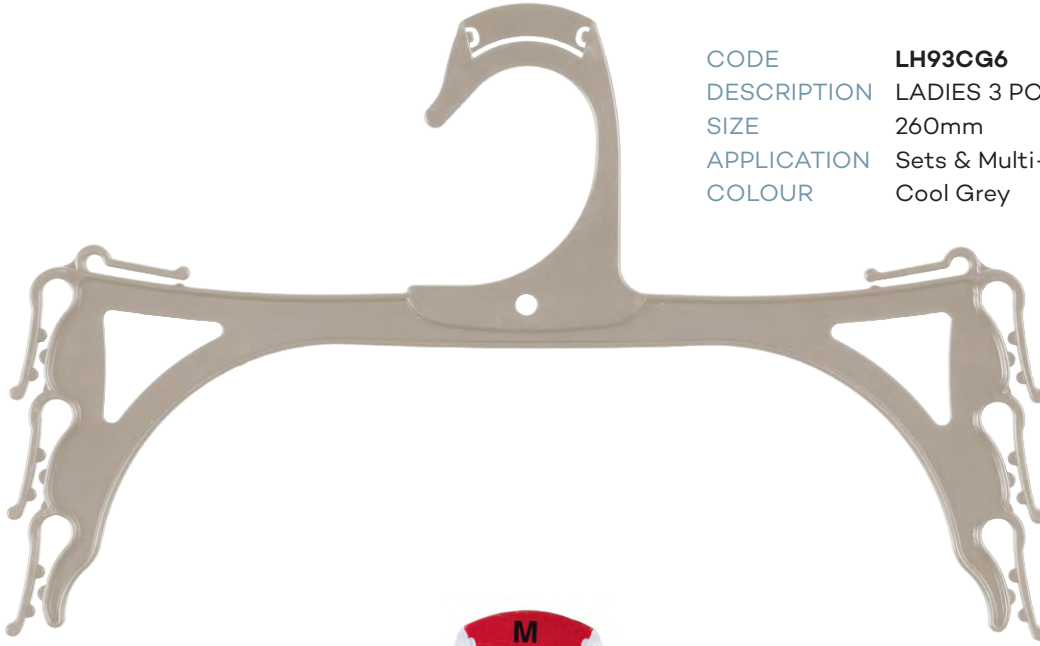

Underwear / Lingerie

CODE **LH93CG6**
DESCRIPTION LADIES 3 PCE
SIZE 260mm
APPLICATION Sets & Multi-Garments
COLOUR Cool Grey