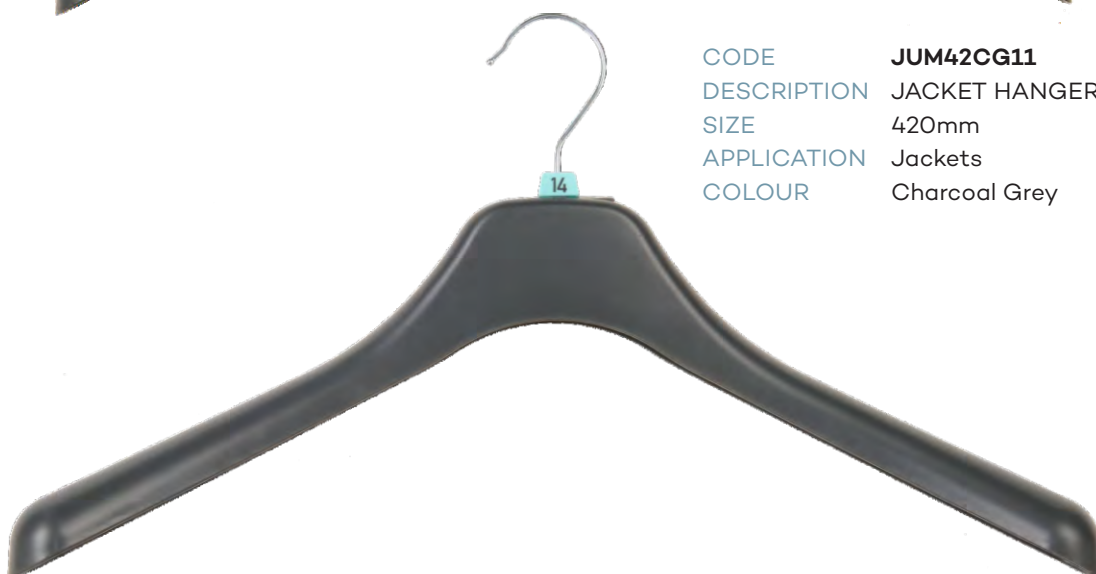

CODE **JUM42CG11**
DESCRIPTION JACKET HANGER
SIZE 420mm
APPLICATION Jackets
COLOUR Charcoal Grey