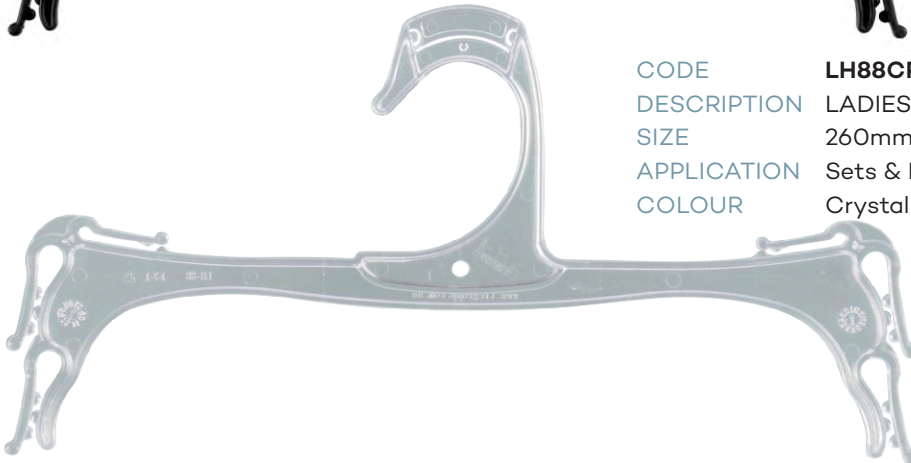

CODE **LH88CR**
DESCRIPTION LADIES 2 PCE
SIZE 260mm
APPLICATION Sets & Multi-Garments
COLOUR Crystal