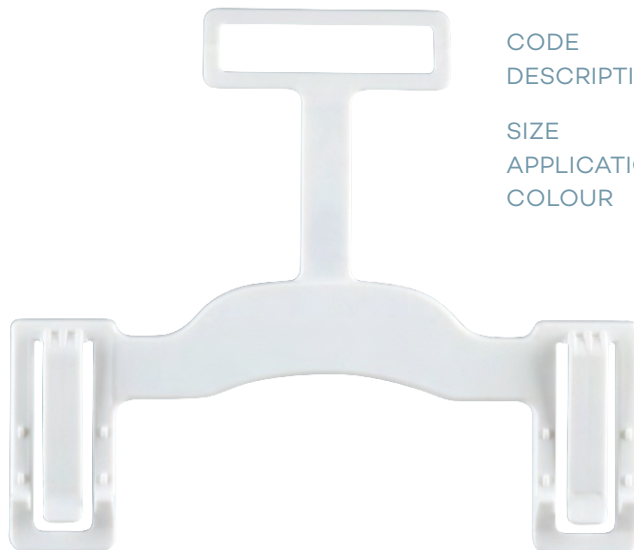

Printed - Piping Hot

CODE	PC19LWH
DESCRIPTION	PIPING HOT BOTTOM HANGER WITH LOOP
SIZE	190mm
APPLICATION	Childrens
COLOUR	White