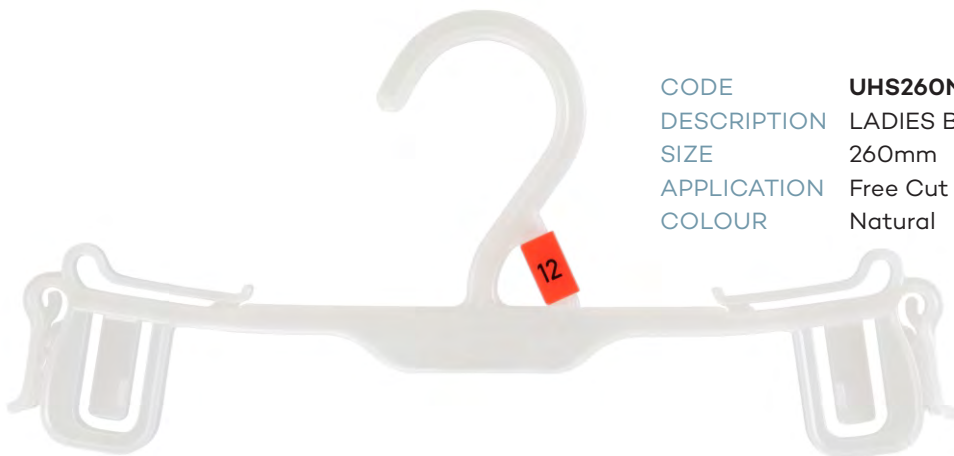

CODE **UHS260NL**
DESCRIPTION LADIES BRIEFS
SIZE 260mm
APPLICATION Free Cut Brief
COLOUR Natural