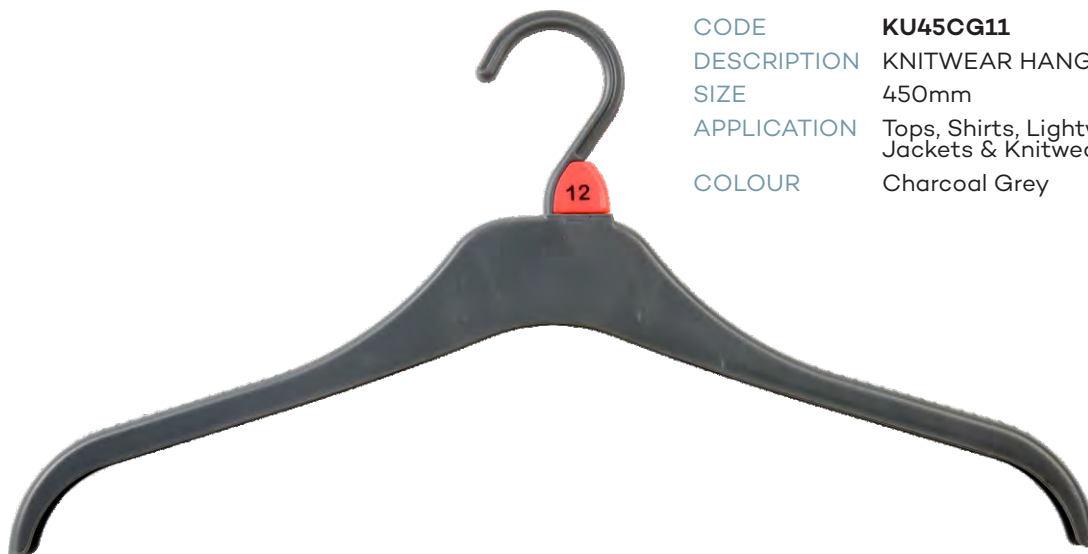

Men's Top Hangers

CODE **KU45CG11**
DESCRIPTION KNITWEAR HANGER
SIZE 450mm
APPLICATION Tops, Shirts, Lightweight
Jackets & Knitwear
COLOUR Charcoal Grey