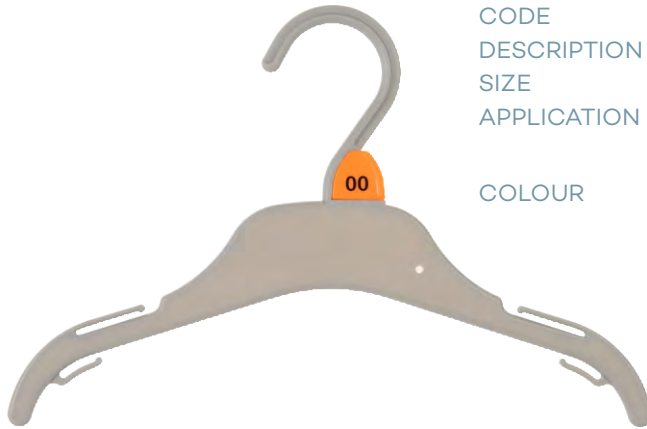

CODE **TC26CG6**
DESCRIPTION TOP HANGER
SIZE 260mm
APPLICATION Tops, Dresses, Knitwear, Jackets,
Rompers, Overalls, Spencers &
Sleepwear
COLOUR Cool Grey