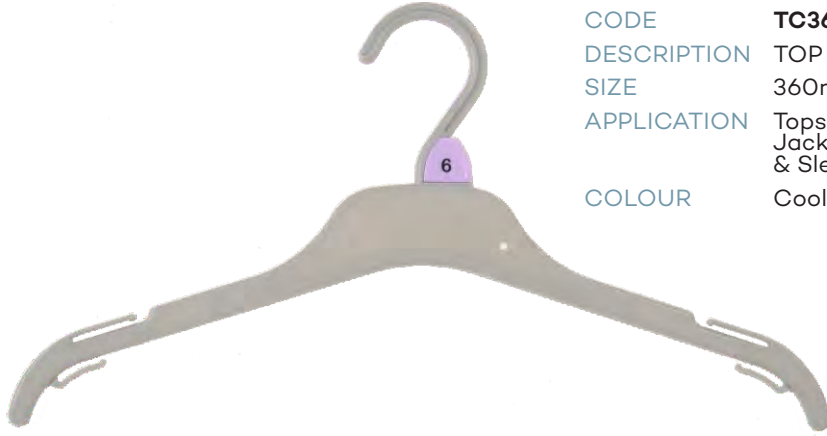

Children's Top Hangers

CODE **TC36CG6**
DESCRIPTION TOP HANGER
SIZE 360mm
APPLICATION Tops, Dresses, Knitwear, Jackets, Overalls, Spencers & Sleepwear
COLOUR Cool Grey