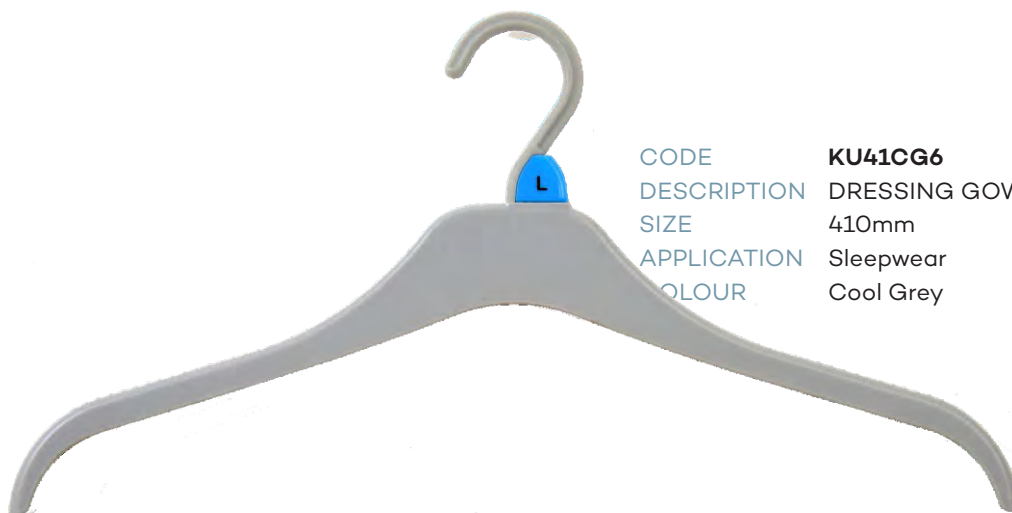

CODE BC28A-SPCG11
DESCRIPTION ADJUSTABLE BOTTOM HANGER WITH SOFT PAD
SIZE 280mm
APPLICATION Jeans, Pants, Skirts & Shorts
COLOUR Charcoal Grey

CODE BC33A-SPCG11
DESCRIPTION ADJUSTABLE BOTTOM HANGER WITH SOFT PAD
SIZE 330mm
APPLICATION Jeans, Pants, Skirts & Shorts
COLOUR Charcoal Grey

Ladies' Sleepwear

CODE	BC28A-SPCG6
DESCRIPTION	ADJUSTABLE BOTTOM HANGER WITH SOFT PADS
SIZE	280mm
APPLICATION	Sleepwear
COLOUR	Cool Grey

CODE	BC33A-SPCG6
DESCRIPTION	ADJUSTABLE BOTTOM HANGER WITH SOFT PADS
SIZE	330mm
APPLICATION	Sleepwear
COLOUR	Cool Grey