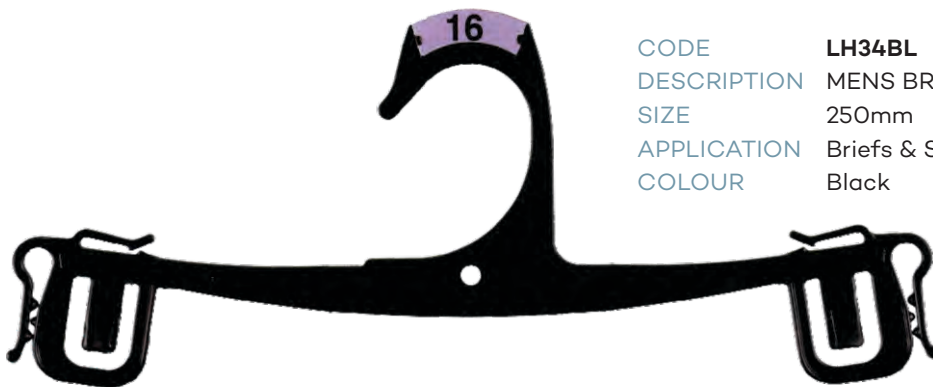

CODE	LH34BL
DESCRIPTION	MENS BRIEFS
SIZE	250mm
APPLICATION	Briefs & Swimwear
COLOUR	Black