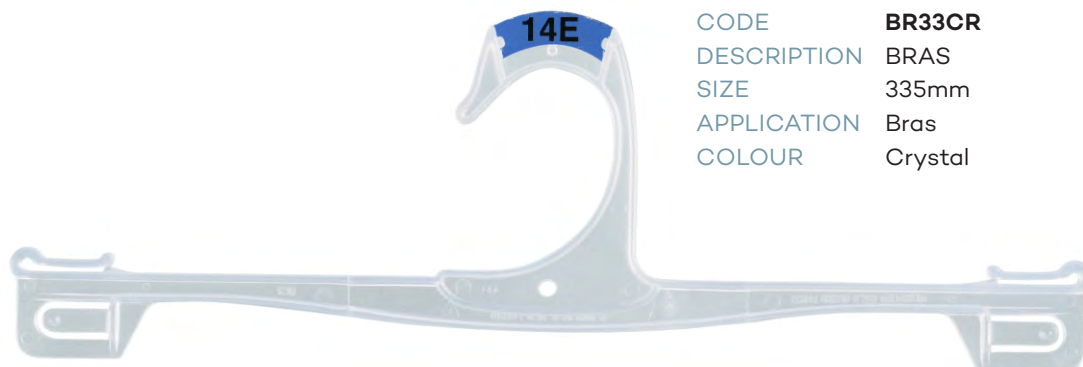

Underwear / Lingerie

CODE	BR33CR
DESCRIPTION	BRAS
SIZE	335mm
APPLICATION	Bras
COLOUR	Crystal