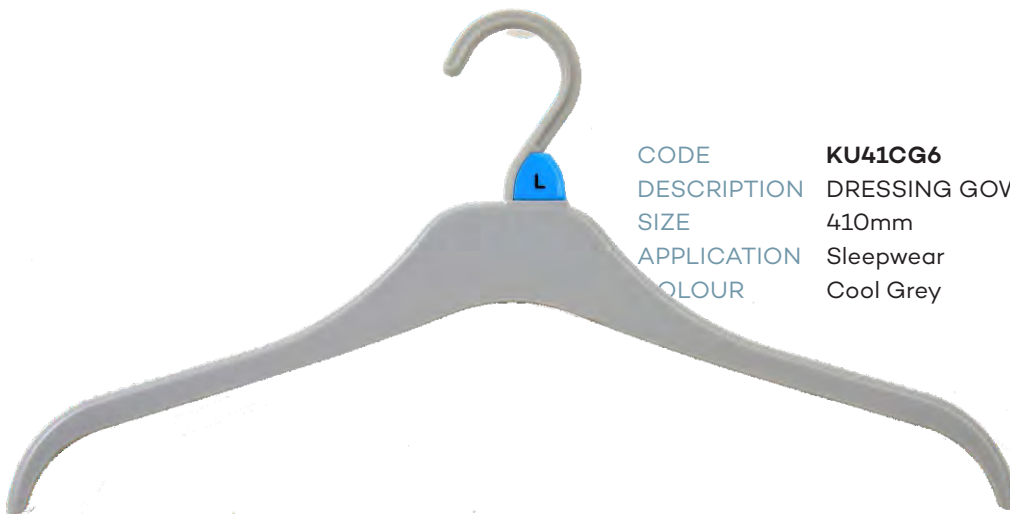

CODE BC28A-SPCG11
DESCRIPTION ADJUSTABLE BOTTOM HANGER WITH SOFT PAD
SIZE 280mm
APPLICATION Jeans, Pants, Skirts & Shorts
COLOUR Charcoal Grey

CODE BC33A-SPCG11
DESCRIPTION ADJUSTABLE BOTTOM HANGER WITH SOFT PAD
SIZE 330mm
APPLICATION Jeans, Pants, Skirts & Shorts
COLOUR Charcoal Grey

Ladies' Sleepwear

CODE	BC28A-SPCG6
DESCRIPTION	ADJUSTABLE BOTTOM HANGER WITH SOFT PADS
SIZE	280mm
APPLICATION	Sleepwear
COLOUR	Cool Grey

CODE	BC33A-SPCG6
DESCRIPTION	ADJUSTABLE BOTTOM HANGER WITH SOFT PADS
SIZE	330mm
APPLICATION	Sleepwear
COLOUR	Cool Grey