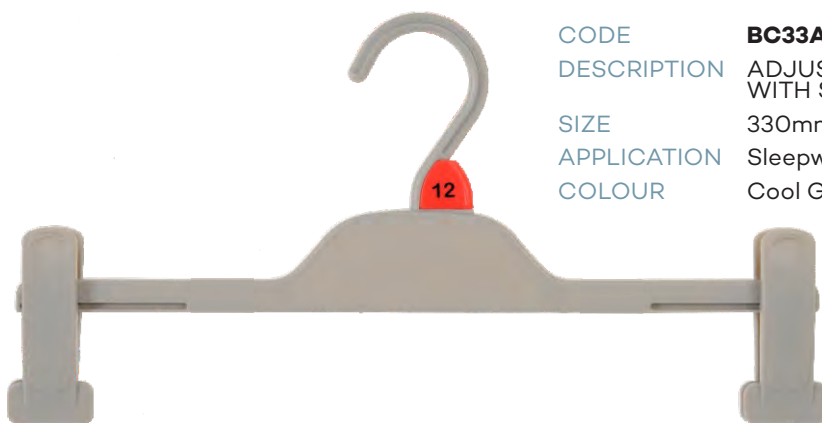

CODE BC28A-SPCG11
DESCRIPTION ADJUSTABLE BOTTOM HANGER WITH SOFT PAD
SIZE 280mm
APPLICATION Jeans, Pants, Skirts & Shorts
COLOUR Charcoal Grey

CODE BC33A-SPCG11
DESCRIPTION ADJUSTABLE BOTTOM HANGER WITH SOFT PAD
SIZE 330mm
APPLICATION Jeans, Pants, Skirts & Shorts
COLOUR Charcoal Grey

Ladies' Sleepwear

CODE **TC41CG6**
DESCRIPTION TOP HANGER
SIZE 410mm
APPLICATION Sleepwear
COLOUR Cool Grey

CODE **TC46CG6**
DESCRIPTION TOP HANGER
SIZE 460mm
APPLICATION Sleepwear
COLOUR Cool Grey

CODE **KU41CG6**
DESCRIPTION DRESSING GOWN HANGER
SIZE 410mm
APPLICATION Sleepwear
COLOUR Cool Grey

Ladies' Sleepwear

CODE	BC28A-SPCG6
DESCRIPTION	ADJUSTABLE BOTTOM HANGER WITH SOFT PADS
SIZE	280mm
APPLICATION	Sleepwear
COLOUR	Cool Grey

CODE	BC33A-SPCG6
DESCRIPTION	ADJUSTABLE BOTTOM HANGER WITH SOFT PADS
SIZE	330mm
APPLICATION	Sleepwear
COLOUR	Cool Grey