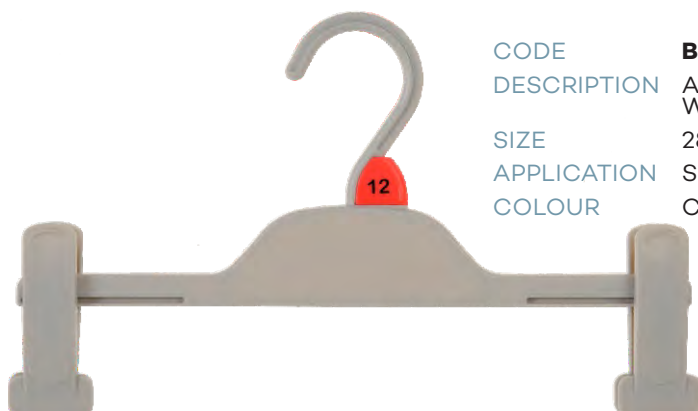

CODE BC28A-SPCG11
DESCRIPTION ADJUSTABLE BOTTOM HANGER WITH SOFT PAD
SIZE 280mm
APPLICATION Jeans, Pants, Skirts & Shorts
COLOUR Charcoal Grey

CODE BC33A-SPCG11
DESCRIPTION ADJUSTABLE BOTTOM HANGER WITH SOFT PAD
SIZE 330mm
APPLICATION Jeans, Pants, Skirts & Shorts
COLOUR Charcoal Grey

Ladies' Sleepwear

CODE **TC41CG6**
DESCRIPTION TOP HANGER
SIZE 410mm
APPLICATION Sleepwear
COLOUR Cool Grey

CODE **TC46CG6**
DESCRIPTION TOP HANGER
SIZE 460mm
APPLICATION Sleepwear
COLOUR Cool Grey

CODE **KU41CG6**
DESCRIPTION DRESSING GOWN HANGER
SIZE 410mm
APPLICATION Sleepwear
COLOUR Cool Grey

Ladies' Sleepwear

CODE	BC28A-SPCG6
DESCRIPTION	ADJUSTABLE BOTTOM HANGER WITH SOFT PADS
SIZE	280mm
APPLICATION	Sleepwear
COLOUR	Cool Grey

CODE	BC33A-SPCG6
DESCRIPTION	ADJUSTABLE BOTTOM HANGER WITH SOFT PADS
SIZE	330mm
APPLICATION	Sleepwear
COLOUR	Cool Grey