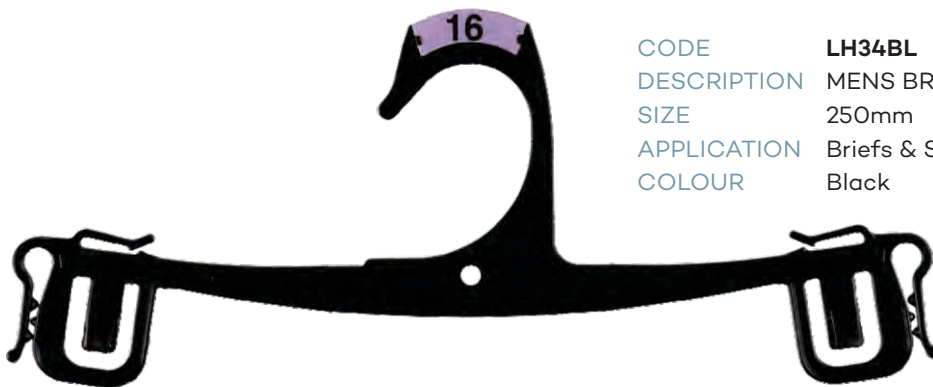

CODE **LH34BL**
DESCRIPTION MENS BRIEFS
SIZE 250mm
APPLICATION Briefs & Swimwear
COLOUR Black