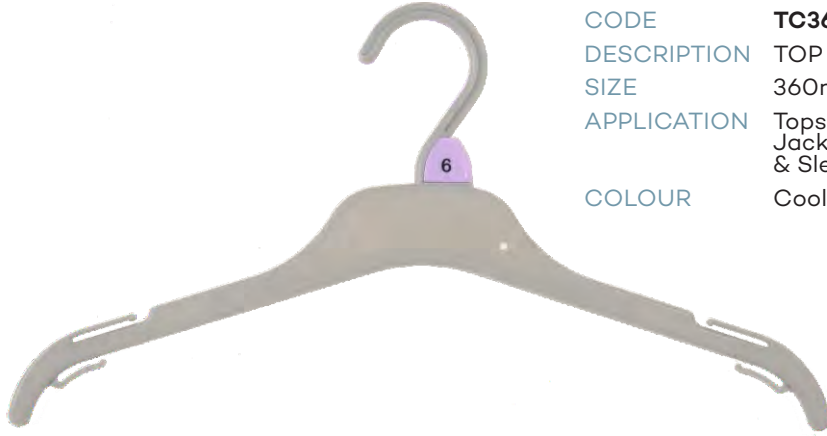

Children's Top Hangers

CODE **TC36CG6**
DESCRIPTION TOP HANGER
SIZE 360mm
APPLICATION Tops, Dresses, Knitwear, Jackets, Overalls, Spencers & Sleepwear
COLOUR Cool Grey