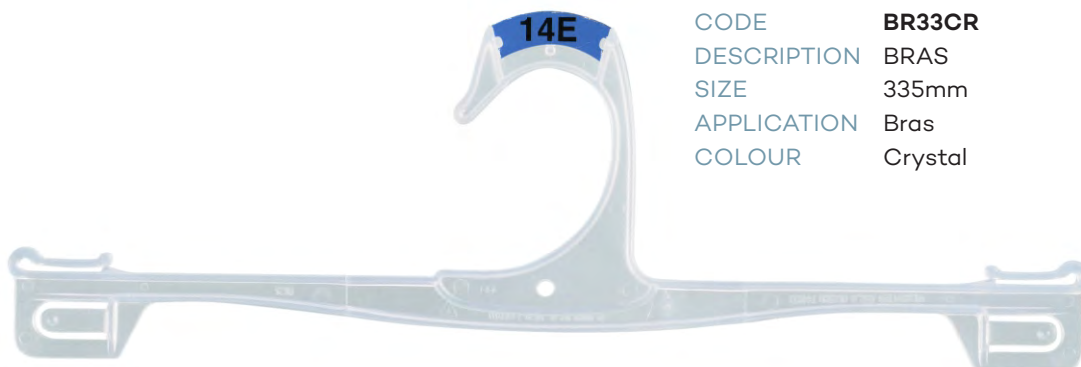

Underwear / Lingerie

CODE	BR33CR
DESCRIPTION	BRAS
SIZE	335mm
APPLICATION	Bras
COLOUR	Crystal