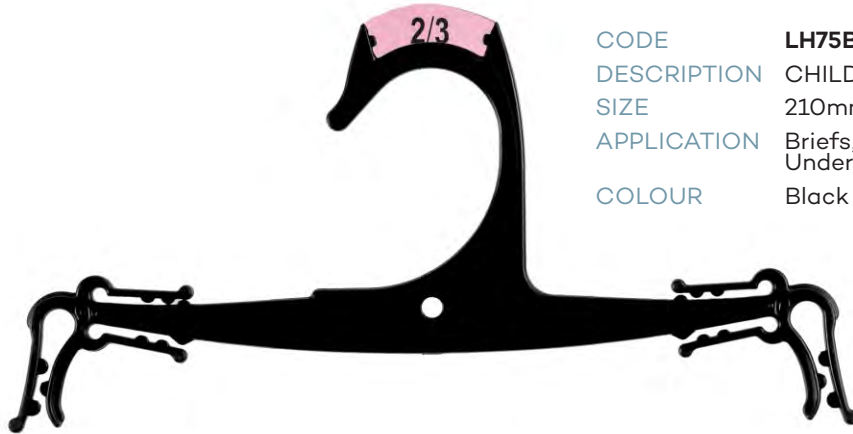

Underwear / Lingerie

CODE **LH75BL / LH75WG2**
DESCRIPTION CHILDRENS SETS
SIZE 210mm
APPLICATION Briefs, Camisoles & Underwear Sets
COLOUR Black & Warm Grey 2