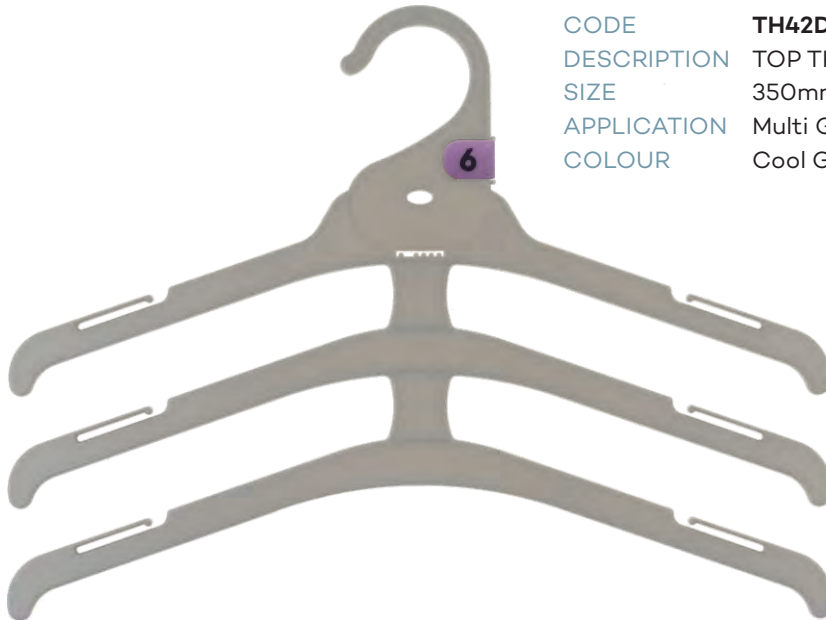

CODE	TH42DS3CG6
DESCRIPTION	TOP TRIPLE HANGER
SIZE	350mm
APPLICATION	Multi Garments
COLOUR	Cool Grey