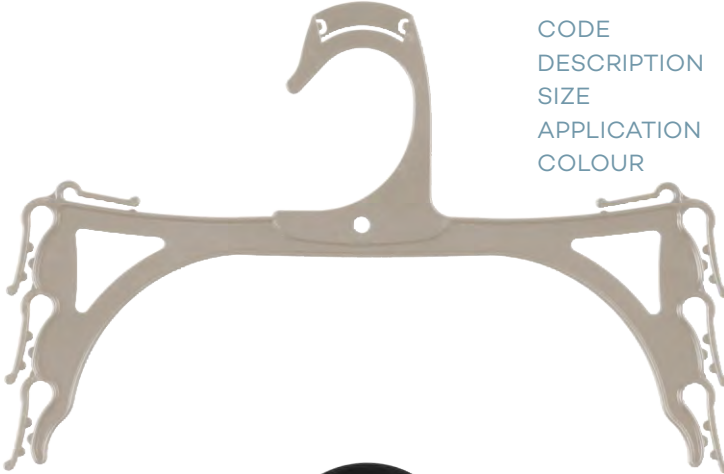

CODE **LH88CR**
DESCRIPTION LADIES 2 PCE
SIZE 260mm
APPLICATION Sets & Multi-Garments
COLOUR Crystal

CODE **LH99CG6**
DESCRIPTION CHILDRENS 3 PCE SET
SIZE 210mm
APPLICATION Sets & Multi-Garments
COLOUR Cool Grey