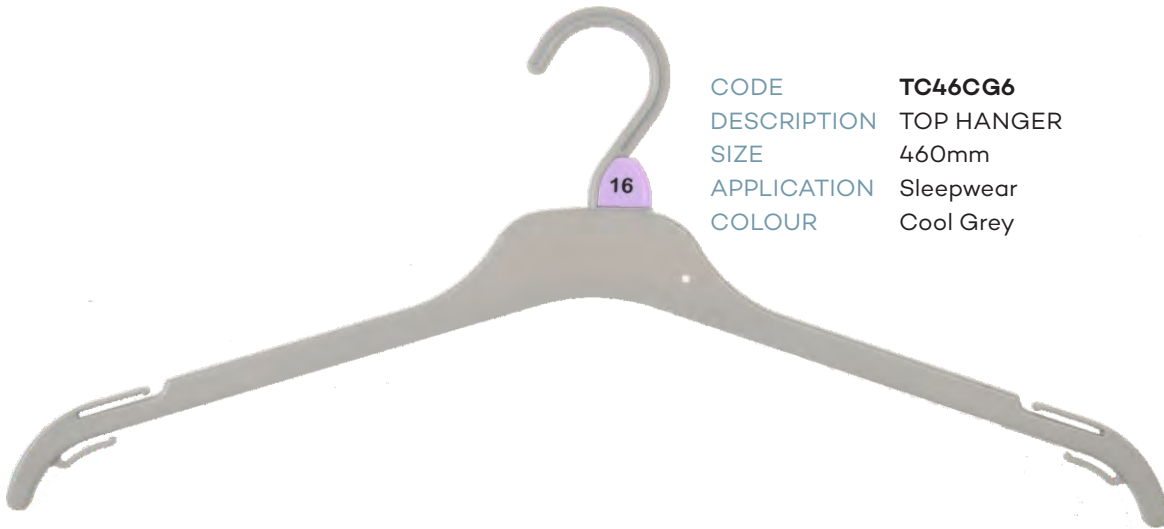

CODE **TC46CG6**
DESCRIPTION TOP HANGER
SIZE 460mm
APPLICATION Sleepwear
COLOUR Cool Grey