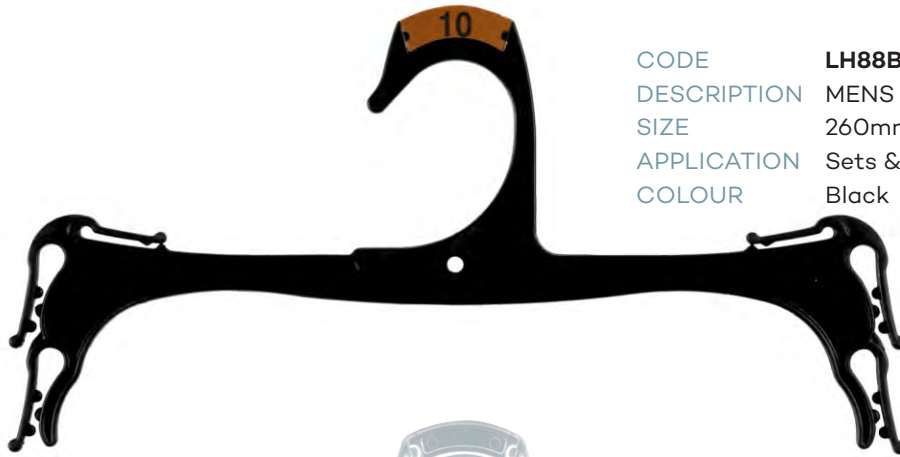

Underwear / Lingerie

CODE **LH88BL**
DESCRIPTION MENS 2 PCE
SIZE 260mm
APPLICATION Sets & Multi-Garments
COLOUR Black