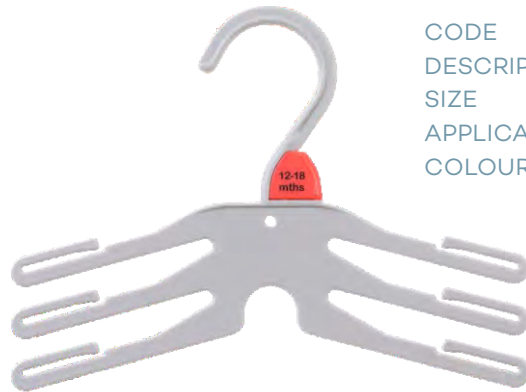

CODE **TC210-3CG6**
DESCRIPTION 3-ARM HANGER
SIZE 210mm
APPLICATION Multi-garments
COLOUR Cool Grey