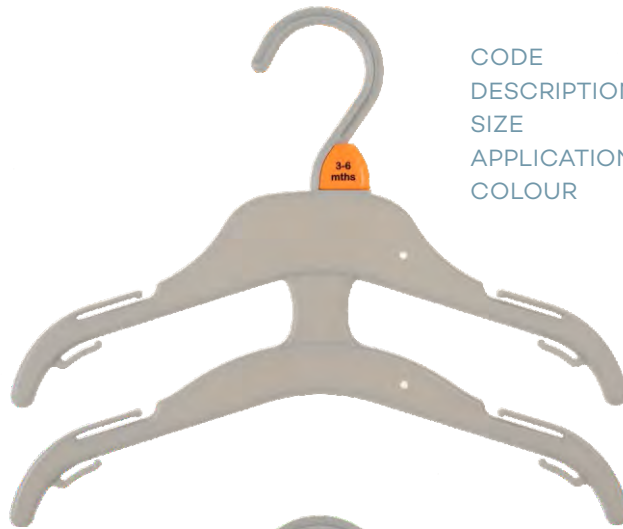

Children's Multi-Garments

CODE	DTC26CG6
DESCRIPTION	MULTI HANGER
SIZE	260mm
APPLICATION	Multi Garments
COLOUR	Cool Grey