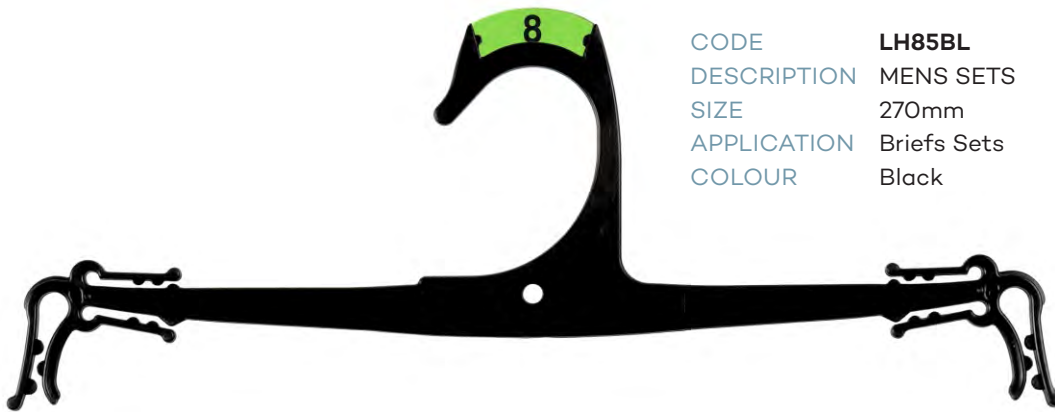

CODE **LH76BL**
DESCRIPTION MENS BRIEFS
SIZE 310mm
APPLICATION Briefs
COLOUR Black

CODE **UHS260NL**
DESCRIPTION LADIES BRIEFS
SIZE 260mm
APPLICATION Free Cut Brief
COLOUR Natural

Underwear / Lingerie

CODE **LH75BL / LH75WG2**
DESCRIPTION CHILDRENS SETS
SIZE 210mm
APPLICATION Briefs, Camisoles & Underwear Sets
COLOUR Black & Warm Grey 2