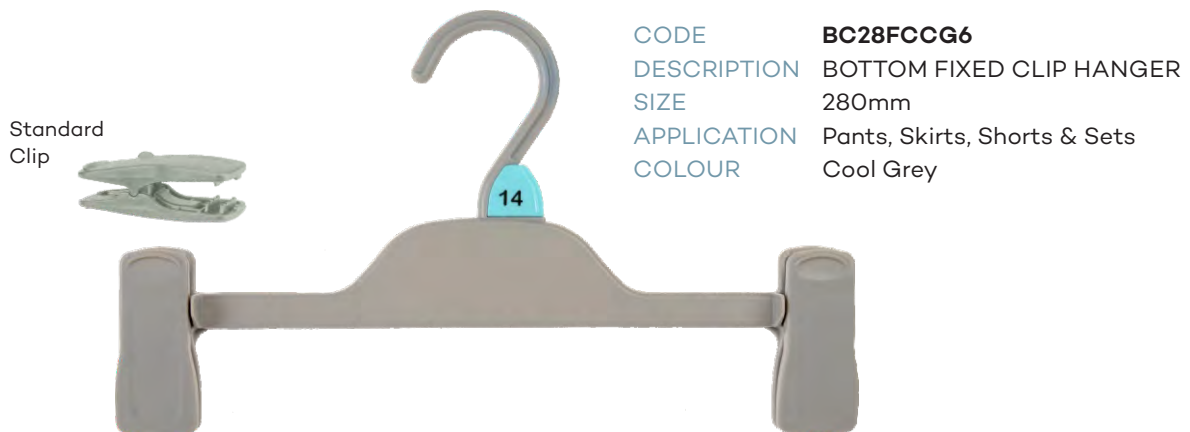

Children's Bottom Hangers