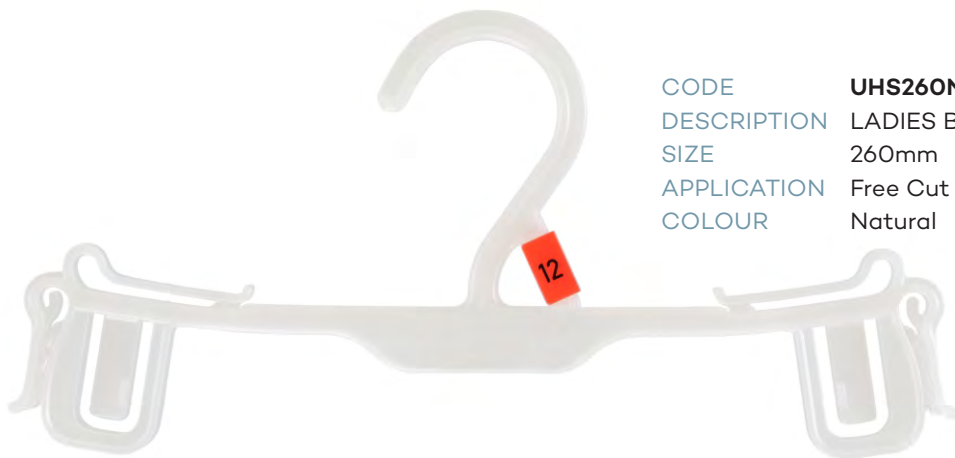

CODE **UHS260NL**
DESCRIPTION LADIES BRIEFS
SIZE 260mm
APPLICATION Free Cut Brief
COLOUR Natural