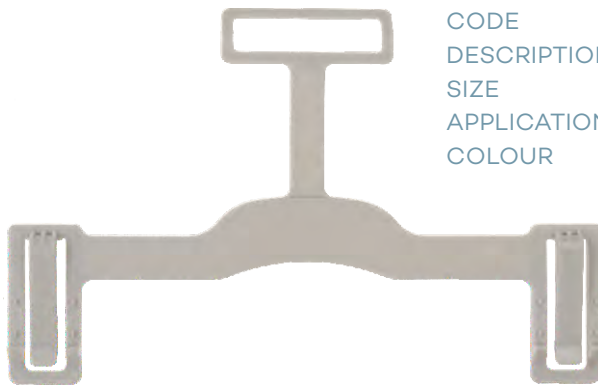

CODE	PC26LCG6
DESCRIPTION	PRONG HANGER WITH LOOP
SIZE	260mm
APPLICATION	Pants, Skirts, Shorts & Sets
COLOUR	Cool Grey