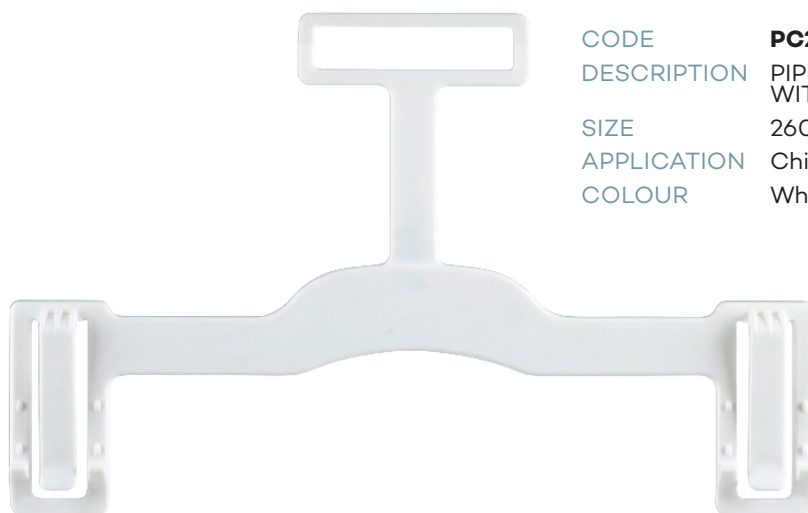

CODE	PC26LWH
DESCRIPTION	PIPING HOT BOTTOM HANGER WITH LOOP
SIZE	260mm
APPLICATION	Childrens
COLOUR	White