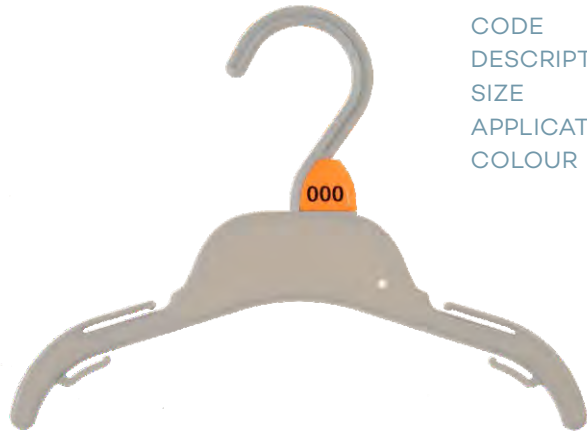

Children's Top Hangers

CODE **TC22CG6**
DESCRIPTION TOP HANGER
SIZE 220mm
APPLICATION Rompers, Overalls
COLOUR Cool Grey