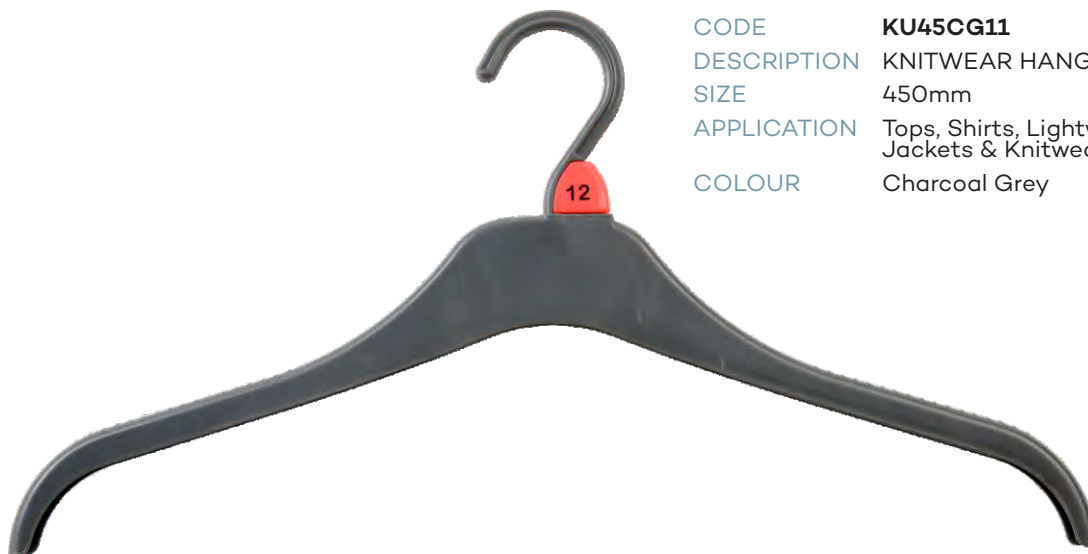

Men's Top Hangers

CODE	KU45CG11
DESCRIPTION	KNITWEAR HANGER
SIZE	450mm
APPLICATION	Tops, Shirts, Lightweight Jackets & Knitwear
COLOUR	Charcoal Grey