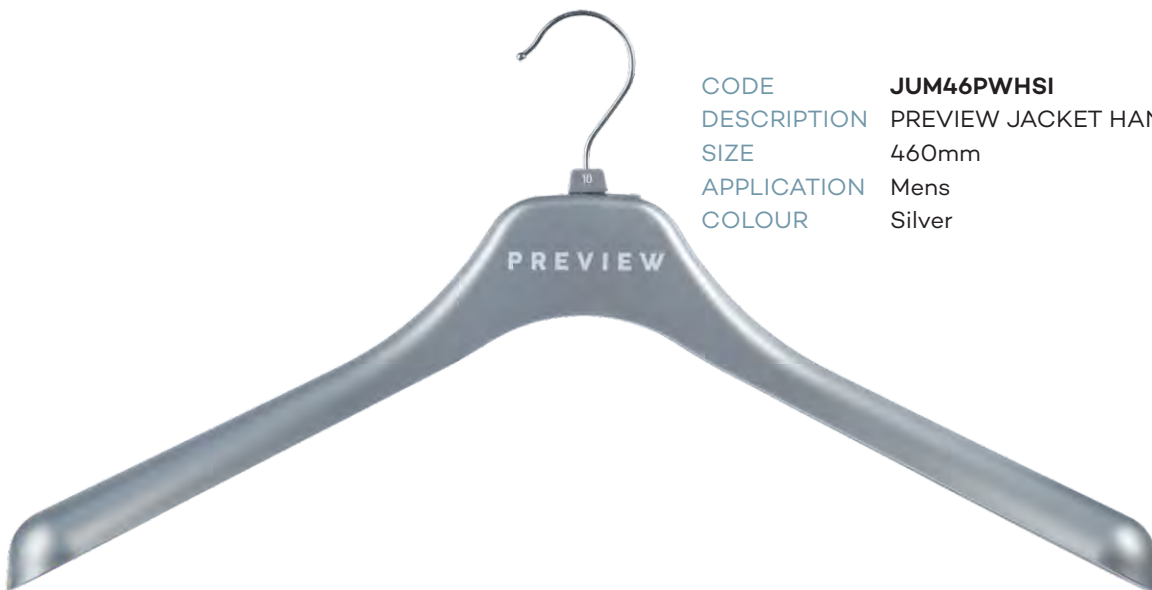

CODE	JUM42PWH
DESCRIPTION	PREVIEW JACKET HANGER
SIZE	420mm
APPLICATION	Ladies
COLOUR	Silver

CODE	JUM46PWH
DESCRIPTION	PREVIEW JACKET HANGER
SIZE	460mm
APPLICATION	Mens
COLOUR	Silver

Printed - Preview

CODE **BC22A-SPPWHSI**
DESCRIPTION PREVIEW PRINT BOTTOM HANGER
SIZE 220mm
APPLICATION Mens
COLOUR Silver