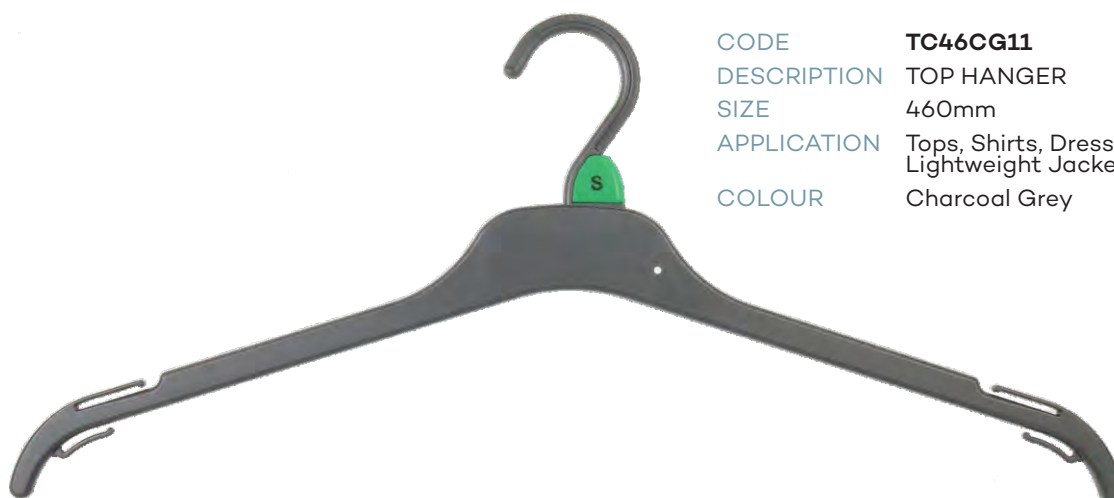

CODE	TC46CG11
DESCRIPTION	TOP HANGER
SIZE	460mm
APPLICATION	Tops, Shirts, Dresses, Lightweight Jackets & Knitwear
COLOUR	Charcoal Grey