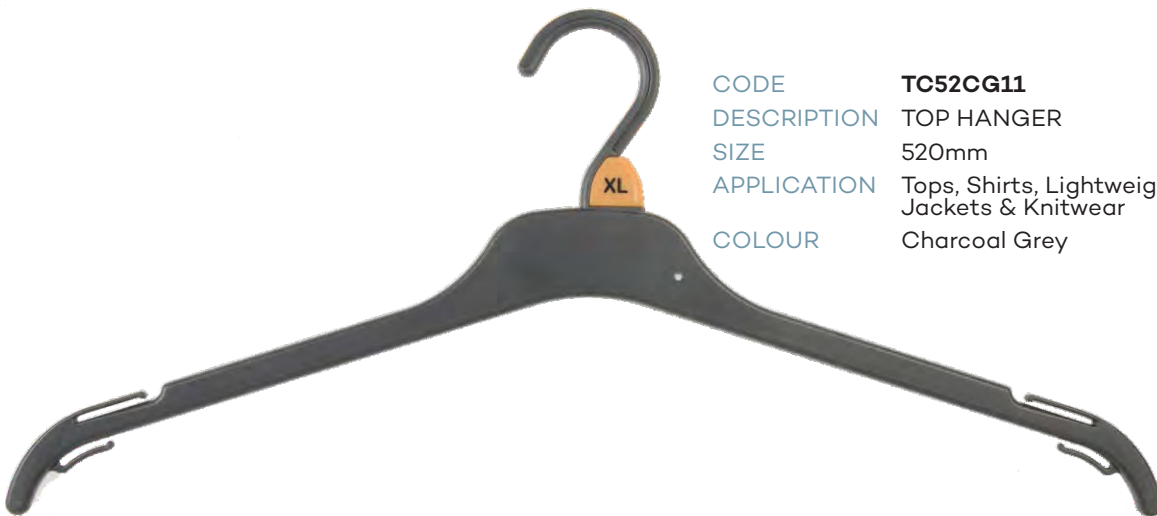

CODE **TC52CG11**
DESCRIPTION TOP HANGER
SIZE 520mm
APPLICATION Tops, Shirts, Lightweight
Jackets & Knitwear
COLOUR Charcoal Grey