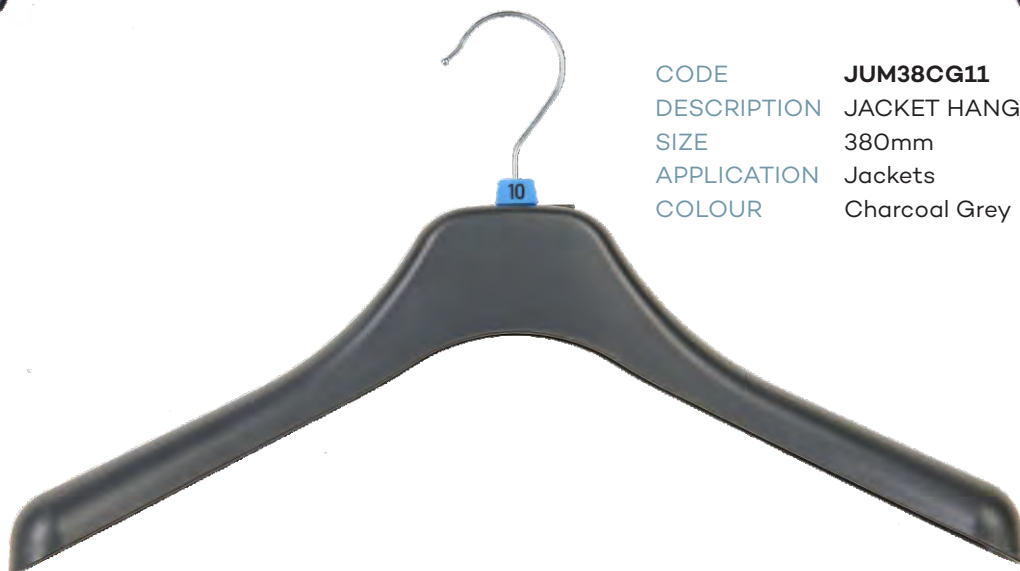

CODE **JUM38CG11**
DESCRIPTION JACKET HANGER
SIZE 380mm
APPLICATION Jackets
COLOUR Charcoal Grey