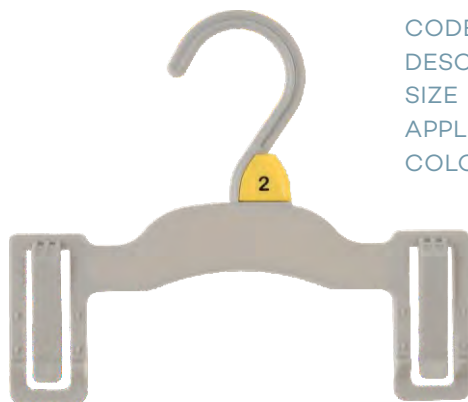

Children's Bottom Hangers

CODE **PC19CG6**
DESCRIPTION PRONG HANGER
SIZE 190mm
APPLICATION Pants, Skirts, Shorts & Sets
COLOUR Cool Grey