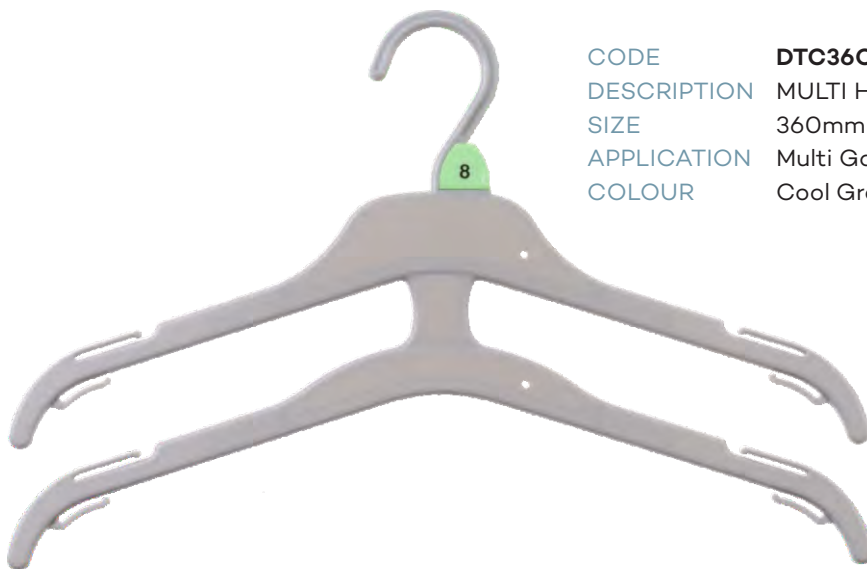

Children's Bottom Hangers

Children's Multi-Garments

CODE	DTC26CG6
DESCRIPTION	MULTI HANGER
SIZE	260mm
APPLICATION	Multi Garments
COLOUR	Cool Grey

CODE	DTC30CG6
DESCRIPTION	MULTI HANGER
SIZE	300mm
APPLICATION	Multi Garments
COLOUR	Cool Grey