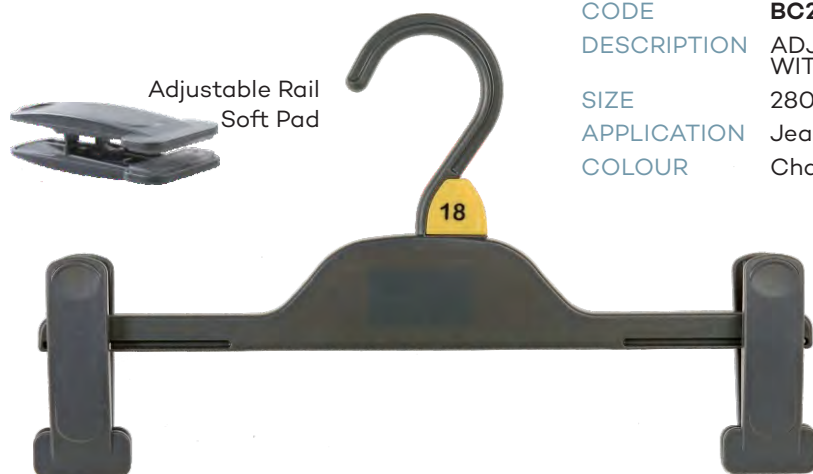

CODE	TC46CG11
DESCRIPTION	TOP HANGER
SIZE	460mm
APPLICATION	Tops, Shirts, Dresses, Lightweight Jackets & Knitwear
COLOUR	Charcoal Grey

Ladies' Top Hangers

CODE **KU41CG11**
DESCRIPTION KNITWEAR HANGER
SIZE 410mm
APPLICATION Knitwear / Jackets
COLOUR Charcoal Grey

CODE **JUM38CG11**
DESCRIPTION JACKET HANGER
SIZE 380mm
APPLICATION Jackets
COLOUR Charcoal Grey

CODE **JUM42CG11**
DESCRIPTION JACKET HANGER
SIZE 420mm
APPLICATION Jackets
COLOUR Charcoal Grey

Ladies' Bottom Hangers

CODE BC28A-SPCG11
DESCRIPTION ADJUSTABLE BOTTOM HANGER WITH SOFT PAD
SIZE 280mm
APPLICATION Jeans, Pants, Skirts & Shorts
COLOUR Charcoal Grey

CODE BC33A-SPCG11
DESCRIPTION ADJUSTABLE BOTTOM HANGER WITH SOFT PAD
SIZE 330mm
APPLICATION Jeans, Pants, Skirts & Shorts
COLOUR Charcoal Grey