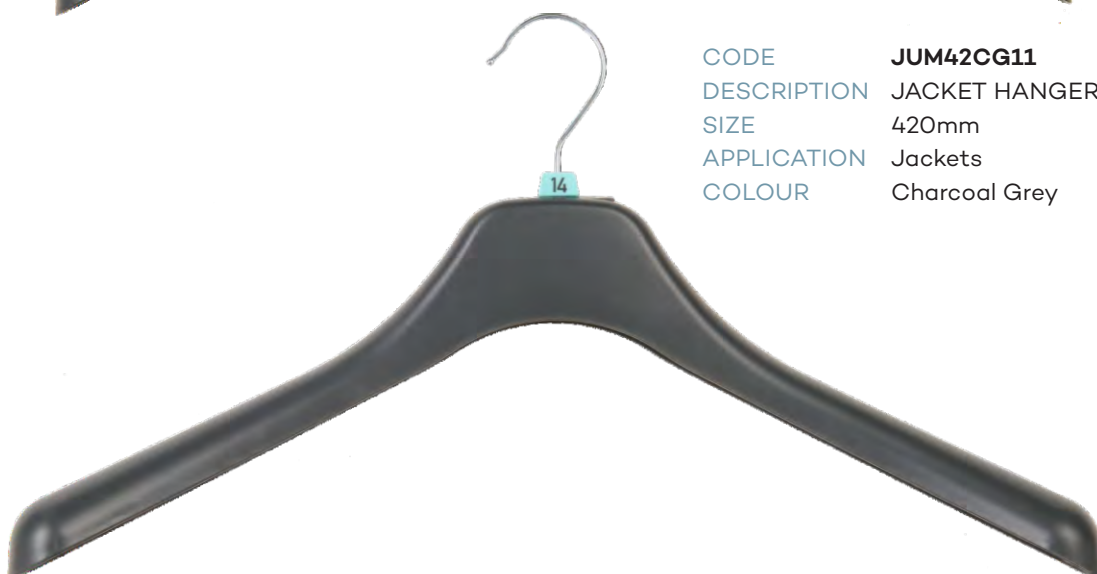

CODE **JUM42CG11**
DESCRIPTION JACKET HANGER
SIZE 420mm
APPLICATION Jackets
COLOUR Charcoal Grey