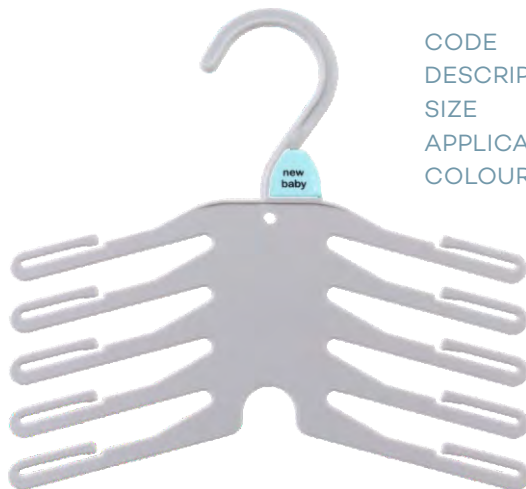

CODE **TC210-5CG6**
DESCRIPTION 5-ARM HANGER
SIZE 210mm
APPLICATION Multi-garments
COLOUR Cool Grey