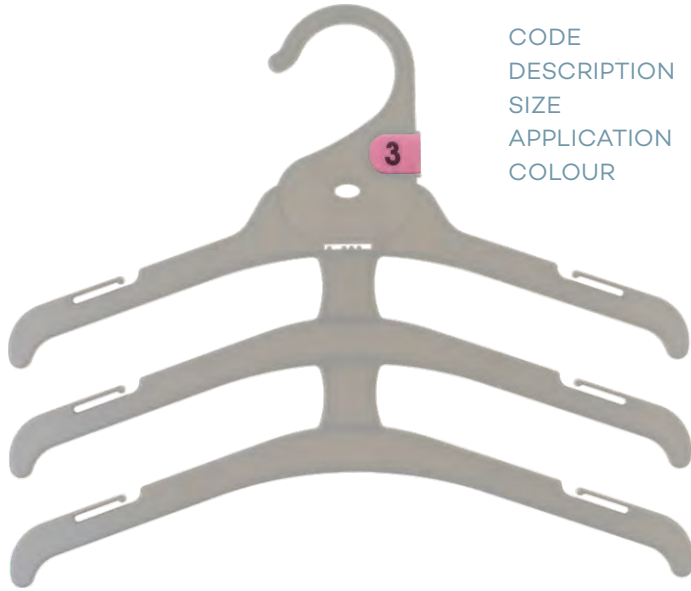

Children's Multi-Garments

CODE	TH41DS3CG6
DESCRIPTION	TOP TRIPLE HANGER
SIZE	300mm
APPLICATION	Multi Garments
COLOUR	Cool Grey