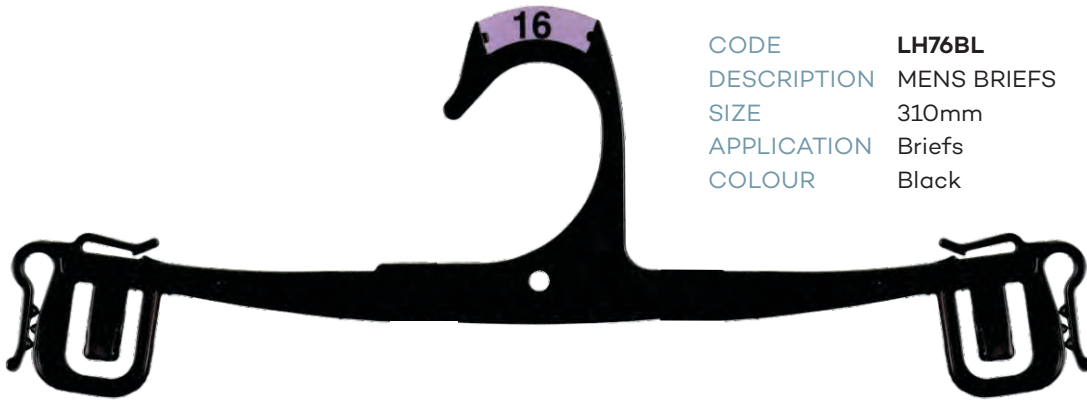

CODE **LH76BL**
DESCRIPTION MENS BRIEFS
SIZE 310mm
APPLICATION Briefs
COLOUR Black