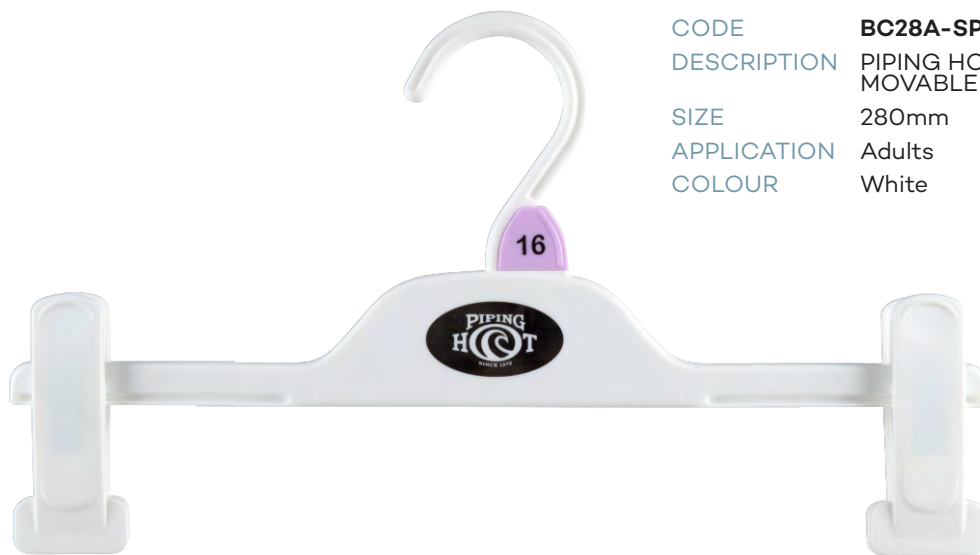

Printed - Piping Hot

CODE	BC28A-SPPHBLWH
DESCRIPTION	PIPING HOT BOTTOM MOVABLE CLIP HANGER
SIZE	280mm
APPLICATION	Adults
COLOUR	White