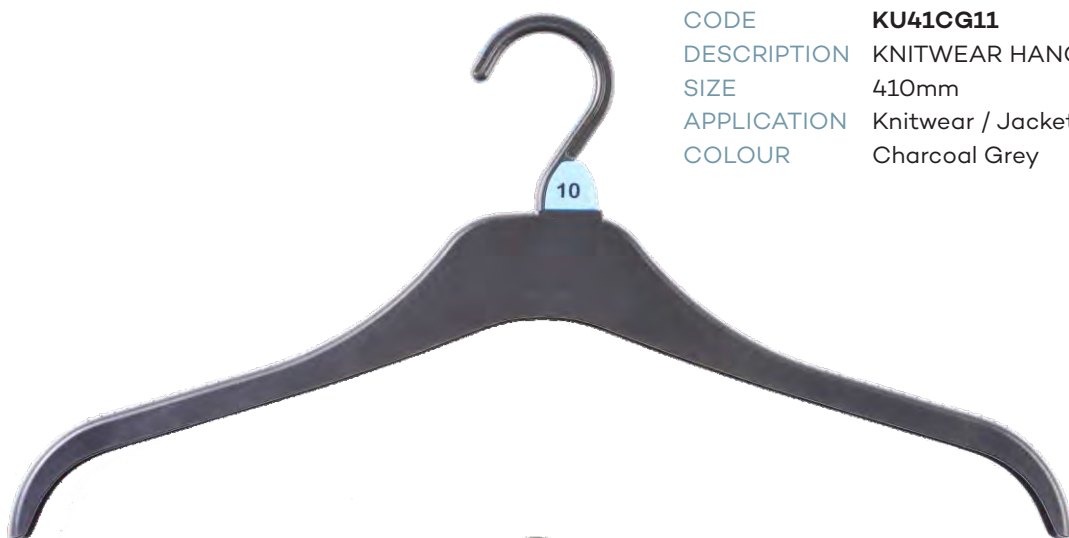

Ladies' Top Hangers

CODE **KU41CG11**
DESCRIPTION KNITWEAR HANGER
SIZE 410mm
APPLICATION Knitwear / Jackets
COLOUR Charcoal Grey