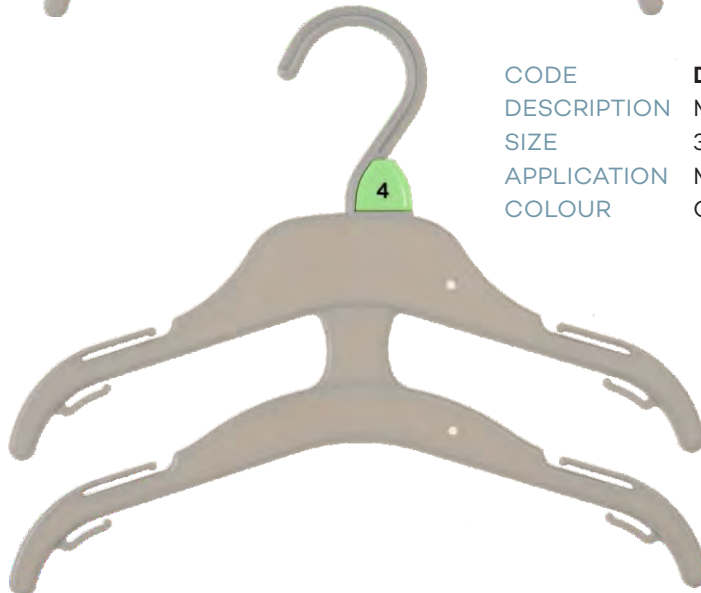

CODE	DTC30CG6
DESCRIPTION	MULTI HANGER
SIZE	300mm
APPLICATION	Multi Garments
COLOUR	Cool Grey