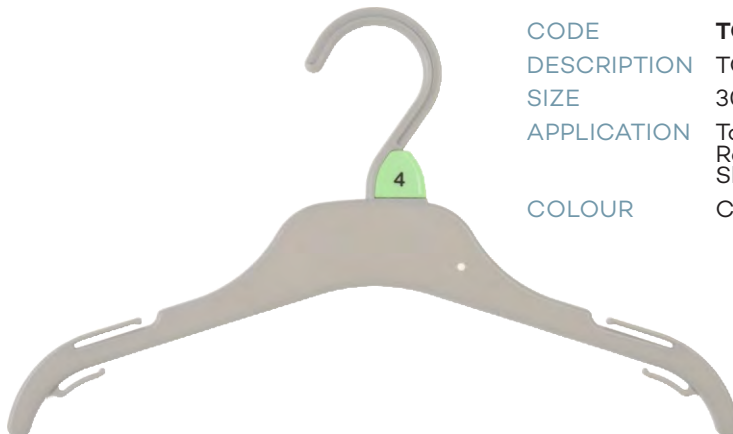

ACCESSORIES	
CODE	SC70CG11
DESCRIPTION	Round Scarf Hanger
SIZE	170mm
COLOUR	Charcoal Grey
SIZE	SC29CG11
DESCRIPTION	Shawl Hanger
SIZE	300mm
COLOUR	Charcoal Grey
CODE	AC65CG6
DESCRIPTION	Hook & Loop
SIZE	90 x 70mm
COLOUR	Cool Grey
CODE	AC65CG11
DESCRIPTION	Hook & Loop
SIZE	90 x 70mm
COLOUR	Charcoal Grey
CODE	AC30CG6
DESCRIPTION	Gun Hook
SIZE	70mm
COLOUR	Cool Grey
CODE	AC30CG11
DESCRIPTION	Gun Hook
SIZE	70mm
COLOUR	Charcoal Grey
CODE	AC31CR
DESCRIPTION	Packaging Hook
SIZE	15mm
COLOUR	Clear
CODE	B209CR
DESCRIPTION	Large Packaging Hook
SIZE	55mm
COLOUR	Clear
SIZING	
CODE	ST
DESCRIPTION	Plastic Hook Sizer
CODE	AC16
DESCRIPTION	Plastic Hook Sizer
CODE	CS
DESCRIPTION	Metal Hook Sizer
CODE	NS
DESCRIPTION	Neck Size Clip
CODE	AC21
DESCRIPTION	Footwear Size Tab
CODE	AC22
DESCRIPTION	Lingerie Size Tab

Children's Top Hangers

CODE **TC22CG6**
DESCRIPTION TOP HANGER
SIZE 220mm
APPLICATION Rompers, Overalls
COLOUR Cool Grey

CODE **TC26CG6**
DESCRIPTION TOP HANGER
SIZE 260mm
APPLICATION Tops, Dresses, Knitwear, Jackets, Rompers, Overalls, Spencers & Sleepwear
COLOUR Cool Grey