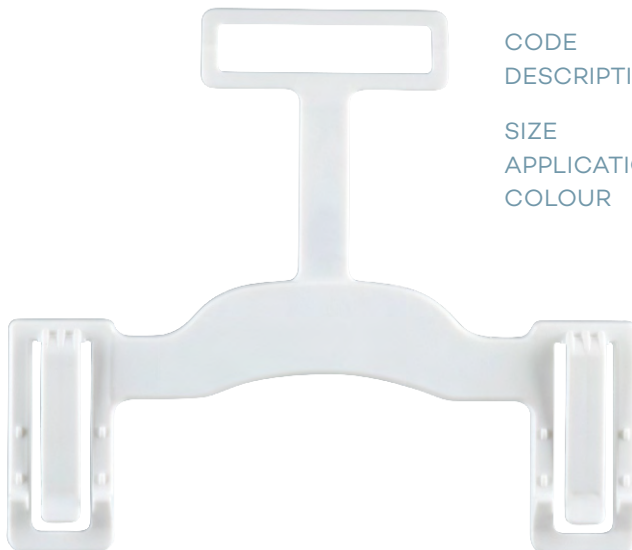

Printed - Piping Hot

CODE	PC19LWH
DESCRIPTION	PIPING HOT BOTTOM HANGER WITH LOOP
SIZE	190mm
APPLICATION	Childrens
COLOUR	White