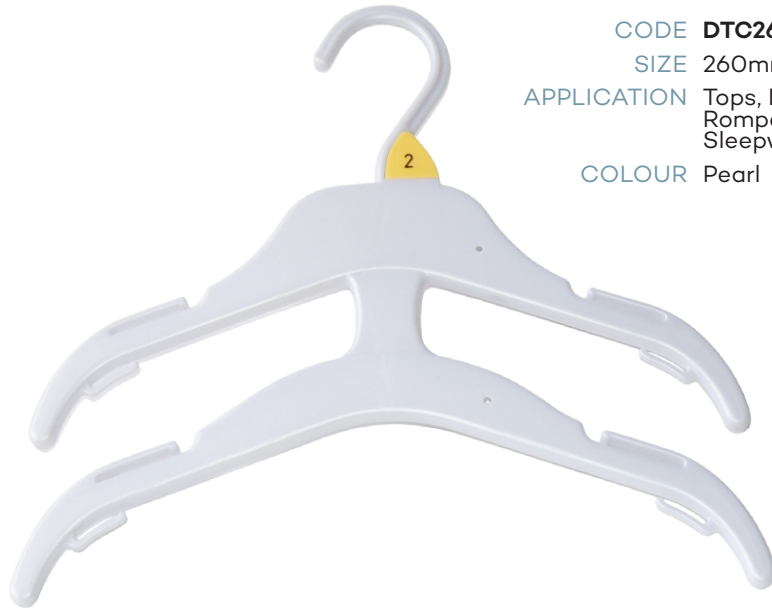

Childrens hangers

CODE **TC36BL**
SIZE 360mm
APPLICATION Tops, Dresses, Knitwear, Jackets,
Rompers, Overalls, Spencers,
Sleepwear & Multi-garment
COLOUR Black

CODE **TC36PL**
SIZE 360mm
APPLICATION Tops, Dresses, Knitwear, Jackets,
Rompers, Overalls, Spencers,
Sleepwear & Multi-garment
COLOUR Pearl

CODE **TC41BL**
SIZE 410mm
APPLICATION Tops, Dresses, Knitwear, Jackets,
Rompers, Overalls, Spencers,
Sleepwear & Multi-garment
COLOUR Black

CODE **AC67CBL**
APPLICATION Foam Sleeve
COLOUR Black

Childrens hangers