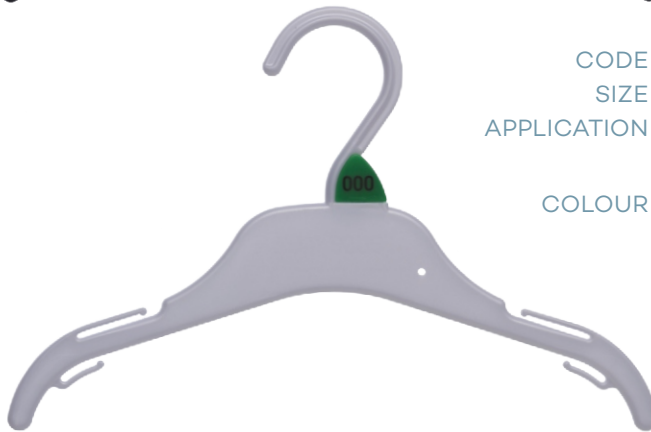

Childrens hangers

CODE **TC26BL**
SIZE 260mm
APPLICATION Tops, Dresses, Knitwear,
Jackets, Rompers, Overalls,
Spencers & Sleepwear
COLOUR Black

CODE **TC26PL**
SIZE 260mm
APPLICATION Tops, Dresses, Knitwear,
Jackets, Rompers, Overalls,
Spencers & Sleepwear
COLOUR Pearl