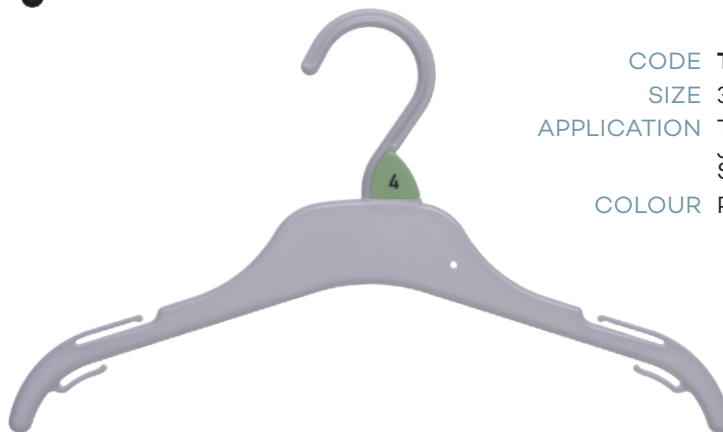

CODE **TC30PL**
SIZE 300mm
APPLICATION Tops, Dresses, Knitwear,
Jackets, Rompers, Overalls,
Spencers & Sleepwear
COLOUR Pearl