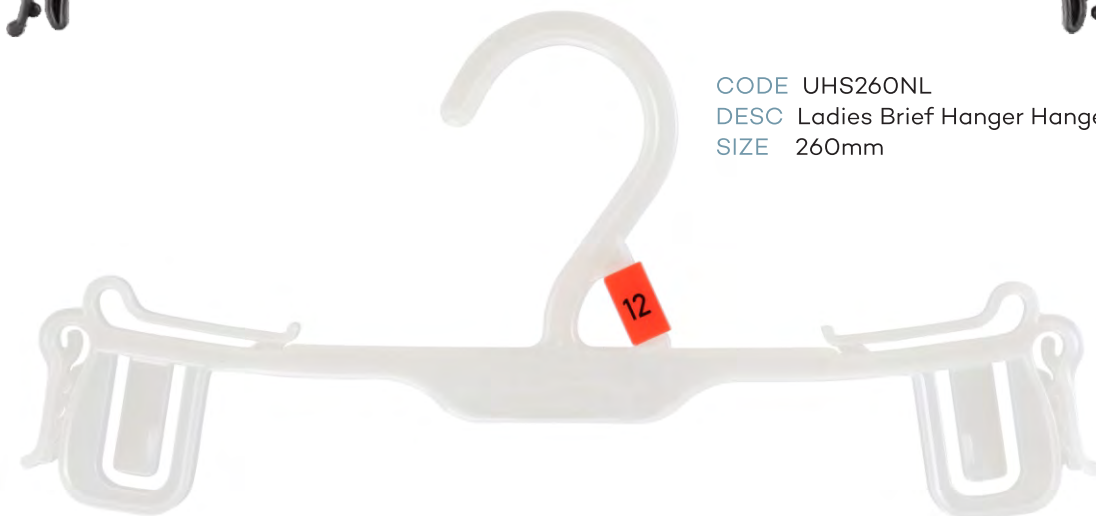

CODE UHS260NL
DESC Ladies Brief Hanger Hanger
SIZE 260mm