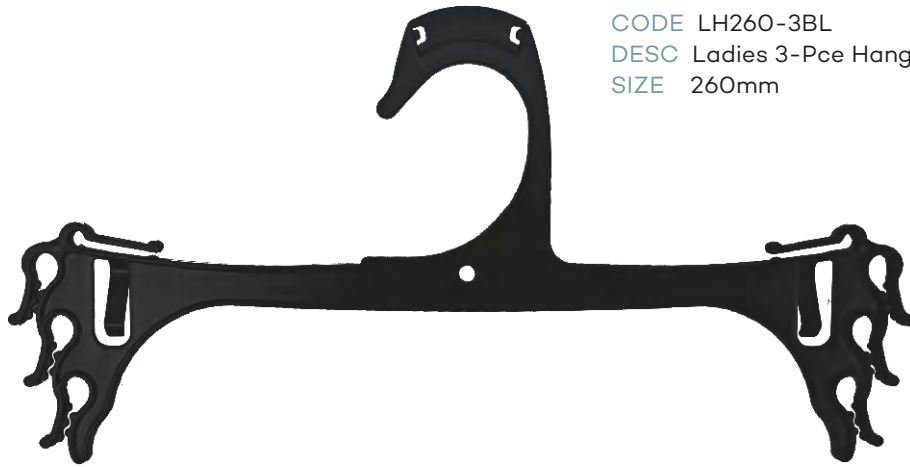

CODE LH85CR
DESC Ladies Underwear Set Hanger
SIZE 270mm

Lingerie / Underwear

CODE LH88BL
DESC Mens Underwear 2 Pce Hanger
SIZE 260mm

CODE UHS260NL
DESC Ladies Brief Hanger Hanger
SIZE 260mm

CODE LH93CR
DESC Ladies 3 Pack Hanger
SIZE 260mm

Lingerie / Underwear

CODE LH260-3BL
DESC Ladies 3-Pce Hanger
SIZE 260mm

CODE BR32CR
DESC Ladies Bra Hanger
SIZE 285mm

CODE BR29CR
DESC Ladies Bra Hanger
SIZE 290mm

Accessories

CODE SC70BL
DESC Round Scarf Hook
SIZE 170mm