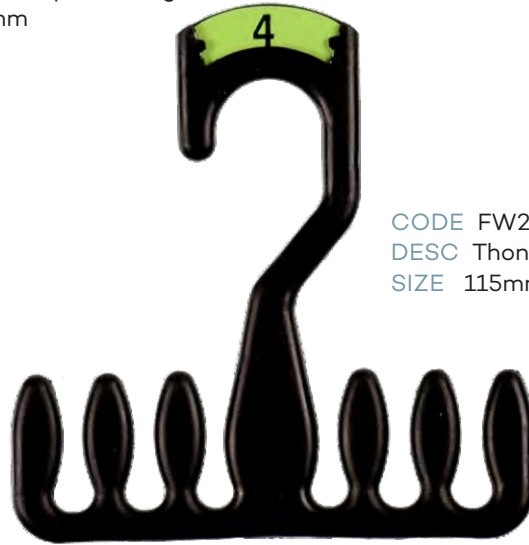

Lingerie / Underwear

CODE LH260-3BL
DESC Ladies 3-Pce Hanger
SIZE 260mm

CODE BR32CR
DESC Ladies Bra Hanger
SIZE 285mm

CODE BR29CR
DESC Ladies Bra Hanger
SIZE 290mm

Accessories

CODE SC70BL
DESC Round Scarf Hook
SIZE 170mm

CODE AC30BL
DESC Gun Hook
SIZE 70mm

Footwear

CODE FW25BL
DESC Multi Purpose Hanger
SIZE 170mm

CODE FW24BL
DESC Thong Hanger
SIZE 115mm

CODE FW77BL
DESC Multi Purpose Hanger
SIZE 195mm

CODE FW26BL
DESC Multi Purpose Hanger
SIZE 215mm