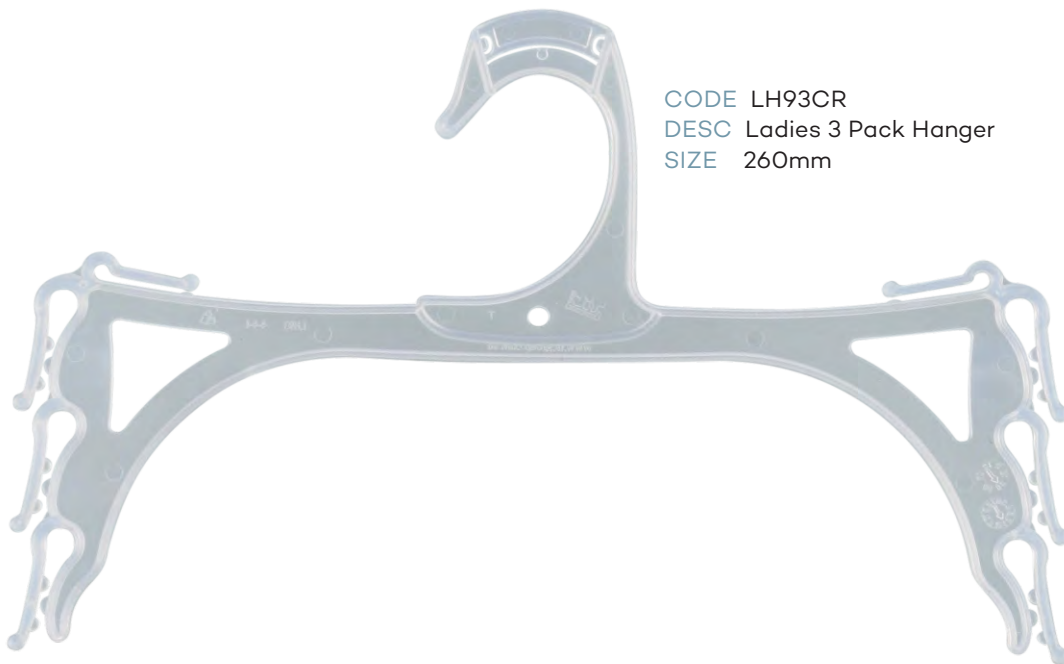

CODE LH85CR
DESC Ladies Underwear Set Hanger
SIZE 270mm

Lingerie / Underwear

CODE LH88BL
DESC Mens Underwear 2 Pce Hanger
SIZE 260mm

CODE UHS260NL
DESC Ladies Brief Hanger Hanger
SIZE 260mm

CODE LH93CR
DESC Ladies 3 Pack Hanger
SIZE 260mm

Lingerie / Underwear

CODE LH260-3BL
DESC Ladies 3-Pce Hanger
SIZE 260mm

CODE BR32CR
DESC Ladies Bra Hanger
SIZE 285mm

CODE BR29CR
DESC Ladies Bra Hanger
SIZE 290mm

Accessories

CODE SC70BL
DESC Round Scarf Hook
SIZE 170mm