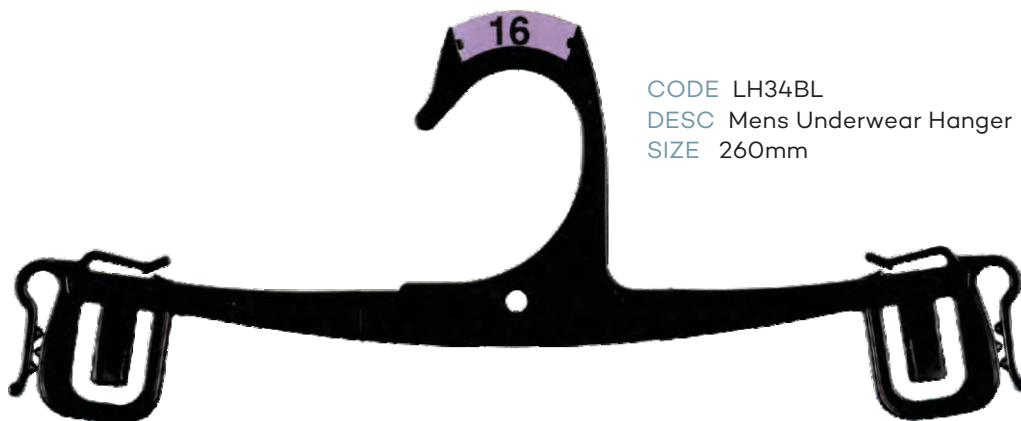

CODE LH34BL
DESC Mens Underwear Hanger
SIZE 260mm