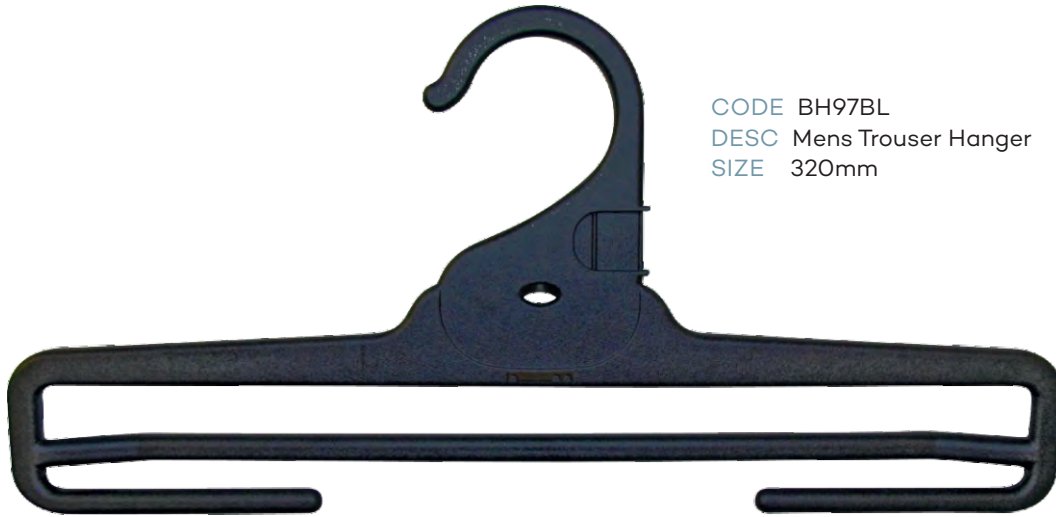

Mens Bottoms

CODE BH97BL
DESC Mens Trouser Hanger
SIZE 320mm

CODE BSL82BL
DESC Mens Bottom Hanger with Soft Pad
SIZE 310mm

CODE JH120BL
DESC Jean Hook Hanger
SIZE 120mm

Mens Sleepwear

CODE TH45BL
DESC Mens Top Hanger
SIZE 460mm

CODE BH61LBL
DESC Mens Bottom Hanger with Loop
SIZE 310mm

CODE BH62BL
DESC Mens Bottom Hanger
SIZE 310mm

CODE BH63BL
DESC Mens Bottom Hanger
SIZE 350mm

Mens Sleepwear

CODE BH97BL
DESC Mens Trouser Hanger
SIZE 320mm