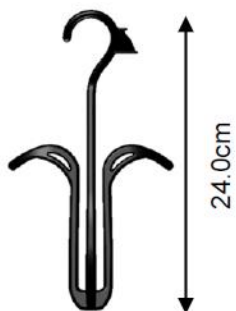

## SIZES

16cm – Ladies & Children's formal shoes

21cm – Ladies & Children's shoe

26cm – Larger Ladies Casual Shoes/Slippers

30cm – Men's Casual Shoes/Slippers/Trainers

FW2260 – 26cm

## AVAILABLE

China

FW2300 – 30cm

# Footwear

FW2000 – 20cm

FW2280 – 28cm

FW2320 – 32cm

## Winged Toes Up

Suitable for Formal Shoes, Court Shoes, Slippers and Trainers

**SIZES**  
20cm – Ladies Formal/  
Court Shoes  
28cm – Larger Ladies  
Formal Shoes  
32cm – Men's Formal Shoes

**COLOUR** Black