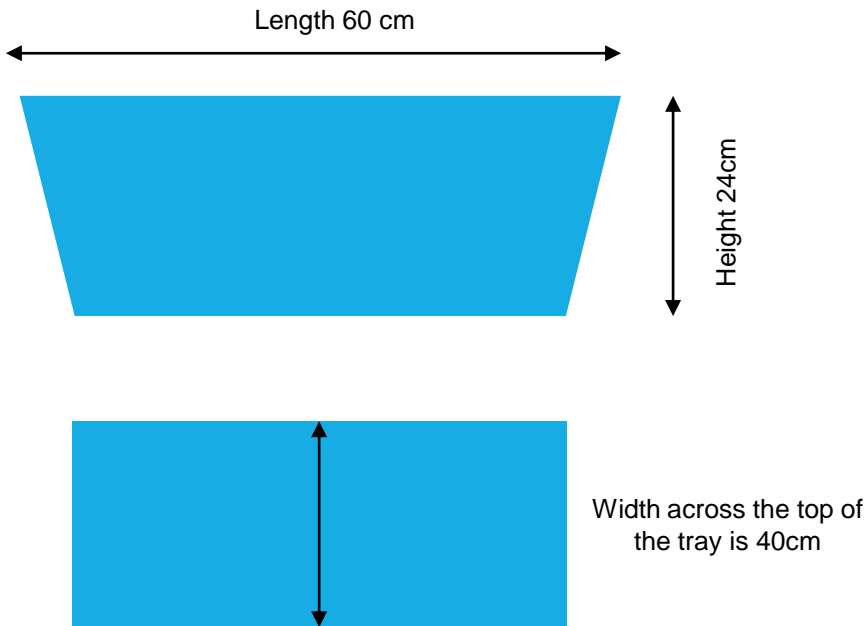

Packing Method

You will need to consider whether or not the garment should be sent hanging in transit or flat packed. For example kids, BTS shirts would be ideal for blue trays and would generally not be considered for hanging in transit.

Garments that are too large for our blue boxes (see measurements) should be considered for hanging in transit and not boxed as this causes increased workload for depot and added complexity to load.

Anything that goes in a blue box must go to depot number 460. If it does not fit in a blue box it must go to depot number 461.