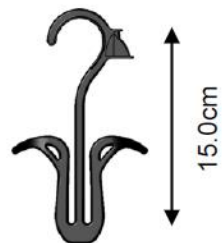

Footwear

FW2000 – 20cm

FW2280 – 28cm

FW2320 – 32cm

Winged Toes Up

Suitable for Formal Shoes, Court Shoes, Slippers and Trainers

SIZES
20cm – Ladies Formal/
Court Shoes
28cm – Larger Ladies
Formal Shoes
32cm – Men's Formal Shoes

COLOUR Black

AVAILABLE China