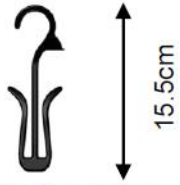

FW2210 – 21cm

SIZES

16cm – Ladies & Children's formal shoes

21cm – Ladies & Children's shoe

26cm – Larger Ladies Casual Shoes/Slippers

30cm – Men's Casual Shoes/Slippers/Trainers