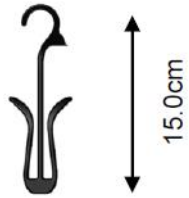

## Toes Up

Suitable for Formal Shoes, Court Shoes, Slippers and Trainers

FW2210 – 21cm

## SIZES

16cm – Ladies & Children's formal shoes

21cm – Ladies & Children's shoe

26cm – Larger Ladies Casual Shoes/Slippers

30cm – Men's Casual Shoes/Slippers/Trainers

FW2260 – 26cm