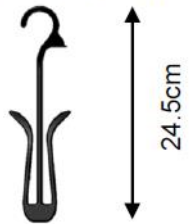

FW2300 – 30cm