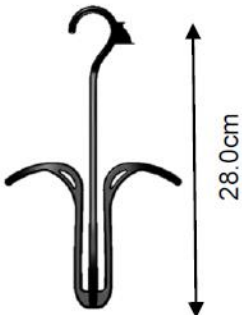

## SIZES

16cm – Ladies & Children's formal shoes

21cm – Ladies & Children's shoe

26cm – Larger Ladies Casual Shoes/Slippers

30cm – Men's Casual Shoes/Slippers/Trainers

FW2260 – 26cm

## AVAILABLE

China

FW2300 – 30cm

# Footwear

FW2000 – 20cm

FW2280 – 28cm

FW2320 – 32cm

## Winged Toes Up

Suitable for Formal Shoes, Court Shoes, Slippers and Trainers

**SIZES**  
20cm – Ladies Formal/  
Court Shoes  
28cm – Larger Ladies  
Formal Shoes  
32cm – Men's Formal Shoes

**COLOUR** Black