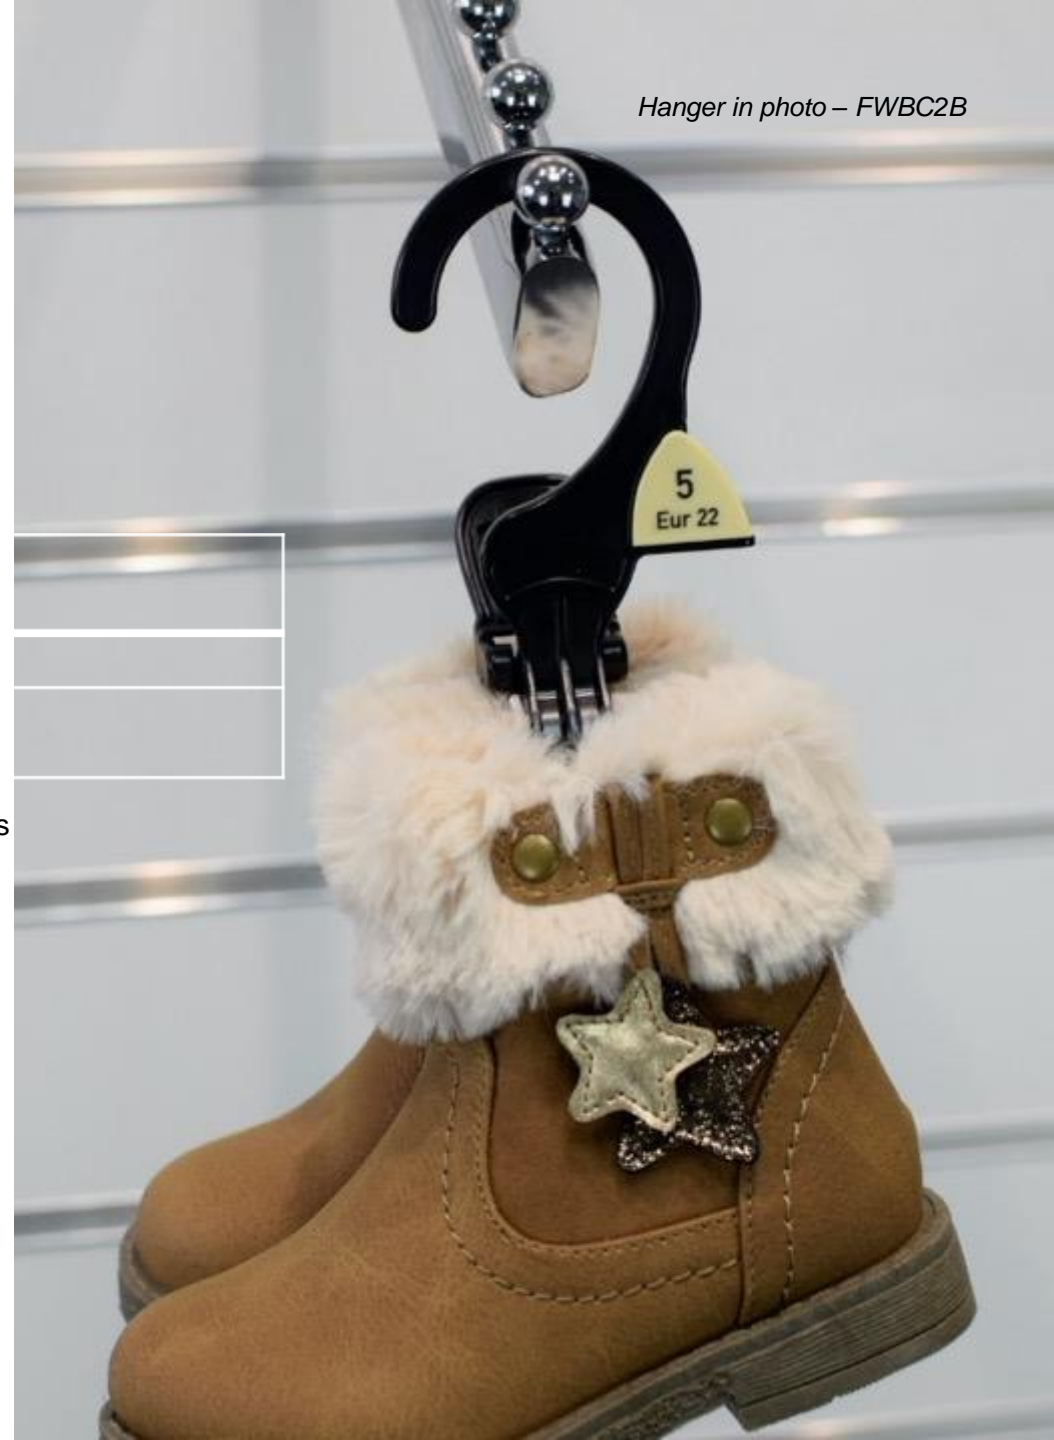

Suitable for Boots, Winter – Cuffed/Padded Boots

Suitable for thicker garments (e.g. joggers)

Suitable for Hanging Transit: No

SIZES Wide

COLOUR Black

AVAILABLE China

This is a guide only. Hanger size will vary dependent on style of garment. Please check before ordering.