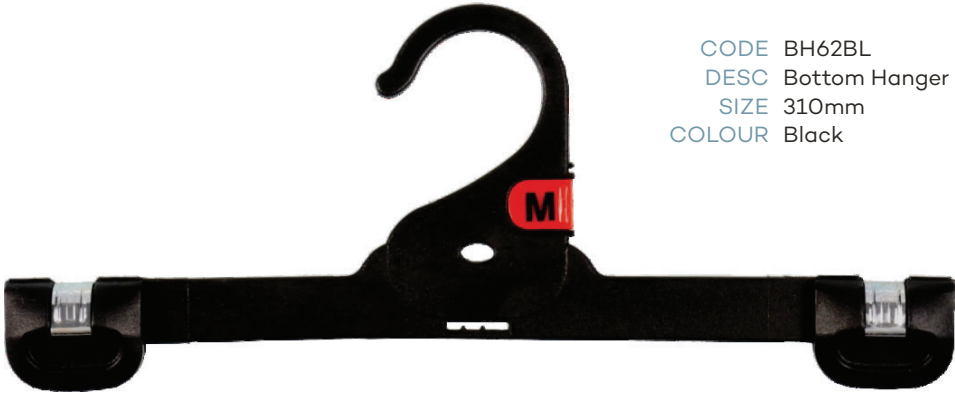

Adult Tops

CODE TH43BL
DESC Top Hanger
SIZE 400mm
COLOUR Black

CODE TH45BL
DESC Top Hanger
SIZE 460mm
COLOUR Black

Adult Bottoms

CODE BH62BL
DESC Bottom Hanger
SIZE 310mm
COLOUR Black

CODE JR02BL
DESC Janger Hanger
SIZE 160mm
COLOUR Black