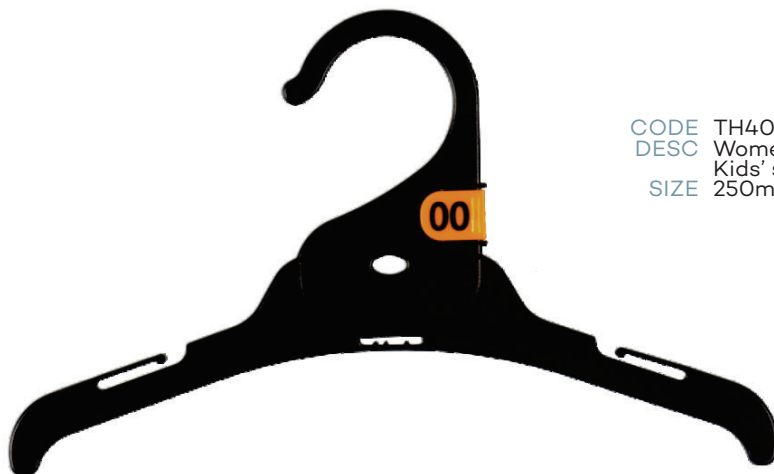

Top Hangers

CODE TH40XBL
DESC Women's bras, crop tops
Kids' singlets
SIZE 250mm