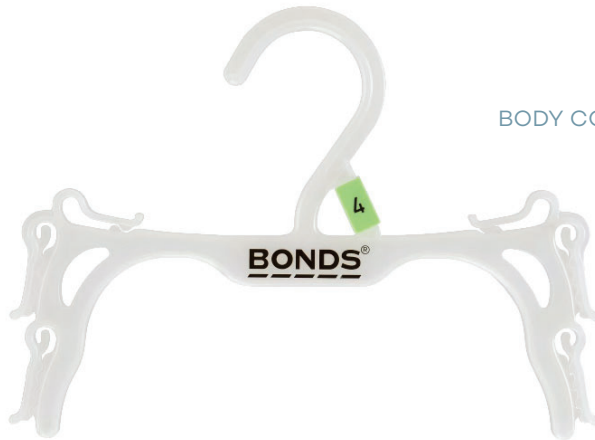

Lingerie / Swimwear

CODE UHS210BBLNL
DESC Underwear Hanger
SIZE 210mm
BODY COLOUR Natural

CODE UHS260BBLNL
DESC Underwear Hanger
SIZE 260mm
BODY COLOUR Natural

Specialty

CODE TCB210-2BBLNL
DESC 2-Prong Hanger
SIZE 210mm
BODY COLOUR Natural

CODE TCB210-4BBLNL
DESC 4-Prong Hanger
SIZE 210mm
BODY COLOUR Natural

Lingerie / Swimwear

CODE UHS210-2BBLNL
DESC Double Underwear Hanger
SIZE 210mm
BODY COLOUR Natural

CODE UHS210-3BBLNL
DESC Triple Underwear Hanger
SIZE 210mm
BODY COLOUR Natural

CODE BRS290BBLNL
DESC Bra Hanger
SIZE 290mm
BODY COLOUR Natural

Accessories

CODE **AC67BL**
DESC Foam Sleeve

CODE **AC30CL**
DESC Gun Hook
SIZE 70mm

CODE **AC65CR**
DESC Hook & Loop
SIZE 90mm x 70mm
BODY COLOUR Crystal