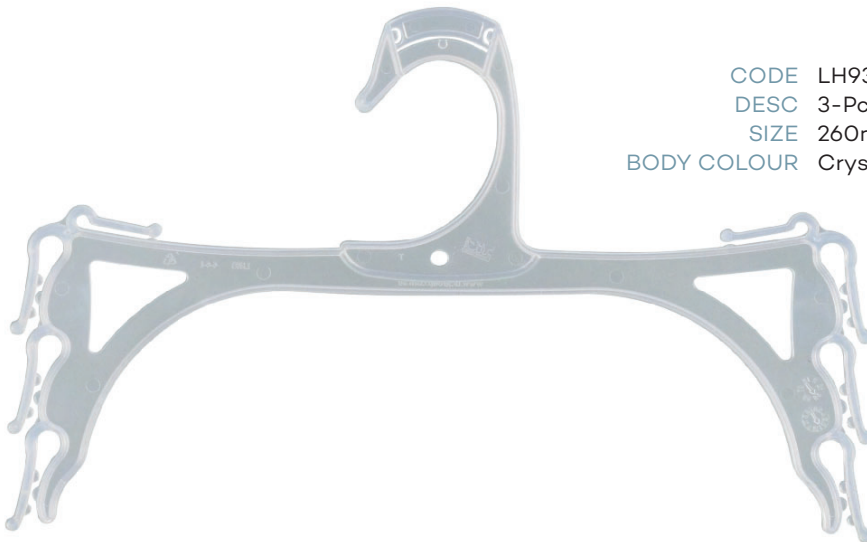

CODE LH93CR
DESC 3-Pce Set
SIZE 260mm
BODY COLOUR Crystal