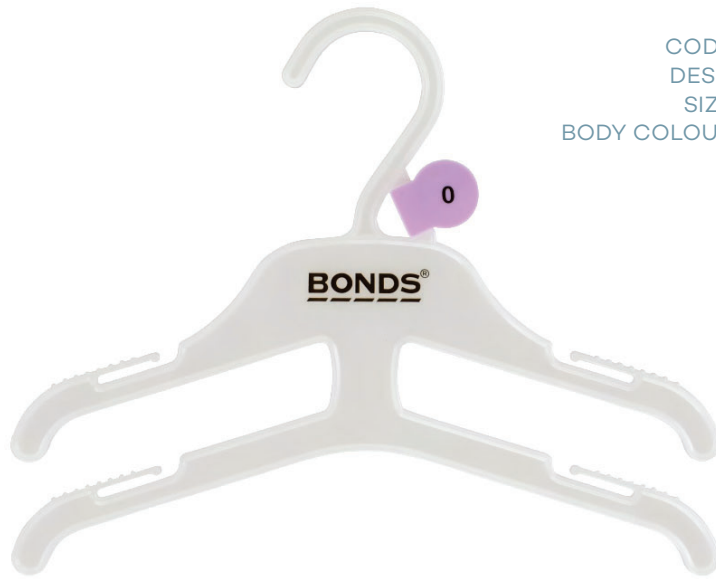

Specialty

CODE TIP250DBBLNL
DESC Double Top Hanger
SIZE 250mm
BODY COLOUR Natural