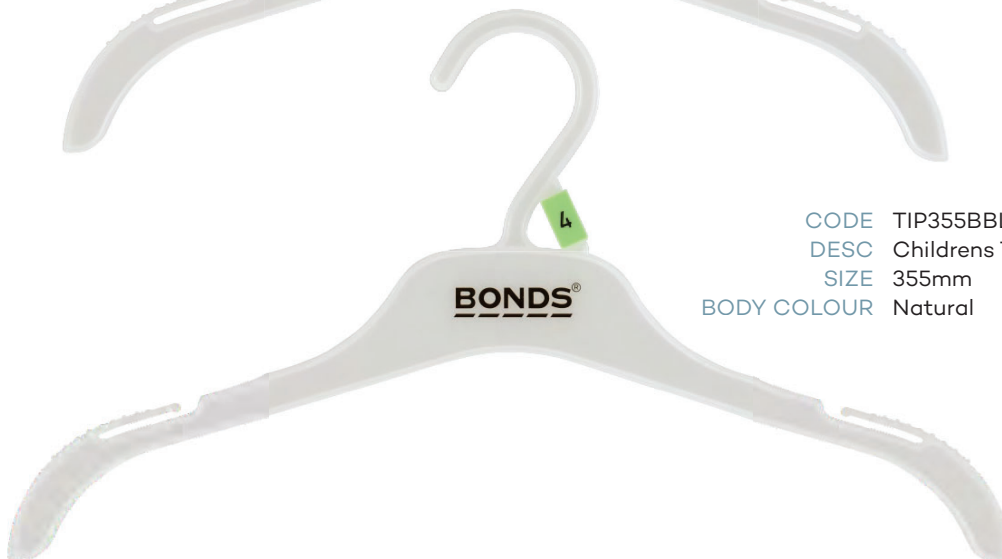

CODE TIP355BBLNL
DESC Childrens Top Hanger
SIZE 355mm
BODY COLOUR Natural