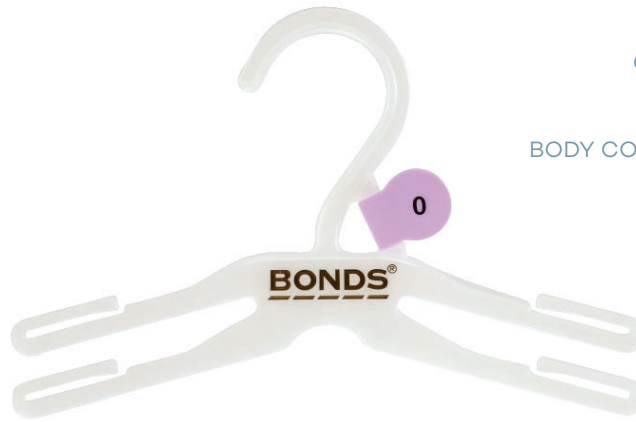

Lingerie / Swimwear

CODE UHS210BBLNL
DESC Underwear Hanger
SIZE 210mm
BODY COLOUR Natural

CODE UHS260BBLNL
DESC Underwear Hanger
SIZE 260mm
BODY COLOUR Natural

Specialty

CODE TCB210-2BBLNL
DESC 2-Prong Hanger
SIZE 210mm
BODY COLOUR Natural

CODE BRS290BBLNL
DESC Bra Hanger
SIZE 290mm
BODY COLOUR Natural

Accessories

CODE **AC67BL**
DESC Foam Sleeve

CODE **AC30CL**
DESC Gun Hook
SIZE 70mm

CODE **AC65CR**
DESC Hook & Loop
SIZE 90mm x 70mm
BODY COLOUR Crystal