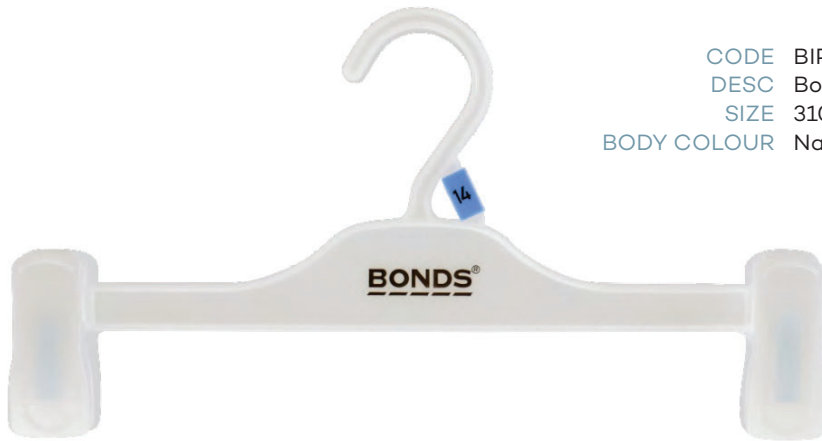

Childrens Bottoms

CODE BIPPC140BBLNL
DESC Baby Bottom Hanger
SIZE 140mm
BODY COLOUR Natural

CODE BIPPC200BBLNL
DESC Baby Bottom Hanger
SIZE 200mm
BODY COLOUR Natural

CODE BIP25OSP-BBLNL
DESC Bottom Hanger
SIZE 250mm
BODY COLOUR Natural

Adults Tops

CODE TIP410BBLNL
DESC Top Hanger
SIZE 410mm
BODY COLOUR Natural

CODE TIP460BBLNL
DESC Top Hanger
SIZE 460mm
BODY COLOUR Natural

Adults Bottoms

CODE BIP310-SPBBLNL
DESC Bottom Hanger with Soft Pads
SIZE 310mm
BODY COLOUR Natural

CODE BIP350-SPBBLNL
DESC Bottom Hanger with Soft Pads
SIZE 350mm
BODY COLOUR Natural

CODE BSL82BBLNL
DESC Bottom Hanger with Soft Pads
SIZE 310mm
BODY COLOUR Natural

Specialty

CODE TIP250DBBLNL
DESC Double Top Hanger
SIZE 250mm
BODY COLOUR Natural