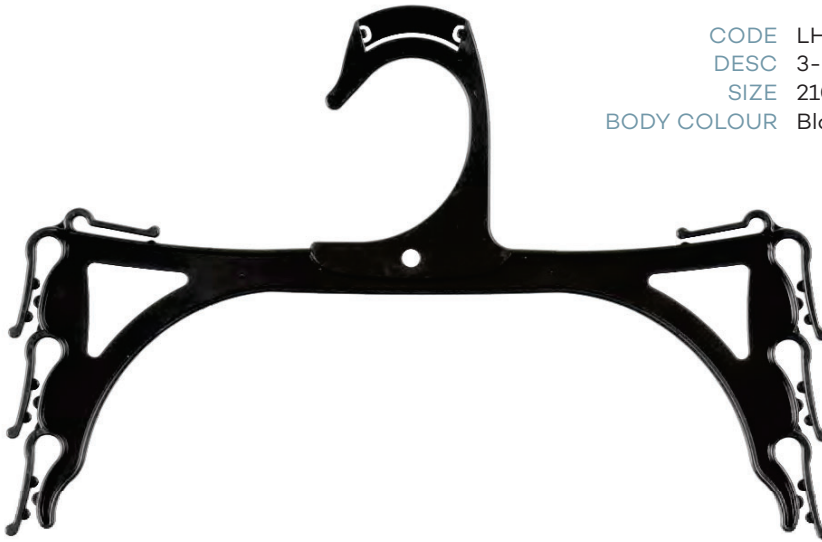

JOCKEY™

Index

CODE	DESCRIPTION	SIZE	COLOUR
TIP410JBLCL	Top Hanger	410mm	Clear
BOTTOMS			
BIP250-SPJBLCL	Bottom Hanger	250mm	Clear
BIP310-SPJBLCL	Bottom Hanger	310mm	Clear
UNDERWEAR			
CLIP270CL	Clip Hanger	270mm	Clear
LH285CR	Brief Hanger	285mm	Clear
LH99BL	3-pce Set Hanger	210mm	Black
LH93CR	3-pce Set Hanger	260mm	Crystal
SIZES			
AC22	3-pce Set Hanger		Black

Tops

CODE TIP410JBLCL
DESC Top Hanger
SIZE 410mm
BODY COLOUR Clear

Bottoms

CODE BIP310-SPJBLCL
DESC Bottom Hanger
SIZE 310mm
BODY COLOUR Clear

Clip

CODE CLIP270CL
DESC Clip Hanger
SIZE 270mm
BODY COLOUR Clear