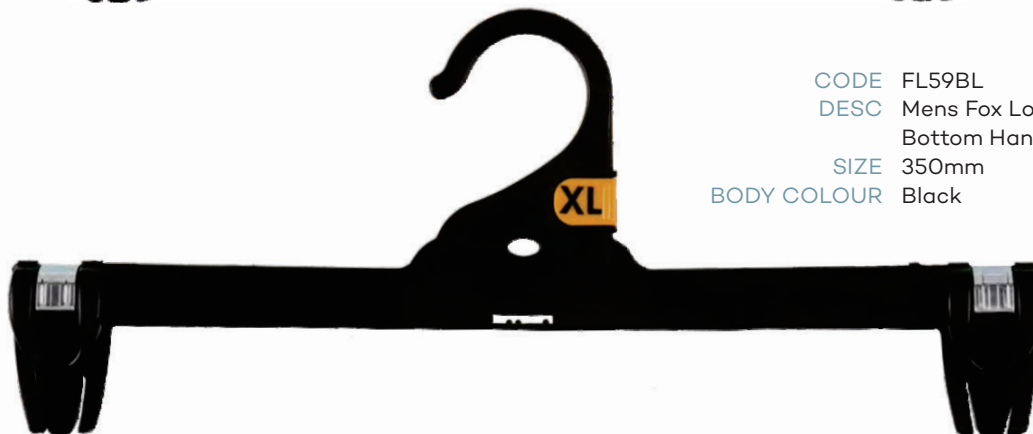

CODE FL59BL
DESC Mens Fox Lock
Bottom Hanger
SIZE 350mm
BODY COLOUR Black