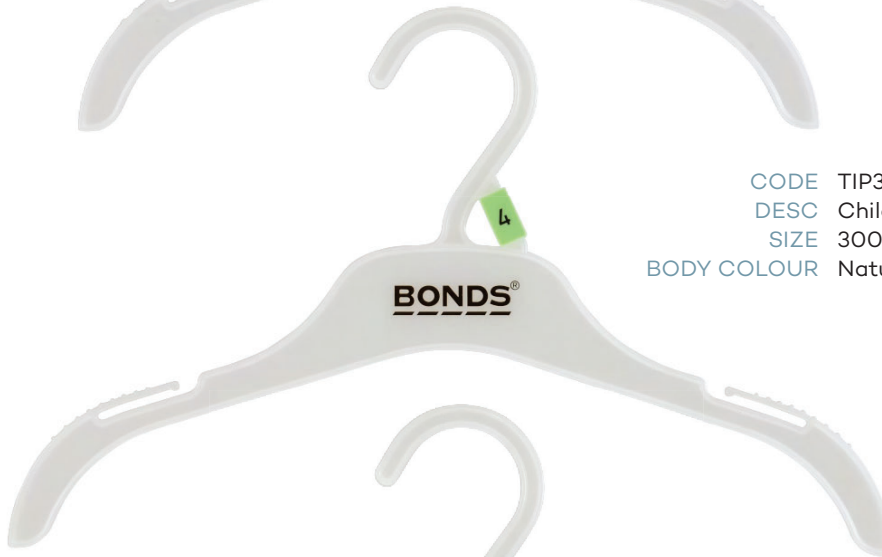

CODE TIP300BBLNL
DESC Childrens Top Hanger
SIZE 300mm
BODY COLOUR Natural