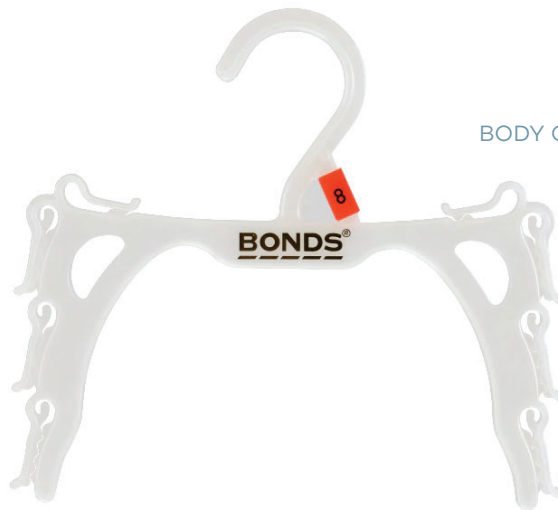

CODE TIP260/170BBLNL
DESC Set Hanger
SIZE 260 x 170mm
BODY COLOUR Natural

Specialty

CODE SWR23BBLNL
DESC Sleepwear Hanger
SIZE 230mm
BODY COLOUR Natural

CODE SWR27BBLNL
DESC Sleepwear Hanger
SIZE 270mm
BODY COLOUR Natural

Lingerie / Swimwear

CODE UHS210BBLNL
DESC Underwear Hanger
SIZE 210mm
BODY COLOUR Natural

CODE UHS260BBLNL
DESC Underwear Hanger
SIZE 260mm
BODY COLOUR Natural

Specialty

CODE TCB210-2BBLNL
DESC 2-Prong Hanger
SIZE 210mm
BODY COLOUR Natural

CODE TCB210-4BBLNL
DESC 4-Prong Hanger
SIZE 210mm
BODY COLOUR Natural

Lingerie / Swimwear

CODE UHS210-2BBLNL
DESC Double Underwear Hanger
SIZE 210mm
BODY COLOUR Natural

CODE UHS210-3BBLNL
DESC Triple Underwear Hanger
SIZE 210mm
BODY COLOUR Natural

CODE BRS290BBLNL
DESC Bra Hanger
SIZE 290mm
BODY COLOUR Natural

Accessories

CODE **AC67BL**
DESC Foam Sleeve

CODE **AC30CL**
DESC Gun Hook
SIZE 70mm

CODE **AC65CR**
DESC Hook & Loop
SIZE 90mm x 70mm
BODY COLOUR Crystal