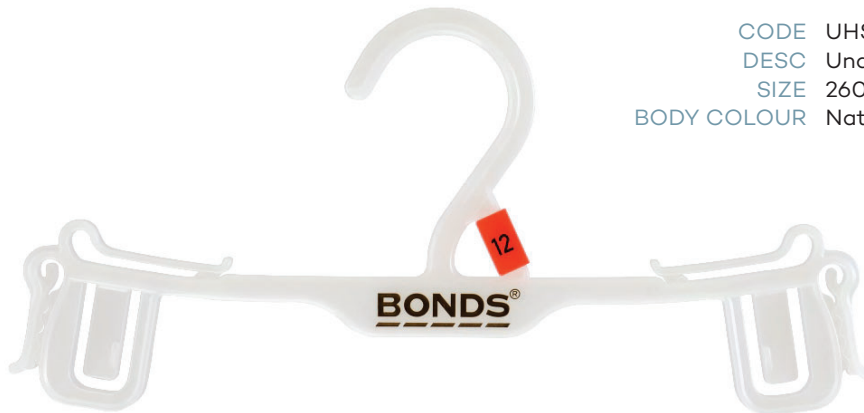

CODE UHS260BBLNL
DESC Underwear Hanger
SIZE 260mm
BODY COLOUR Natural