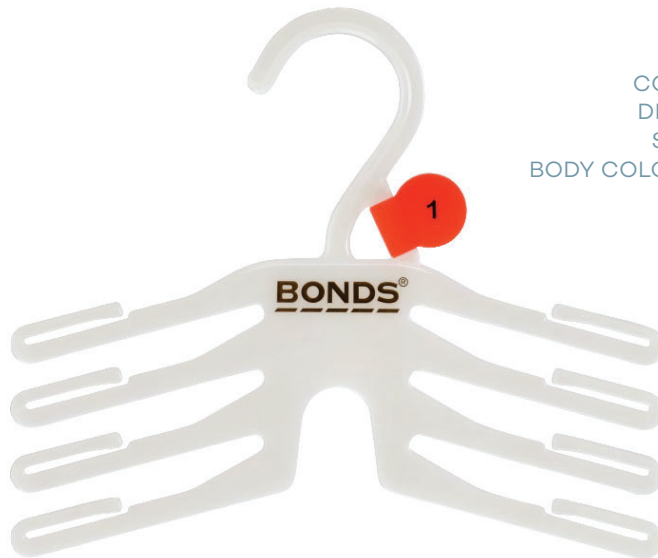

Lingerie / Swimwear

CODE UHS210BBLNL
DESC Underwear Hanger
SIZE 210mm
BODY COLOUR Natural

CODE UHS260BBLNL
DESC Underwear Hanger
SIZE 260mm
BODY COLOUR Natural

Specialty

CODE TCB210-2BBLNL
DESC 2-Prong Hanger
SIZE 210mm
BODY COLOUR Natural

CODE TCB210-4BBLNL
DESC 4-Prong Hanger
SIZE 210mm
BODY COLOUR Natural

Lingerie / Swimwear

CODE UHS210-2BBLNL
DESC Double Underwear Hanger
SIZE 210mm
BODY COLOUR Natural

CODE UHS210-3BBLNL
DESC Triple Underwear Hanger
SIZE 210mm
BODY COLOUR Natural

CODE BRS290BBLNL
DESC Bra Hanger
SIZE 290mm
BODY COLOUR Natural

Accessories

CODE **AC67BL**
DESC Foam Sleeve

CODE **AC30CL**
DESC Gun Hook
SIZE 70mm

CODE **AC65CR**
DESC Hook & Loop
SIZE 90mm x 70mm
BODY COLOUR Crystal