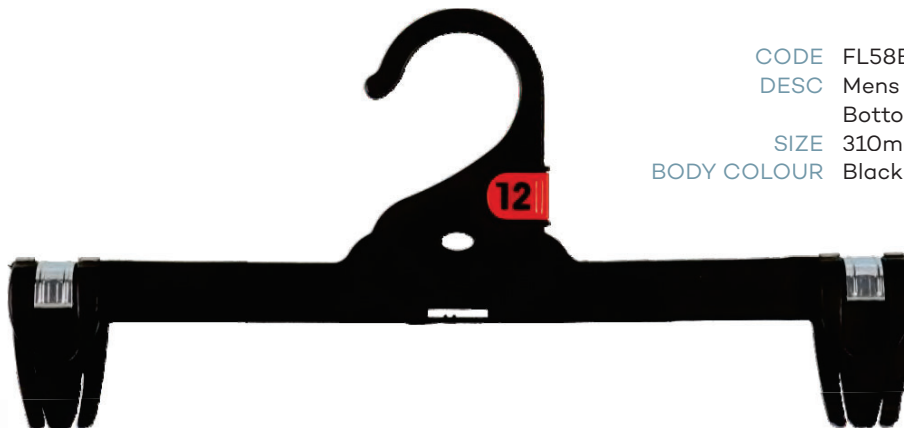

CODE BRS290BBLNL
DESC Bra Hanger
SIZE 290mm
BODY COLOUR Natural

Accessories

CODE **AC67BL**
DESC Foam Sleeve

CODE **AC30CL**
DESC Gun Hook
SIZE 70mm

CODE **AC65CR**
DESC Hook & Loop
SIZE 90mm x 70mm
BODY COLOUR Crystal

Size Clips

CODE **NSCB**
DESC Round Baby Size Clip
BODY COLOUR Assorted

CODE **NS**
DESC Neck Size Clip
BODY COLOUR Assorted

CODE **AC16**
DESC Sizer for BSL82BBLNL
BODY COLOUR Assorted

Index

TOPS			
CODE	DESCRIPTION	SIZE	COLOUR
TH41XBL	Top Hanger	300mm	Black
TH43BL	Top Hanger	400mm	Black
TH45BL	Top Hanger	460mm	Black
BOTTOMS			
BH60BL	Bottom Hanger	210mm	Black
FL57BL	Bottom Fox Lock Hanger	280mm	Black
FL58BL	Bottom Fox Lock Hanger	310mm	Natural
FL59BL	Bottom Fox Lock Hanger	350mm	Natural
UNDERWEAR			
LH285CR	Brief Hanger	285mm	Clear
UHS210CNRNL	Brief Hanger	210mm	Natural
UHS260CNRNL	Brief Hanger	260mm	Natural
BRS290CNRNL	Bra Hanger	290mm	Natural
ACCESSORIES			
AC65BL	Hook & Loop	90mm	Black
SIZES			
AC16	Plastic Hook		Asst
LC	Underwear		Asst
NS	Underwear / Bra		Asst

Tops

CODE TH41XBL
DESC Childrens Top Hanger
SIZE 300mm
BODY COLOUR Black

CODE TH43BL
DESC Ladies Top Hanger
SIZE 400mm
BODY COLOUR Black

CODE TH45BL
DESC Ladies Top Hanger
SIZE 460mm
BODY COLOUR Black

Bottoms

CODE BH60BL
DESC Childrens Bottom Hanger
SIZE 210mm
BODY COLOUR Black

CODE FL57BL
DESC Childrens Bottom Fox
Lock Hanger
SIZE 280mm
BODY COLOUR Black

CODE FL58BL
DESC Mens Fox Lock
Bottom Hanger
SIZE 310mm
BODY COLOUR Black