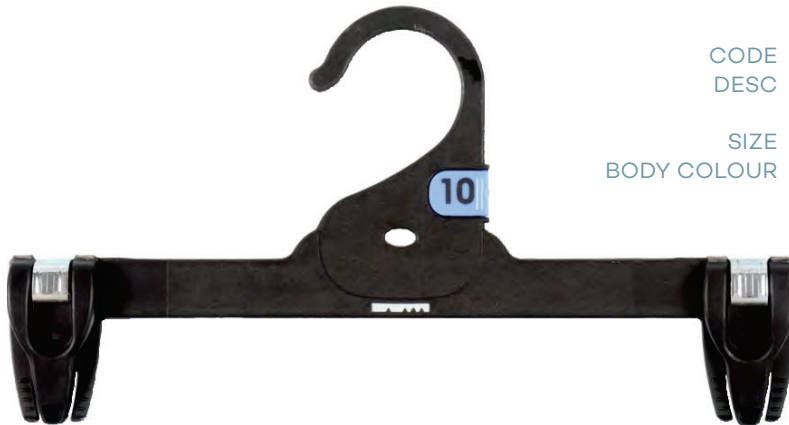

CODE BRS290BBLNL
DESC Bra Hanger
SIZE 290mm
BODY COLOUR Natural

Accessories

CODE **AC67BL**
DESC Foam Sleeve

CODE **AC30CL**
DESC Gun Hook
SIZE 70mm

CODE **AC65CR**
DESC Hook & Loop
SIZE 90mm x 70mm
BODY COLOUR Crystal

Size Clips

CODE **NSCB**
DESC Round Baby Size Clip
BODY COLOUR Assorted

CODE **NS**
DESC Neck Size Clip
BODY COLOUR Assorted

CODE **AC16**
DESC Sizer for BSL82BBLNL
BODY COLOUR Assorted

Index

TOPS			
CODE	DESCRIPTION	SIZE	COLOUR
TH41XBL	Top Hanger	300mm	Black
TH43BL	Top Hanger	400mm	Black
TH45BL	Top Hanger	460mm	Black
BOTTOMS			
BH60BL	Bottom Hanger	210mm	Black
FL57BL	Bottom Fox Lock Hanger	280mm	Black
FL58BL	Bottom Fox Lock Hanger	310mm	Natural
FL59BL	Bottom Fox Lock Hanger	350mm	Natural
UNDERWEAR			
LH285CR	Brief Hanger	285mm	Clear
UHS210CNRNL	Brief Hanger	210mm	Natural
UHS260CNRNL	Brief Hanger	260mm	Natural
BRS290CNRNL	Bra Hanger	290mm	Natural
ACCESSORIES			
AC65BL	Hook & Loop	90mm	Black
SIZES			
AC16	Plastic Hook		Asst
LC	Underwear		Asst
NS	Underwear / Bra		Asst

Tops

CODE TH41XBL
DESC Childrens Top Hanger
SIZE 300mm
BODY COLOUR Black

CODE TH43BL
DESC Ladies Top Hanger
SIZE 400mm
BODY COLOUR Black

CODE TH45BL
DESC Ladies Top Hanger
SIZE 460mm
BODY COLOUR Black

Bottoms

CODE BH60BL
DESC Childrens Bottom Hanger
SIZE 210mm
BODY COLOUR Black

CODE FL57BL
DESC Childrens Bottom Fox
Lock Hanger
SIZE 280mm
BODY COLOUR Black

CODE FL58BL
DESC Mens Fox Lock
Bottom Hanger
SIZE 310mm
BODY COLOUR Black