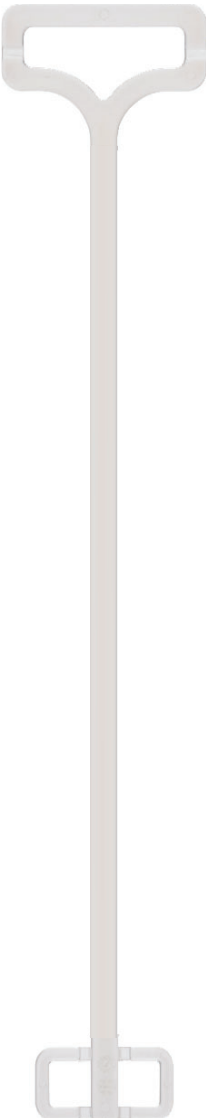

Index - Trenergy

CODE	DESCRIPTION	SIZE	COLOUR	BOX QTY
ADULTS				
TOPS				
CRT430TWHBL	Top Hanger	430mm	Black	200
KNUM46TWHBL	Knitwear Hanger	460mm	Black	100
CRJ390TWHBL	Jacket Hanger	390mm	Black	72
CRJ390FTWHBL	Jacket Hanger with Foam	390mm	Black	72
CRJ420TWHBL	Jacket Hanger	420mm	Black	72
CRJ420FTWHBL	Jacket Hanger with Foam	420mm	Black	72
CRJ460TWHBL	Jacket Hanger	460mm	Black	56
CRJ460FTWHBL	Jacket Hanger with Foam	460mm	Black	56
BOTTOMS				
CRB310TWHBL	Bottom Hanger	310mm	Black	200
5950TWHBL	Bottom Hanger	360mm	Black	100
ACCESSORIES				
AC89NL	Small Connector	89mm	Natural	100
AC244NL	Large Connector	244mm	Natural	100
NSC1002CL	Non-Slip Shoulder Pad	105mm	Clear	200

CODE: KNUM41CRWHCG6
DESCRIPTION: Adults Knitwear Hanger
SIZE: 410mm
APPLICATION: Knitwear
COLOUR: Cool Grey 6

CODE: KNUM46CRWHCG6
DESCRIPTION: Adults Knitwear Hanger
SIZE: 460mm
APPLICATION: Knitwear
COLOUR: Cool Grey 6

“COUNTRY ROAD” Active

CODE: CRT300CG6WH
DESCRIPTION: Top Hanger
SIZE: 300mm
APPLICATION: Tops
COLOUR: White

CODE: CRT380CG6WH
DESCRIPTION: Top Hanger
SIZE: 380mm
APPLICATION: Tops
COLOUR: White

CODE: CRB260CG6WH
DESCRIPTION: Bottom Hanger
SIZE: 260mm
APPLICATION: Bottoms
COLOUR: White

CODE: CRB310CG6WH
DESCRIPTION: Bottom Hanger
SIZE: 310mm
APPLICATION: Bottoms
COLOUR: White

Accessories

CODE: AC89NL
DESCRIPTION: Small Connector
SIZE: 89mm
COLOUR: Natural

CODE: AC244NL
DESCRIPTION: Large Connector
SIZE: 244mm
COLOUR: Natural