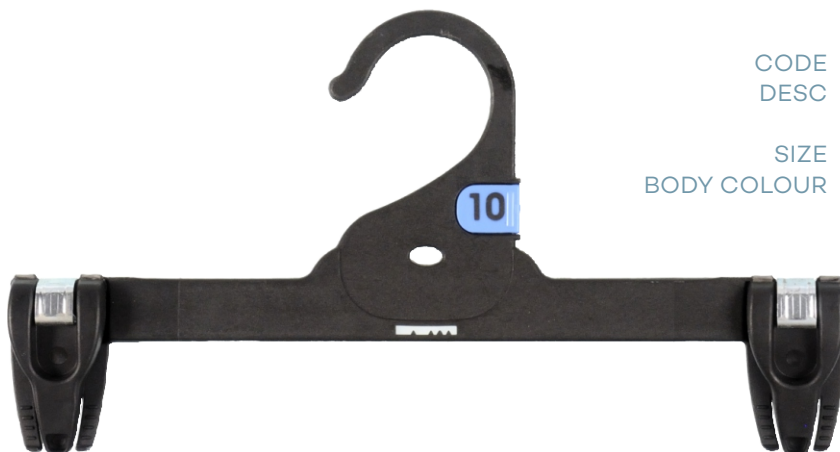

# Tops

CODE TH43BL  
DESC Ladies Top Hanger  
SIZE 400mm  
BODY COLOUR Black

CODE TH45BL  
DESC Ladies Top Hanger  
SIZE 460mm  
BODY COLOUR Black

# Bottoms

CODE FL57BL  
DESC Childrens Bottom Fox  
Lock Hanger  
SIZE 280mm  
BODY COLOUR Black

CODE FL58BL  
DESC Mens Fox Lock  
Bottom Hanger  
SIZE 310mm  
BODY COLOUR Black

CODE FL59BL  
DESC Mens Fox Lock  
Bottom Hanger  
SIZE 350mm  
BODY COLOUR Black