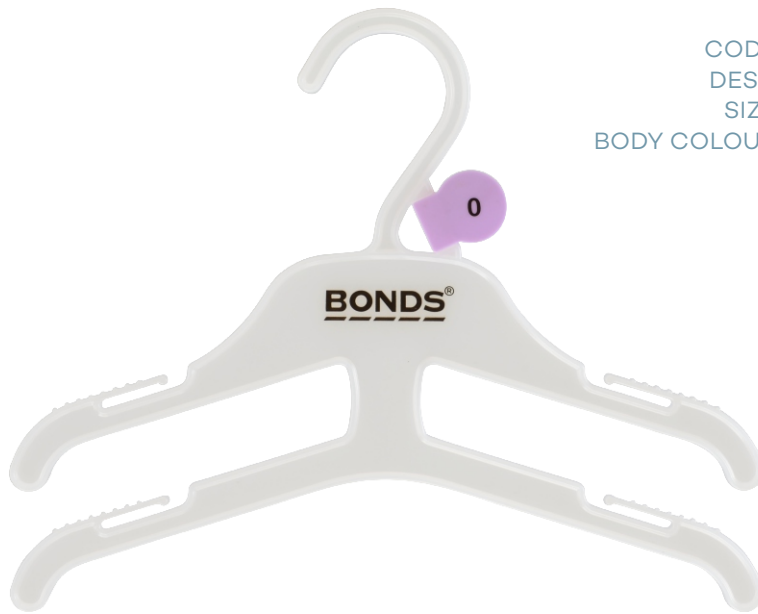

Specialty

CODE TIP250DBBLNL
DESC Double Top Hanger
SIZE 250mm
BODY COLOUR Natural