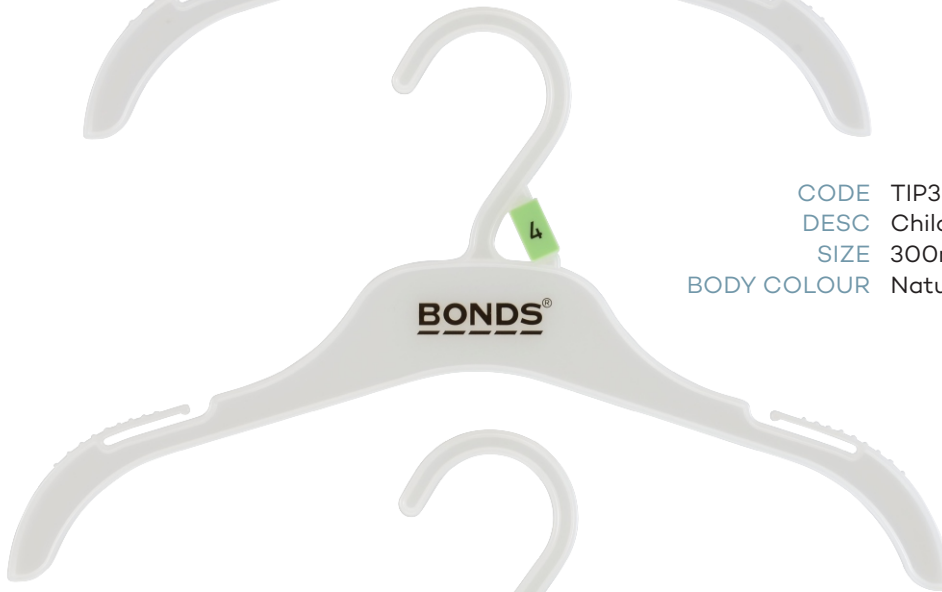

CODE TIP300BBLNL
DESC Childrens Top Hanger
SIZE 300mm
BODY COLOUR Natural