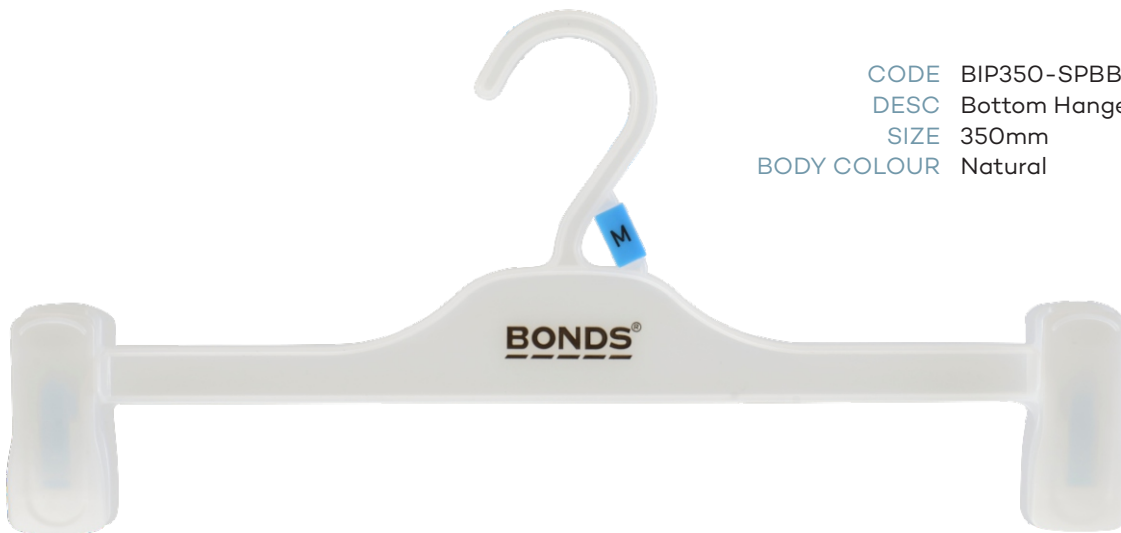

# Childrens Bottoms

CODE BIPPC140BBLNL  
DESC Baby Bottom Hanger  
SIZE 140mm  
BODY COLOUR Natural

CODE BIPPC200BBLNL  
DESC Baby Bottom Hanger  
SIZE 200mm  
BODY COLOUR Natural

CODE BIP250SP-BBLNL  
DESC Bottom Hanger  
SIZE 250mm  
BODY COLOUR Natural

# Adults Tops

CODE TIP410BBLNL  
DESC Top Hanger  
SIZE 410mm  
BODY COLOUR Natural

CODE TIP460BBLNL  
DESC Top Hanger  
SIZE 460mm  
BODY COLOUR Natural

# Adults Bottoms

CODE BIP310-SPBBLNL  
DESC Bottom Hanger with Soft Pads  
SIZE 310mm  
BODY COLOUR Natural

CODE BIP350-SPBBLNL  
DESC Bottom Hanger with Soft Pads  
SIZE 350mm  
BODY COLOUR Natural

CODE BSL82BBLNL  
DESC Bottom Hanger with Soft Pads  
SIZE 310mm  
BODY COLOUR Natural