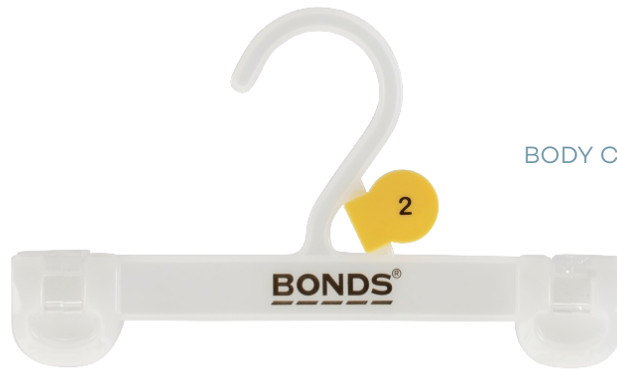

# Childrens Tops

CODE TIP-S250BBLNL  
DESC Childrens Top Hanger  
SIZE 250mm  
BODY COLOUR Natural

CODE TIP-S300BBLNL  
DESC Childrens Top Hanger  
SIZE 300mm  
BODY COLOUR Natural

# Childrens Bottoms

CODE BIPPC140BBLNL  
DESC Baby Bottom Hanger  
SIZE 140mm  
BODY COLOUR Natural

CODE BIPPC200BBLNL  
DESC Baby Bottom Hanger  
SIZE 200mm  
BODY COLOUR Natural

CODE BIP250SP-BBLNL  
DESC Bottom Hanger  
SIZE 250mm  
BODY COLOUR Natural