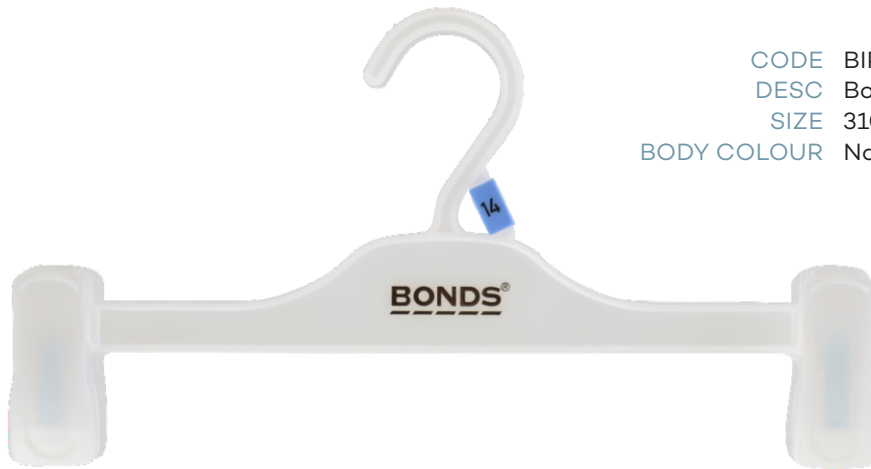

# Childrens Bottoms

CODE BIPPC140BBLNL  
DESC Baby Bottom Hanger  
SIZE 140mm  
BODY COLOUR Natural

CODE BIPPC200BBLNL  
DESC Baby Bottom Hanger  
SIZE 200mm  
BODY COLOUR Natural

CODE BIP250SP-BBLNL  
DESC Bottom Hanger  
SIZE 250mm  
BODY COLOUR Natural

# Adults Tops

CODE TIP410BBLNL  
DESC Top Hanger  
SIZE 410mm  
BODY COLOUR Natural

CODE TIP460BBLNL  
DESC Top Hanger  
SIZE 460mm  
BODY COLOUR Natural

# Adults Bottoms

CODE BIP310-SPBBLNL  
DESC Bottom Hanger with Soft Pads  
SIZE 310mm  
BODY COLOUR Natural

CODE BIP350-SPBBLNL  
DESC Bottom Hanger with Soft Pads  
SIZE 350mm  
BODY COLOUR Natural

CODE BSL82BBLNL  
DESC Bottom Hanger with Soft Pads  
SIZE 310mm  
BODY COLOUR Natural