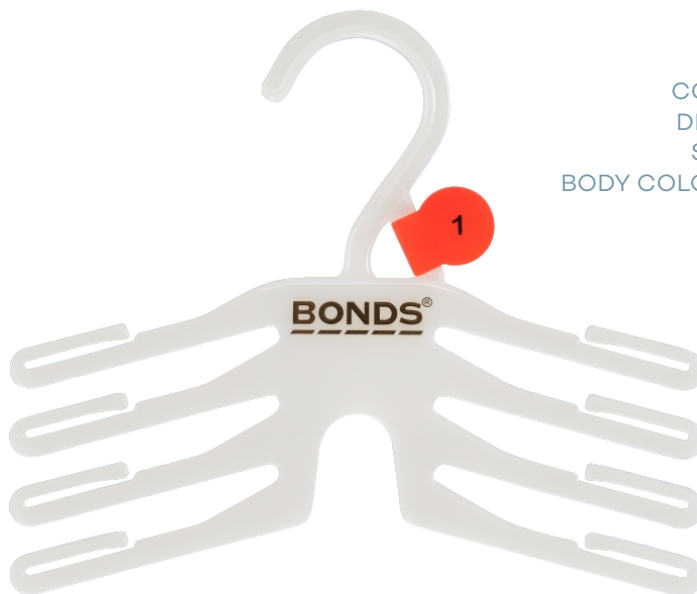

CODE TCB210-4BBLNL
DESC 4-Prong Hanger
SIZE 210mm
BODY COLOUR Natural