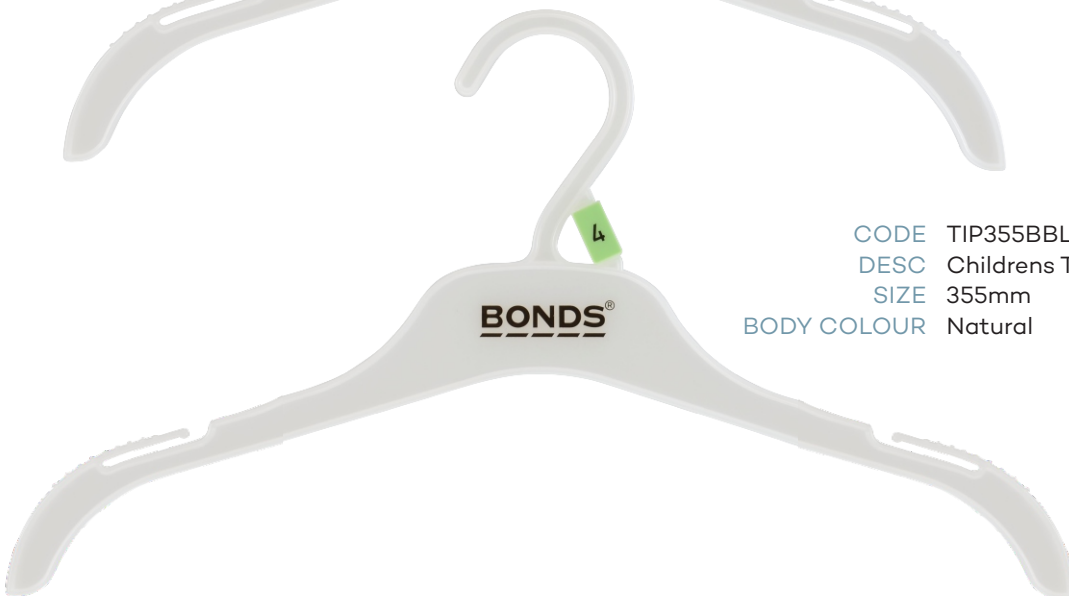

# Childrens Tops

CODE TIP200BBLNL  
DESC Childrens Top Hanger  
SIZE 200mm  
BODY COLOUR Natural

CODE TIP250BBLNL  
DESC Childrens Top Hanger  
SIZE 250mm  
BODY COLOUR Natural

CODE TIP300BBLNL  
DESC Childrens Top Hanger  
SIZE 300mm  
BODY COLOUR Natural