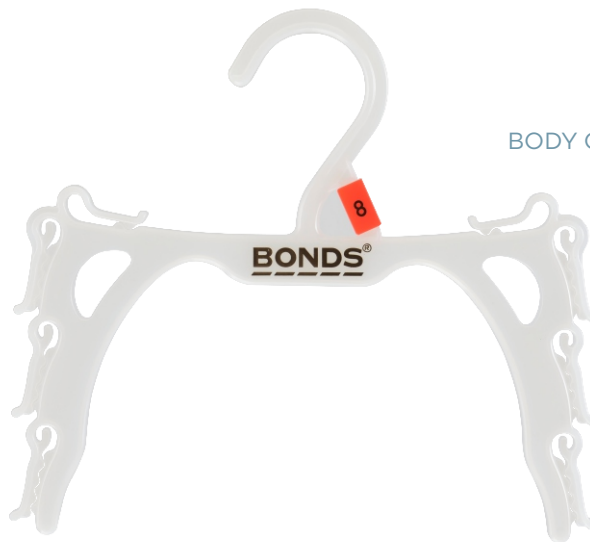

# Specialty

CODE TCB210-2BBLNL  
DESC 2-Prong Hanger  
SIZE 210mm  
BODY COLOUR Natural

CODE TCB210-4BBLNL  
DESC 4-Prong Hanger  
SIZE 210mm  
BODY COLOUR Natural

# Lingerie / Swimwear

CODE UHS210-2BBLNL  
DESC Double Underwear Hanger  
SIZE 210mm  
BODY COLOUR Natural

CODE UHS210-3BBLNL  
DESC Triple Underwear Hanger  
SIZE 210mm  
BODY COLOUR Natural

CODE BRS290BBLNL  
DESC Bra Hanger  
SIZE 290mm  
BODY COLOUR Natural

# Accessories

CODE **AC67BL**  
DESC Foam Sleeve