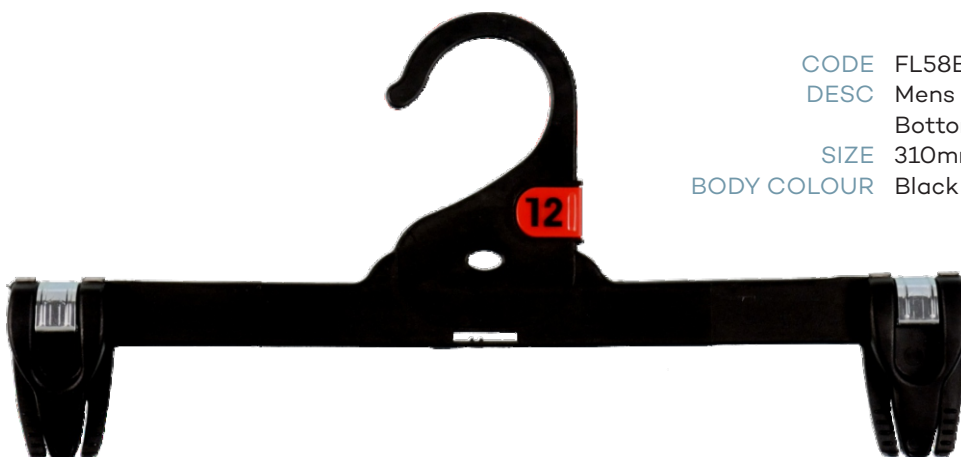

# Tops

CODE TH43BL  
DESC Ladies Top Hanger  
SIZE 400mm  
BODY COLOUR Black

CODE TH45BL  
DESC Ladies Top Hanger  
SIZE 460mm  
BODY COLOUR Black

# Bottoms

CODE FL57BL  
DESC Childrens Bottom Fox  
Lock Hanger  
SIZE 280mm  
BODY COLOUR Black

CODE FL58BL  
DESC Mens Fox Lock  
Bottom Hanger  
SIZE 310mm  
BODY COLOUR Black

CODE FL59BL  
DESC Mens Fox Lock  
Bottom Hanger  
SIZE 350mm  
BODY COLOUR Black