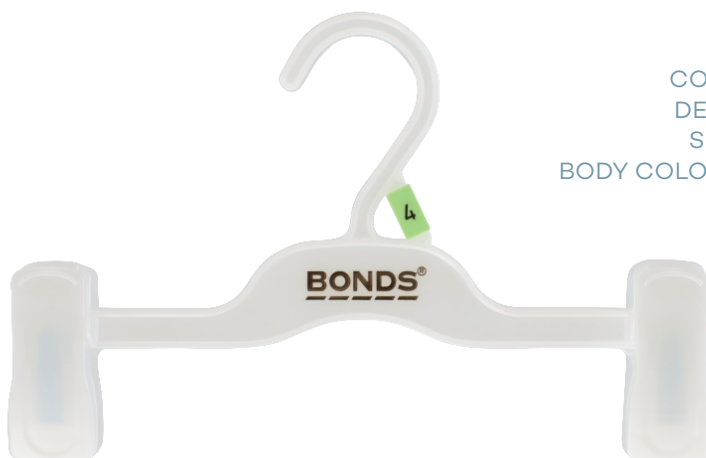

# Childrens Tops

CODE TIP-S250BBLNL  
DESC Childrens Top Hanger  
SIZE 250mm  
BODY COLOUR Natural

CODE TIP-S300BBLNL  
DESC Childrens Top Hanger  
SIZE 300mm  
BODY COLOUR Natural

# Childrens Bottoms

CODE BIPPC140BBLNL  
DESC Baby Bottom Hanger  
SIZE 140mm  
BODY COLOUR Natural

CODE BIPPC200BBLNL  
DESC Baby Bottom Hanger  
SIZE 200mm  
BODY COLOUR Natural

CODE BIP250SP-BBLNL  
DESC Bottom Hanger  
SIZE 250mm  
BODY COLOUR Natural