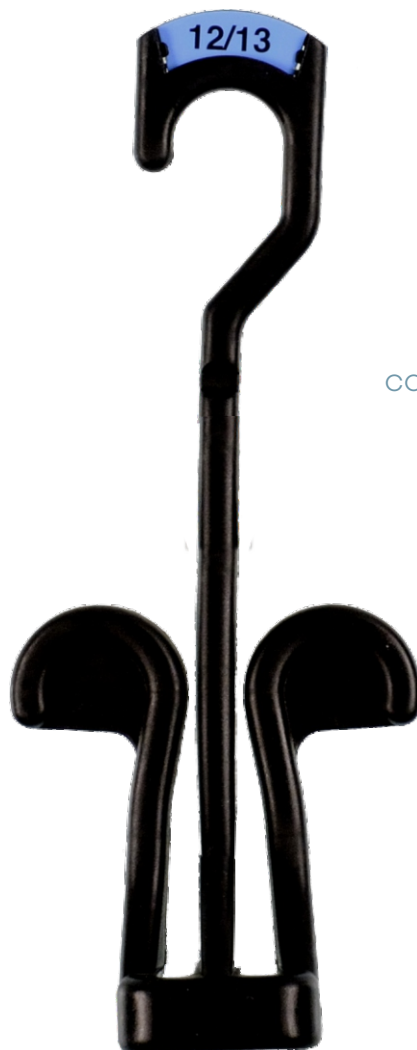

CODE FW26BL
DESC Multi-Purpose Hanger
SIZE 215mm
COLOUR Black