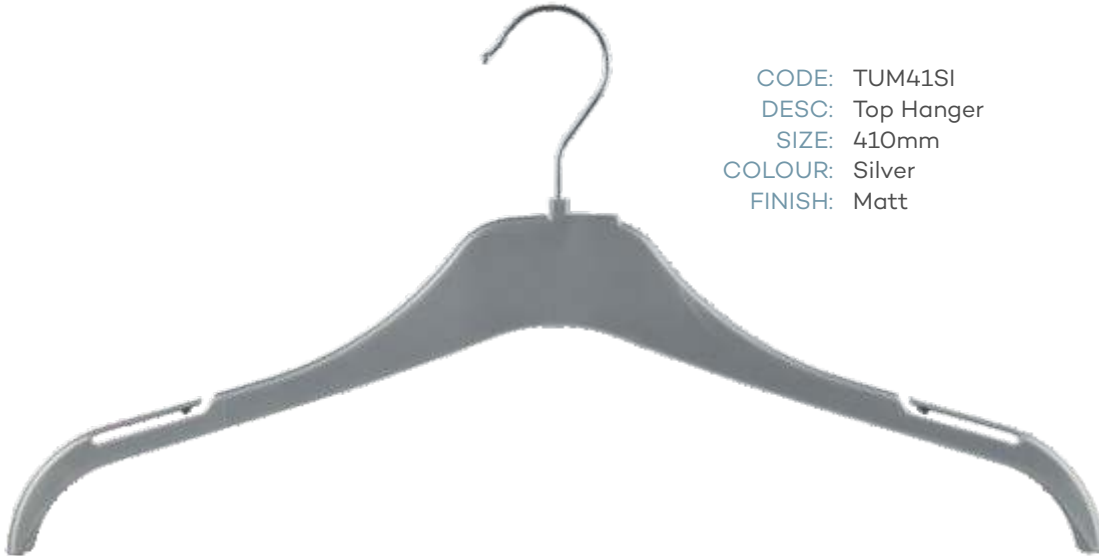

crossroads

CODE: TUM41SI
DESC: Top Hanger
SIZE: 410mm
COLOUR: Silver
FINISH: Matt