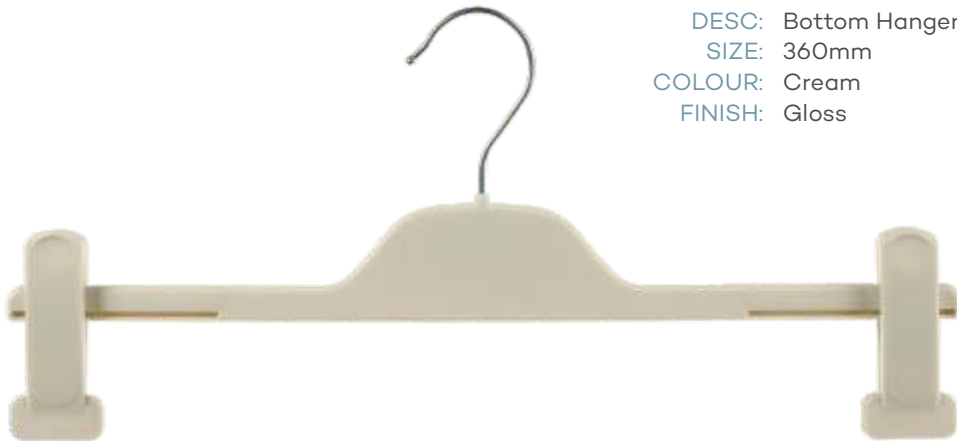

Index / Summary

BRAND	CODE	DESCRIPTION	SIZE	COLOUR
MILLERS	TU03CM	Top Hanger	460mm	CREAM
MILLERS	BU02CM	Bottom Hanger	360mm	CREAM
AUTOGRAPH	TU03CM	Top Hanger	460mm	CREAM
AUTOGRAPH	BU02CM	Bottom Hanger	360mm	CREAM
ROCKMANS	TU01WH	Top Hanger	430mm	WHITE
ROCKMANS	BU02WH	Bottom Hanger	360mm	WHITE
CROSSROADS	TUM41SI	Top Hanger	410mm	SILVER
CROSSROADS	BUM33SI	Bottom Hanger	330mm	SILVER
KATIES	TUM41CG6	Top Hanger	410mm	COOL GREY 6
KATIES	BUM33CG6	Top Hanger	330mm	COOL GREY 6

KATIES

CODE: TCM41CG6
DESC: Top Hanger
SIZE: 410mm
COLOUR: Cool Grey 6
FINISH: Matt

CODE: BUM33CG6
DESC: Bottom Hanger
SIZE: 330mm
COLOUR: Cool Grey 6
FINISH: Matt

crossroads

CODE: TUM41SI
DESC: Top Hanger
SIZE: 410mm
COLOUR: Silver
FINISH: Matt

CODE: BUM33SI
DESC: Bottom Hanger
SIZE: 360mm
COLOUR: Silver
FINISH: Matt

CODE: TU01WH
DESC: Top Hanger
SIZE: 430mm
COLOUR: White
FINISH: Gloss

CODE: BU02WH
DESC: Bottom Hanger
SIZE: 360mm
COLOUR: White
FINISH: Gloss

AUTOGRAPH

CODE: TU03CM
DESC: Top Hanger
SIZE: 460mm
COLOUR: Cream
FINISH: Gloss

CODE: BU02CM
DESC: Bottom Hanger
SIZE: 360mm
COLOUR: Cream
FINISH: Gloss

Millers

W O M A N

CODE: TU03CM
DESC: Top Hanger
SIZE: 460mm
COLOUR: Cream
FINISH: Gloss