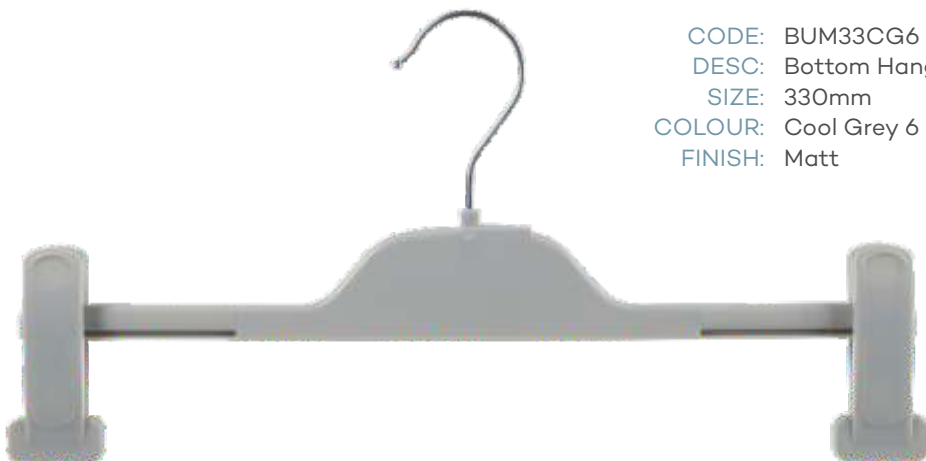

Index / Summary

BRAND	CODE	DESCRIPTION	SIZE	COLOUR
MILLERS	TU03CM	Top Hanger	460mm	CREAM
MILLERS	BU02CM	Bottom Hanger	360mm	CREAM
AUTOGRAPH	TU03CM	Top Hanger	460mm	CREAM
AUTOGRAPH	BU02CM	Bottom Hanger	360mm	CREAM
ROCKMANS	TU01WH	Top Hanger	430mm	WHITE
ROCKMANS	BU02WH	Bottom Hanger	360mm	WHITE
CROSSROADS	TUM41SI	Top Hanger	410mm	SILVER
CROSSROADS	BUM33SI	Bottom Hanger	330mm	SILVER
KATIES	TUM41CG6	Top Hanger	410mm	COOL GREY 6
KATIES	BUM33CG6	Top Hanger	330mm	COOL GREY 6

KATIES

CODE: TCM41CG6
DESC: Top Hanger
SIZE: 410mm
COLOUR: Cool Grey 6
FINISH: Matt

CODE: BUM33CG6
DESC: Bottom Hanger
SIZE: 330mm
COLOUR: Cool Grey 6
FINISH: Matt

crossroads

CODE: TUM41SI
DESC: Top Hanger
SIZE: 410mm
COLOUR: Silver
FINISH: Matt

AUTOGRAPH

CODE: TU03CM
DESC: Top Hanger
SIZE: 460mm
COLOUR: Cream
FINISH: Gloss

CODE: BU02CM
DESC: Bottom Hanger
SIZE: 360mm
COLOUR: Cream
FINISH: Gloss

Millers

W O M A N

CODE: TU03CM
DESC: Top Hanger
SIZE: 460mm
COLOUR: Cream
FINISH: Gloss