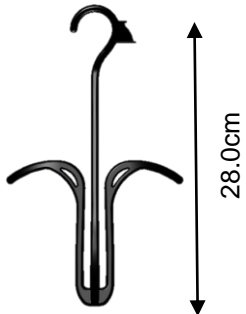

AVAILABLE

China

SW132B

Footwear

FW2162 – 16cm

Toes Up

Suitable for Formal Shoes, Court Shoes, Slippers and Trainers

FW2210 – 21cm

Suitable for Hanging Transit: No

SIZES

16cm – Ladies & Children's formal shoes

21cm – Ladies & Children's shoe

26cm – Larger Ladies Casual Shoes/Slippers

30cm – Men's Casual Shoes/Slippers/Trainers

FW2260 – 26cm

COLOUR

Black

AVAILABLE

China

FW2300 – 30cm

Hanger in photo – FW216B

Footwear

FW2000 – 20cm

FW2280 – 28cm

FW2320 – 32cm

Winged Toes Up

Suitable for Formal Shoes, Court Shoes, Slippers and Trainers

Suitable for Hanging Transit: No

SIZES
20cm – Ladies Formal/
Court Shoes
28cm – Larger Ladies
Formal Shoes
32cm – Men's Formal Shoes