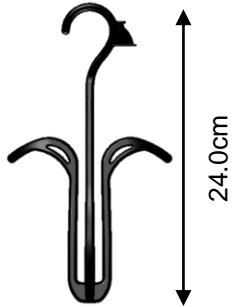

AVAILABLE

China

SW132B

Footwear

FW2162 – 16cm

Toes Up

Suitable for Formal Shoes, Court Shoes, Slippers and Trainers

FW2210 – 21cm

Suitable for Hanging Transit: No

SIZES

16cm – Ladies & Children's formal shoes

21cm – Ladies & Children's shoe

26cm – Larger Ladies Casual Shoes/Slippers

30cm – Men's Casual Shoes/Slippers/Trainers

FW2260 – 26cm

COLOUR

Black

AVAILABLE

China

FW2300 – 30cm

Hanger in photo – FW216B

Footwear

FW2000 – 20cm

FW2280 – 28cm

FW2320 – 32cm

Winged Toes Up

Suitable for Formal Shoes, Court Shoes, Slippers and Trainers

Suitable for Hanging Transit: No

SIZES
20cm – Ladies Formal/
Court Shoes
28cm – Larger Ladies
Formal Shoes
32cm – Men's Formal Shoes