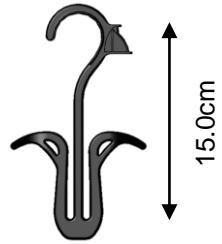

AVAILABLE

China

SW132B

Footwear

FW2162 – 16cm

Toes Up

Suitable for Formal Shoes, Court Shoes, Slippers and Trainers

FW2210 – 21cm

Suitable for Hanging Transit: No

SIZES

16cm – Ladies & Children's formal shoes

21cm – Ladies & Children's shoe

26cm – Larger Ladies Casual Shoes/Slippers

30cm – Men's Casual Shoes/Slippers/Trainers

FW2260 – 26cm

COLOUR

Black

AVAILABLE

China

FW2300 – 30cm

Hanger in photo – FW216B

Footwear

FW2000 – 20cm

FW2280 – 28cm

FW2320 – 32cm

Winged Toes Up

Suitable for Formal Shoes, Court Shoes, Slippers and Trainers

Suitable for Hanging Transit: No

SIZES
20cm – Ladies Formal/
Court Shoes
28cm – Larger Ladies
Formal Shoes
32cm – Men's Formal Shoes