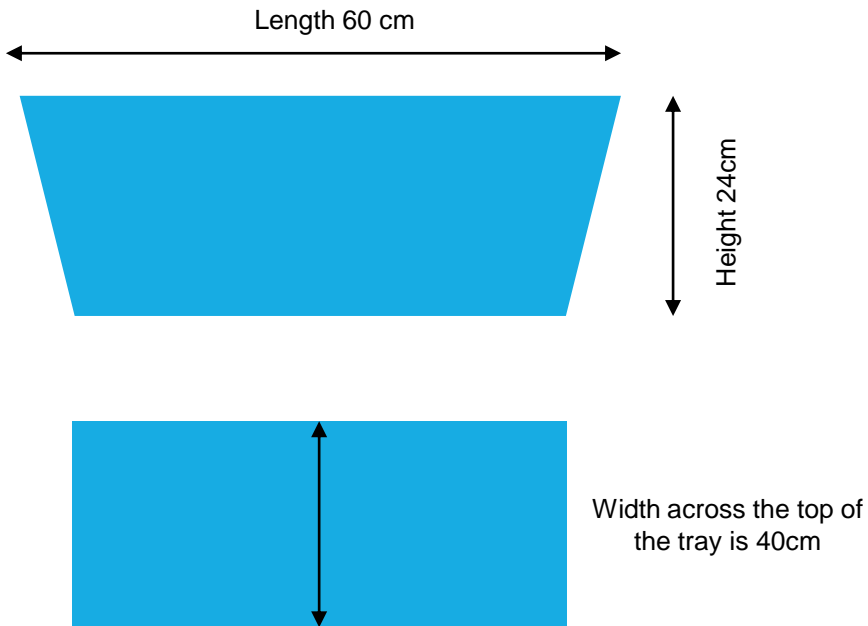

AVAILABLE China, Sri Lanka &
Bangladesh (ACK244
available in China
& Bangladesh only)

ACK244B

Size Clip

Various colours with detailed size information

SIZER

Hanger in photo – SWR23B

Packing Method

You will need to consider whether or not the garment should be sent hanging in transit or flat packed. For example kids, BTS shirts would be ideal for blue trays and would generally not be considered for hanging in transit.