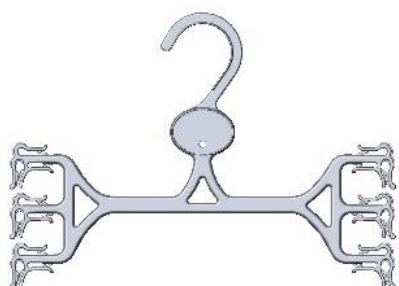

Lingerie/Swimwear

3pk Bra and Brief Hanger

Suitable for all bras

CODE

**LTH327SL - 27cm –
Childrenswear**

COLOUR

LTH327B - 27cm - Adult

Silver (Childrenswear)
Black (Adultswear)

AVAILABILITY

China