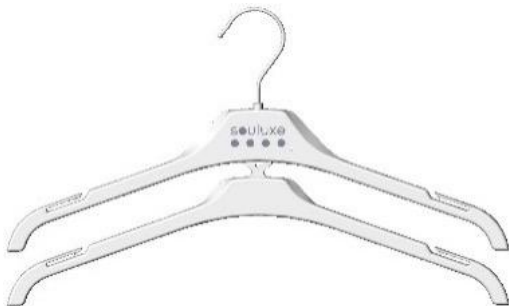

Double Tops Hangers

Suitable for T-shirts, shirts, vests and light garments

CODE **SDTCM36W-SOU – 36cm – ages 5-13 years**

COLOUR White with Souluxe Logo

AVAILABLE China