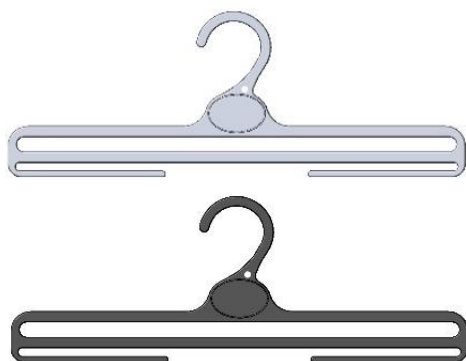

Scarf Hanger

CODE	SC29B – 29cm width bar SC29SL – 29cm width bar
COLOUR	Black (Adults) White (Children)
AVAILABLE	China