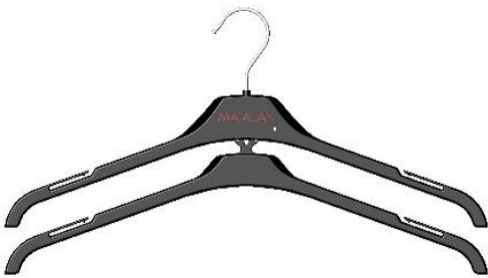

Double Tops Hanger

Suitable for T-shirts, shirts, vests and light garments

CODE

SDTCM41B-MAT - 41cm

COLOUR &
LOGO

Black with Matalan Logo

AVAILABILITY

China
Bangladesh