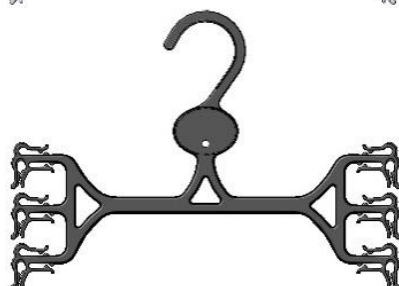

Lingerie/Swimwear

3pk Bra and Brief Hanger

Suitable for all bras

CODE

**LTH327SL - 27cm –
Childrenswear**

COLOUR

LTH327B - 27cm - Adult

Silver (Childrenswear)
Black (Adultswear)

AVAILABILITY

China