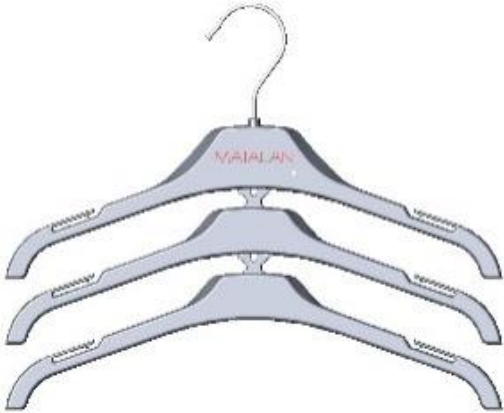

Childrenswear

Triple Tops Hanger

Suitable for T-shirts, shirts, vests and light garments

CODE

**STTCM26SL-MAT - 26cm –
ages 0-24Mths**

**STTCM30SL-MAT - 30cm –
ages 2-7yrs**

**STTCM36SL-MAT - 36cm –
ages 8-13yrs**

**STTCM41SL-MAT - 41cm –
ages 14+yrs**

COLOUR &
LOGO

Silver with Matalan Logo

AVAILABILITY

China (26/30cm only)
Bangladesh
Sri Lanka