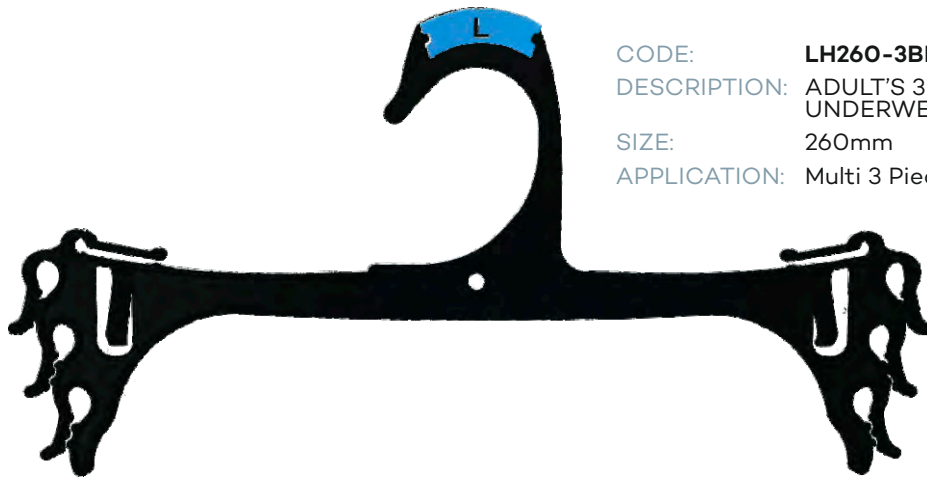

Underwear 2

CODE: **LH260-3BL**
DESCRIPTION: ADULT'S 3-PRONG UNDERWEAR HANGER
SIZE: 260mm
APPLICATION: Multi 3 Piece Briefs & Sets