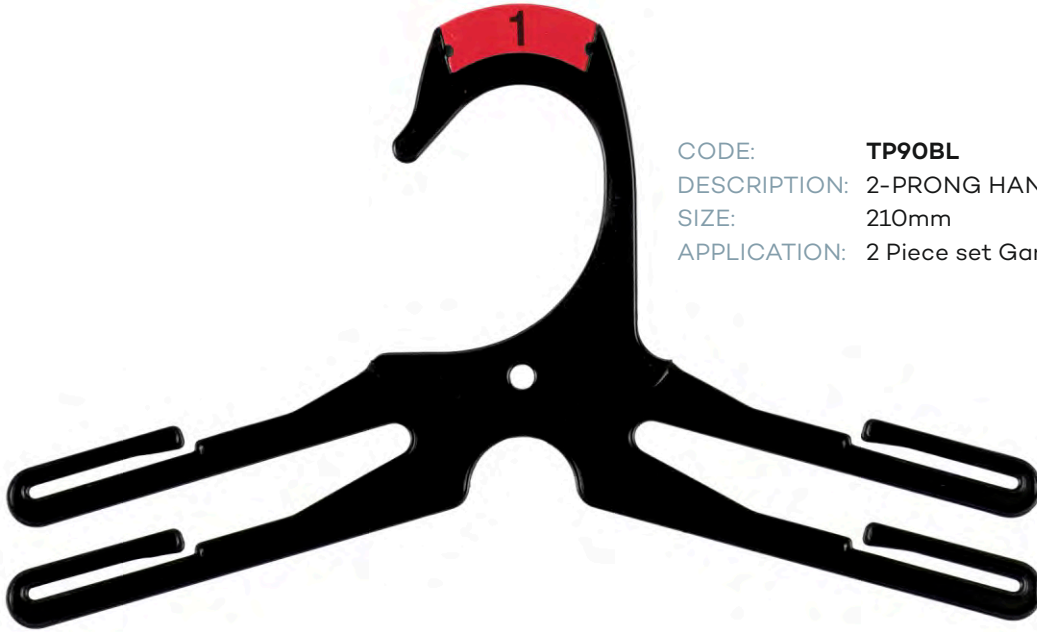

Children's specialty 2

CODE: **TP90BL**
DESCRIPTION: 2-PRONG HANGER
SIZE: 210mm
APPLICATION: 2 Piece set Garments