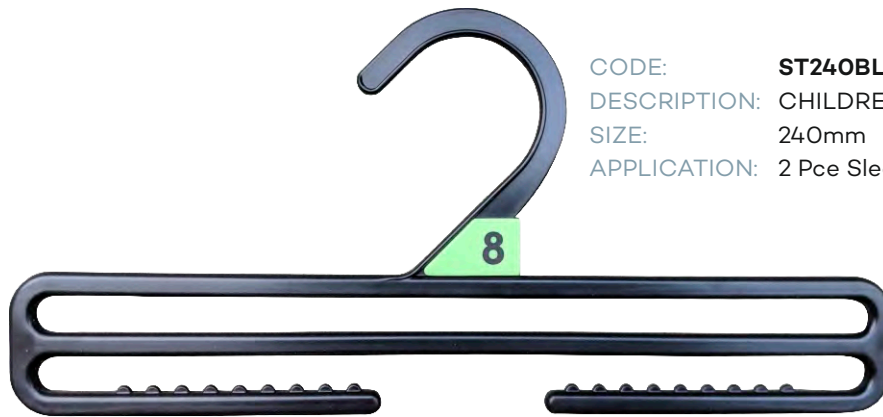

Children's specialty 2

CODE: **TP90BL**
DESCRIPTION: 2-PRONG HANGER
SIZE: 210mm
APPLICATION: 2 Piece set Garments

CODE: **TP91BL**
DESCRIPTION: 3-PRONG HANGER
SIZE: 210mm
APPLICATION: 3 Piece set Garments

Children's bottom hangers

CODE: **PH190BL**
DESCRIPTION: INFANTS BOTTOM PRONG HANGER
SIZE: 190mm
APPLICATION: Lightweight Pants, Leggings, Skirts, Shorts & Sets - Single Piece

CODE: **BH210BL**
DESCRIPTION: INFANTS BOTTOM CLIP HANGER
SIZE: 210mm
APPLICATION: Denim Jeans, Skirts & Shorts, Corduroy Jeans & Fleece Pants

CODE: **BH280BL**
DESCRIPTION: CHILDRENS BOTTOM CLIP HANGER
SIZE: 280mm
APPLICATION: Denim Jeans, Skirts & Shorts, Corduroy Jeans & Fleece Pants

Sleepwear hangers

CODE: **ST240BL**
DESCRIPTION: CHILDRENS SLEEPWEAR HANGER
SIZE: 240mm
APPLICATION: 2 Pce Sleepwear