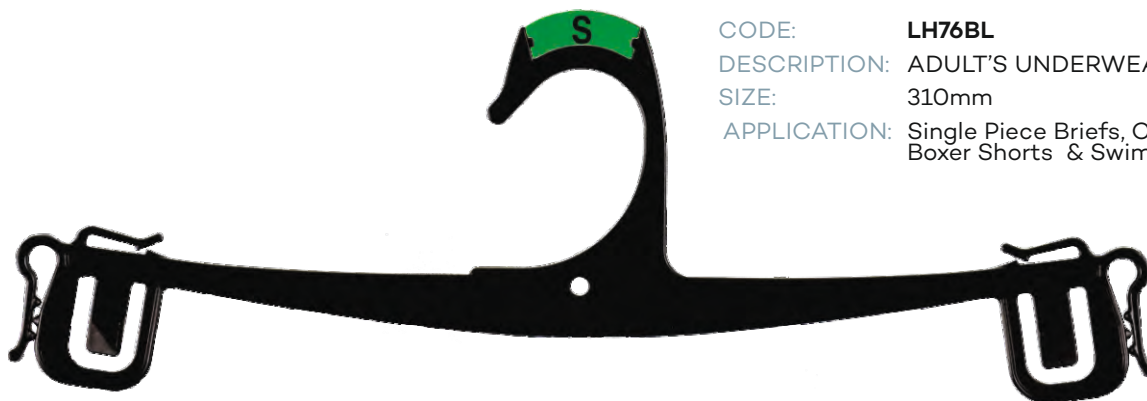

Underwear 1

CODE: **LH35BL**
DESCRIPTION: CHILDREN'S UNDERWEAR HANGER
SIZE: 205mm
APPLICATION: Single Piece Children's Briefs, Camisoles & Underwear Sets

CODE: **LH34BL**
DESCRIPTION: ADULT'S UNDERWEAR HANGER
SIZE: 250mm
APPLICATION: Single Piece Briefs, Camisoles, Boxer Shorts & Swimwear