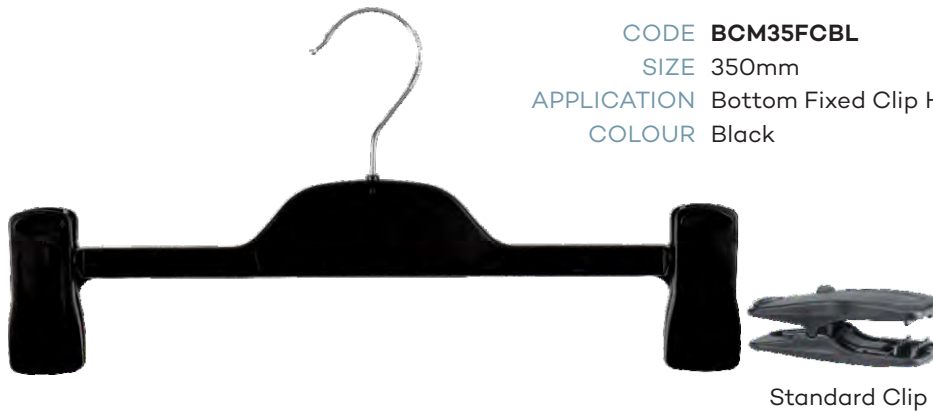

Mens Tops

CODE **JUM46BL**
SIZE 460mm
APPLICATION Jacket Hanger
COLOUR Black

CODE **AC67BL**
APPLICATION Foam Sleeve Adults
COLOUR Black

Mens Bottoms

CODE **BCM35FC-SPBL**
SIZE 350mm
APPLICATION Bottom Clip Hanger with Soft Pad
COLOUR Black

CODE **BCM35FCBL**
SIZE 350mm
APPLICATION Bottom Fixed Clip Hanger
COLOUR Black

CODE **BH97BL**
SIZE 320mm
APPLICATION Trousers Hanger
COLOUR Black

CODE **TB34-FBL**
SIZE 340mm
APPLICATION Trousers Hanger with Foam
COLOUR Black