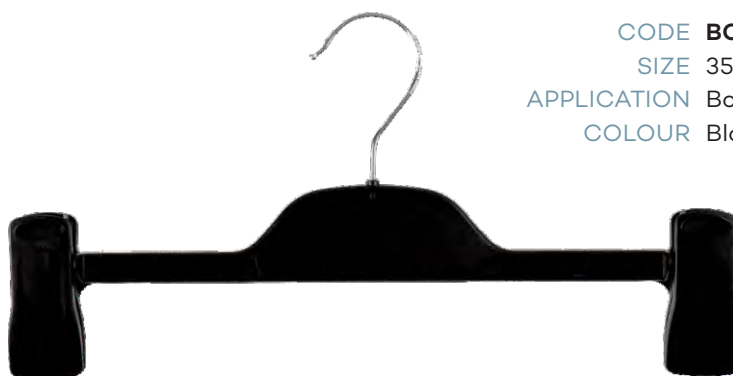

Ladies Bottoms

CODE **BCM31FC-SPBL**
SIZE 310mm
APPLICATION Bottom Hanger with Soft Pad
COLOUR Black

Soft Pad

CODE **BCM31FCBL**
SIZE 310mm
APPLICATION Bottom Fixed Clip Hanger
COLOUR Black

Standard Clip

CODE **BCM35FC-SPBL**
SIZE 350mm
APPLICATION Bottom Hanger with Soft Pad
COLOUR Black

Soft Pad

CODE **BCM35FCBL**
SIZE 350mm
APPLICATION Bottom Fixed Clip Hanger
COLOUR Black

Standard Clip

Ladies Bottoms

CODE **TB34-FBL**
SIZE 340mm
APPLICATION Trousers Hanger with Foam
COLOUR Black

CODE **TB34BL**
SIZE 340mm
APPLICATION Trousers Hanger with No Foam
COLOUR Black