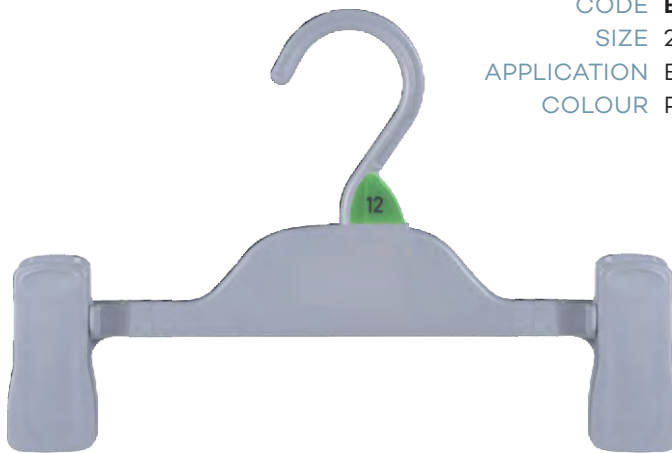

CODE **AC67BL**
APPLICATION Foam Sleeve - Childrens
COLOUR Black

Childrens Tops

CODE **DTC22PL**
SIZE 220mm
APPLICATION Multi-Top Hanger
COLOUR Pearl

Childrens Bottoms

CODE **PC19PL**
SIZE 190mm
APPLICATION Bottom Prong Hanger
COLOUR Pearl

CODE **PC19LPL**
SIZE 190mm
APPLICATION Bottom Prong Hanger with Loop
COLOUR Pearl

CODE **PC26PL**
SIZE 260mm
APPLICATION Bottom Prong Hanger
COLOUR Pearl

Childrens Bottoms

CODE **BC22FCPL**
SIZE 220mm
APPLICATION Bottom Clip Hanger
COLOUR Pearl

Standard Clip

CODE **BC25FCPL**
SIZE 250mm
APPLICATION Bottom Clip Hanger
COLOUR Pearl

Standard Clip

SC Size Clips

CHILDRENSWEAR		
SIZE	PMS	COLOUR
0000	318	Turquoise
000	347	Dark Green
00	164	Orange
0	264	Lilac
1	185	Red
2	121	Yellow
3	230	Pink
4	359	Pale Green
5	154	Tan Brown
6	264	Lilac
7	444	Grey