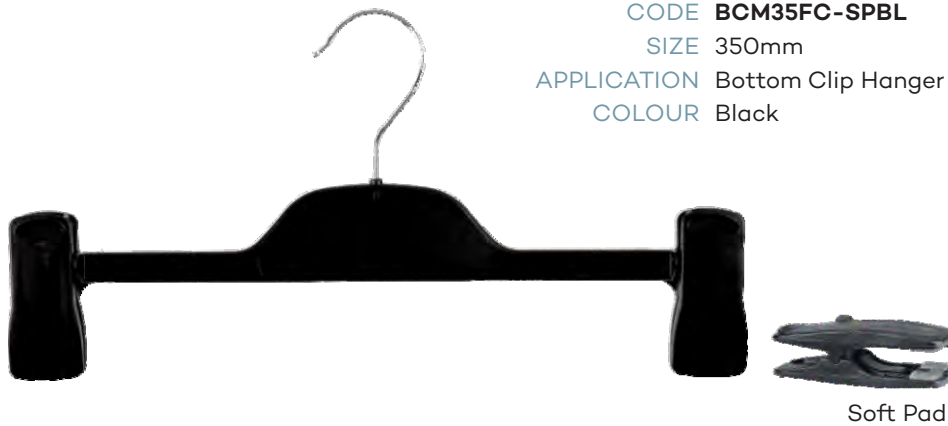

Mens Tops

CODE **JUM46BL**
SIZE 460mm
APPLICATION Jacket Hanger
COLOUR Black

CODE **AC67BL**
APPLICATION Foam Sleeve Adults
COLOUR Black

Mens Bottoms

CODE **BCM35FC-SPBL**
SIZE 350mm
APPLICATION Bottom Clip Hanger with Soft Pad
COLOUR Black

CODE **BCM35FCBL**
SIZE 350mm
APPLICATION Bottom Fixed Clip Hanger
COLOUR Black

CODE **BH97BL**
SIZE 320mm
APPLICATION Trousers Hanger
COLOUR Black

CODE **TB34-FBL**
SIZE 340mm
APPLICATION Trousers Hanger with Foam
COLOUR Black