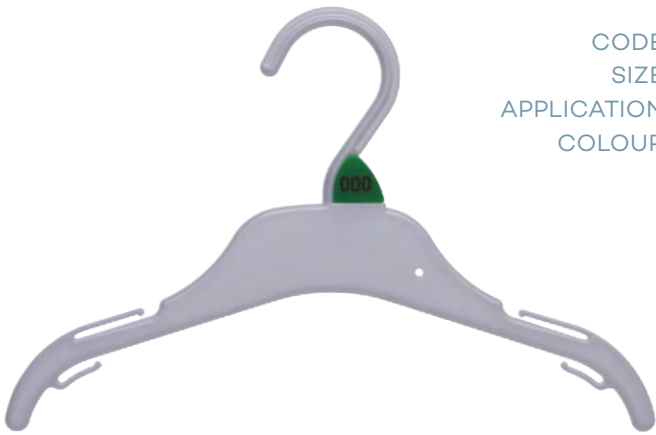

Childrens Tops

CODE **TC26PL**
SIZE 260mm
APPLICATION Top Hanger
COLOUR Pearl