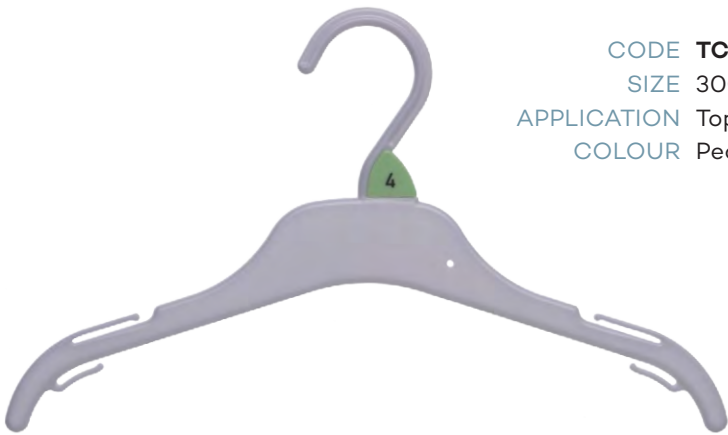

CODE **TC30PL**
SIZE 300mm
APPLICATION Top Hanger
COLOUR Pearl