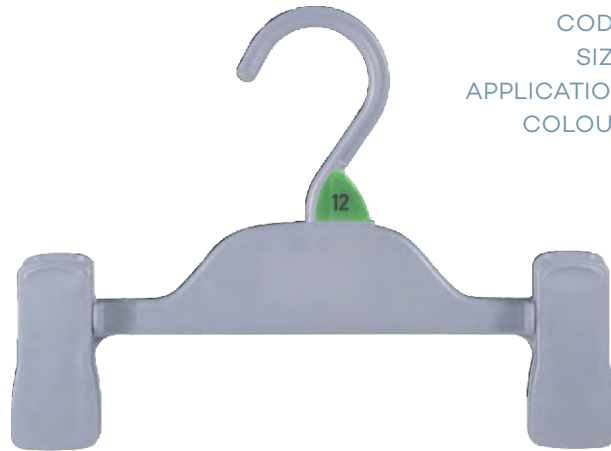

Childrens Tops

CODE **TC26PL**
SIZE 260mm
APPLICATION Top Hanger
COLOUR Pearl

CODE **TC30PL**
SIZE 300mm
APPLICATION Top Hanger
COLOUR Pearl

CODE **TC36PL**
SIZE 360mm
APPLICATION Top Hanger
COLOUR Pearl

CODE **AC67BL**
APPLICATION Foam Sleeve - Childrens
COLOUR Black

Childrens Tops

CODE **DTC22PL**
SIZE 220mm
APPLICATION Multi-Top Hanger
COLOUR Pearl

Childrens Bottoms

CODE **PC19PL**
SIZE 190mm
APPLICATION Bottom Prong Hanger
COLOUR Pearl

CODE **PC19LPL**
SIZE 190mm
APPLICATION Bottom Prong Hanger with Loop
COLOUR Pearl

CODE **PC26PL**
SIZE 260mm
APPLICATION Bottom Prong Hanger
COLOUR Pearl

Childrens Bottoms

CODE **BC22FCPL**
SIZE 220mm
APPLICATION Bottom Clip Hanger
COLOUR Pearl

Standard Clip

CODE **BC25FCPL**
SIZE 250mm
APPLICATION Bottom Clip Hanger
COLOUR Pearl

Standard Clip

SC Size Clips

CHILDRENSWEAR		
SIZE	PMS	COLOUR
0000	318	Turquoise
000	347	Dark Green
00	164	Orange
0	264	Lilac
1	185	Red
2	121	Yellow
3	230	Pink
4	359	Pale Green
5	154	Tan Brown
6	264	Lilac
7	444	Grey