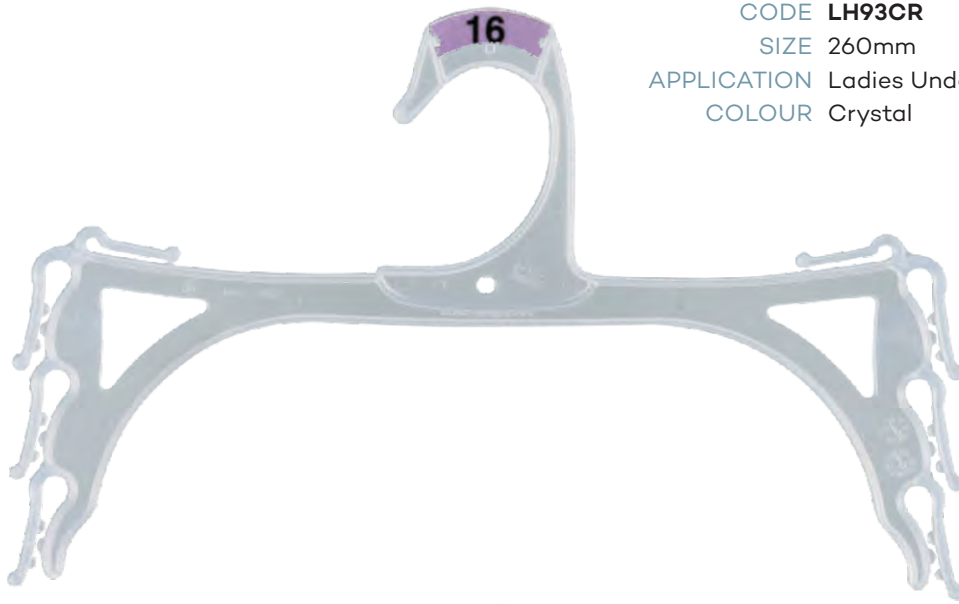

AC18 Size Clips

LADIESWEAR		
SIZE	CLIP COLOUR	PRINT COLOUR
8	BLACK	WHITE
10	BLACK	WHITE
12	BLACK	WHITE
14	BLACK	WHITE
16	BLACK	WHITE
18	BLACK	WHITE
20	BLACK	WHITE
22	BLACK	WHITE
24	BLACK	WHITE

MENSWEAR		
SIZE	CLIP COLOUR	PRINT COLOUR
S	BLACK	WHITE
M	BLACK	WHITE
L	BLACK	WHITE
XL	BLACK	WHITE
2XL	BLACK	WHITE

Lingerie

CODE **LH34CR**
SIZE 250mm
APPLICATION Ladies Lingerie Hanger
COLOUR Crystal

CODE **LH34BL**
SIZE 250mm
APPLICATION Mens Underwear Hanger
COLOUR Black

CODE **LH76CR**
SIZE 310mm
APPLICATION Ladies Lingerie Hanger
COLOUR Crystal

CODE **LH76BL**
SIZE 310mm
APPLICATION Mens Underwear Hanger
COLOUR Black

Lingerie

CODE **LH93CR**
SIZE 260mm
APPLICATION Ladies Underwear 3-Pce Hanger
COLOUR Crystal

CODE **LH93BL**
SIZE 260mm
APPLICATION Mens Underwear 3-Pce Hanger
COLOUR Black