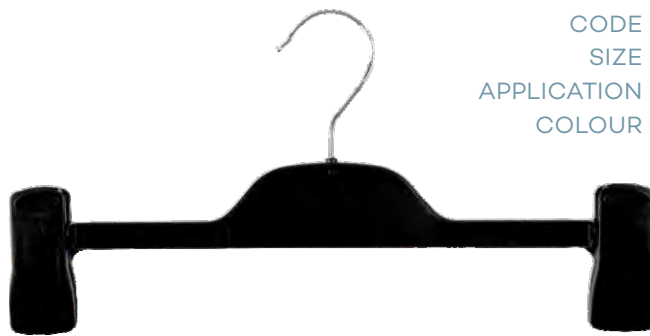

Standard Clip

CODE **BC25FCPL**
SIZE 250mm
APPLICATION Bottom Clip Hanger
COLOUR Pearl

Standard Clip

SC Size Clips

CHILDRENSWEAR		
SIZE	PMS	COLOUR
0000	318	Turquoise
000	347	Dark Green
00	164	Orange
0	264	Lilac
1	185	Red
2	121	Yellow
3	230	Pink
4	359	Pale Green
5	154	Tan Brown
6	264	Lilac
7	444	Grey

Ladies Tops

CODE **TCM41BL**
SIZE 410mm
APPLICATION Top Hanger
COLOUR Black

CODE **TCM46BL**
SIZE 460mm
APPLICATION Top Hanger
COLOUR Black

Ladies Tops

CODE **4489BL**
SIZE 420mm
APPLICATION Jacket Hanger
COLOUR Black

Ladies Bottoms

CODE **BCM31FC-SPBL**
SIZE 310mm
APPLICATION Bottom Hanger with Soft Pad
COLOUR Black

Soft Pad

CODE **BCM31FCBL**
SIZE 310mm
APPLICATION Bottom Fixed Clip Hanger
COLOUR Black

Standard Clip

CODE **BCM35FC-SPBL**
SIZE 350mm
APPLICATION Bottom Hanger with Soft Pad
COLOUR Black

Soft Pad

CODE **BCM35FCBL**
SIZE 350mm
APPLICATION Bottom Fixed Clip Hanger
COLOUR Black

Standard Clip

Ladies Bottoms

CODE **TB34-FBL**
SIZE 340mm
APPLICATION Trousers Hanger with Foam
COLOUR Black

CODE **TB34BL**
SIZE 340mm
APPLICATION Trousers Hanger with No Foam
COLOUR Black