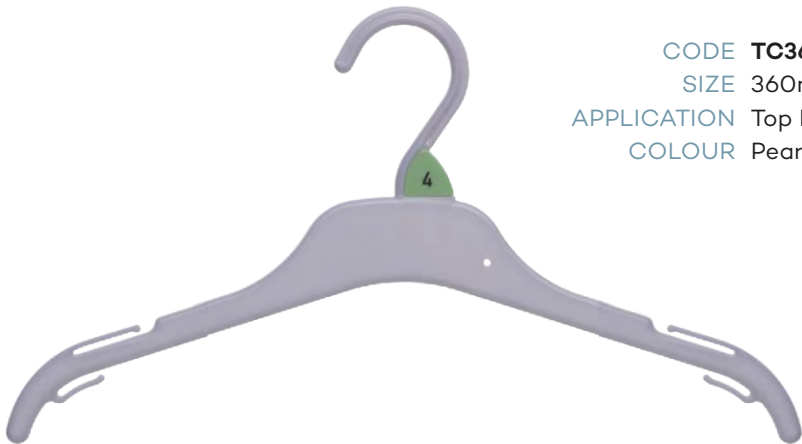

CODE **TC36PL**
SIZE 360mm
APPLICATION Top Hanger
COLOUR Pearl

CODE **AC67BL**
APPLICATION Foam Sleeve - Childrens
COLOUR Black