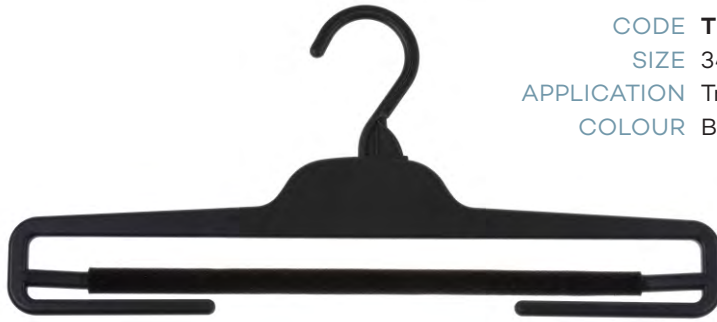

Ladies Bottoms

CODE **BCM31FC-SPBL**
SIZE 310mm
APPLICATION Bottom Hanger with Soft Pad
COLOUR Black

Soft Pad

CODE **BCM31FCBL**
SIZE 310mm
APPLICATION Bottom Fixed Clip Hanger
COLOUR Black

Standard Clip

CODE **BCM35FC-SPBL**
SIZE 350mm
APPLICATION Bottom Hanger with Soft Pad
COLOUR Black

Soft Pad

CODE **BCM35FCBL**
SIZE 350mm
APPLICATION Bottom Fixed Clip Hanger
COLOUR Black

Standard Clip

Ladies Bottoms

CODE **TB34-FBL**
SIZE 340mm
APPLICATION Trousers Hanger with Foam
COLOUR Black

CODE **TB34BL**
SIZE 340mm
APPLICATION Trousers Hanger with No Foam
COLOUR Black

Mens Tops

CODE **JUM46BL**
SIZE 460mm
APPLICATION Jacket Hanger
COLOUR Black

CODE **AC67BL**
APPLICATION Foam Sleeve Adults
COLOUR Black

Mens Bottoms

CODE **BCM35FC-SPBL**
SIZE 350mm
APPLICATION Bottom Clip Hanger with Soft Pad
COLOUR Black