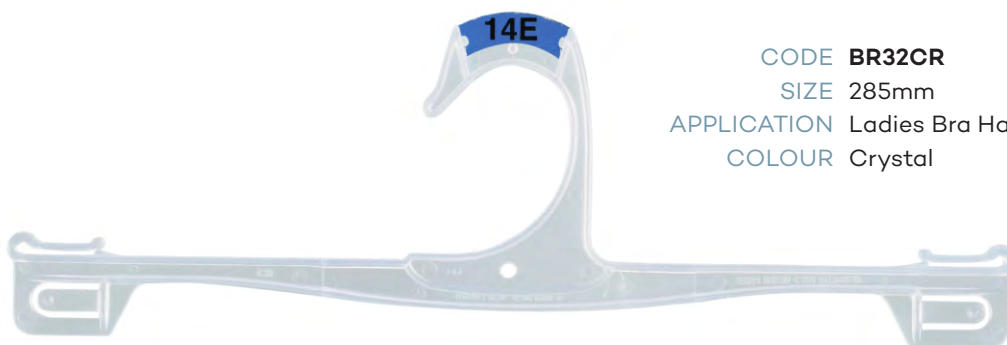

CODE **LH76BL**
SIZE 310mm
APPLICATION Mens Underwear Hanger
COLOUR Black

Lingerie

CODE **LH93CR**
SIZE 260mm
APPLICATION Ladies Underwear 3-Pce Hanger
COLOUR Crystal

CODE **LH93BL**
SIZE 260mm
APPLICATION Mens Underwear 3-Pce Hanger
COLOUR Black