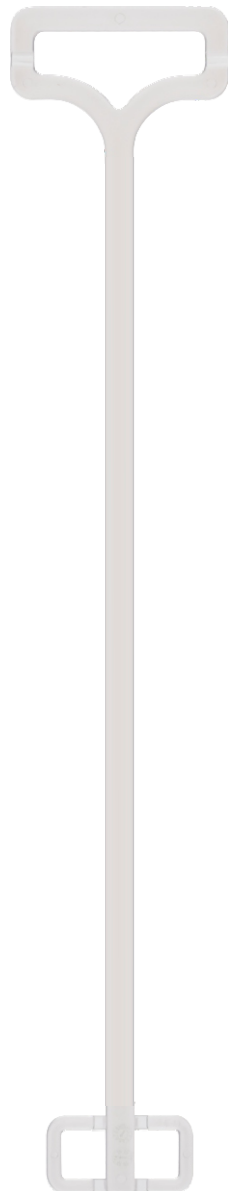

CODE: CRB260CG6WH  
DESCRIPTION: Bottom Hanger  
SIZE: 260mm  
APPLICATION: Bottoms  
COLOUR: White

CODE: CRB310CG6WH  
DESCRIPTION: Bottom Hanger  
SIZE: 310mm  
APPLICATION: Bottoms  
COLOUR: White

# Accessories

CODE: AC89NL  
DESCRIPTION: Small Connector  
SIZE: 89mm  
COLOUR: Natural

CODE: AC244NL  
DESCRIPTION: Large Connector  
SIZE: 244mm  
COLOUR: Natural