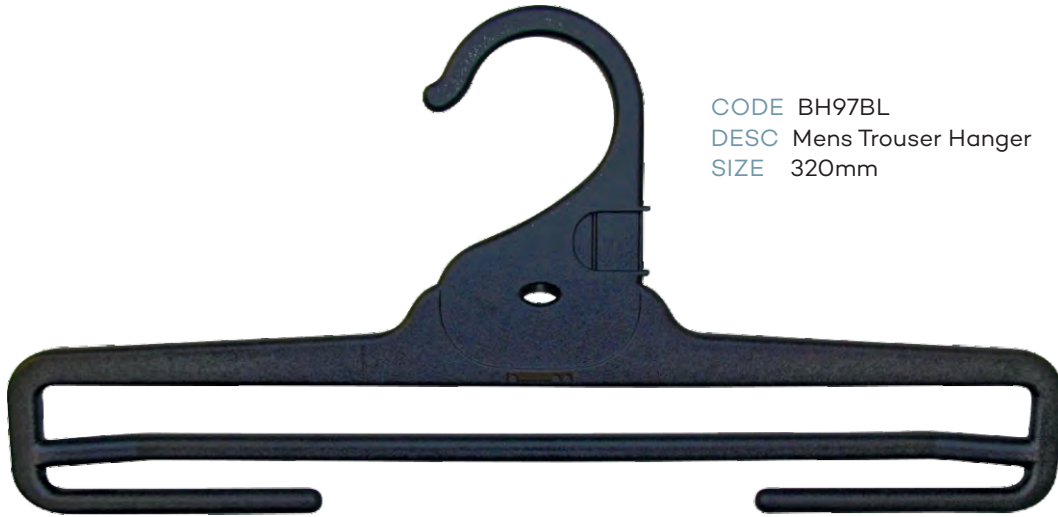

Mens Sleepwear

CODE BH97BL
DESC Mens Trousers Hanger
SIZE 320mm