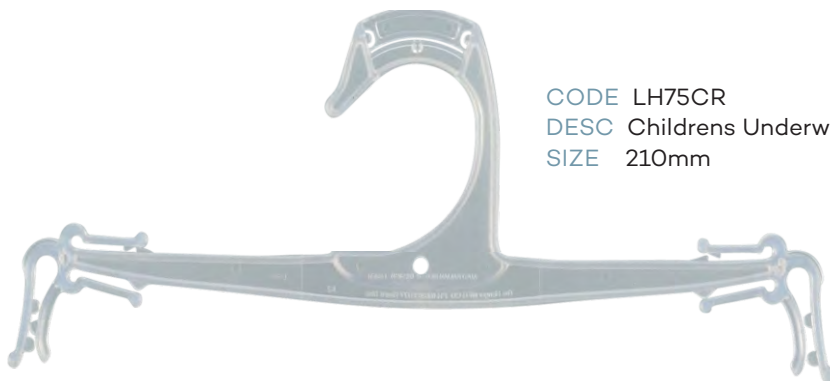

CODE LH34BL
DESC Mens Underwear Hanger
SIZE 260mm

CODE LH34CR
DESC Ladies Underwear Hanger
SIZE 260mm

Lingerie / Underwear

CODE LH76CR
DESC Ladies Underwear Hanger
SIZE 310mm

CODE LH76BL
DESC Mens Underwear Hanger
SIZE 310mm

CODE LH75CR
DESC Childrens Underwear Set Hanger
SIZE 210mm

Lingerie / Underwear

CODE LH85BL
DESC Mens Underwear Set Hanger
SIZE 270mm

CODE LH85CR
DESC Ladies Underwear Set Hanger
SIZE 270mm

Lingerie / Underwear