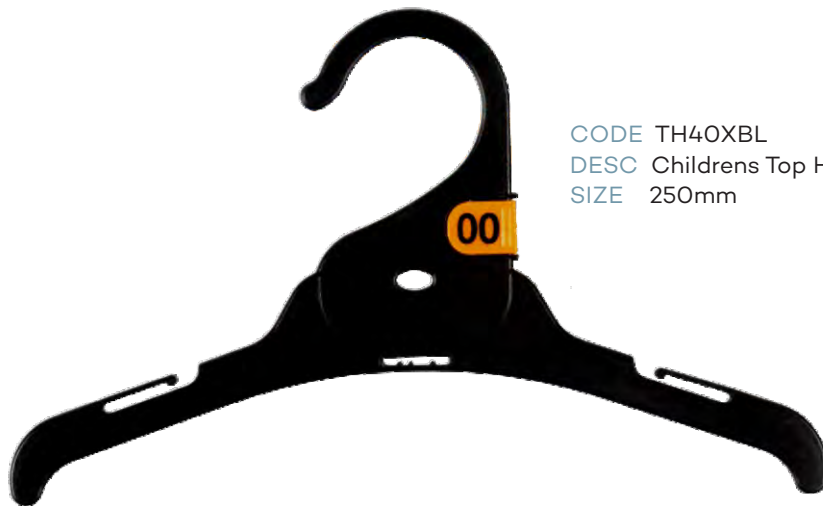

Childrens Top Hangers

CODE TH40XBL
DESC Childrens Top Hanger
SIZE 250mm