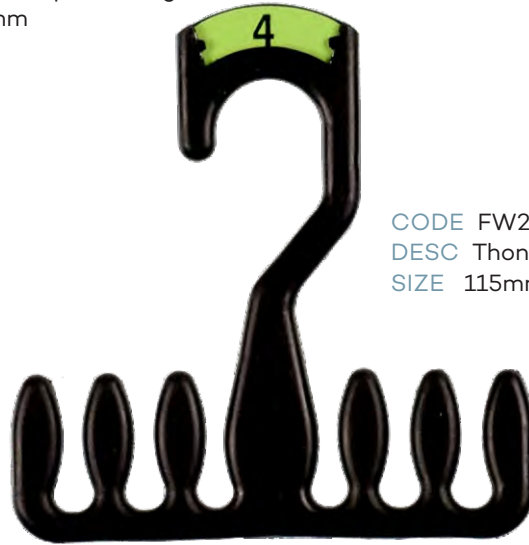

CODE LH88BL
DESC Mens Underwear 2 Pce Hanger
SIZE 260mm

CODE UHS260NL
DESC Ladies Brief Hanger Hanger
SIZE 260mm

CODE BR32CR
DESC Ladies Bra Hanger
SIZE 285mm

Accessories

CODE SC70BL
DESC Round Scarf Hook
SIZE 170mm

CODE AC30BL
DESC Gun Hook
SIZE 70mm

Footwear

CODE FW25BL
DESC Multi Purpose Hanger
SIZE 170mm

CODE FW24BL
DESC Thong Hanger
SIZE 115mm

CODE FW77BL
DESC Multi Purpose Hanger
SIZE 195mm

CODE FW26BL
DESC Multi Purpose Hanger
SIZE 215mm