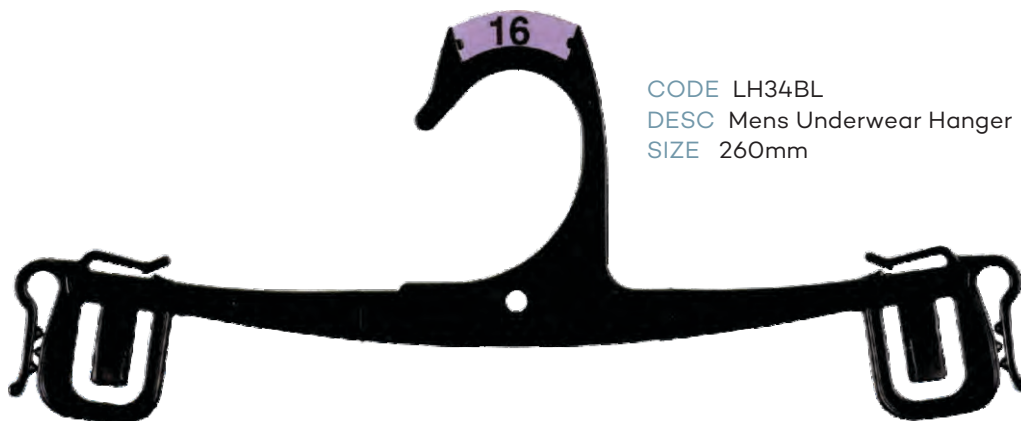

CODE LH34BL
DESC Mens Underwear Hanger
SIZE 260mm