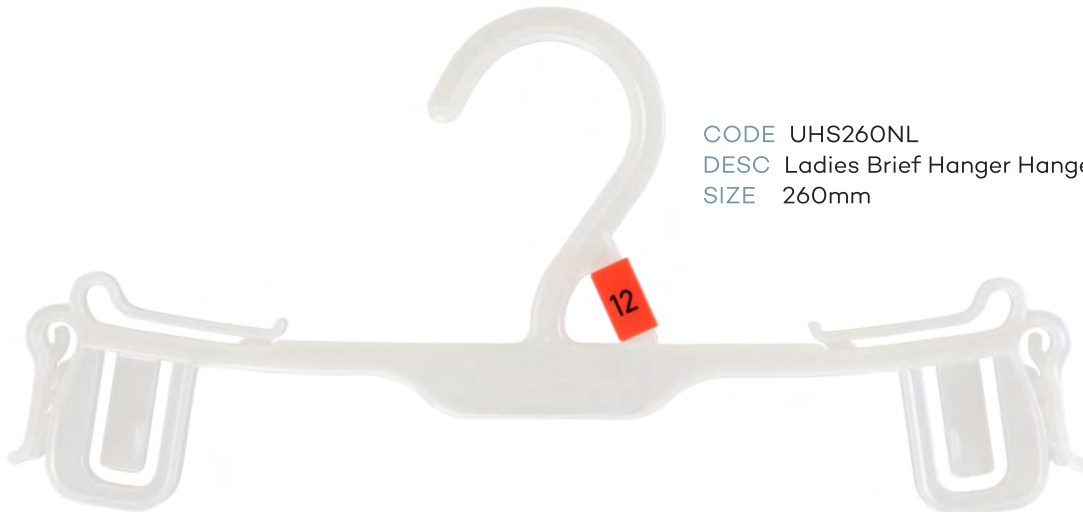

CODE LH75CR
DESC Childrens Underwear Set Hanger
SIZE 210mm

Lingerie / Underwear

CODE LH85BL
DESC Mens Underwear Set Hanger
SIZE 270mm

CODE LH85CR
DESC Ladies Underwear Set Hanger
SIZE 270mm

Lingerie / Underwear

CODE LH88BL
DESC Mens Underwear 2 Pce Hanger
SIZE 260mm

CODE UHS260NL
DESC Ladies Brief Hanger Hanger
SIZE 260mm

CODE BR32CR
DESC Ladies Bra Hanger
SIZE 285mm

Accessories

CODE SC70BL
DESC Round Scarf Hook
SIZE 170mm