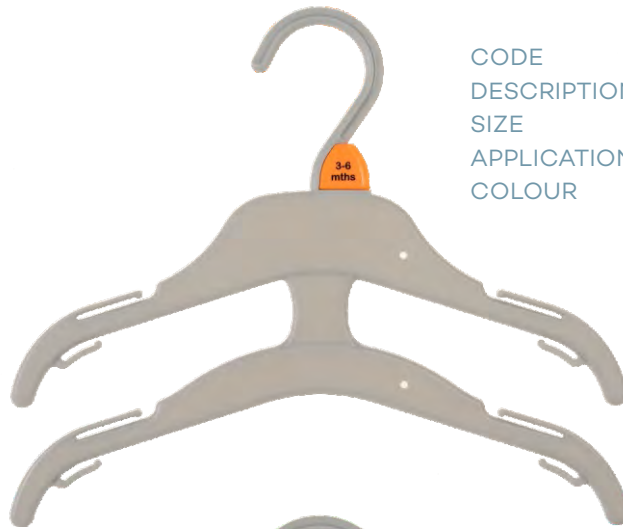

Children's Multi-Garments

CODE	DTC26CG6
DESCRIPTION	MULTI HANGER
SIZE	260mm
APPLICATION	Multi Garments
COLOUR	Cool Grey