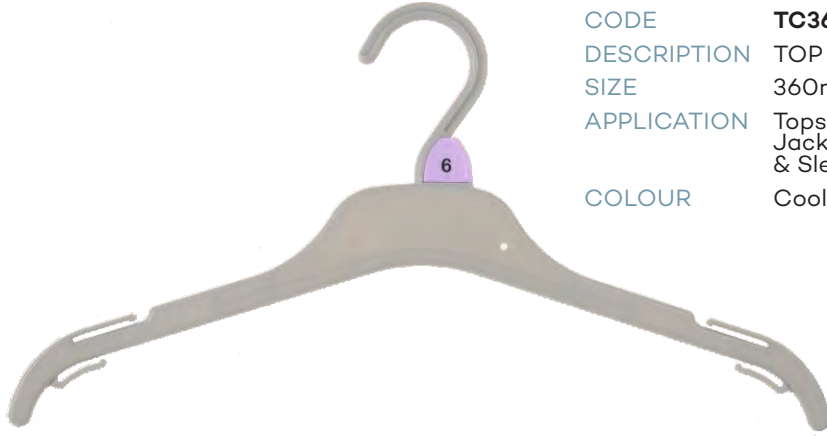

Children's Top Hangers

CODE **TC36CG6**
DESCRIPTION TOP HANGER
SIZE 360mm
APPLICATION Tops, Dresses, Knitwear, Jackets, Overalls, Spencers & Sleepwear
COLOUR Cool Grey