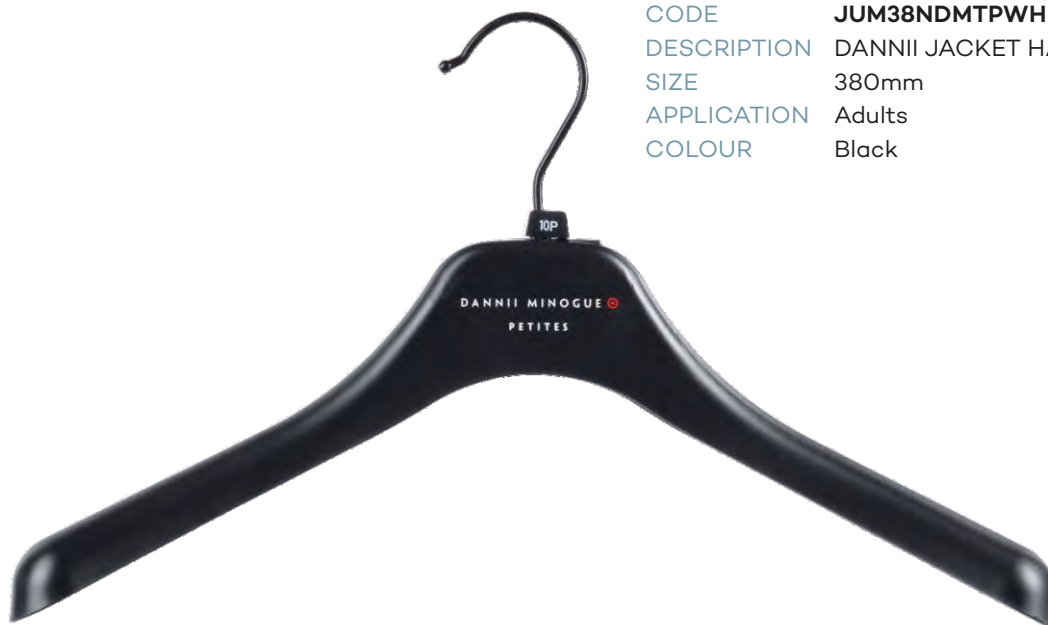

Printed - Dannii Minogue Petites

CODE **TC36DMPWHRDBL**
DESCRIPTION DANNII TOP HANGER
SIZE 360mm
APPLICATION Adults
COLOUR Black

CODE **TC41DMPWHRDBL**
DESCRIPTION DANNII TOP HANGER
SIZE 410mm
APPLICATION Adults
COLOUR Black

CODE **BC33A-SPDMPWHRDBL**
DESCRIPTION DANNII BOTTOM HANGER
SIZE 330mm
APPLICATION Adults
COLOUR Black

Printed - Dannii Minogue Petites

CODE **JUM38NDMTPWHRDBL**
DESCRIPTION DANNII JACKET HANGER
SIZE 380mm
APPLICATION Adults
COLOUR Black