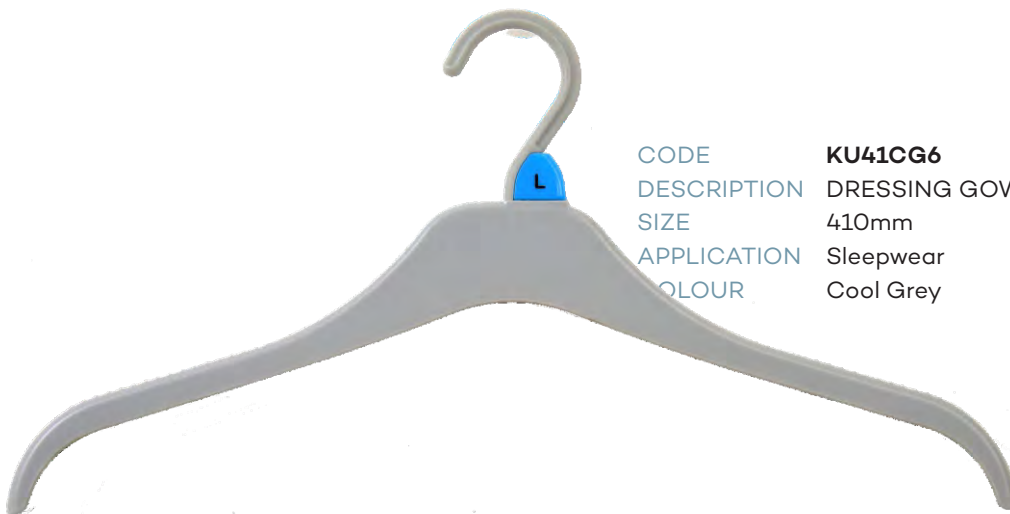

CODE BC28A-SPCG11
DESCRIPTION ADJUSTABLE BOTTOM HANGER WITH SOFT PAD
SIZE 280mm
APPLICATION Jeans, Pants, Skirts & Shorts
COLOUR Charcoal Grey

CODE BC33A-SPCG11
DESCRIPTION ADJUSTABLE BOTTOM HANGER WITH SOFT PAD
SIZE 330mm
APPLICATION Jeans, Pants, Skirts & Shorts
COLOUR Charcoal Grey

Ladies' Sleepwear

CODE	BC28A-SPCG6
DESCRIPTION	ADJUSTABLE BOTTOM HANGER WITH SOFT PADS
SIZE	280mm
APPLICATION	Sleepwear
COLOUR	Cool Grey

CODE	BC33A-SPCG6
DESCRIPTION	ADJUSTABLE BOTTOM HANGER WITH SOFT PADS
SIZE	330mm
APPLICATION	Sleepwear
COLOUR	Cool Grey