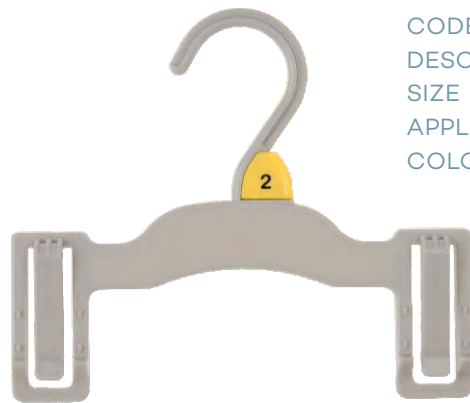

Children's Bottom Hangers

CODE **PC19CG6**
DESCRIPTION PRONG HANGER
SIZE 190mm
APPLICATION Pants, Skirts, Shorts & Sets
COLOUR Cool Grey