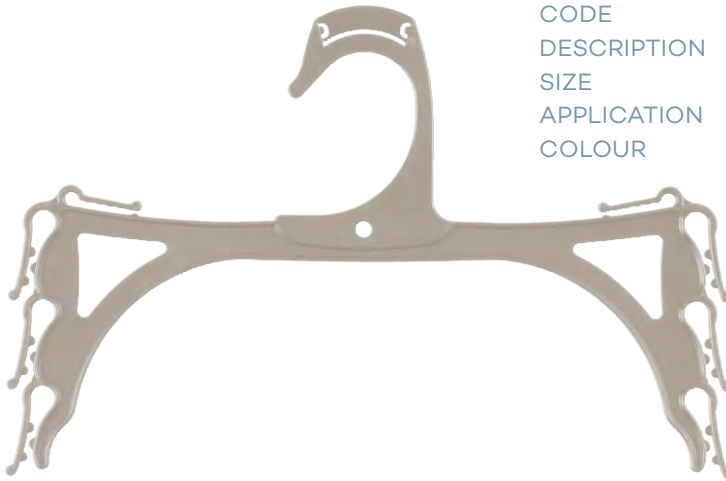

CODE **LH99CG6**
DESCRIPTION CHILDRENS 3 PCE SET
SIZE 210mm
APPLICATION Sets & Multi-Garments
COLOUR Cool Grey