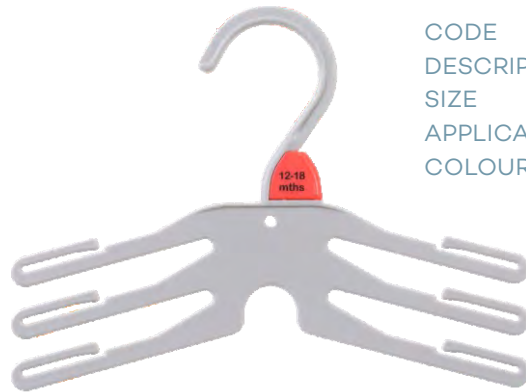

CODE	TC210-3CG6
DESCRIPTION	3-ARM HANGER
SIZE	210mm
APPLICATION	Multi-garments
COLOUR	Cool Grey