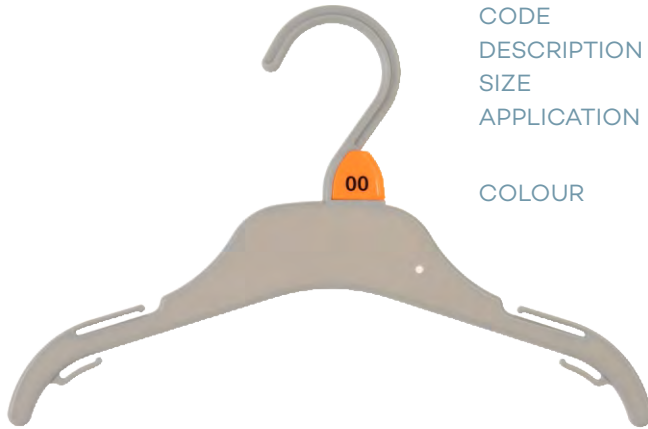

CODE **TC26CG6**
DESCRIPTION TOP HANGER
SIZE 260mm
APPLICATION Tops, Dresses, Knitwear, Jackets, Rompers, Overalls, Spencers & Sleepwear
COLOUR Cool Grey