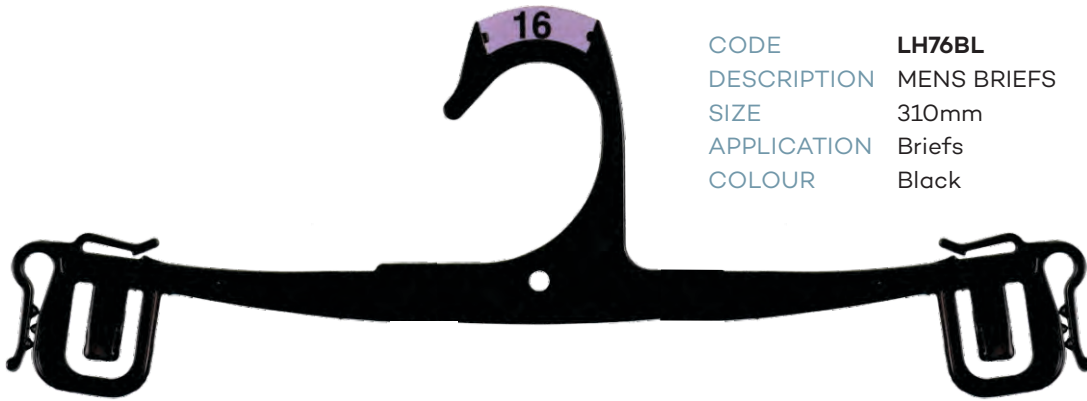

CODE **LH76BL**
DESCRIPTION MENS BRIEFS
SIZE 310mm
APPLICATION Briefs
COLOUR Black