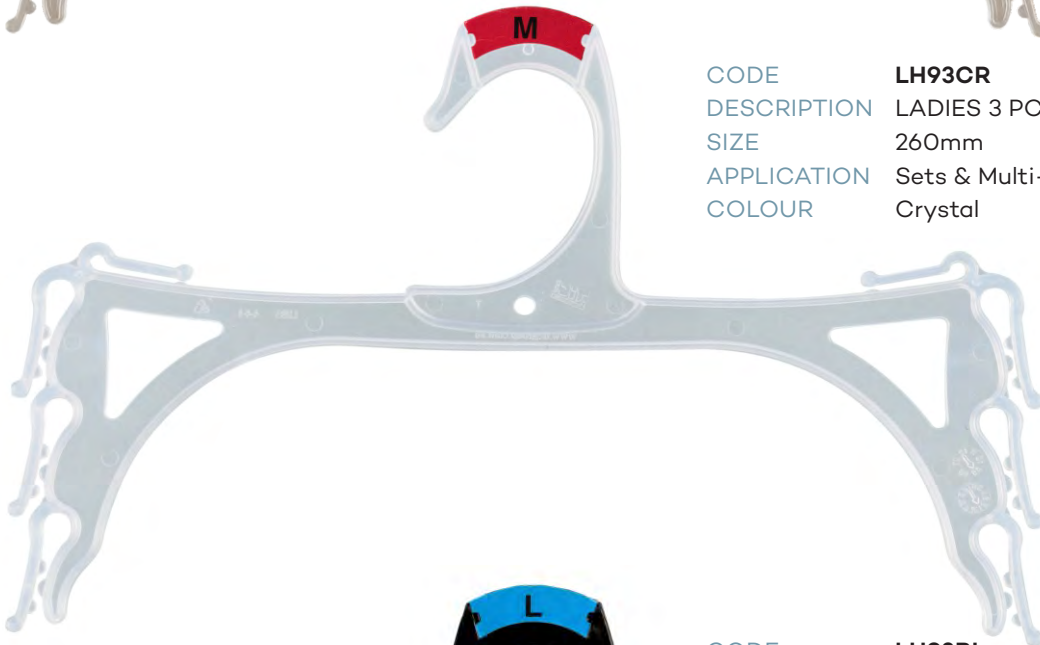

CODE **LH93CR**
DESCRIPTION LADIES 3 PCE
SIZE 260mm
APPLICATION Sets & Multi-Garments
COLOUR Crystal