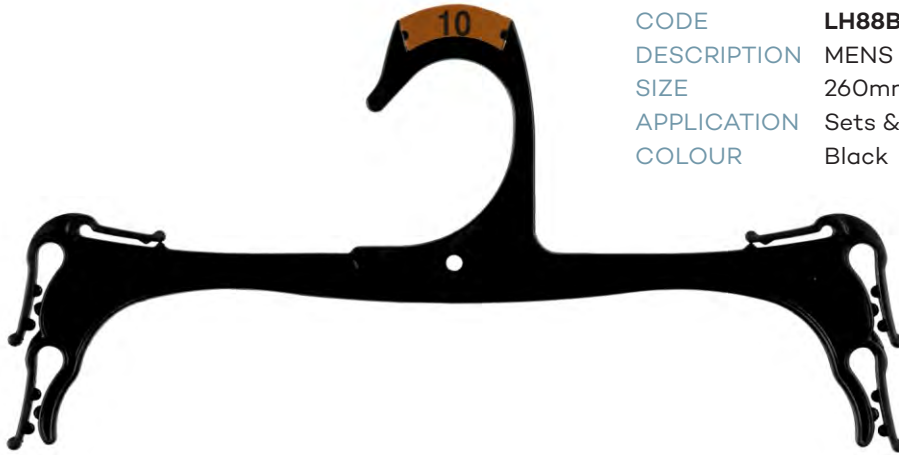

Underwear / Lingerie

CODE **LH88BL**
DESCRIPTION MENS 2 PCE
SIZE 260mm
APPLICATION Sets & Multi-Garments
COLOUR Black