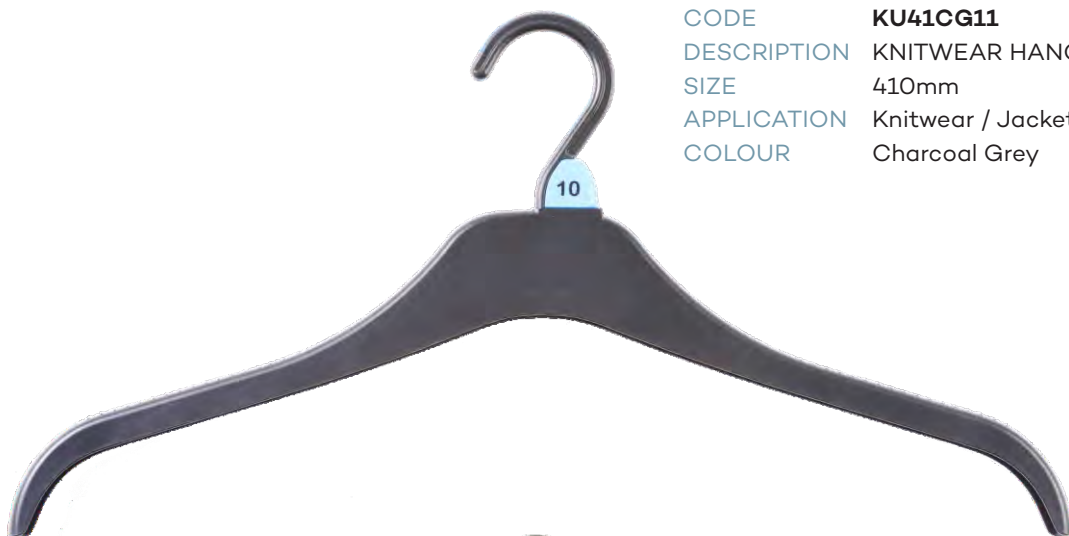

Ladies' Top Hangers

CODE **KU41CG11**
DESCRIPTION KNITWEAR HANGER
SIZE 410mm
APPLICATION Knitwear / Jackets
COLOUR Charcoal Grey