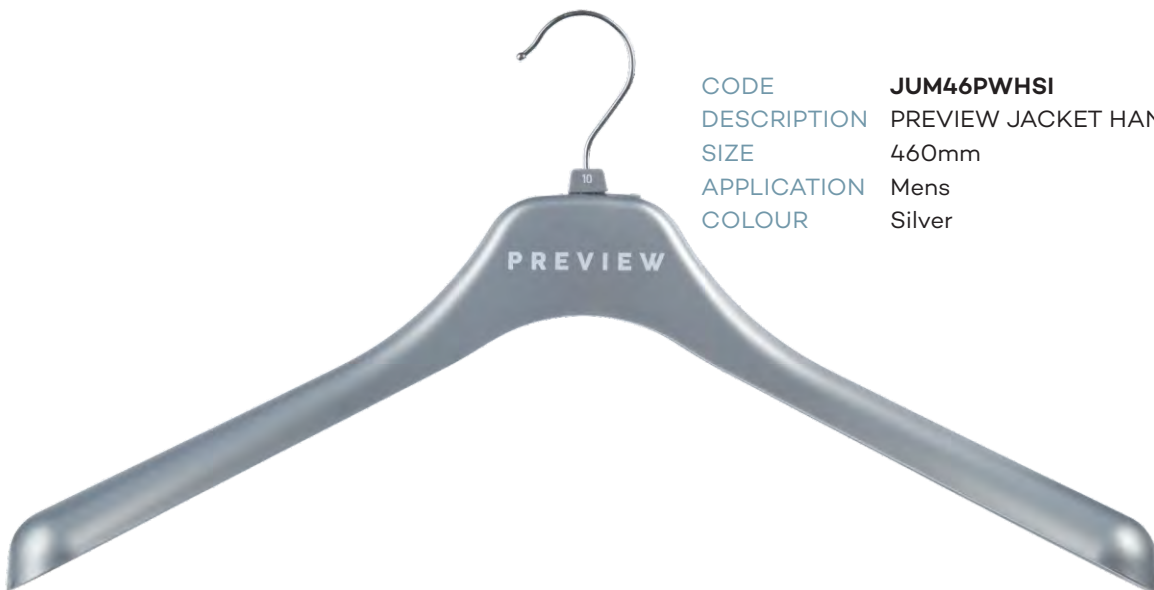

CODE	JUM42PWH
DESCRIPTION	PREVIEW JACKET HANGER
SIZE	420mm
APPLICATION	Ladies
COLOUR	Silver

CODE	JUM46PWH
DESCRIPTION	PREVIEW JACKET HANGER
SIZE	460mm
APPLICATION	Mens
COLOUR	Silver

Printed - Preview

CODE	BC22A-SPPWHSI
DESCRIPTION	PREVIEW PRINT BOTTOM HANGER
SIZE	220mm
APPLICATION	Mens
COLOUR	Silver