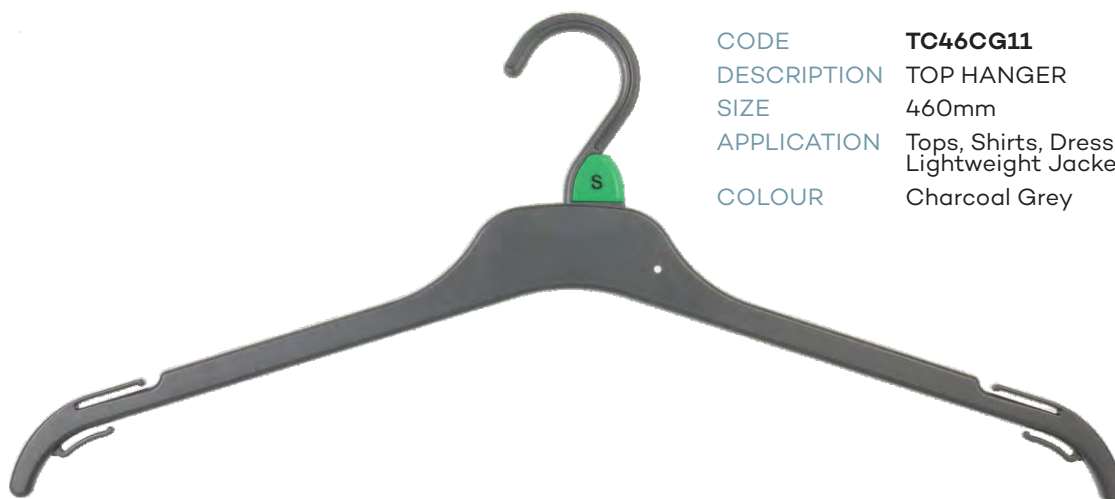

CODE	TC46CG11
DESCRIPTION	TOP HANGER
SIZE	460mm
APPLICATION	Tops, Shirts, Dresses, Lightweight Jackets & Knitwear
COLOUR	Charcoal Grey