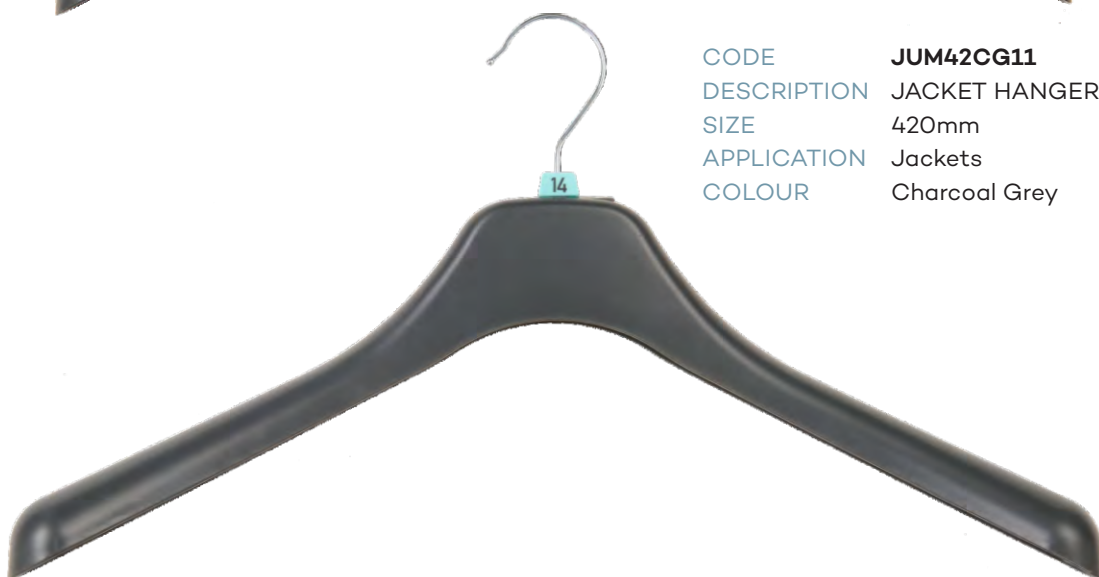

CODE **JUM42CG11**
DESCRIPTION JACKET HANGER
SIZE 420mm
APPLICATION Jackets
COLOUR Charcoal Grey