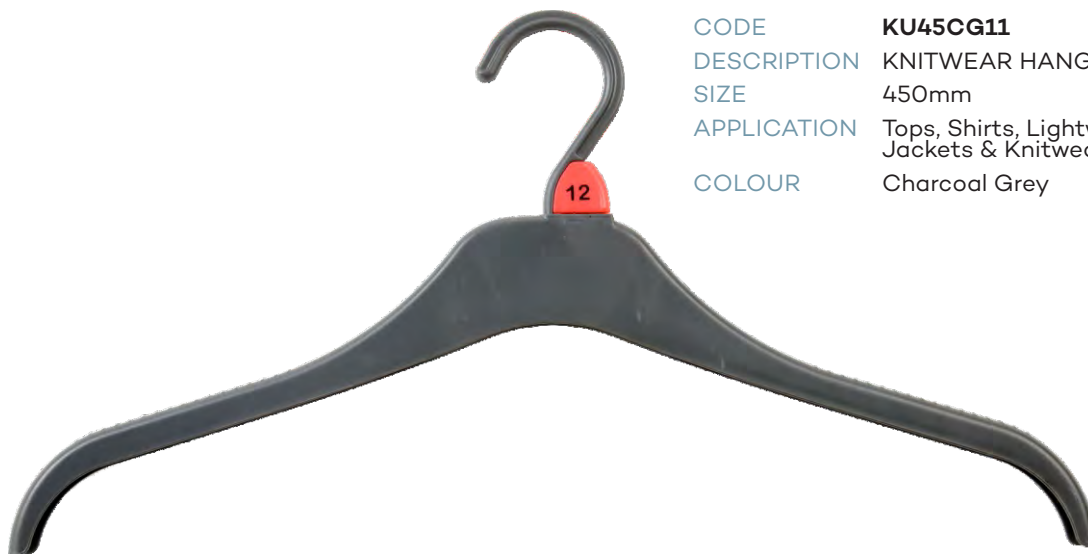

Men's Top Hangers

CODE **KU45CG11**
DESCRIPTION KNITWEAR HANGER
SIZE 450mm
APPLICATION Tops, Shirts, Lightweight
Jackets & Knitwear
COLOUR Charcoal Grey