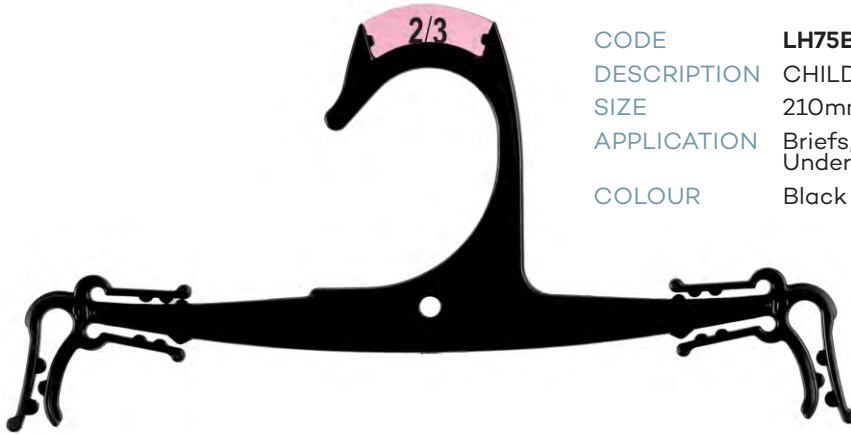

Underwear / Lingerie

CODE **LH75BL / LH75WG2**
DESCRIPTION CHILDRENS SETS
SIZE 210mm
APPLICATION Briefs, Camisoles & Underwear Sets
COLOUR Black & Warm Grey 2