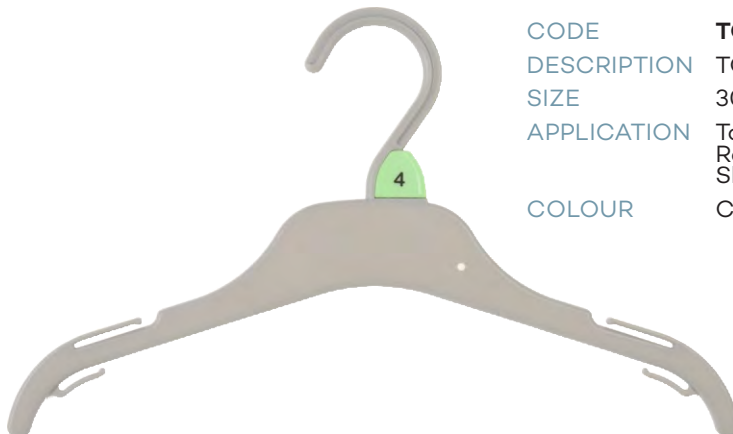

ACCESSORIES	
CODE	SC28CG11
DESCRIPTION	Scarf Hanger
SIZE	50mm
COLOUR	Charcoal Grey
CODE	SC70CG11
DESCRIPTION	Round Scarf Hanger
SIZE	170mm
COLOUR	Charcoal Grey
SIZE	SC29CG11
DESCRIPTION	Shawl Hanger
SIZE	300mm
COLOUR	Charcoal Grey
CODE	AC65CG6
DESCRIPTION	Hook & Loop
SIZE	90 x 70mm
COLOUR	Cool Grey
CODE	AC65CG11
DESCRIPTION	Hook & Loop
SIZE	90 x 70mm
COLOUR	Charcoal Grey
CODE	AC30CG6
DESCRIPTION	Gun Hook
SIZE	70mm
COLOUR	Cool Grey
CODE	AC30CG11
DESCRIPTION	Gun Hook
SIZE	70mm
COLOUR	Charcoal Grey
CODE	AC31CR
DESCRIPTION	Packaging Hook
SIZE	15mm
COLOUR	Clear
CODE	B209CR
DESCRIPTION	Large Packaging Hook
SIZE	55mm
COLOUR	Clear
SIZING	
CODE	ST
DESCRIPTION	Plastic Hook Sizer
CODE	AC16
DESCRIPTION	Plastic Hook Sizer
CODE	CS
DESCRIPTION	Metal Hook Sizer
CODE	NS
DESCRIPTION	Neck Size Clip
CODE	AC21
DESCRIPTION	Footwear Size Tab
CODE	AC22
DESCRIPTION	Lingerie Size Tab

Children's Top Hangers

CODE **TC22CG6**
DESCRIPTION TOP HANGER
SIZE 220mm
APPLICATION Rompers, Overalls
COLOUR Cool Grey

CODE **TC26CG6**
DESCRIPTION TOP HANGER
SIZE 260mm
APPLICATION Tops, Dresses, Knitwear, Jackets, Rompers, Overalls, Spencers & Sleepwear
COLOUR Cool Grey