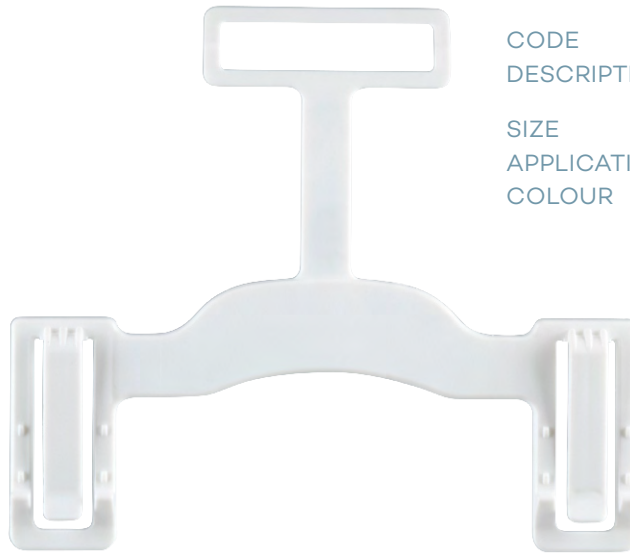

Printed - Piping Hot

CODE	PC19LWH
DESCRIPTION	PIPING HOT BOTTOM HANGER WITH LOOP
SIZE	190mm
APPLICATION	Childrens
COLOUR	White