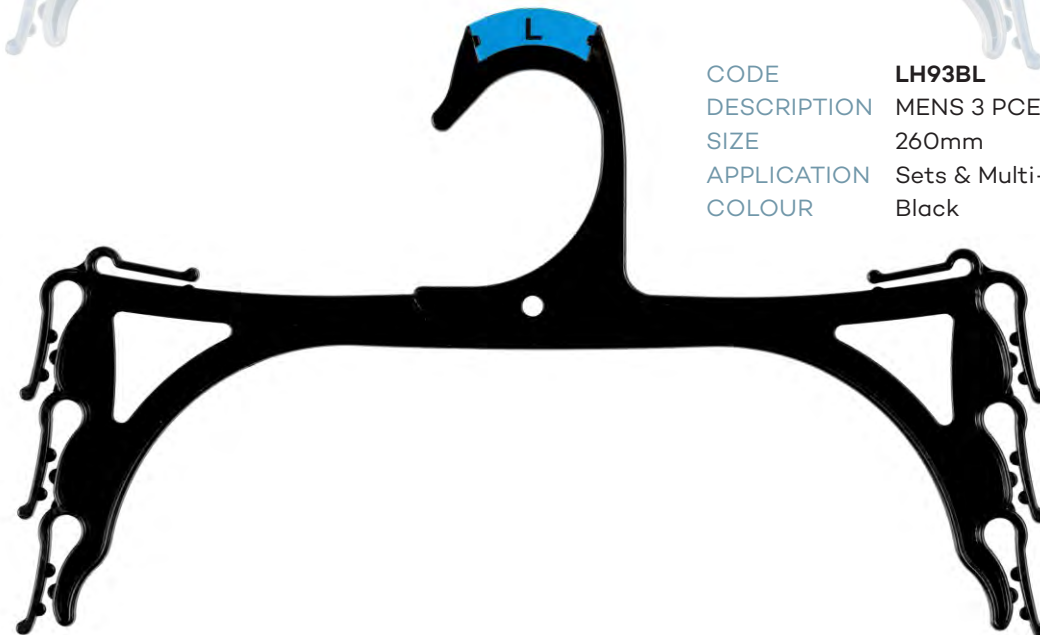

CODE **LH93BL**
DESCRIPTION MENS 3 PCE
SIZE 260mm
APPLICATION Sets & Multi-Garments
COLOUR Black