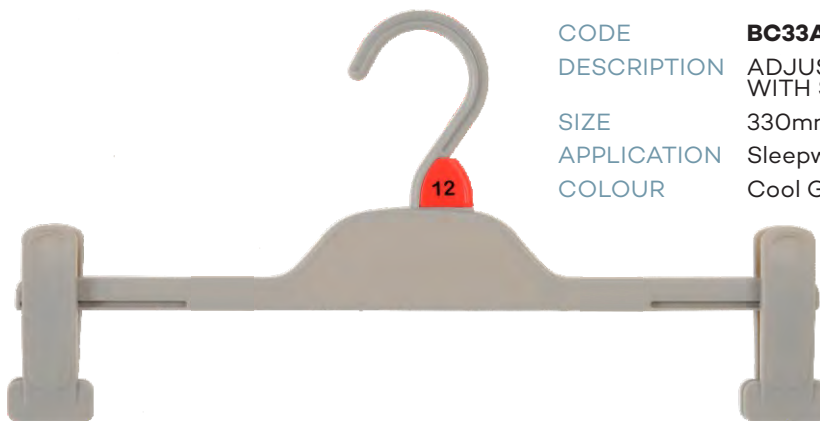

CODE BC28A-SPCG11
DESCRIPTION ADJUSTABLE BOTTOM HANGER WITH SOFT PAD
SIZE 280mm
APPLICATION Jeans, Pants, Skirts & Shorts
COLOUR Charcoal Grey

CODE BC33A-SPCG11
DESCRIPTION ADJUSTABLE BOTTOM HANGER WITH SOFT PAD
SIZE 330mm
APPLICATION Jeans, Pants, Skirts & Shorts
COLOUR Charcoal Grey

Ladies' Sleepwear

CODE **TC41CG6**
DESCRIPTION TOP HANGER
SIZE 410mm
APPLICATION Sleepwear
COLOUR Cool Grey

CODE **TC46CG6**
DESCRIPTION TOP HANGER
SIZE 460mm
APPLICATION Sleepwear
COLOUR Cool Grey

CODE **KU41CG6**
DESCRIPTION DRESSING GOWN HANGER
SIZE 410mm
APPLICATION Sleepwear
COLOUR Cool Grey

Ladies' Sleepwear

CODE	BC28A-SPCG6
DESCRIPTION	ADJUSTABLE BOTTOM HANGER WITH SOFT PADS
SIZE	280mm
APPLICATION	Sleepwear
COLOUR	Cool Grey

CODE	BC33A-SPCG6
DESCRIPTION	ADJUSTABLE BOTTOM HANGER WITH SOFT PADS
SIZE	330mm
APPLICATION	Sleepwear
COLOUR	Cool Grey