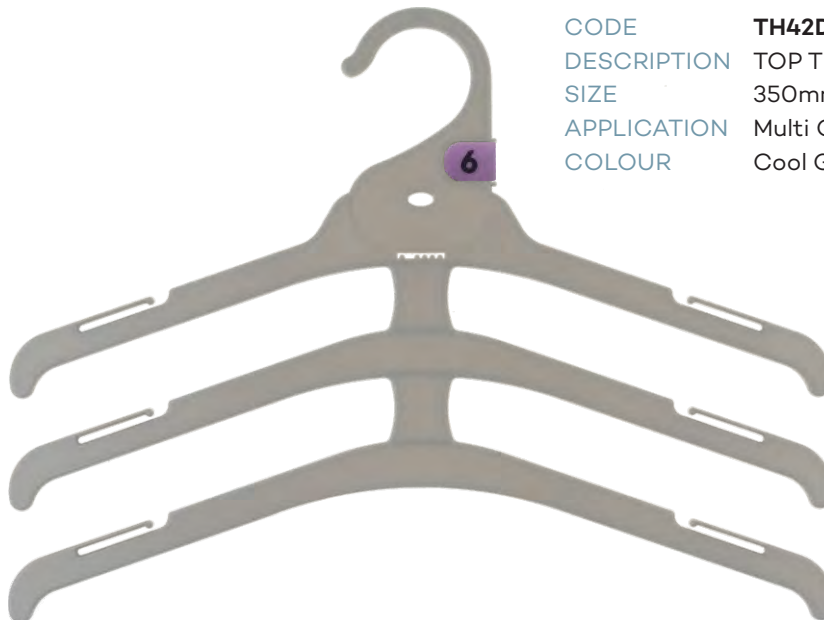

CODE	TH42DS3CG6
DESCRIPTION	TOP TRIPLE HANGER
SIZE	350mm
APPLICATION	Multi Garments
COLOUR	Cool Grey