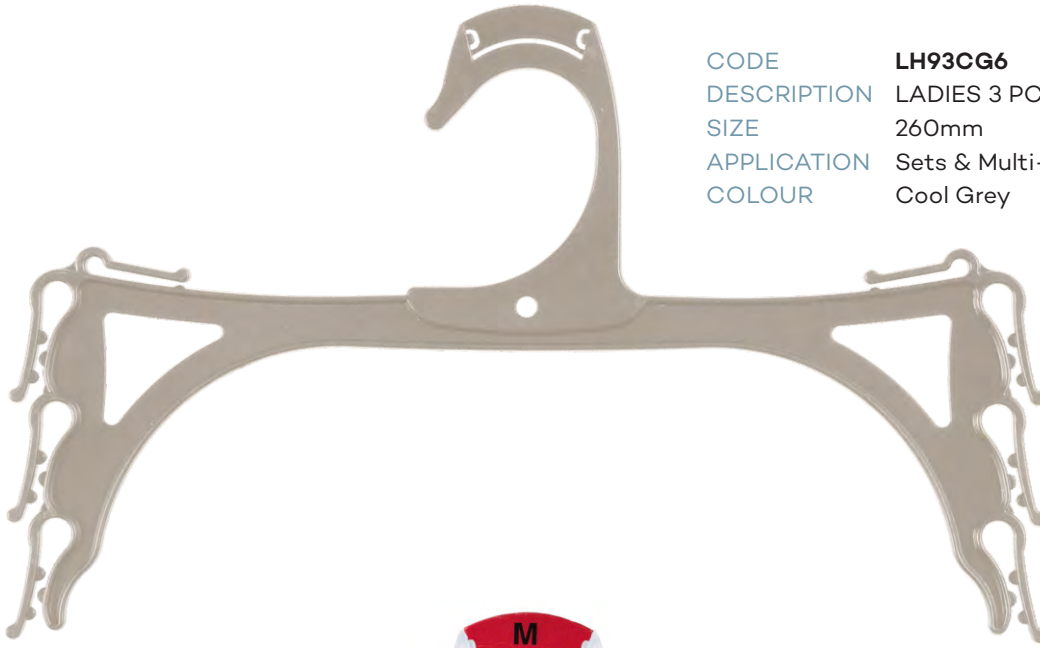

Underwear / Lingerie

CODE **LH93CG6**
DESCRIPTION LADIES 3 PCE
SIZE 260mm
APPLICATION Sets & Multi-Garments
COLOUR Cool Grey