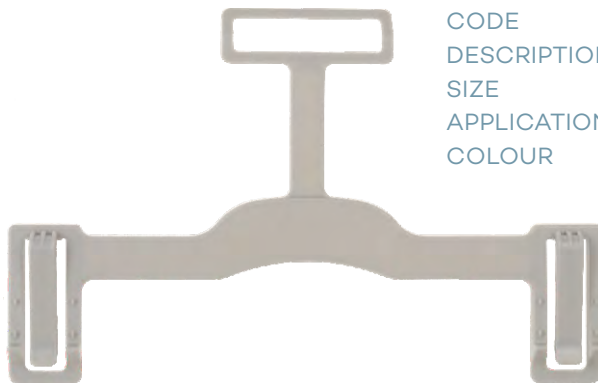

CODE **TC41CG6**
DESCRIPTION TOP HANGER
SIZE 410mm
APPLICATION Tops, Dresses, Knitwear, Jackets, Overalls, Spencers & Sleepwear
COLOUR Cool Grey

CODE **AC67CBL**
DESCRIPTION FOAM SLEEVE
SIZE
APPLICATION Knitwear

Children's Bottom Hangers

CODE **PC19CG6**
DESCRIPTION PRONG HANGER
SIZE 190mm
APPLICATION Pants, Skirts, Shorts & Sets
COLOUR Cool Grey

CODE **PC19LCG6**
DESCRIPTION PRONG HANGER WITH LOOP
SIZE 190mm
APPLICATION Pants, Skirts, Shorts & Sets
COLOUR Cool Grey

Children's Bottom Hangers

CODE	PC26CG6
DESCRIPTION	PRONG HANGER
SIZE	260mm
APPLICATION	Pants, Skirts, Shorts & Sets
COLOUR	Cool Grey

CODE	PC26LCG6
DESCRIPTION	PRONG HANGER WITH LOOP
SIZE	260mm
APPLICATION	Pants, Skirts, Shorts & Sets
COLOUR	Cool Grey