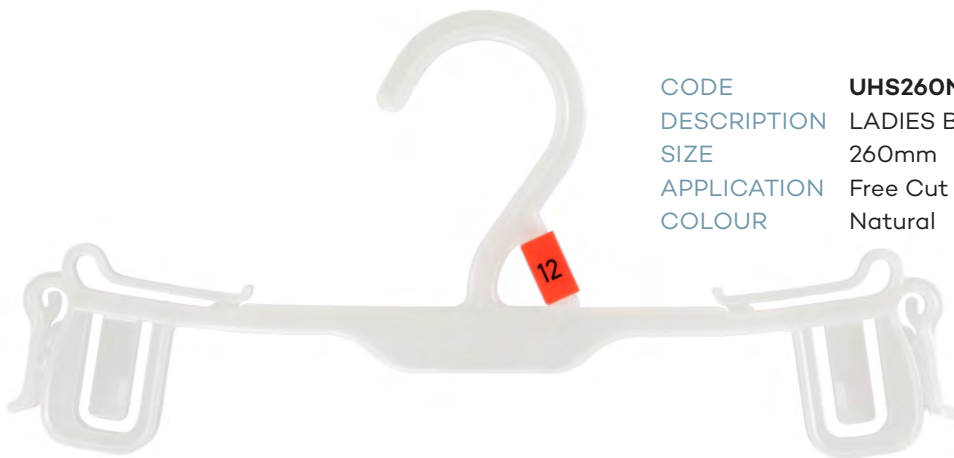

CODE **UHS260NL**
DESCRIPTION LADIES BRIEFS
SIZE 260mm
APPLICATION Free Cut Brief
COLOUR Natural