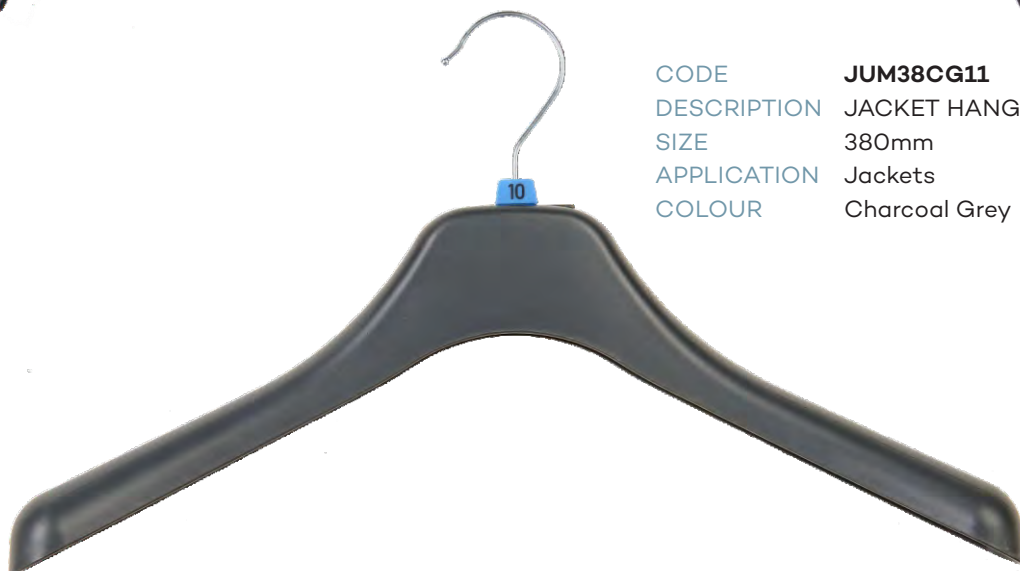

CODE **JUM38CG11**
DESCRIPTION JACKET HANGER
SIZE 380mm
APPLICATION Jackets
COLOUR Charcoal Grey