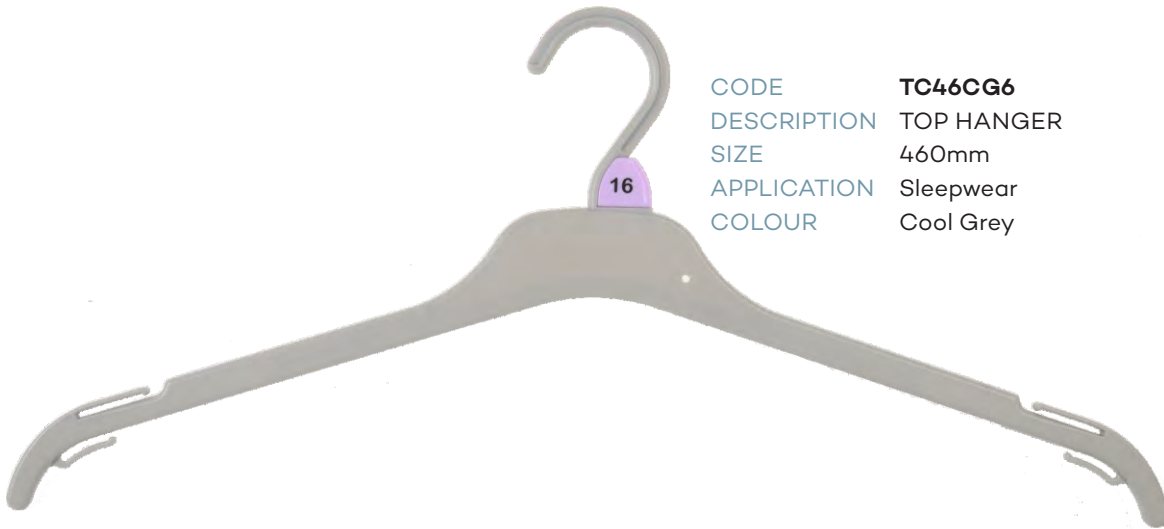

CODE **TC46CG6**
DESCRIPTION TOP HANGER
SIZE 460mm
APPLICATION Sleepwear
COLOUR Cool Grey