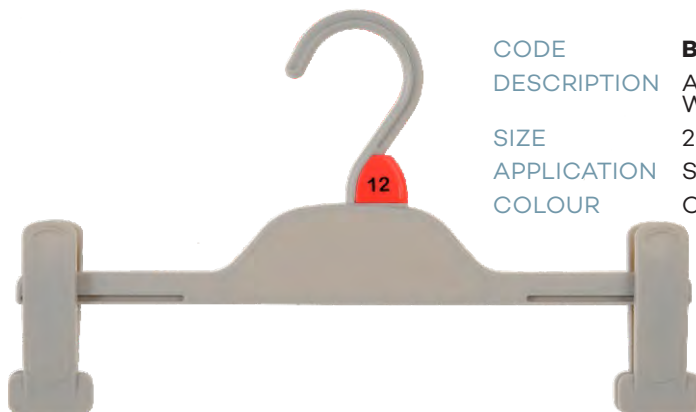

CODE BC28A-SPCG11
DESCRIPTION ADJUSTABLE BOTTOM HANGER WITH SOFT PAD
SIZE 280mm
APPLICATION Jeans, Pants, Skirts & Shorts
COLOUR Charcoal Grey

CODE BC33A-SPCG11
DESCRIPTION ADJUSTABLE BOTTOM HANGER WITH SOFT PAD
SIZE 330mm
APPLICATION Jeans, Pants, Skirts & Shorts
COLOUR Charcoal Grey

Ladies' Sleepwear

CODE **TC41CG6**
DESCRIPTION TOP HANGER
SIZE 410mm
APPLICATION Sleepwear
COLOUR Cool Grey

CODE **TC46CG6**
DESCRIPTION TOP HANGER
SIZE 460mm
APPLICATION Sleepwear
COLOUR Cool Grey

CODE **KU41CG6**
DESCRIPTION DRESSING GOWN HANGER
SIZE 410mm
APPLICATION Sleepwear
COLOUR Cool Grey

Ladies' Sleepwear

CODE	BC28A-SPCG6
DESCRIPTION	ADJUSTABLE BOTTOM HANGER WITH SOFT PADS
SIZE	280mm
APPLICATION	Sleepwear
COLOUR	Cool Grey

CODE	BC33A-SPCG6
DESCRIPTION	ADJUSTABLE BOTTOM HANGER WITH SOFT PADS
SIZE	330mm
APPLICATION	Sleepwear
COLOUR	Cool Grey