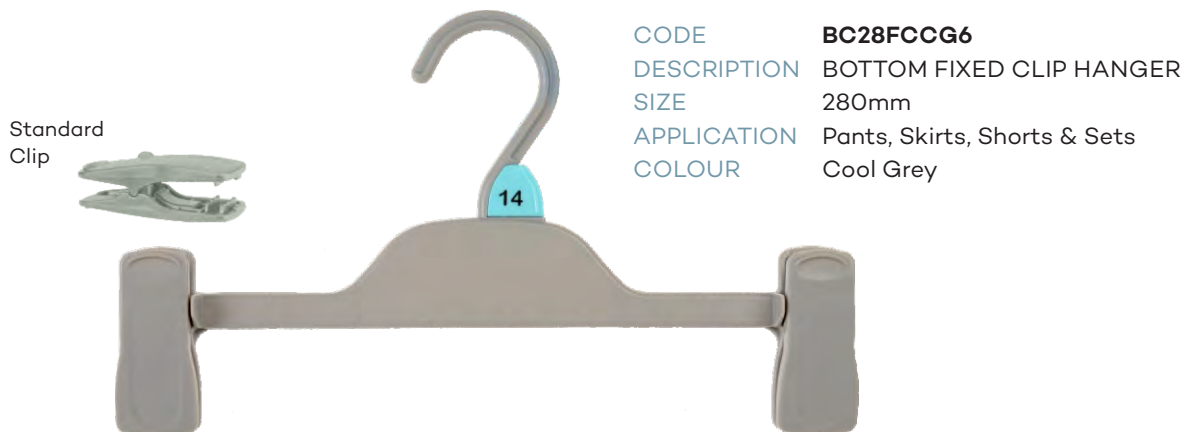

CODE **BC28FCCG6**
DESCRIPTION BOTTOM FIXED CLIP HANGER
SIZE 280mm
APPLICATION Pants, Skirts, Shorts & Sets
COLOUR Cool Grey