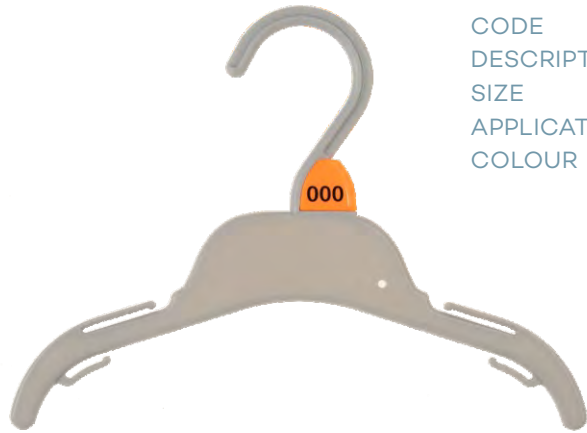

Children's Top Hangers

CODE **TC22CG6**
DESCRIPTION TOP HANGER
SIZE 220mm
APPLICATION Rompers, Overalls
COLOUR Cool Grey