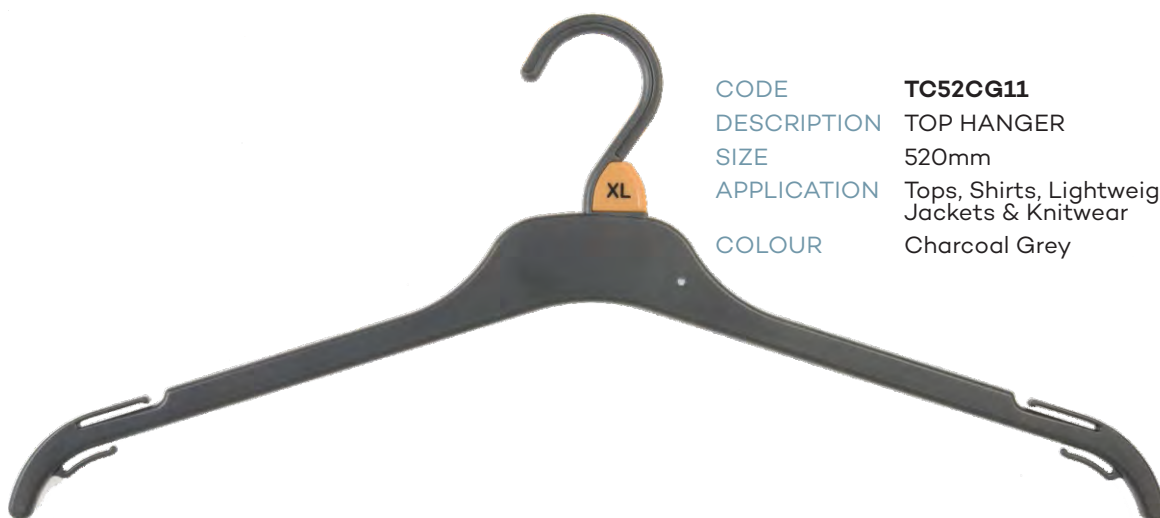

CODE **TC52CG11**
DESCRIPTION TOP HANGER
SIZE 520mm
APPLICATION Tops, Shirts, Lightweight
Jackets & Knitwear
COLOUR Charcoal Grey