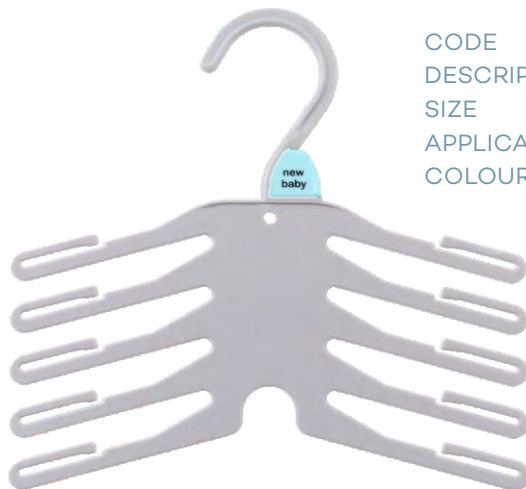

CODE	TC210-5CG6
DESCRIPTION	5-ARM HANGER
SIZE	210mm
APPLICATION	Multi-garments
COLOUR	Cool Grey