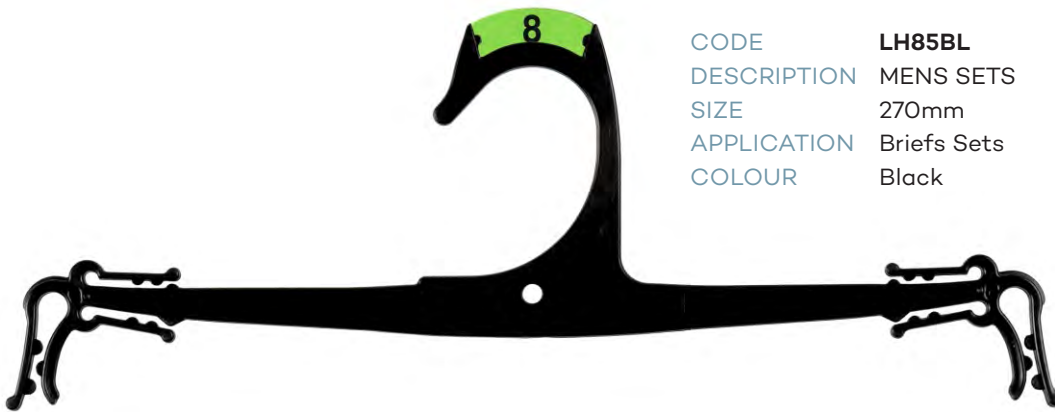

CODE **LH76BL**
DESCRIPTION MENS BRIEFS
SIZE 310mm
APPLICATION Briefs
COLOUR Black

CODE **UHS260NL**
DESCRIPTION LADIES BRIEFS
SIZE 260mm
APPLICATION Free Cut Brief
COLOUR Natural

Underwear / Lingerie

CODE **LH75BL / LH75WG2**
DESCRIPTION CHILDRENS SETS
SIZE 210mm
APPLICATION Briefs, Camisoles & Underwear Sets
COLOUR Black & Warm Grey 2