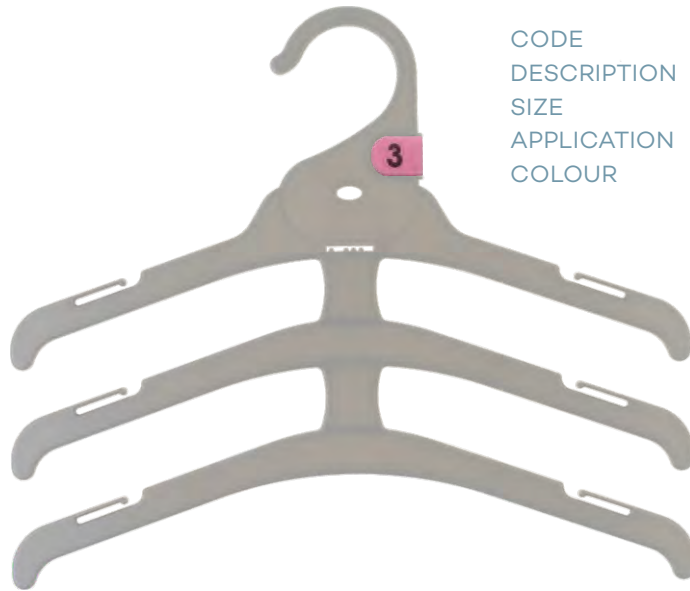

Children's Multi-Garments

CODE	TH41DS3CG6
DESCRIPTION	TOP TRIPLE HANGER
SIZE	300mm
APPLICATION	Multi Garments
COLOUR	Cool Grey