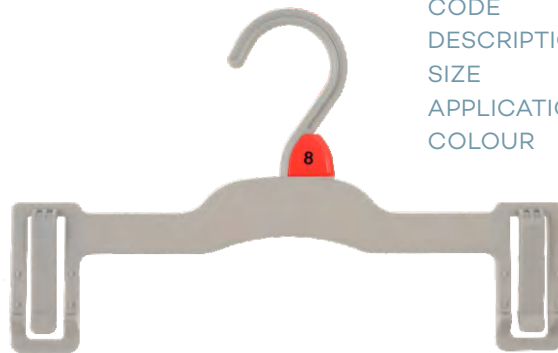

CODE **TC41CG6**
DESCRIPTION TOP HANGER
SIZE 410mm
APPLICATION Tops, Dresses, Knitwear, Jackets, Overalls, Spencers & Sleepwear
COLOUR Cool Grey

CODE **AC67CBL**
DESCRIPTION FOAM SLEEVE
SIZE
APPLICATION Knitwear

Children's Bottom Hangers

CODE **PC19CG6**
DESCRIPTION PRONG HANGER
SIZE 190mm
APPLICATION Pants, Skirts, Shorts & Sets
COLOUR Cool Grey

CODE **PC19LCG6**
DESCRIPTION PRONG HANGER WITH LOOP
SIZE 190mm
APPLICATION Pants, Skirts, Shorts & Sets
COLOUR Cool Grey

Children's Bottom Hangers

CODE	PC26CG6
DESCRIPTION	PRONG HANGER
SIZE	260mm
APPLICATION	Pants, Skirts, Shorts & Sets
COLOUR	Cool Grey

CODE	PC26LCG6
DESCRIPTION	PRONG HANGER WITH LOOP
SIZE	260mm
APPLICATION	Pants, Skirts, Shorts & Sets
COLOUR	Cool Grey