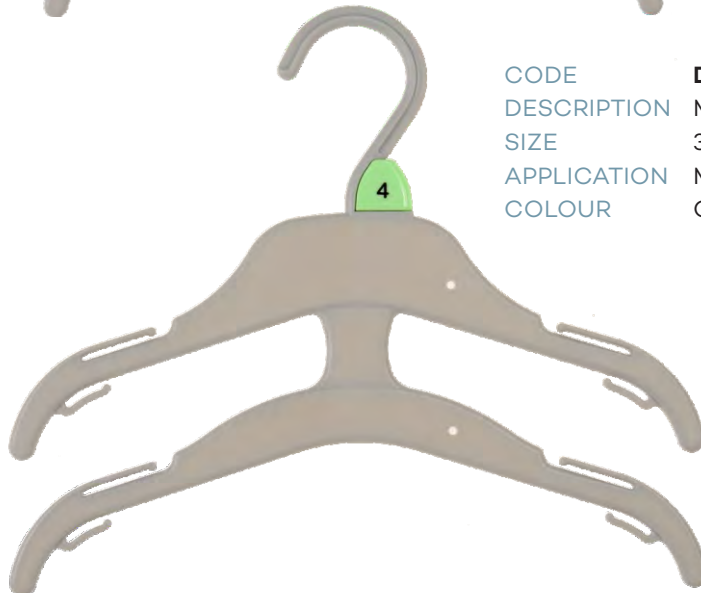

Children's Bottom Hangers

CODE **BC22FCCG6**
DESCRIPTION BOTTOM FIXED CLIP HANGER
SIZE 220mm
APPLICATION Pants, Skirts, Shorts & Sets
COLOUR Cool Grey

CODE **BC25FCCG6**
DESCRIPTION BOTTOM FIXED CLIP HANGER
SIZE 250mm
APPLICATION Pants, Skirts, Shorts & Sets
COLOUR Cool Grey

CODE **BC28FCCG6**
DESCRIPTION BOTTOM FIXED CLIP HANGER
SIZE 280mm
APPLICATION Pants, Skirts, Shorts & Sets
COLOUR Cool Grey

Children's Multi-Garments

CODE	DTC26CG6
DESCRIPTION	MULTI HANGER
SIZE	260mm
APPLICATION	Multi Garments
COLOUR	Cool Grey