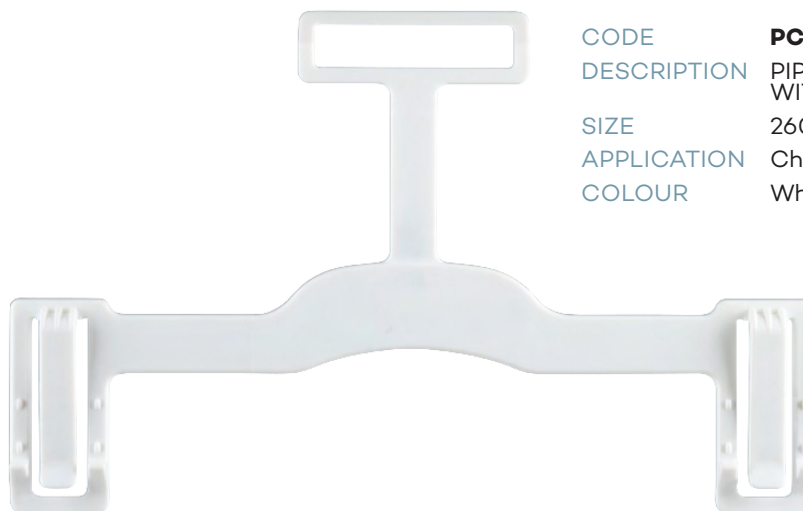

CODE	PC26LWH
DESCRIPTION	PIPING HOT BOTTOM HANGER WITH LOOP
SIZE	260mm
APPLICATION	Childrens
COLOUR	White