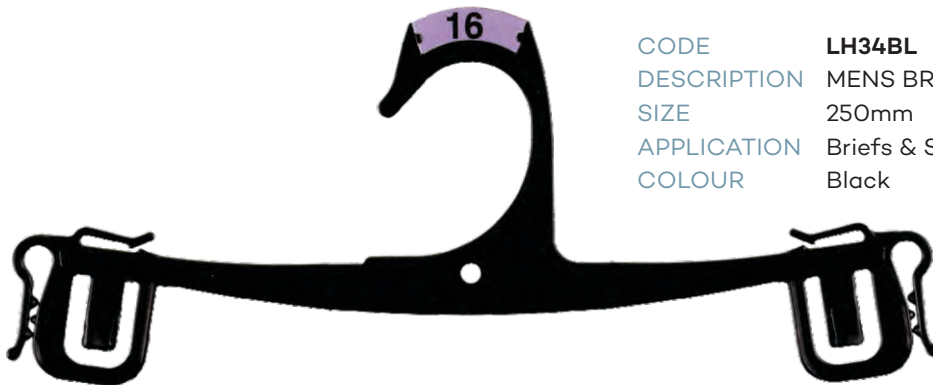

CODE	LH34BL
DESCRIPTION	MENS BRIEFS
SIZE	250mm
APPLICATION	Briefs & Swimwear
COLOUR	Black