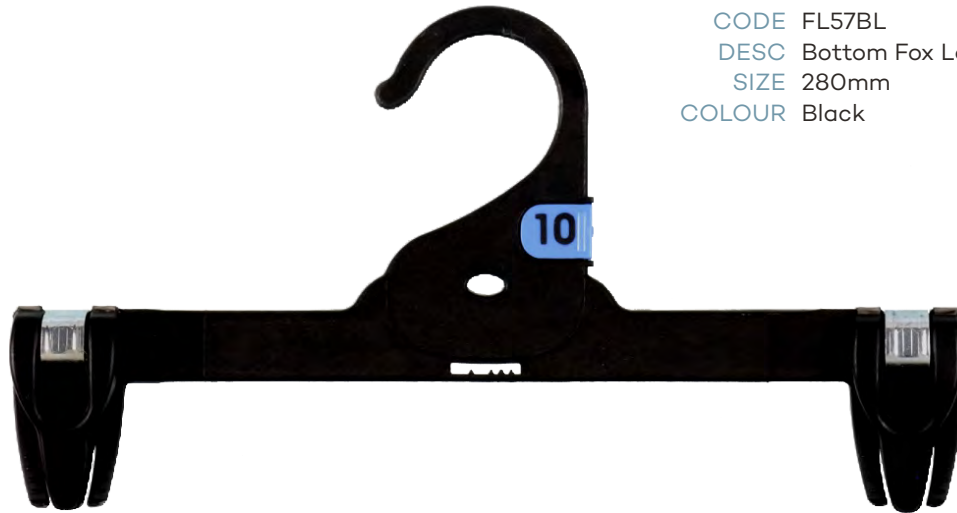

# Adult Tops

CODE KN44BL  
DESC Knitwear Hanger  
SIZE 420mm  
COLOUR Black

CODE KN47BL  
DESC Knitwear Hanger  
SIZE 460mm  
COLOUR Black

# Adult Bottoms

CODE FL57BL  
DESC Bottom Fox Lock Hanger  
SIZE 280mm  
COLOUR Black

CODE FL58BL  
DESC Ladies Fox Lock Bottom Hanger  
SIZE 310mm  
COLOUR Black

CODE PH55LXBL  
DESC Bottom Prong Hanger with Hook  
SIZE 260mm  
COLOUR Black