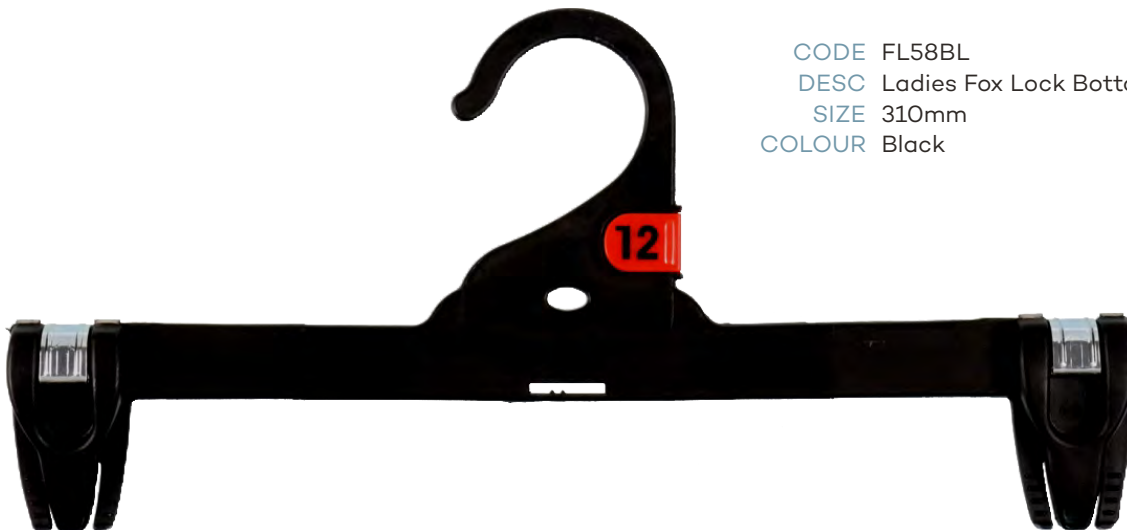

# Adult Bottoms

CODE FL57BL  
DESC Bottom Fox Lock Hanger  
SIZE 280mm  
COLOUR Black

CODE FL58BL  
DESC Ladies Fox Lock Bottom Hanger  
SIZE 310mm  
COLOUR Black

CODE PH55LXBL  
DESC Bottom Prong Hanger with Hook  
SIZE 260mm  
COLOUR Black