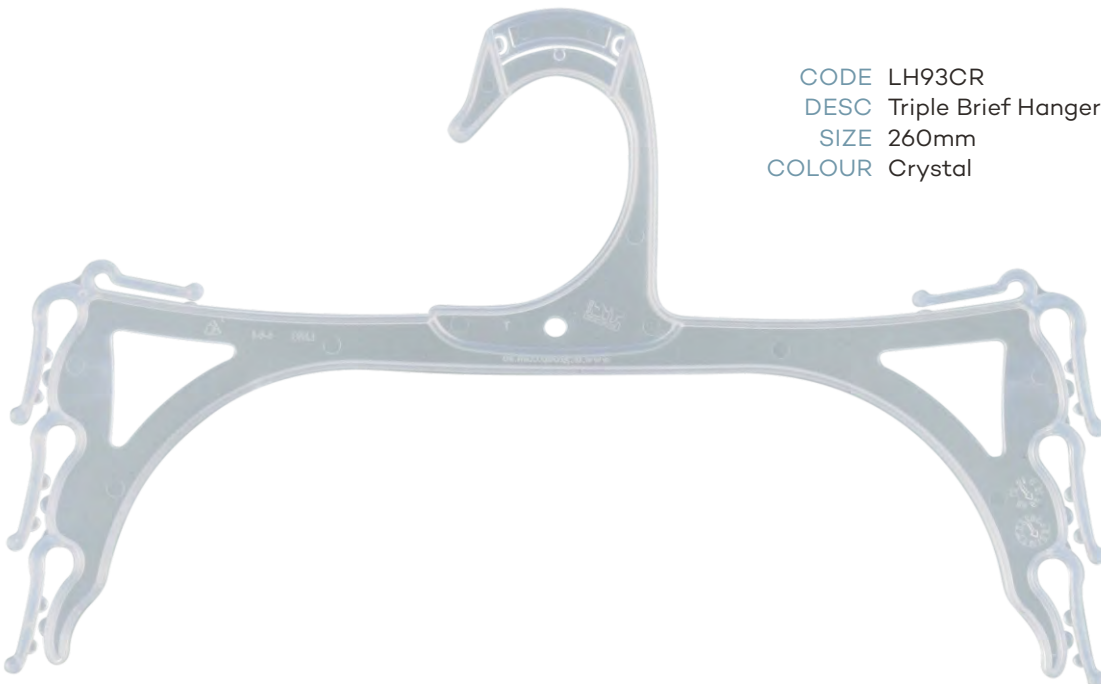

CODE LH93CR
DESC Triple Brief Hanger
SIZE 260mm
COLOUR Crystal