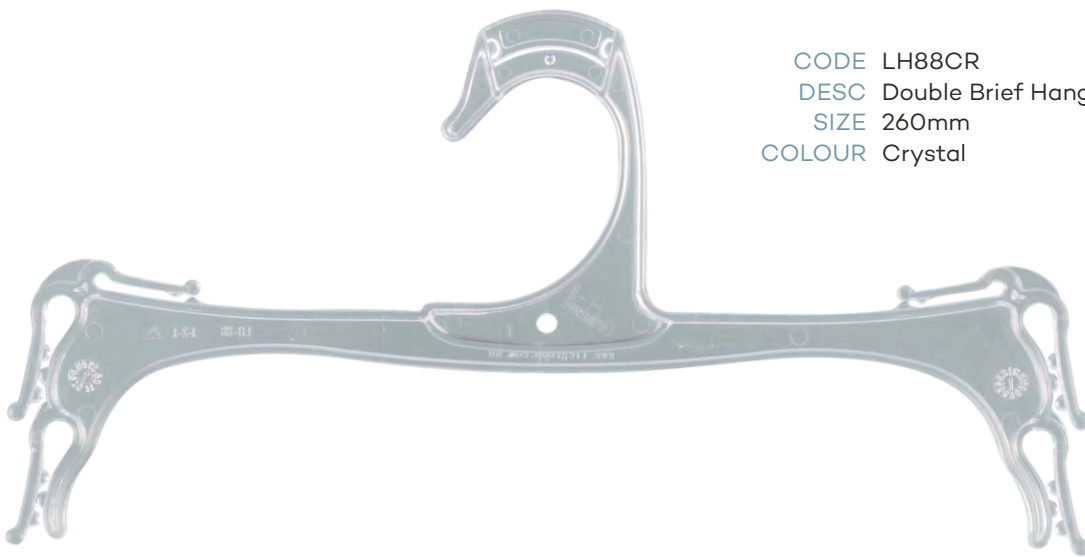

CODE LH88CR
DESC Double Brief Hanger
SIZE 260mm
COLOUR Crystal