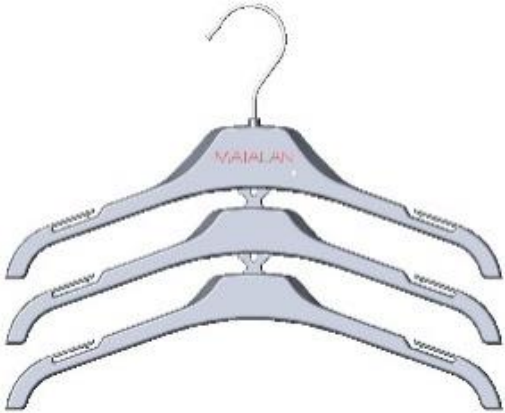

SDTCM41SL-MAT - 41cm – ages 14+yrs

COLOUR & LOGO Silver with Matalan Logo

AVAILABILITY China
Bangladesh
Sri Lanka

Childrenswear

Triple Tops Hanger

Suitable for T-shirts, shirts, vests and light garments

CODE