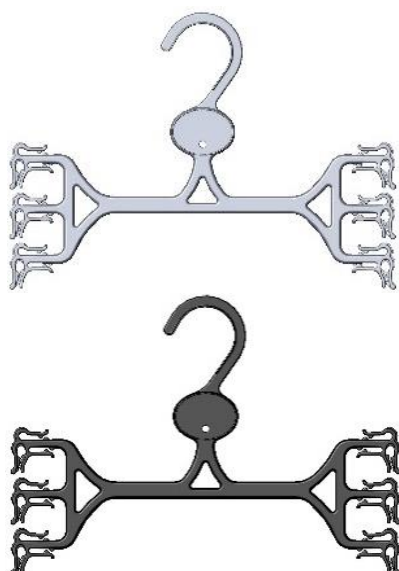

AVAILABILITY

Bangladesh
China (reuse only)

Lingerie/Swimwear

Bra/Swimwear Hanger

Suitable for all bras, swimwear and lingerie/swimwear sets

CODE

**SW321SL - 21cm -
Childrenswear**

**SW324SL - 24cm -
Childrenswear**

**SW327SL - 27cm -
Childrenswear**

**SW332SL - 32cm -
Childrenswear**

SW327B - 27cm – Adults

SW332B - 32cm - Adults

COLOUR

Silver (Childrenswear)
Black (Adultswear)

AVAILABLE

China
Sri Lanka (32cm black only)
Bangladesh (32cm only)

Brief Hanger

Suitable for single briefs

CODE

BRF330B – 30cm – one size

COLOUR

Black

AVAILABLE

China
Sri Lanka

Lingerie/Swimwear

3pk Bra and Brief Hanger

Suitable for all bras

CODE

**LTH327SL - 27cm –
Childrenswear**

LTH327B - 27cm - Adult

COLOUR

Silver (Childrenswear)
Black (Adultswear)