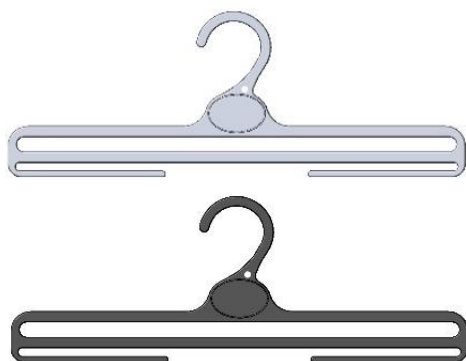

AVAILABLE China

Belt Hanger

Can be used for most belts with a post/prong style buckle

CODE BHH03B – one size - Adults

COLOUR Black (Adults)

AVAILABLE China

S-hook/Jeans Hook Hanger

Can be used to hang jeans, shorts, cargos from a belt loop or internal sew in loop – perfect for size on (half folded) full length hanging

CODE AC32B – one size – Adults
AC32SL – one size – Childrens

COLOUR Black
Silver

AVAILABLE China
Bangladesh

Accessories

There are three hangers for scarves in the hanger range. Select the right hanger for your product depending on the width of scarf and the thickness/bulk as well as desired presentation to the customer

Oval Scarf Hanger

CODE	SC3225B – 22.5cm width bar SC3225SL – 22.5cm width bar
COLOUR	Black (Adults) White (Children)
AVAILABLE	China

Scarf Hanger

CODE	SC29B – 29cm width bar SC29SL – 29cm width bar
COLOUR	Black (Adults) White (Children)
AVAILABLE	China