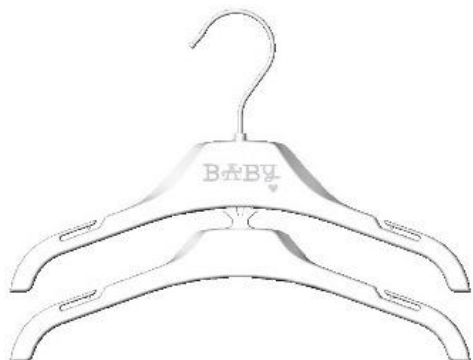

MATALAN

2022 Hanger Manual

Babywear

Single Tops Hanger

Suitable for T-shirts, shirts, vests and light garments

CODE	STCM26W-BAB - 26cm – ages 0-24Mths
COLOUR & LOGO	White
AVAILABILITY	China Bangladesh Sri Lanka

Double Tops Hanger

Suitable for T-shirts, shirts, vests and light garments

CODE	SDTCM26W-BAB - 26cm – ages 0-24Mths
COLOUR & LOGO	White
AVAILABILITY	China Bangladesh Sri Lanka

Triple Tops Hanger

Suitable for T-shirts, shirts, vests and light garments