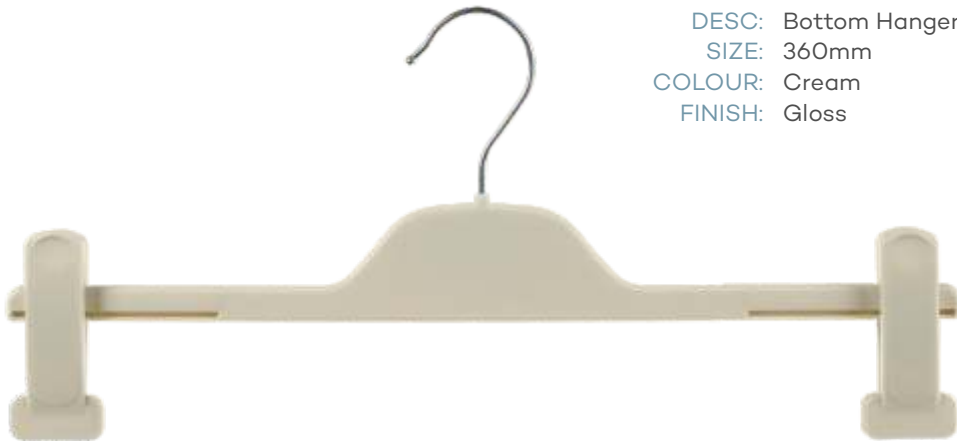

CODE: BU02CM
DESC: Bottom Hanger
SIZE: 360mm
COLOUR: Cream
FINISH: Gloss