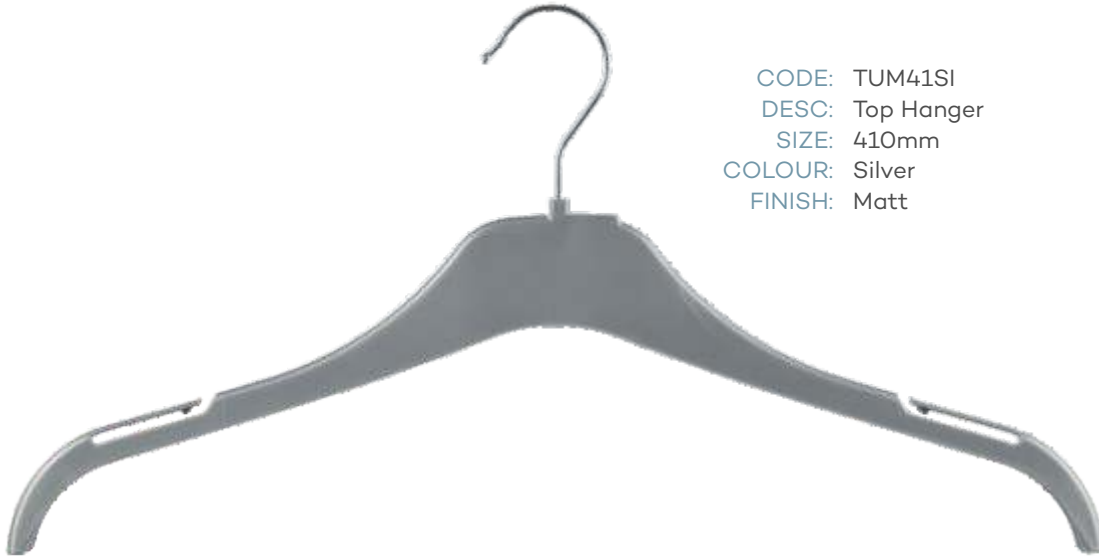

crossroads

CODE: TUM41SI
DESC: Top Hanger
SIZE: 410mm
COLOUR: Silver
FINISH: Matt