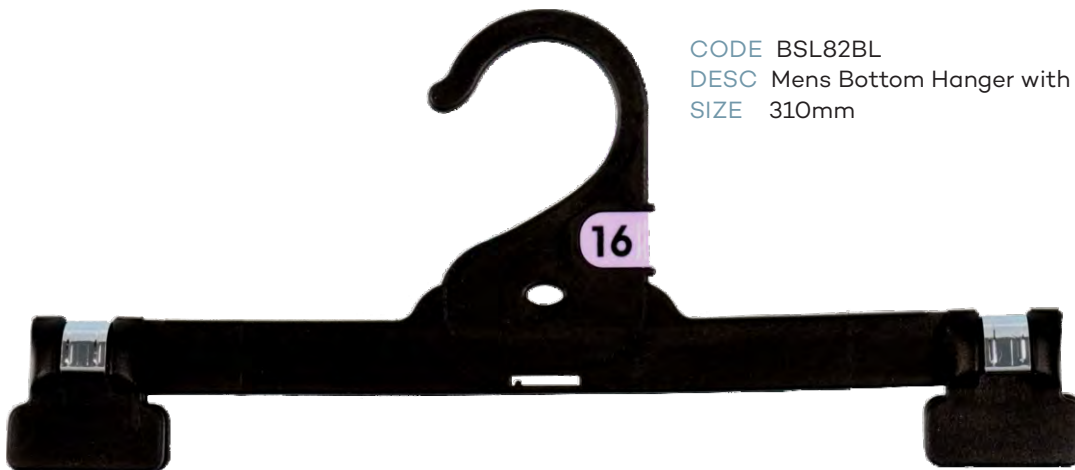

CODE BSL82BL
DESC Mens Bottom Hanger with Soft Pad
SIZE 310mm