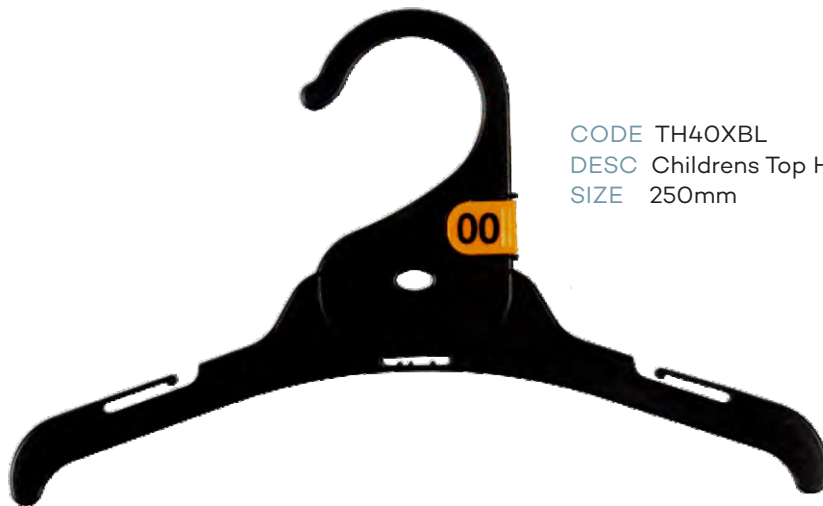

Childrens Top Hangers

CODE TH40XBL
DESC Childrens Top Hanger
SIZE 250mm