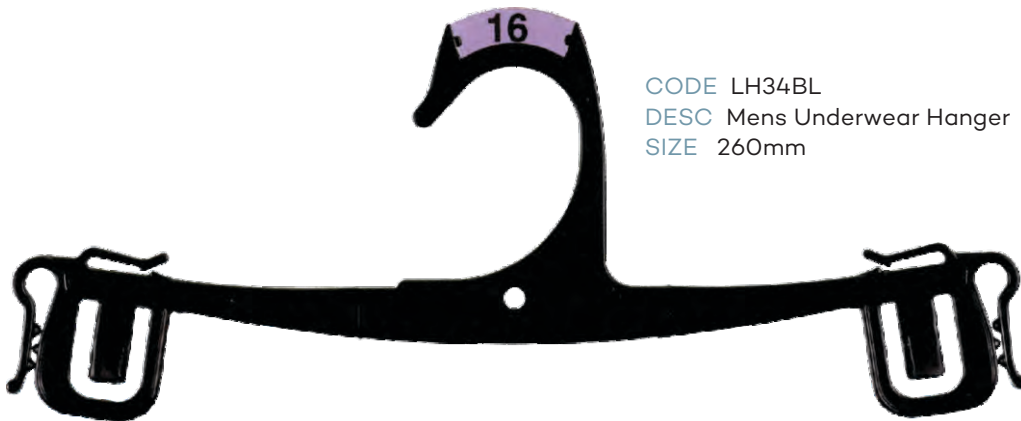

CODE LH34BL
DESC Mens Underwear Hanger
SIZE 260mm