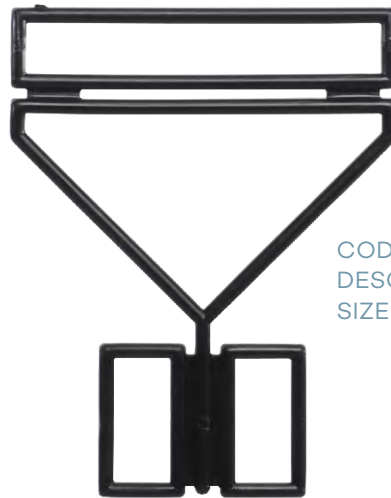

CODE FW26BL
DESC Multi Purpose Hanger
SIZE 215mm

Footwear

CODE FW23BL
DESC U End Hanger
SIZE 70mm

CODE FWN20BL
DESC Heel Tab Hanger
SIZE 100mm

CODE FW78BL
DESC Boot Hanger
SIZE 180mm

CODE FW75BL
DESC U End Hanger
SIZE 120mm

Hanger Accessories

CODE AC16
DESC Size Clip

CODE AC18
DESC Size Clip for Metal Hook

CODE ST
DESC Size Clip for BC22A-SPBL

CODE AC21
DESC Size Tab

CODE AC22
DESC Size Tab

CODE NS
DESC Neck Size Clip

Hanger Accessories

CODE AC65BL
DESC Hook & Loop
SIZE 90 x 70mm

Hanger Accessories

CODE AC67BL
DESC Foam Sleeve

CODE AC67CBL
DESC Childrens Foam Sleeve

AC16 Size Clips

CHILDRENSWEAR		
SIZE	PMS	COLOUR
Early Baby 00000	396	Lime
New Baby 0000	318	Turquoise
3 mths 000	347	Dark Green
6 mths 00	164	Orange
12 mths 0	264	Lilac
18 mths 1 00000	185	Red
00000	396	Lime
0000	318	Turquoise
000	347	Dark Green
00	164	Orange
0	264	Lilac
1	185	Red
2	121	Yellow
3	230	Pink
4	359	Pale Green
5	154	Tan Brown
6	264	Lilac
7	444	Grey
8	185	Red
10	279	Dark Blue
12	347	Dark Green
14	318	Turquoise
16	154	Tan Brown
18	164	Orange
20	121	Yellow
22	359	Pale Green
6/8	185	Red
8/10	279	Dark Blue
12/14	318	Turquoise
S	347	Dark Green
M	185	Red
L	PB	Proc Blue