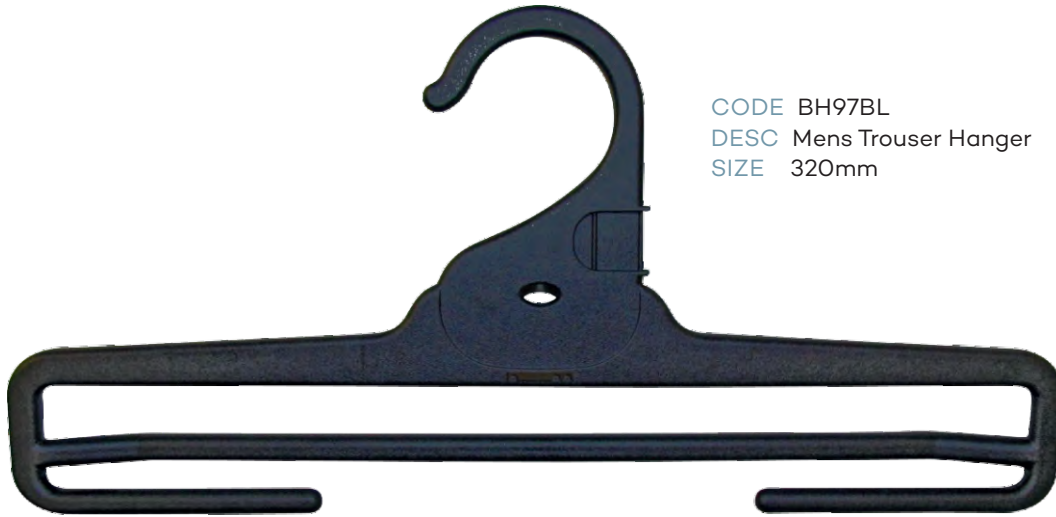

CODE BH61LBL
DESC Mens Bottom Hanger with Loop
SIZE 310mm

CODE BH62BL
DESC Mens Bottom Hanger
SIZE 310mm

CODE BH63BL
DESC Mens Bottom Hanger
SIZE 350mm

Mens Sleepwear

CODE BH97BL
DESC Mens Trouser Hanger
SIZE 320mm