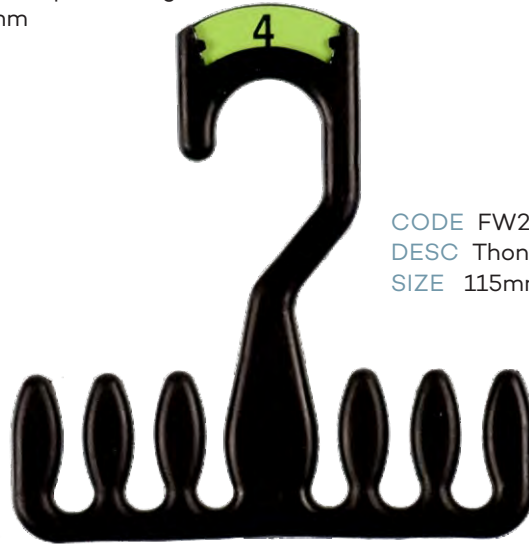

Accessories

CODE SC70BL
DESC Round Scarf Hook
SIZE 170mm

CODE AC30BL
DESC Gun Hook
SIZE 70mm

Footwear

CODE FW25BL
DESC Multi Purpose Hanger
SIZE 170mm

CODE FW24BL
DESC Thong Hanger
SIZE 115mm

CODE FW77BL
DESC Multi Purpose Hanger
SIZE 195mm

CODE FW26BL
DESC Multi Purpose Hanger
SIZE 215mm

Footwear

CODE FW23BL
DESC U End Hanger
SIZE 70mm

CODE FWN20BL
DESC Heel Tab Hanger
SIZE 100mm

CODE FW78BL
DESC Boot Hanger
SIZE 180mm

CODE FW75BL
DESC U End Hanger
SIZE 120mm

CODE AC65BL
DESC Hook & Loop
SIZE 90 x 70mm

Hanger Accessories

CODE AC67BL
DESC Foam Sleeve

CODE AC67CBL
DESC Childrens Foam Sleeve

AC16 Size Clips

CHILDRENSWEAR		
SIZE	PMS	COLOUR
Early Baby 00000	396	Lime
New Baby 0000	318	Turquoise
3 mths 000	347	Dark Green
6 mths 00	164	Orange
12 mths 0	264	Lilac
18 mths 1 00000	185	Red
00000	396	Lime
0000	318	Turquoise
000	347	Dark Green
00	164	Orange
0	264	Lilac
1	185	Red
2	121	Yellow
3	230	Pink
4	359	Pale Green
5	154	Tan Brown
6	264	Lilac
7	444	Grey
8	185	Red
10	279	Dark Blue
12	347	Dark Green
14	318	Turquoise
16	154	Tan Brown
18	164	Orange
20	121	Yellow
22	359	Pale Green
6/8	185	Red
8/10	279	Dark Blue
12/14	318	Turquoise
S	347	Dark Green
M	185	Red
L	PB	Proc Blue