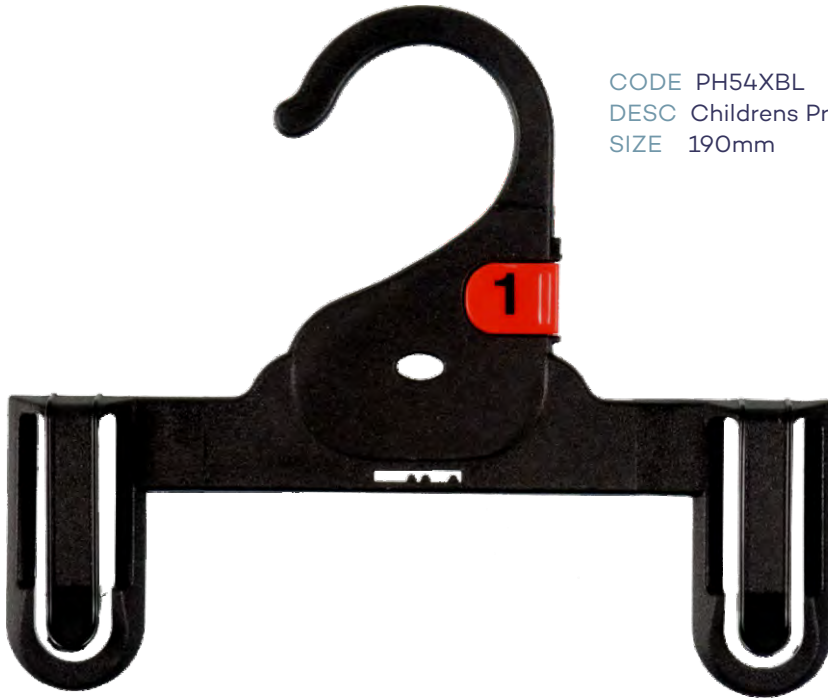

Index - page 3

LINGERIE / UNDERWEAR			
CODE	DESCRIPTION	SIZE	COLOUR
LH35BL	Childrens Underwear Hanger	210mm	Black
LH35CR	Childrens Underwear Hanger	210mm	Crystal
LH34BL	Mens Underwear Hanger	260mm	Black
LH34CR	Ladies Underwear Hanger	260mm	Crystal
LH76BL	Mens Underwear Hanger	310mm	Black
LH76CR	Ladies Underwear Hanger	310mm	Crystal
LH75BL	Childrens Underwear Set Hanger	210mm	Black
LH75CR	Childrens Underwear Set Hanger	210mm	Crystal
LH85BL	Mens Underwear Set Hanger	270mm	Black
LH85CR	Mens Underwear Set Hanger	270mm	Crystal
LH88BL	Mens Underwear 2 Pce Hanger	260mm	Black
UHS260NL	Ladies Brief Hanger	260mm	Natural
BR32CR	Ladies Bra Hanger	285mm	Crystal
ACCESSORIES			
SC70BL	Round Scarf Hanger	170mm	Black
AC30BL	Gun Hook	70mm	Black
FOOTWEAR			
FWN20BL	Heel Tab Hanger	100mm	Black
FW24BL	Thong Hanger	115mm	Black
FW25BL	Multi Purpose Hanger	170mm	Black
FW77BL	Multi Purpose Hanger	195mm	Black
FW26BL	Multi Purpose Hanger	215mm	Black
FW23BL	U End Hanger	70mm	Black
FW75BL	U End Hanger	120mm	Black
FW78BL	Boot Hanger	180mm	Black
HANGER ACCESSORIES			
AC16	Size Clips		Asstd
AC18N	Metal Hooks Sizer		Asstd
NS	Neck Clip Size		Asstd
AC21	Footwear Sizer		Asstd
AC22	Lingerie/Underwear Sizer		Asstd
AC65BL	Hook & Loop	90mm	Black
AC67BL	Foam Sleeves		Black
AC67CBL	Childrens Foam Sleeve		Black

Childrens Top Hangers

CODE TH40XBL
DESC Childrens Top Hanger
SIZE 250mm

CODE TH41XBL
DESC Childrens Top Hanger
SIZE 300mm

CODE TH42XBL
DESC Childrens Top Hanger
SIZE 350mm

Childrens Bottoms

CODE BH60BL
DESC Bottom Clip Hanger
SIZE 210mm

CODE BH61BL
DESC Bottom Clip Hanger
SIZE 280mm

Childrens Bottoms

CODE PH54XBL
DESC Childrens Prong Hanger
SIZE 190mm

CODE PH54LXBL
DESC Childrens Prong Hanger with Loop
SIZE 190mm

Childrens Bottoms

CODE PH55XBL
DESC Childrens Prong Hanger
SIZE 260mm