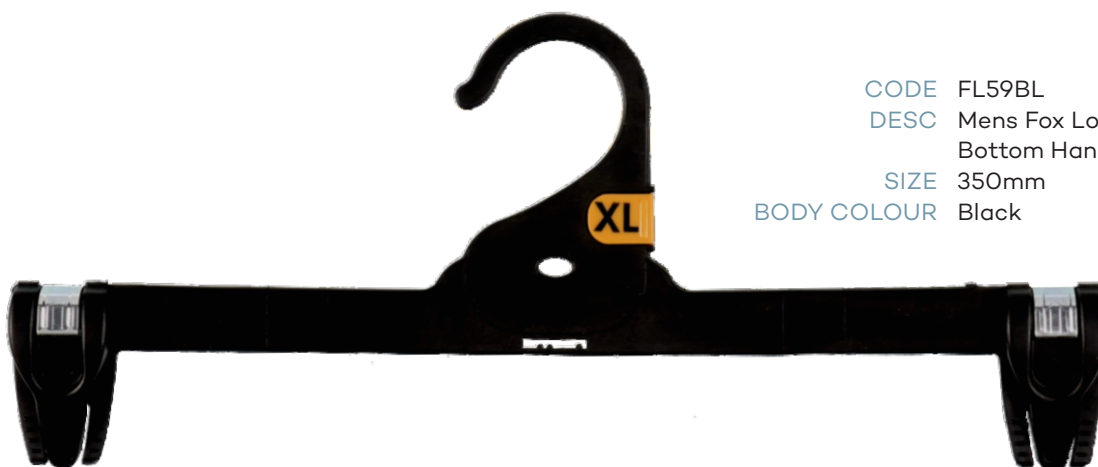

CODE FL59BL
DESC Mens Fox Lock
Bottom Hanger
SIZE 350mm
BODY COLOUR Black