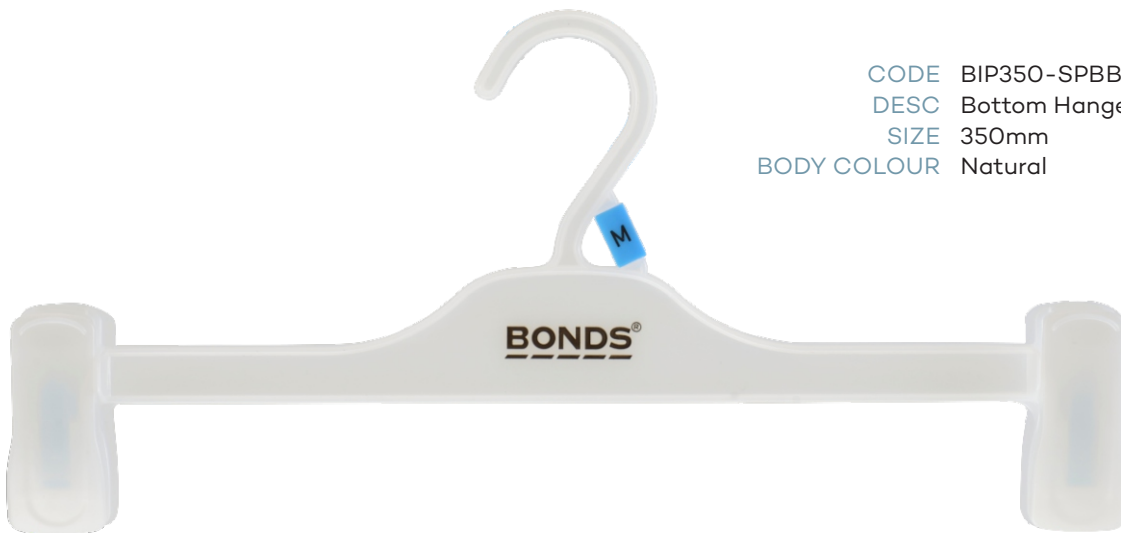

Childrens Bottoms

CODE BIPPC140BBLNL
DESC Baby Bottom Hanger
SIZE 140mm
BODY COLOUR Natural

CODE BIPPC200BBLNL
DESC Baby Bottom Hanger
SIZE 200mm
BODY COLOUR Natural

CODE BIP250SP-BBLNL
DESC Bottom Hanger
SIZE 250mm
BODY COLOUR Natural

Adults Tops

CODE TIP410BBLNL
DESC Top Hanger
SIZE 410mm
BODY COLOUR Natural

CODE TIP460BBLNL
DESC Top Hanger
SIZE 460mm
BODY COLOUR Natural

Adults Bottoms

CODE BIP310-SPBBLNL
DESC Bottom Hanger with Soft Pads
SIZE 310mm
BODY COLOUR Natural

CODE BIP350-SPBBLNL
DESC Bottom Hanger with Soft Pads
SIZE 350mm
BODY COLOUR Natural

CODE BSL82BBLNL
DESC Bottom Hanger with Soft Pads
SIZE 310mm
BODY COLOUR Natural

Specialty

CODE TIP250DBBLNL
DESC Double Top Hanger
SIZE 250mm
BODY COLOUR Natural