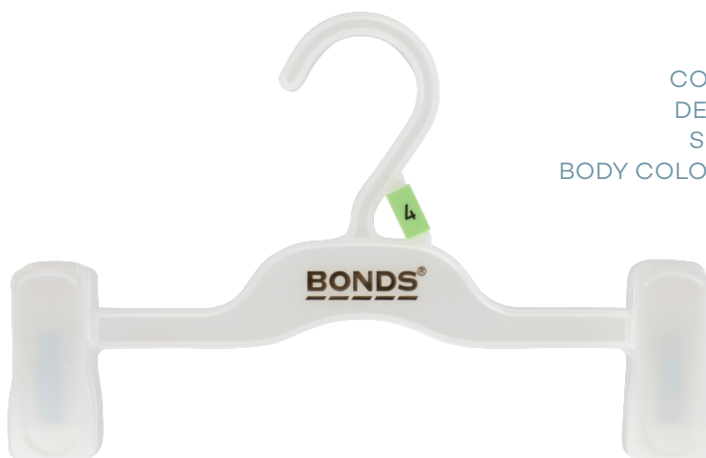

Index

CHILDRENS TOPS			
CODE	DESCRIPTION	SIZE	COLOUR
TIP200BBLNL	Top Hanger	200mm	Natural
TIP250BBLNL	Top Hanger	250mm	Natural
TIP300BBLNL	Top Hanger	300mm	Natural
TIP355BBLNL	Top Hanger	355mm	Natural
TIP-S250BBLNL	Top Hanger	250mm	Natural
TIP-S300BBLNL	Top Hanger	300mm	Natural
CHILDRENS BOTTOMS			
BIPPC140BBLNL	Bottom Hanger	140mm	Natural
BIPPC200BBLNL	Bottom Hanger	200mm	Natural
BIP250-SPBBLNL	Bottom Hanger with Soft Pads	250mm	Natural
SPECIALITY			
TIP250DBBLNL	Double Top Hanger	250mm	Natural
TIP260/170BBLNL	Set Hanger	260 x 170mm	Natural
TCB210-2BBLNL	2 Prong Hanger	210mm	Natural
TCB210-4BBLNL	4 Prong Hanger	210mm	Natural
ADULT TOPS			
TIP410BBLNL	Top Hanger	410mm	Natural
TIP460BBLNL	Top Hanger	460mm	Natural
ADULT BOTTOMS			
BIP310-SPBBLNL	Bottom Hanger with Soft Pads	310mm	Natural
BIP310-SPBBLNL	Bottom Hanger with Soft Pads	310mm	Natural
BSL82BBLNL	Bottom Hanger with Soft Pads	310mm	Natural
LINGERIE/UNDERWEAR			
UHS210BBLNL	Underwear Hanger	210mm	Natural
UHS260BBLNL	Underwear Hanger	260mm	Natural
UHS210-2BBLNL	Double Underwear Hanger	210mm	Natural
UHS210-3BBLNL	Triple Underwear Hanger	210mm	Natural
BRS290BBLNL	Bra Hanger	290mm	Natural
ACCESSORIES			
AC67	Foam Sleeves		Dark Grey

CODE TIP355BBLNL
DESC Childrens Top Hanger
SIZE 355mm
BODY COLOUR Natural

Childrens Tops

CODE TIP-S250BBLNL
DESC Childrens Top Hanger
SIZE 250mm
BODY COLOUR Natural

CODE TIP-S300BBLNL
DESC Childrens Top Hanger
SIZE 300mm
BODY COLOUR Natural

Childrens Bottoms

CODE BIPPC140BBLNL
DESC Baby Bottom Hanger
SIZE 140mm
BODY COLOUR Natural

CODE BIPPC200BBLNL
DESC Baby Bottom Hanger
SIZE 200mm
BODY COLOUR Natural

CODE BIP250SP-BBLNL
DESC Bottom Hanger
SIZE 250mm
BODY COLOUR Natural