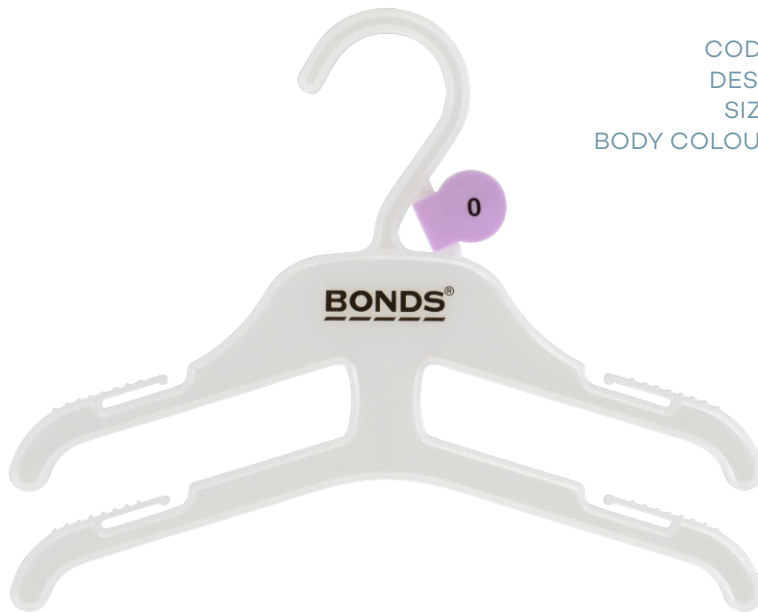

Specialty

CODE TIP250DBBLNL
DESC Double Top Hanger
SIZE 250mm
BODY COLOUR Natural