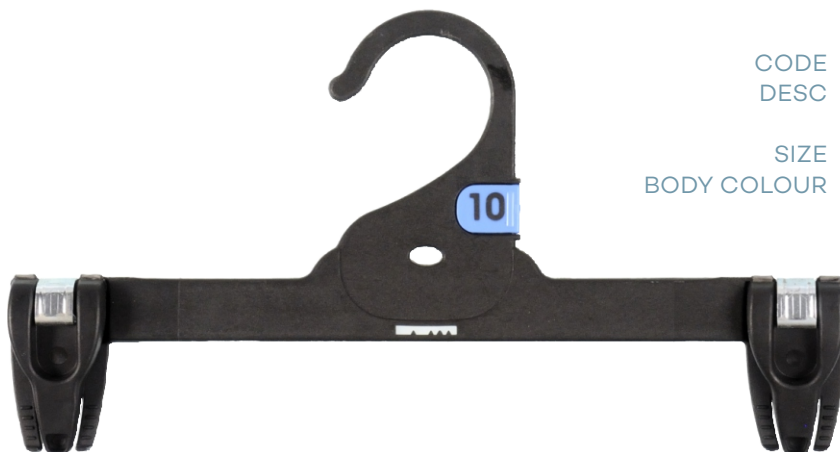

Tops

CODE TH43BL
DESC Ladies Top Hanger
SIZE 400mm
BODY COLOUR Black

CODE TH45BL
DESC Ladies Top Hanger
SIZE 460mm
BODY COLOUR Black

Bottoms

CODE FL57BL
DESC Childrens Bottom Fox
Lock Hanger
SIZE 280mm
BODY COLOUR Black

CODE FL58BL
DESC Mens Fox Lock
Bottom Hanger
SIZE 310mm
BODY COLOUR Black

CODE FL59BL
DESC Mens Fox Lock
Bottom Hanger
SIZE 350mm
BODY COLOUR Black

Lingerie

CODE **LH285CR**
SIZE 285mm
APPLICATION Briefs, Bras, Camisoles
& Lingerie Sets
COLOUR Clear