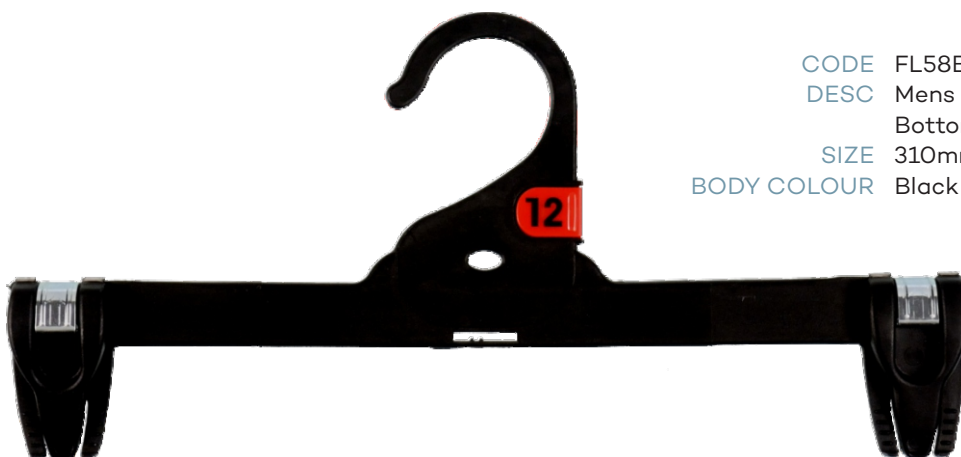

Tops

CODE TH43BL
DESC Ladies Top Hanger
SIZE 400mm
BODY COLOUR Black

CODE TH45BL
DESC Ladies Top Hanger
SIZE 460mm
BODY COLOUR Black

Bottoms

CODE FL57BL
DESC Childrens Bottom Fox
Lock Hanger
SIZE 280mm
BODY COLOUR Black

CODE FL58BL
DESC Mens Fox Lock
Bottom Hanger
SIZE 310mm
BODY COLOUR Black

CODE FL59BL
DESC Mens Fox Lock
Bottom Hanger
SIZE 350mm
BODY COLOUR Black

Lingerie

CODE **LH285CR**
SIZE 285mm
APPLICATION Briefs, Bras, Camisoles
& Lingerie Sets
COLOUR Clear