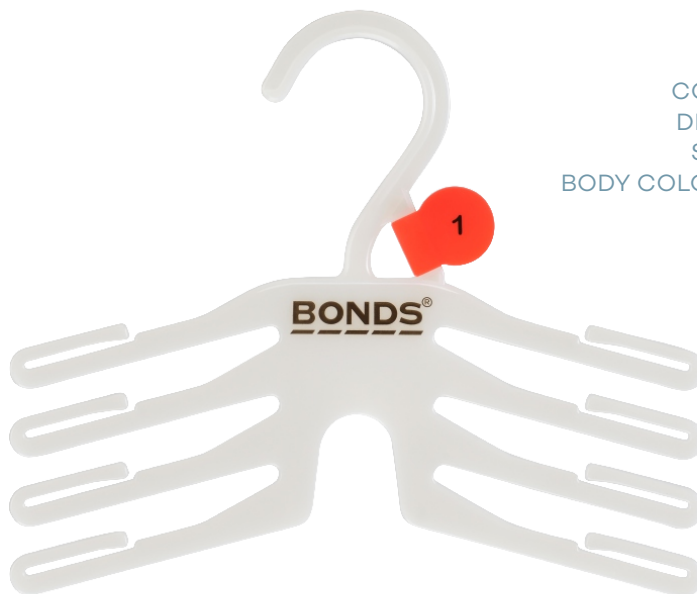

CODE TIP260/170BBLNL
DESC Set Hanger
SIZE 260 x 170mm
BODY COLOUR Natural

Lingerie / Swimwear

CODE UHS210BBLNL
DESC Underwear Hanger
SIZE 210mm
BODY COLOUR Natural

CODE UHS260BBLNL
DESC Underwear Hanger
SIZE 260mm
BODY COLOUR Natural

Specialty

CODE TCB210-2BBLNL
DESC 2-Prong Hanger
SIZE 210mm
BODY COLOUR Natural

CODE TCB210-4BBLNL
DESC 4-Prong Hanger
SIZE 210mm
BODY COLOUR Natural

Lingerie / Swimwear

CODE UHS210-2BBLNL
DESC Double Underwear Hanger
SIZE 210mm
BODY COLOUR Natural

CODE UHS210-3BBLNL
DESC Triple Underwear Hanger
SIZE 210mm
BODY COLOUR Natural

CODE BRS290BBLNL
DESC Bra Hanger
SIZE 290mm
BODY COLOUR Natural

Accessories

CODE **AC67BL**
DESC Foam Sleeve

Size Clips

CODE **NSCB**
DESC Round Baby Size Clip
BODY COLOUR Assorted