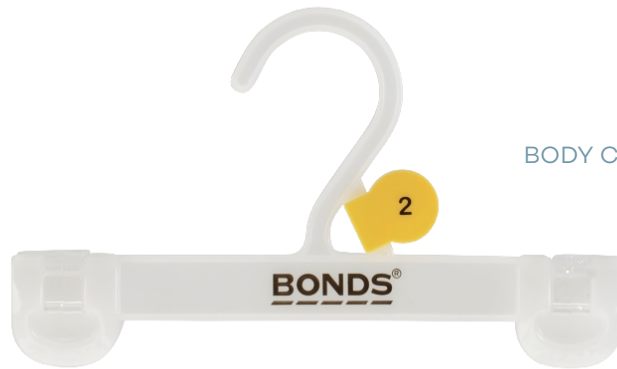

CODE TIP355BBLNL
DESC Childrens Top Hanger
SIZE 355mm
BODY COLOUR Natural

Childrens Tops

CODE TIP-S250BBLNL
DESC Childrens Top Hanger
SIZE 250mm
BODY COLOUR Natural

CODE TIP-S300BBLNL
DESC Childrens Top Hanger
SIZE 300mm
BODY COLOUR Natural

Childrens Bottoms

CODE BIPPC140BBLNL
DESC Baby Bottom Hanger
SIZE 140mm
BODY COLOUR Natural

CODE BIPPC200BBLNL
DESC Baby Bottom Hanger
SIZE 200mm
BODY COLOUR Natural

CODE BIP250SP-BBLNL
DESC Bottom Hanger
SIZE 250mm
BODY COLOUR Natural