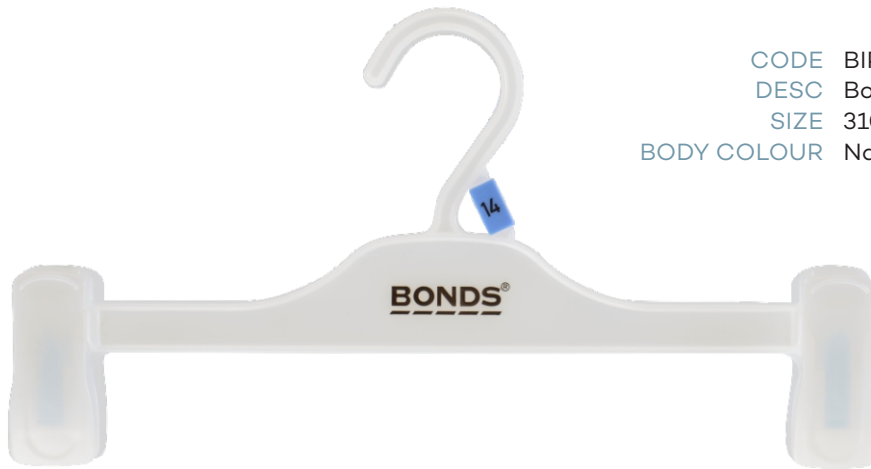

Childrens Bottoms

CODE BIPPC140BBLNL
DESC Baby Bottom Hanger
SIZE 140mm
BODY COLOUR Natural

CODE BIPPC200BBLNL
DESC Baby Bottom Hanger
SIZE 200mm
BODY COLOUR Natural

CODE BIP250SP-BBLNL
DESC Bottom Hanger
SIZE 250mm
BODY COLOUR Natural

Adults Tops

CODE TIP410BBLNL
DESC Top Hanger
SIZE 410mm
BODY COLOUR Natural

CODE TIP460BBLNL
DESC Top Hanger
SIZE 460mm
BODY COLOUR Natural

Adults Bottoms

CODE BIP310-SPBBLNL
DESC Bottom Hanger with Soft Pads
SIZE 310mm
BODY COLOUR Natural

CODE BIP350-SPBBLNL
DESC Bottom Hanger with Soft Pads
SIZE 350mm
BODY COLOUR Natural

CODE BSL82BBLNL
DESC Bottom Hanger with Soft Pads
SIZE 310mm
BODY COLOUR Natural

Specialty

CODE TIP250DBBLNL
DESC Double Top Hanger
SIZE 250mm
BODY COLOUR Natural