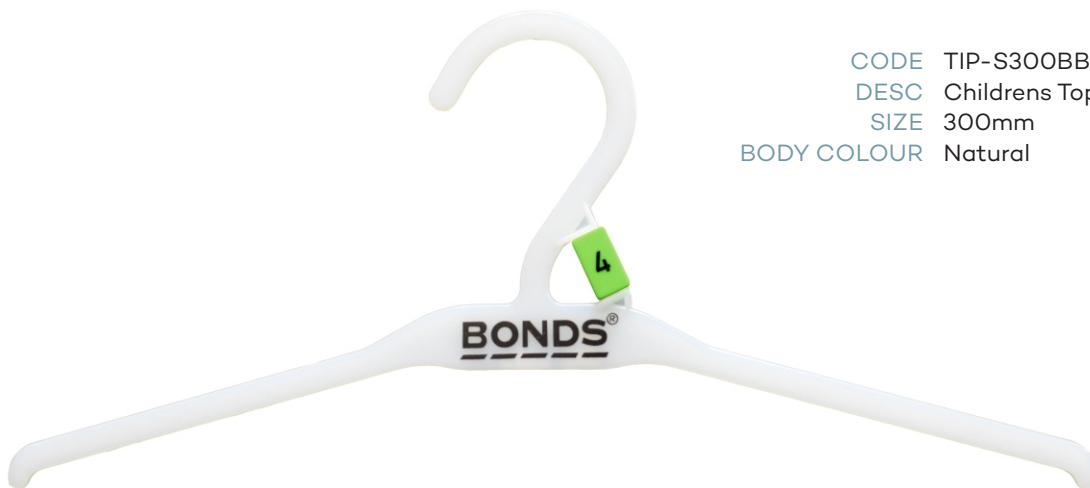

CODE TIP-S300BBLNL
DESC Childrens Top Hanger
SIZE 300mm
BODY COLOUR Natural