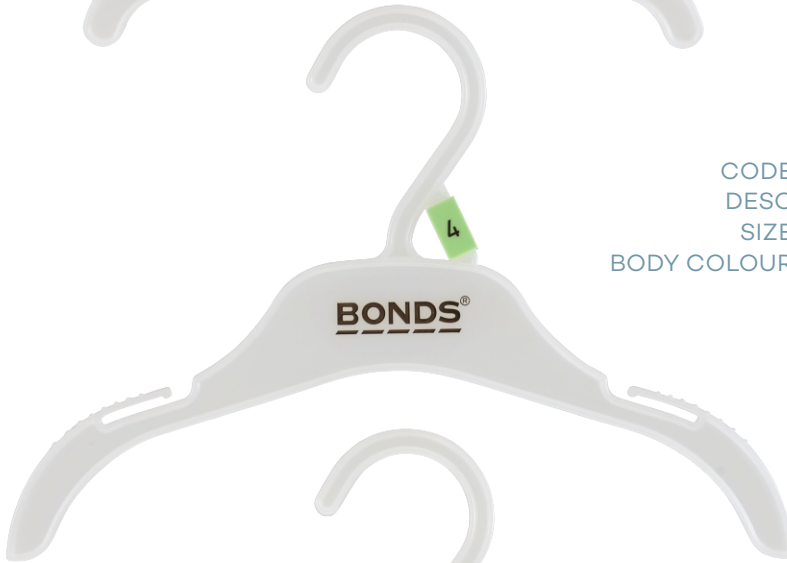

CODE TIP250BBLNL
DESC Childrens Top Hanger
SIZE 250mm
BODY COLOUR Natural