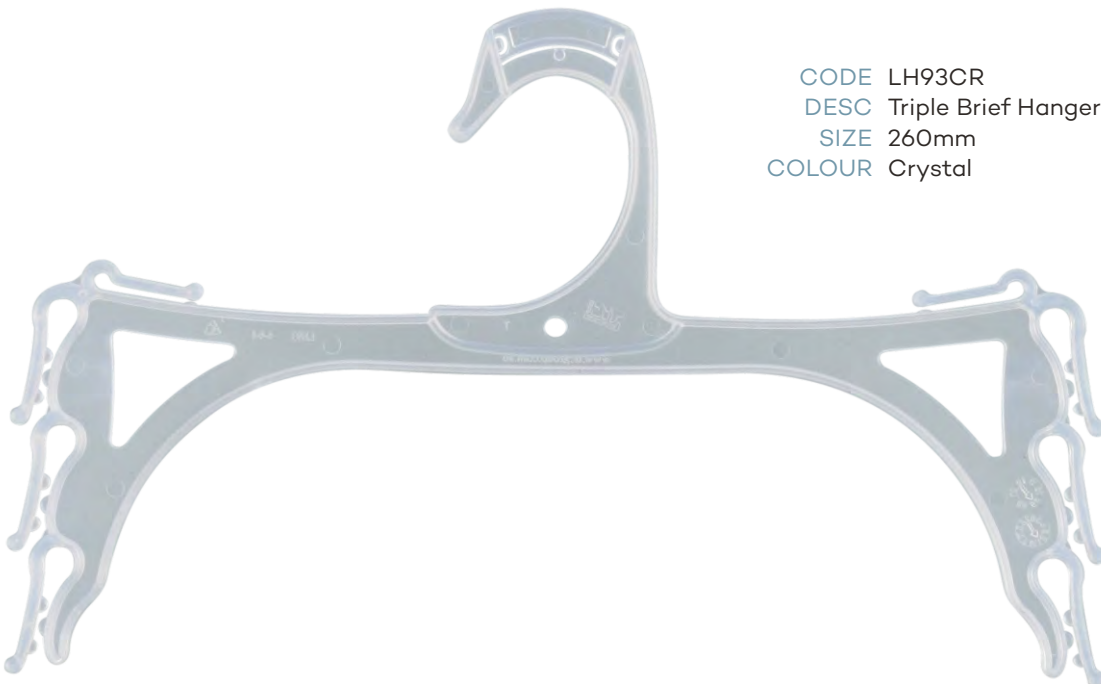

CODE LH93CR
DESC Triple Brief Hanger
SIZE 260mm
COLOUR Crystal