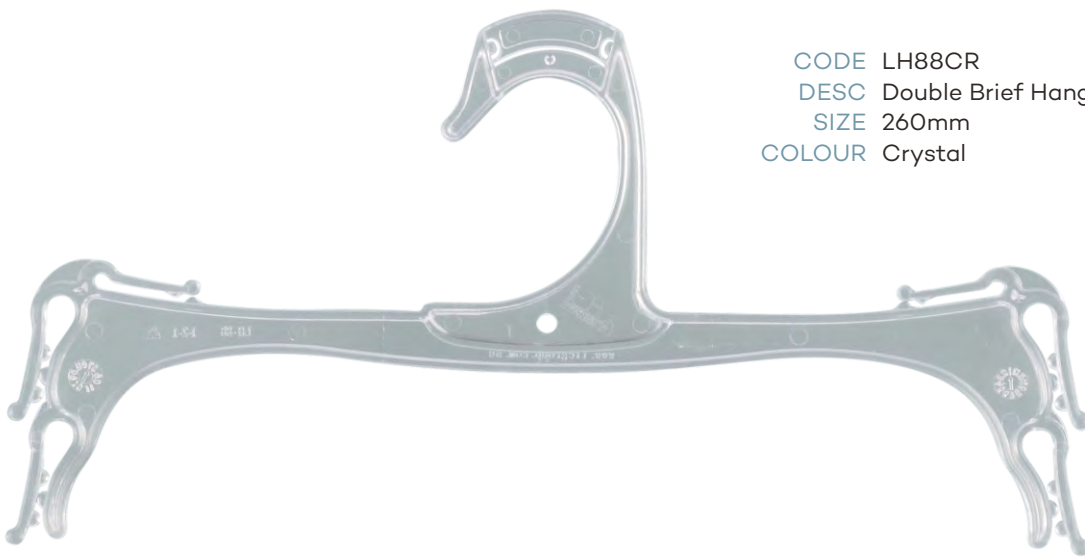

CODE LH88CR
DESC Double Brief Hanger
SIZE 260mm
COLOUR Crystal