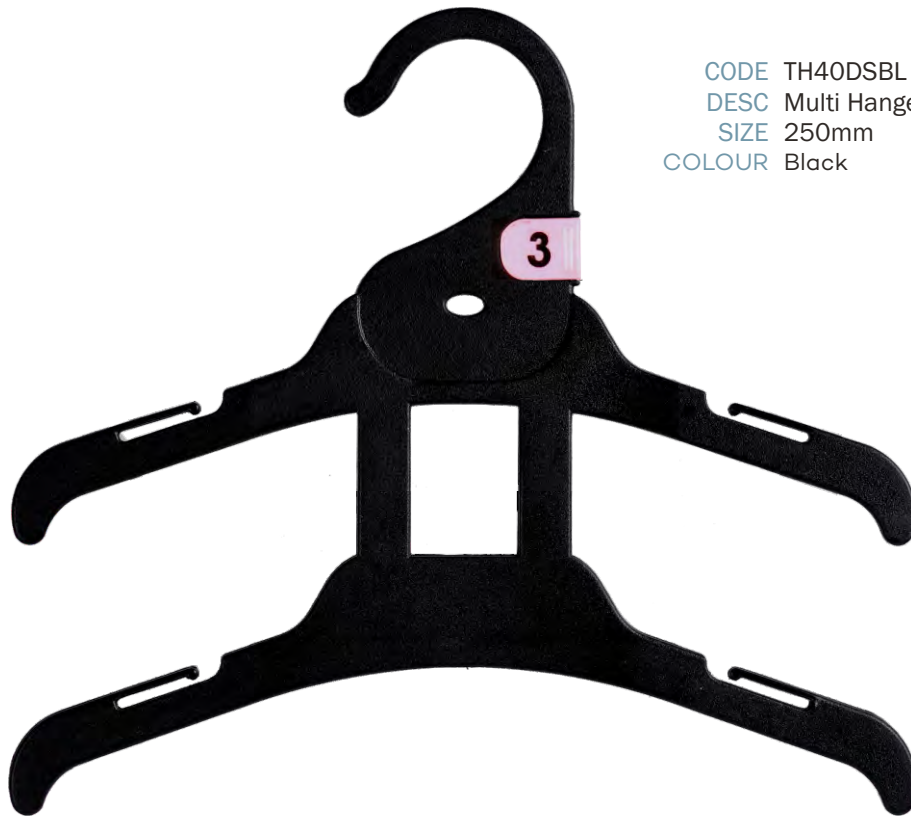

Childrens Multi-Sets

CODE TH40DSBL
DESC Multi Hanger
SIZE 250mm
COLOUR Black