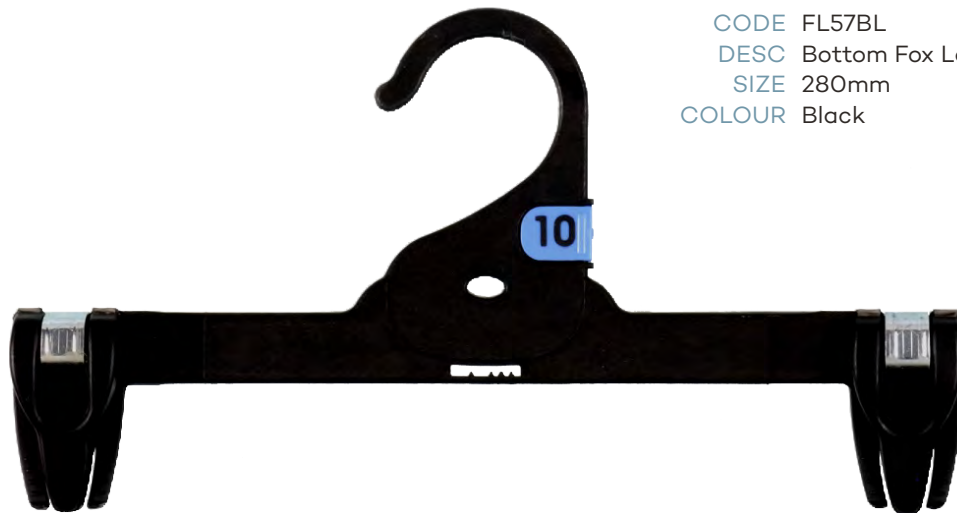

# Adult Tops

CODE KN44BL  
DESC Knitwear Hanger  
SIZE 420mm  
COLOUR Black

CODE KN47BL  
DESC Knitwear Hanger  
SIZE 460mm  
COLOUR Black

# Adult Bottoms

CODE FL57BL  
DESC Bottom Fox Lock Hanger  
SIZE 280mm  
COLOUR Black

CODE FL58BL  
DESC Ladies Fox Lock Bottom Hanger  
SIZE 310mm  
COLOUR Black

CODE PH55LXBL  
DESC Bottom Prong Hanger with Hook  
SIZE 260mm  
COLOUR Black