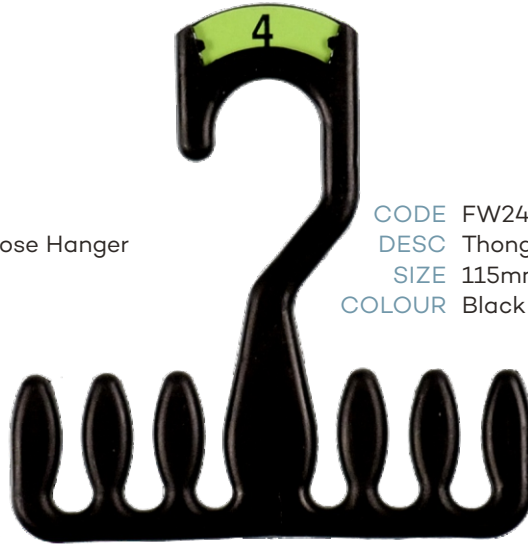

# Adult Tops

CODE 4489BL  
DESC Jacket Hanger  
SIZE 420mm  
COLOUR Black

CODE 44H53BL  
DESC Jacket Hanger  
SIZE 420mm  
COLOUR Black

# Adult Bottoms

CODE BH62BL  
DESC Bottom Hanger  
SIZE 310mm  
COLOUR Black

CODE 4429DJBL  
DESC Movable Bottom Hanger  
SIZE 360mm  
COLOUR Black

# Lingerie

CODE LH75BL  
DESC Brief Hanger  
SIZE 210mm  
COLOUR Black

CODE L875BL  
DESC Brief Hanger  
SIZE 270mm  
COLOUR Black

CODE L878BL  
DESC Men's Underwear 2 Pce Hanger  
SIZE 260mm  
COLOUR Black

# Footwear

CODE FW25BL  
DESC Multi Purpose Hanger  
SIZE 170mm  
COLOUR Black

CODE FW24BL  
DESC Thong Hanger  
SIZE 115mm  
COLOUR Black

CODE FW77BL  
DESC Multi-Purpose Hanger  
SIZE 195mm  
COLOUR Black