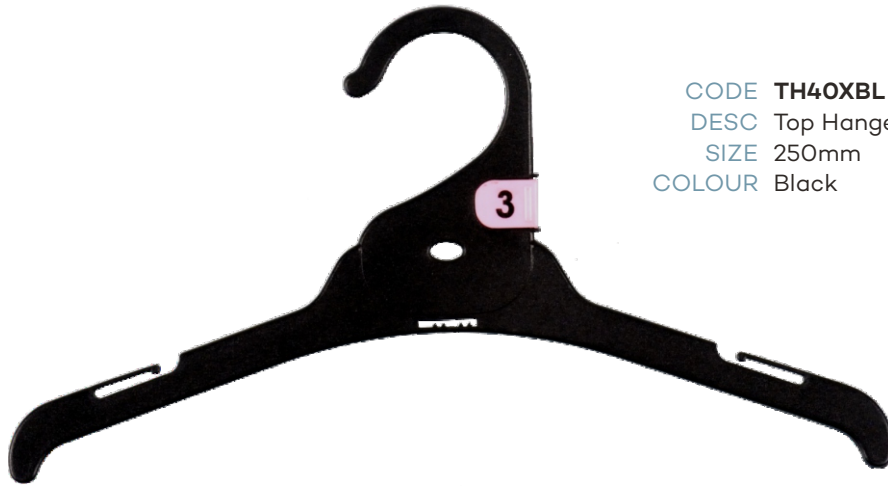

Childrens Tops

CODE TH40XBL
DESC Top Hanger
SIZE 250mm
COLOUR Black