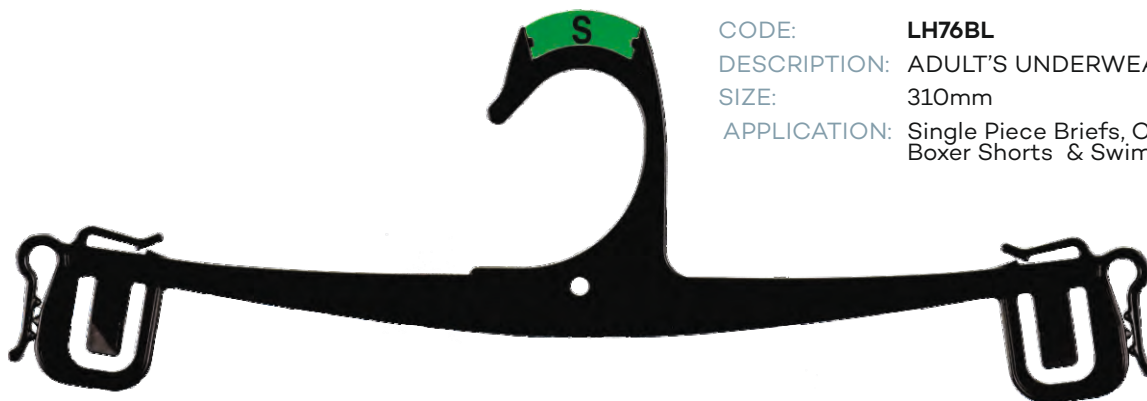

Underwear 1

CODE: **LH35BL**
DESCRIPTION: CHILDREN'S UNDERWEAR HANGER
SIZE: 205mm
APPLICATION: Single Piece Children's Briefs, Camisoles & Underwear Sets

CODE: **LH34BL**
DESCRIPTION: ADULT'S UNDERWEAR HANGER
SIZE: 250mm
APPLICATION: Single Piece Briefs, Camisoles, Boxer Shorts & Swimwear