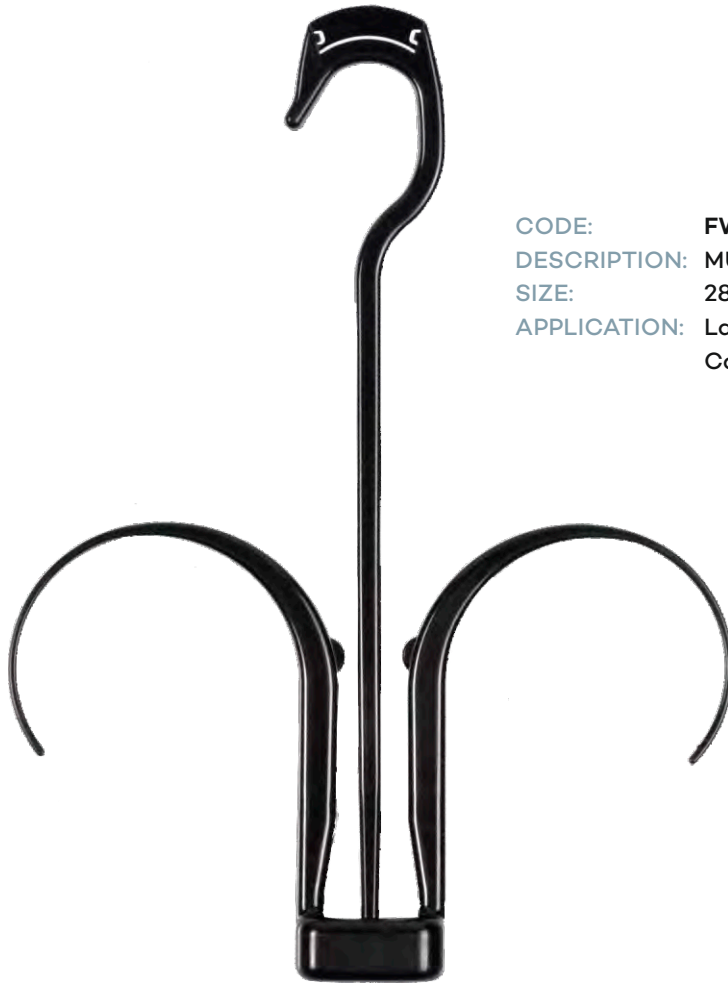

Footwear 1

CODE: **FWN20BL**
DESCRIPTION: **HEEL TAB HANGER**
SIZE: **100mm**
APPLICATION: **Ballet, Casual & Canvas**

CODE: **FW24BL**
DESCRIPTION: **THONG HANGER**
SIZE: **115mm**
APPLICATION: **Thongs**

CODE: **FW75BL**
DESCRIPTION: **U-END HANGER**
SIZE: **120mm**
APPLICATION: **Casual, Canvas, & Court Shoes**

Footwear 2

CODE: **FW25BL**
DESCRIPTION: MULTI-PURPOSE HANGER
SIZE: 170mm
APPLICATION: Shoes, Joggers, Slippers & Scuffs

CODE: **FW77BL**
DESCRIPTION: MULTI-PURPOSE HANGER
SIZE: 195mm
APPLICATION: Shoes, Joggers, Slippers & Scuffs

CODE: **FW26BL**
DESCRIPTION: MULTI-PURPOSE HANGER
SIZE: 215mm
APPLICATION: Shoes, Joggers, Slippers & Scuffs

Footwear 3

CODE: FW92BL
DESCRIPTION: MULTI-PURPOSE HANGER
SIZE: 280mm
APPLICATION: Large Size Shoes, Joggers,
Canvas, Slippers & Scuffs

CODE: FW79NBL
DESCRIPTION: BOOT CLIP HANGER
SIZE: 130mm
APPLICATION: Boots