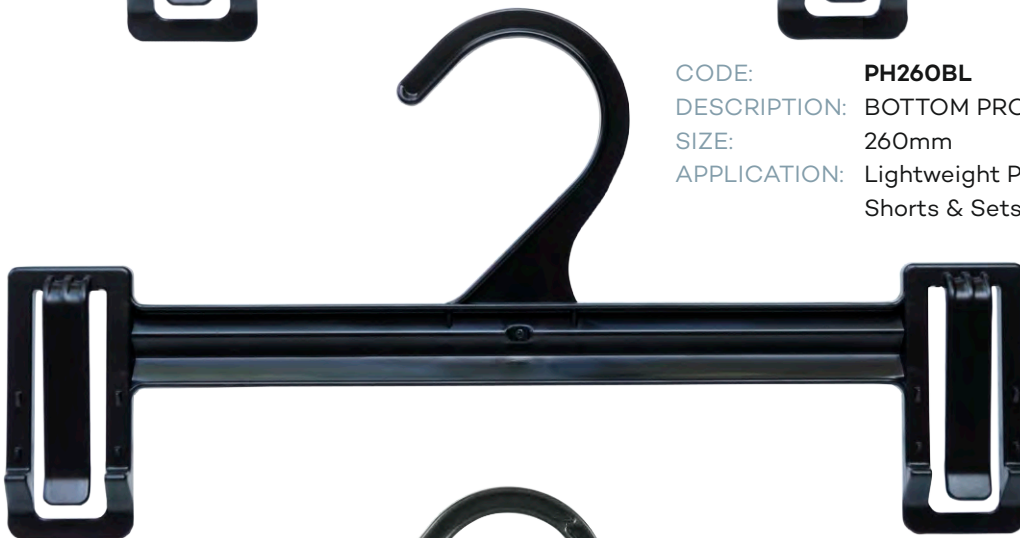

Children's specialty 2

CODE: **TP90BL**
DESCRIPTION: 2-PRONG HANGER
SIZE: 210mm
APPLICATION: 2 Piece set Garments

CODE: **TP91BL**
DESCRIPTION: 3-PRONG HANGER
SIZE: 210mm
APPLICATION: 3 Piece set Garments

Children's bottom hangers

CODE: **PH190BL**
DESCRIPTION: INFANTS BOTTOM PRONG HANGER
SIZE: 190mm
APPLICATION: Lightweight Pants, Leggings, Skirts, Shorts & Sets - Single Piece

CODE: **PH260BL**
DESCRIPTION: BOTTOM PRONG HANGER
SIZE: 260mm
APPLICATION: Lightweight Pants, Leggings, Skirts, Shorts & Sets - Single Piece