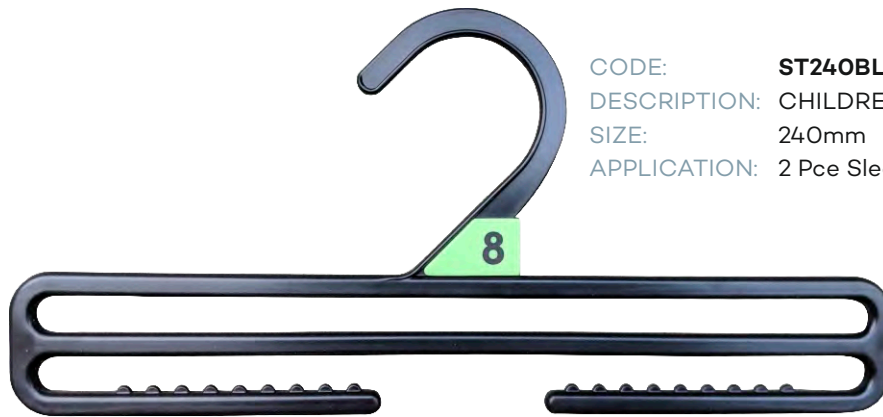

Sleepwear hangers

CODE: **ST240BL**
DESCRIPTION: CHILDRENS SLEEPWEAR HANGER
SIZE: 240mm
APPLICATION: 2 Pce Sleepwear