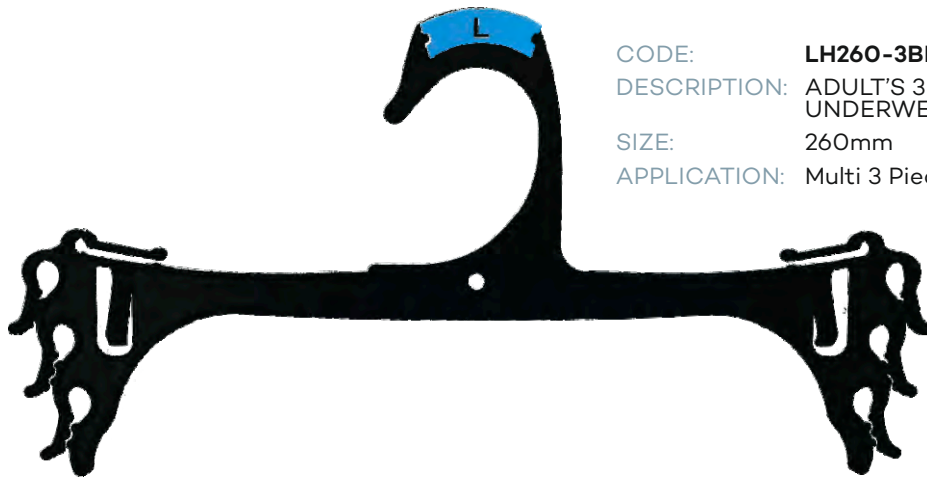

Underwear 2

CODE: **LH260-3BL**
DESCRIPTION: ADULT'S 3-PRONG UNDERWEAR HANGER
SIZE: 260mm
APPLICATION: Multi 3 Piece Briefs & Sets