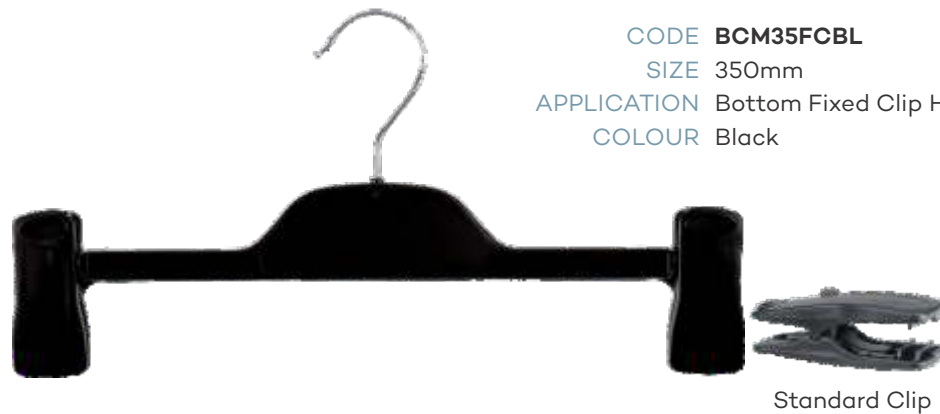

Mens Tops

CODE **JUM46BL**
SIZE 460mm
APPLICATION Jacket Hanger
COLOUR Black

CODE **AC67BL**
APPLICATION Foam Sleeve Adults
COLOUR Black

Mens Bottoms

CODE **BCM35FC-SPBL**
SIZE 350mm
APPLICATION Bottom Clip Hanger with Soft Pad
COLOUR Black

CODE **BCM35FCBL**
SIZE 350mm
APPLICATION Bottom Fixed Clip Hanger
COLOUR Black

CODE **BH97BL**
SIZE 320mm
APPLICATION Trousers Hanger
COLOUR Black

CODE **TB34-FBL**
SIZE 340mm
APPLICATION Trousers Hanger with Foam
COLOUR Black