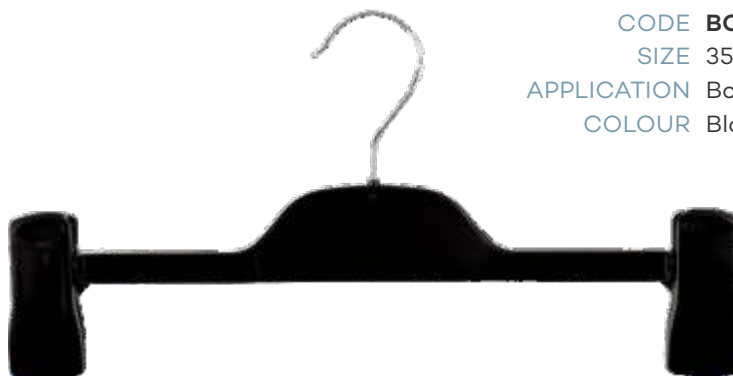

Ladies Bottoms

CODE **BCM31FC-SPBL**
SIZE 310mm
APPLICATION Bottom Hanger with Soft Pad
COLOUR Black

Soft Pad

CODE **BCM31FCBL**
SIZE 310mm
APPLICATION Bottom Fixed Clip Hanger
COLOUR Black

Standard Clip

CODE **BCM35FC-SPBL**
SIZE 350mm
APPLICATION Bottom Hanger with Soft Pad
COLOUR Black

Soft Pad

CODE **BCM35FCBL**
SIZE 350mm
APPLICATION Bottom Fixed Clip Hanger
COLOUR Black

Standard Clip

Ladies Bottoms

CODE **TB34-FBL**
SIZE 340mm
APPLICATION Trouser Hanger with Foam
COLOUR Black

CODE **TB34BL**
SIZE 340mm
APPLICATION Trouser Hanger with No Foam
COLOUR Black