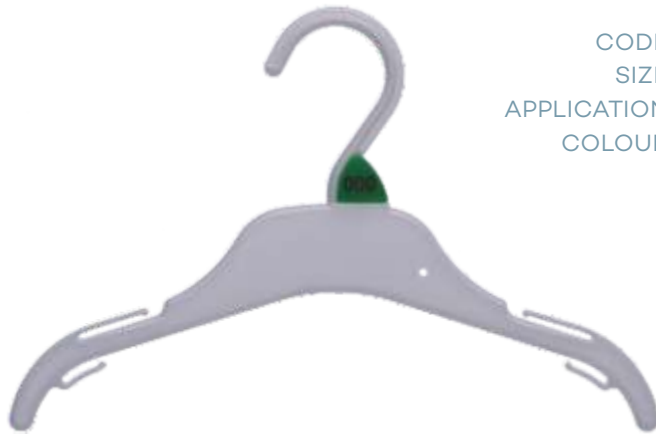

Childrens Tops

CODE **TC26PL**
SIZE 260mm
APPLICATION Top Hanger
COLOUR Pearl