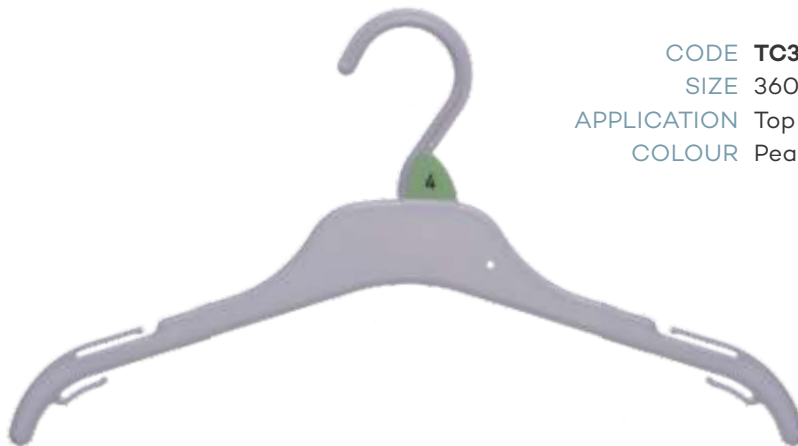

CODE **TC36PL**
SIZE 360mm
APPLICATION Top Hanger
COLOUR Pearl

CODE **AC67BL**
APPLICATION Foam Sleeve - Childrens
COLOUR Black