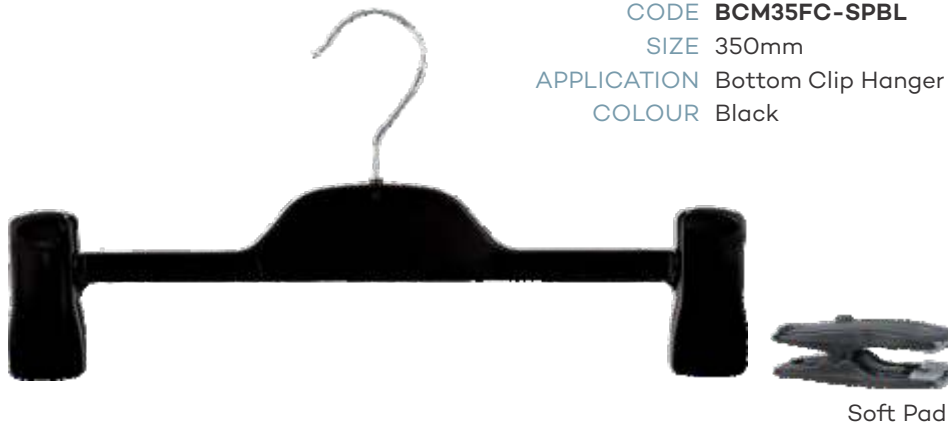

Mens Tops

CODE **JUM46BL**
SIZE 460mm
APPLICATION Jacket Hanger
COLOUR Black

CODE **AC67BL**
APPLICATION Foam Sleeve Adults
COLOUR Black

Mens Bottoms

CODE **BCM35FC-SPBL**
SIZE 350mm
APPLICATION Bottom Clip Hanger with Soft Pad
COLOUR Black

CODE **BCM35FCBL**
SIZE 350mm
APPLICATION Bottom Fixed Clip Hanger
COLOUR Black

CODE **BH97BL**
SIZE 320mm
APPLICATION Trousers Hanger
COLOUR Black

CODE **TB34-FBL**
SIZE 340mm
APPLICATION Trousers Hanger with Foam
COLOUR Black