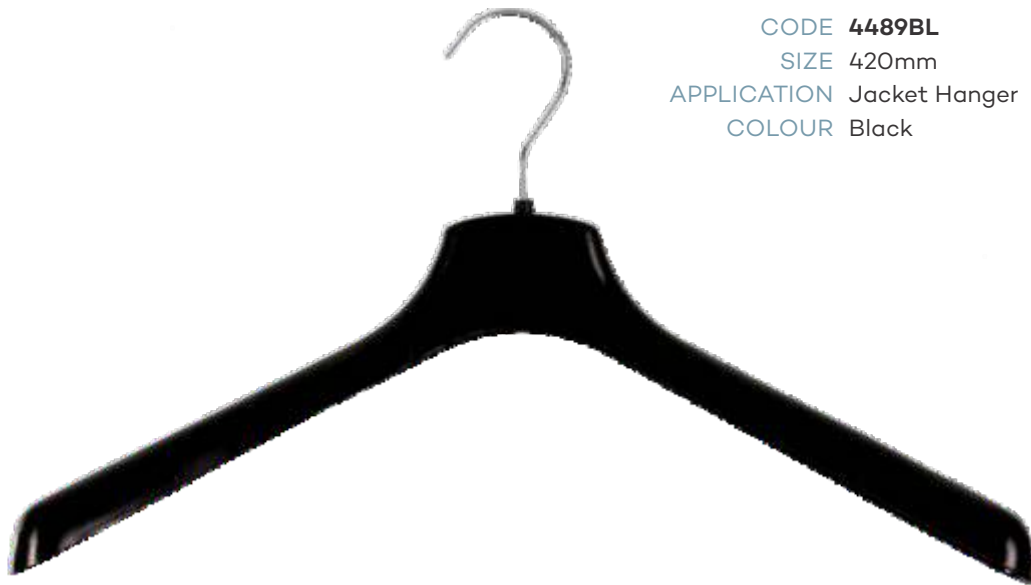

Ladies Tops

CODE **TCM41BL**
SIZE 410mm
APPLICATION Top Hanger
COLOUR Black

CODE **TCM46BL**
SIZE 460mm
APPLICATION Top Hanger
COLOUR Black

Ladies Tops

CODE **4489BL**
SIZE 420mm
APPLICATION Jacket Hanger
COLOUR Black

Ladies Bottoms

CODE **BCM31FC-SPBL**
SIZE 310mm
APPLICATION Bottom Hanger with Soft Pad
COLOUR Black

Soft Pad

CODE **BCM31FCBL**
SIZE 310mm
APPLICATION Bottom Fixed Clip Hanger
COLOUR Black

Standard Clip

CODE **BCM35FC-SPBL**
SIZE 350mm
APPLICATION Bottom Hanger with Soft Pad
COLOUR Black