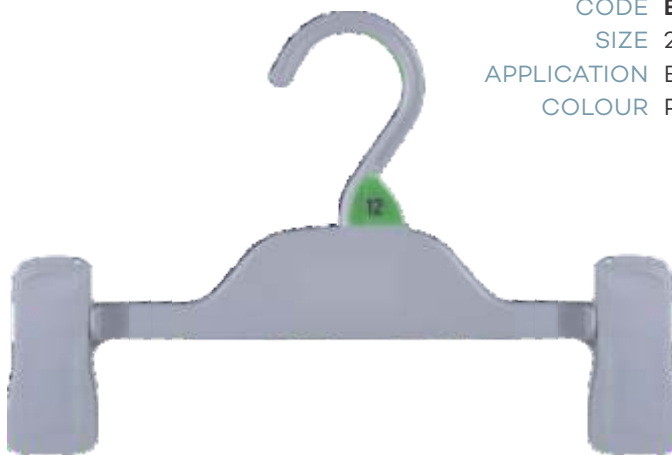

CODE **AC67BL**
APPLICATION Foam Sleeve - Childrens
COLOUR Black

Childrens Tops

CODE **DTC22PL**
SIZE 220mm
APPLICATION Multi-Top Hanger
COLOUR Pearl

Childrens Bottoms

CODE **PC19PL**
SIZE 190mm
APPLICATION Bottom Prong Hanger
COLOUR Pearl

CODE **PC19LPL**
SIZE 190mm
APPLICATION Bottom Prong Hanger with Loop
COLOUR Pearl

CODE **PC26PL**
SIZE 260mm
APPLICATION Bottom Prong Hanger
COLOUR Pearl

Childrens Bottoms

CODE **BC22FCPL**
SIZE 220mm
APPLICATION Bottom Clip Hanger
COLOUR Pearl

Standard Clip

CODE **BC25FCPL**
SIZE 250mm
APPLICATION Bottom Clip Hanger
COLOUR Pearl

Standard Clip

SC Size Clips

CHILDRENSWEAR		
SIZE	PMS	COLOUR
0000	318	Turquoise
000	347	Dark Green
00	164	Orange
0	264	Lilac
1	185	Red
2	121	Yellow
3	230	Pink
4	359	Pale Green
5	154	Tan Brown
6	264	Lilac
7	444	Grey