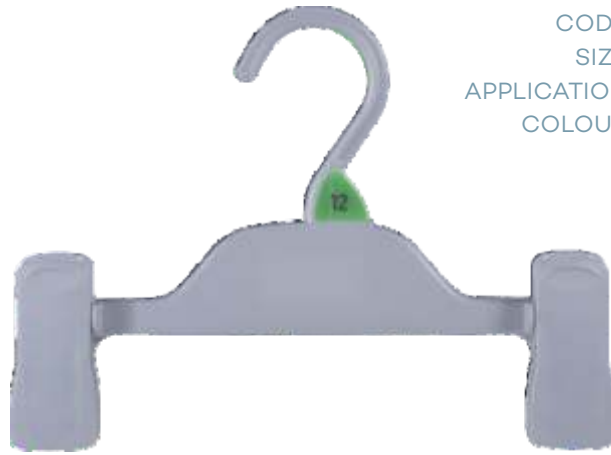

Childrens Tops

CODE **TC26PL**
SIZE 260mm
APPLICATION Top Hanger
COLOUR Pearl

CODE **TC30PL**
SIZE 300mm
APPLICATION Top Hanger
COLOUR Pearl

CODE **TC36PL**
SIZE 360mm
APPLICATION Top Hanger
COLOUR Pearl

CODE **AC67BL**
APPLICATION Foam Sleeve - Childrens
COLOUR Black

Childrens Tops

CODE **DTC22PL**
SIZE 220mm
APPLICATION Multi-Top Hanger
COLOUR Pearl

Childrens Bottoms

CODE **PC19PL**
SIZE 190mm
APPLICATION Bottom Prong Hanger
COLOUR Pearl

CODE **PC19LPL**
SIZE 190mm
APPLICATION Bottom Prong Hanger with Loop
COLOUR Pearl

CODE **PC26PL**
SIZE 260mm
APPLICATION Bottom Prong Hanger
COLOUR Pearl

Childrens Bottoms

CODE **BC22FCPL**
SIZE 220mm
APPLICATION Bottom Clip Hanger
COLOUR Pearl

Standard Clip

CODE **BC25FCPL**
SIZE 250mm
APPLICATION Bottom Clip Hanger
COLOUR Pearl

Standard Clip

SC Size Clips

CHILDRENSWEAR		
SIZE	PMS	COLOUR
0000	318	Turquoise
000	347	Dark Green
00	164	Orange
0	264	Lilac
1	185	Red
2	121	Yellow
3	230	Pink
4	359	Pale Green
5	154	Tan Brown
6	264	Lilac
7	444	Grey