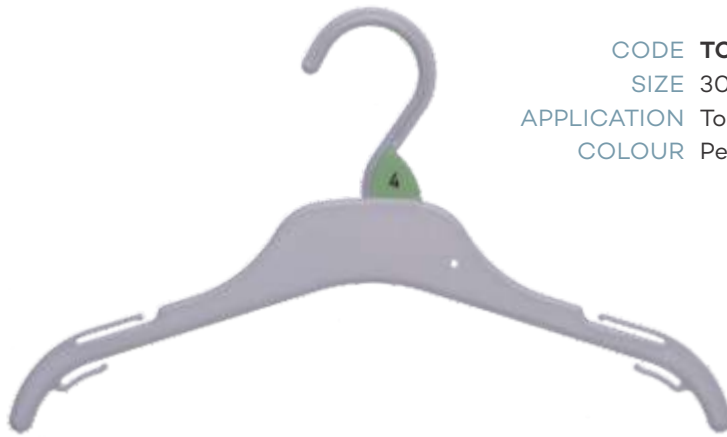

CODE **TC30PL**
SIZE 300mm
APPLICATION Top Hanger
COLOUR Pearl