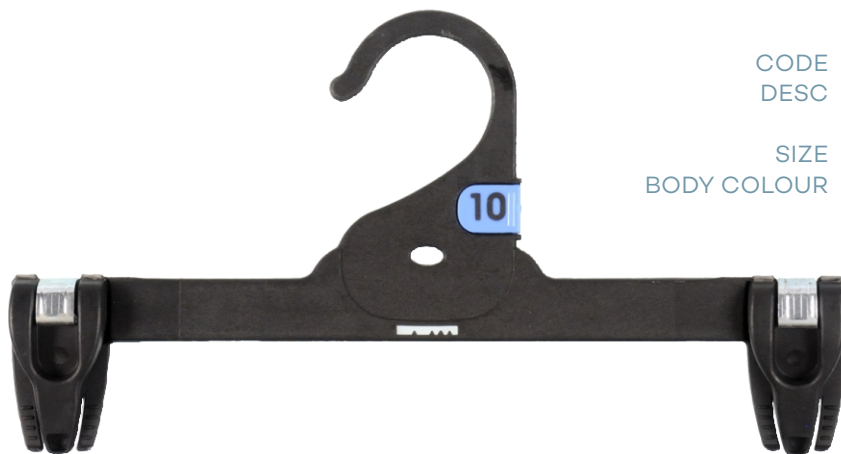

Tops

CODE TH43BL
DESC Ladies Top Hanger
SIZE 400mm
BODY COLOUR Black

CODE TH45BL
DESC Ladies Top Hanger
SIZE 460mm
BODY COLOUR Black

Bottoms

CODE FL57BL
DESC Childrens Bottom Fox
Lock Hanger
SIZE 280mm
BODY COLOUR Black

CODE FL58BL
DESC Mens Fox Lock
Bottom Hanger
SIZE 310mm
BODY COLOUR Black

CODE FL59BL
DESC Mens Fox Lock
Bottom Hanger
SIZE 350mm
BODY COLOUR Black

Lingerie

CODE **LH285CR**
SIZE 285mm
APPLICATION Briefs, Bras, Camisoles
& Lingerie Sets
COLOUR Clear