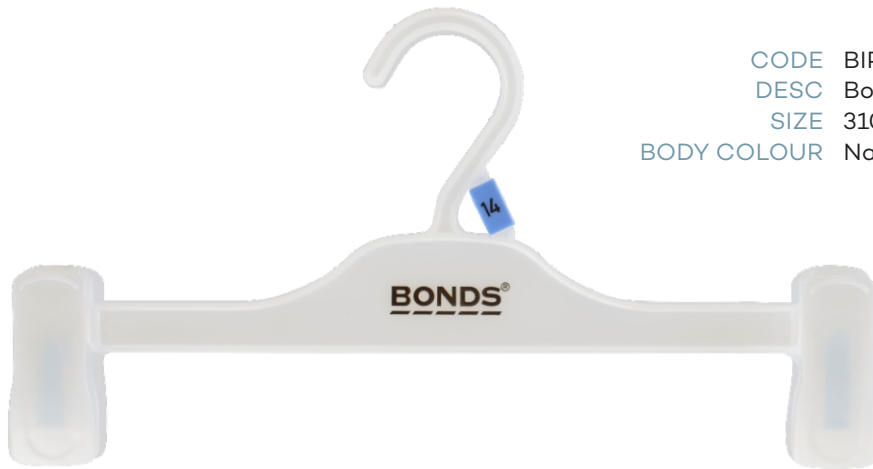

Childrens Bottoms

CODE BIPPC140BBLNL
DESC Baby Bottom Hanger
SIZE 140mm
BODY COLOUR Natural

CODE BIPPC200BBLNL
DESC Baby Bottom Hanger
SIZE 200mm
BODY COLOUR Natural

CODE BIP250SP-BBLNL
DESC Bottom Hanger
SIZE 250mm
BODY COLOUR Natural

Adults Tops

CODE TIP410BBLNL
DESC Top Hanger
SIZE 410mm
BODY COLOUR Natural

CODE TIP460BBLNL
DESC Top Hanger
SIZE 460mm
BODY COLOUR Natural

Adults Bottoms

CODE BIP310-SPBBLNL
DESC Bottom Hanger with Soft Pads
SIZE 310mm
BODY COLOUR Natural

CODE BIP350-SPBBLNL
DESC Bottom Hanger with Soft Pads
SIZE 350mm
BODY COLOUR Natural

CODE BSL82BBLNL
DESC Bottom Hanger with Soft Pads
SIZE 310mm
BODY COLOUR Natural

Specialty

CODE TIP250DBBLNL
DESC Double Top Hanger
SIZE 250mm
BODY COLOUR Natural