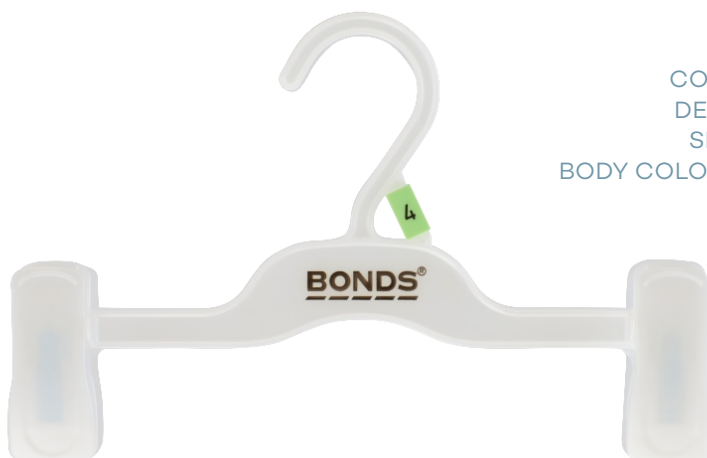

Index

CHILDRENS TOPS			
CODE	DESCRIPTION	SIZE	COLOUR
TIP200BBLNL	Top Hanger	200mm	Natural
TIP250BBLNL	Top Hanger	250mm	Natural
TIP300BBLNL	Top Hanger	300mm	Natural
TIP355BBLNL	Top Hanger	355mm	Natural
TIP-S250BBLNL	Top Hanger	250mm	Natural
TIP-S300BBLNL	Top Hanger	300mm	Natural
CHILDRENS BOTTOMS			
BIPPC140BBLNL	Bottom Hanger	140mm	Natural
BIPPC200BBLNL	Bottom Hanger	200mm	Natural
BIP250-SPBBLNL	Bottom Hanger with Soft Pads	250mm	Natural
SPECIALITY			
TIP250DBBLNL	Double Top Hanger	250mm	Natural
TIP260/170BBLNL	Set Hanger	260 x 170mm	Natural
TCB210-2BBLNL	2 Prong Hanger	210mm	Natural
TCB210-4BBLNL	4 Prong Hanger	210mm	Natural
ADULT TOPS			
TIP410BBLNL	Top Hanger	410mm	Natural
TIP460BBLNL	Top Hanger	460mm	Natural
ADULT BOTTOMS			
BIP310-SPBBLNL	Bottom Hanger with Soft Pads	310mm	Natural
BIP310-SPBBLNL	Bottom Hanger with Soft Pads	310mm	Natural
BSL82BBLNL	Bottom Hanger with Soft Pads	310mm	Natural
LINGERIE/UNDERWEAR			
UHS210BBLNL	Underwear Hanger	210mm	Natural
UHS260BBLNL	Underwear Hanger	260mm	Natural
UHS210-2BBLNL	Double Underwear Hanger	210mm	Natural
UHS210-3BBLNL	Triple Underwear Hanger	210mm	Natural
BRS290BBLNL	Bra Hanger	290mm	Natural
ACCESSORIES			
AC67	Foam Sleeves		Dark Grey

CODE TIP355BBLNL
DESC Childrens Top Hanger
SIZE 355mm
BODY COLOUR Natural

Childrens Tops

CODE TIP-S250BBLNL
DESC Childrens Top Hanger
SIZE 250mm
BODY COLOUR Natural

CODE TIP-S300BBLNL
DESC Childrens Top Hanger
SIZE 300mm
BODY COLOUR Natural

Childrens Bottoms

CODE BIPPC140BBLNL
DESC Baby Bottom Hanger
SIZE 140mm
BODY COLOUR Natural

CODE BIPPC200BBLNL
DESC Baby Bottom Hanger
SIZE 200mm
BODY COLOUR Natural

CODE BIP250SP-BBLNL
DESC Bottom Hanger
SIZE 250mm
BODY COLOUR Natural