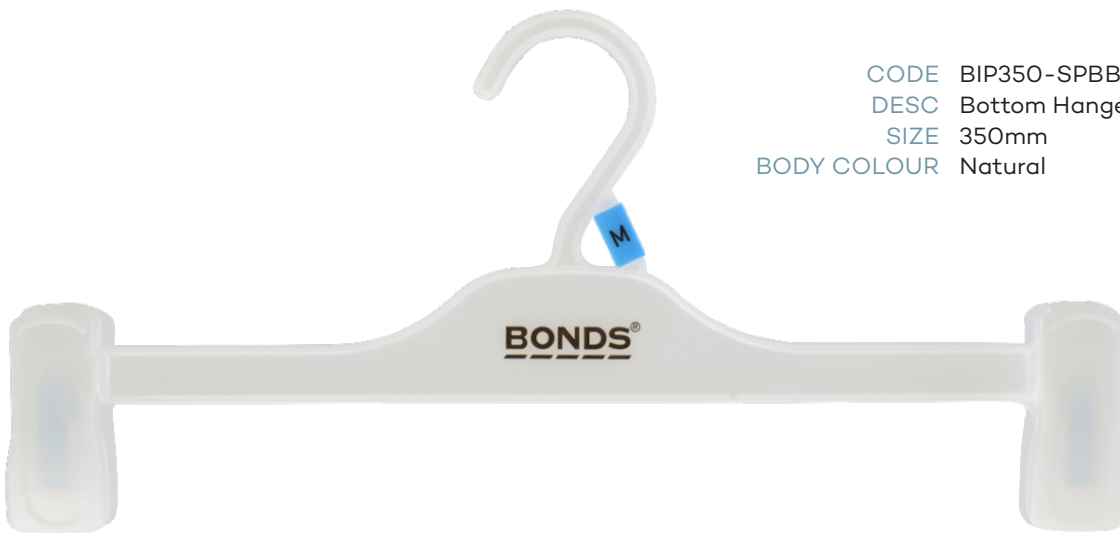

Childrens Bottoms

CODE BIPPC140BBLNL
DESC Baby Bottom Hanger
SIZE 140mm
BODY COLOUR Natural

CODE BIPPC200BBLNL
DESC Baby Bottom Hanger
SIZE 200mm
BODY COLOUR Natural

CODE BIP250SP-BBLNL
DESC Bottom Hanger
SIZE 250mm
BODY COLOUR Natural

Adults Tops

CODE TIP410BBLNL
DESC Top Hanger
SIZE 410mm
BODY COLOUR Natural

CODE TIP460BBLNL
DESC Top Hanger
SIZE 460mm
BODY COLOUR Natural

Adults Bottoms

CODE BIP310-SPBBLNL
DESC Bottom Hanger with Soft Pads
SIZE 310mm
BODY COLOUR Natural

CODE BIP350-SPBBLNL
DESC Bottom Hanger with Soft Pads
SIZE 350mm
BODY COLOUR Natural

CODE BSL82BBLNL
DESC Bottom Hanger with Soft Pads
SIZE 310mm
BODY COLOUR Natural

Specialty

CODE TIP250DBBLNL
DESC Double Top Hanger
SIZE 250mm
BODY COLOUR Natural