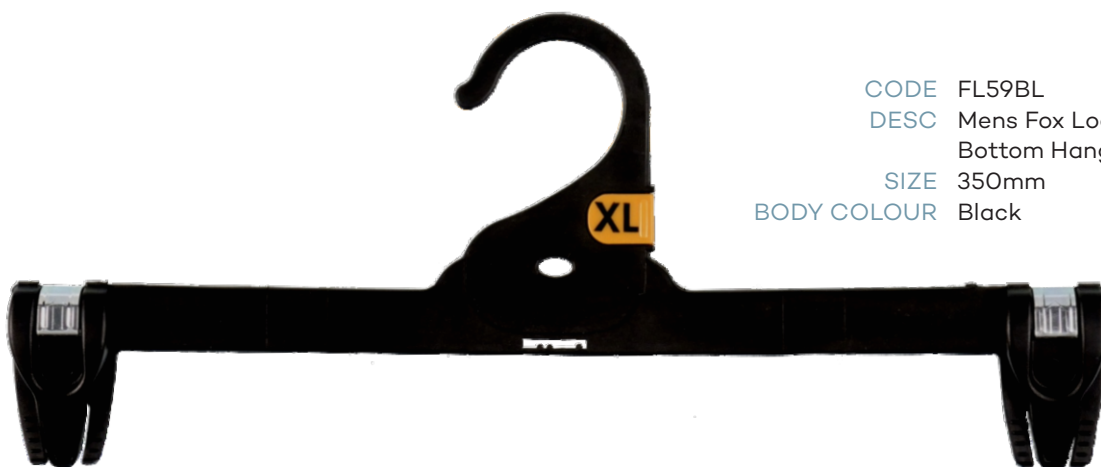

CODE FL59BL
DESC Mens Fox Lock
Bottom Hanger
SIZE 350mm
BODY COLOUR Black