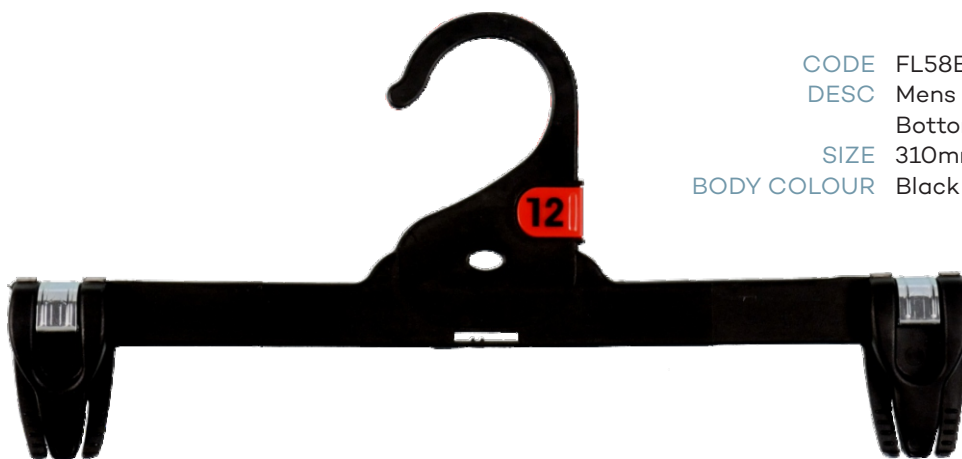

Tops

CODE TH43BL
DESC Ladies Top Hanger
SIZE 400mm
BODY COLOUR Black

CODE TH45BL
DESC Ladies Top Hanger
SIZE 460mm
BODY COLOUR Black

Bottoms

CODE FL57BL
DESC Childrens Bottom Fox
Lock Hanger
SIZE 280mm
BODY COLOUR Black

CODE FL58BL
DESC Mens Fox Lock
Bottom Hanger
SIZE 310mm
BODY COLOUR Black

CODE FL59BL
DESC Mens Fox Lock
Bottom Hanger
SIZE 350mm
BODY COLOUR Black

Lingerie

CODE **LH285CR**
SIZE 285mm
APPLICATION Briefs, Bras, Camisoles
& Lingerie Sets
COLOUR Clear