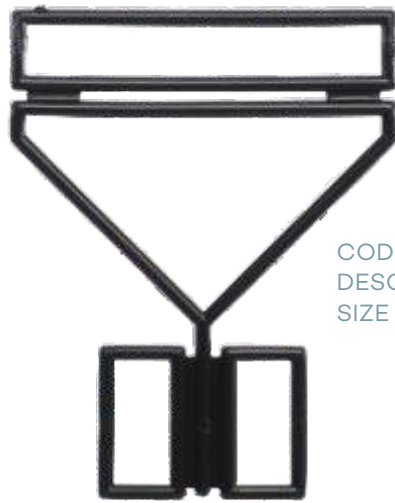

CODE FW26BL
DESC Multi Purpose Hanger
SIZE 215mm

Footwear

CODE FW23BL
DESC U End Hanger
SIZE 70mm

CODE FWN20BL
DESC Heel Tab Hanger
SIZE 100mm

CODE FW78BL
DESC Boot Hanger
SIZE 180mm

CODE FW75BL
DESC U End Hanger
SIZE 120mm

Hanger Accessories

CODE AC16
DESC Size Clip

CODE AC18
DESC Size Clip for Metal Hook

CODE ST
DESC Size Clip for BC22A-SPBL

CODE AC21
DESC Size Tab

CODE AC22
DESC Size Tab

CODE NS
DESC Neck Size Clip

Hanger Accessories

CODE AC65BL
DESC Hook & Loop
SIZE 90 x 70mm

Hanger Accessories

CODE AC67BL
DESC Foam Sleeve

CODE AC67CBL
DESC Childrens Foam Sleeve

AC16 Size Clips

CHILDRENSWEAR		
SIZE	PMS	COLOUR
Early Baby 00000	396	Lime
New Baby 0000	318	Turquoise
3 mths 000	347	Dark Green
6 mths 00	164	Orange
12 mths 0	264	Lilac
18 mths 1 00000	185	Red
00000	396	Lime
0000	318	Turquoise
000	347	Dark Green
00	164	Orange
0	264	Lilac
1	185	Red
2	121	Yellow
3	230	Pink
4	359	Pale Green
5	154	Tan Brown
6	264	Lilac
7	444	Grey
8	185	Red
10	279	Dark Blue
12	347	Dark Green
14	318	Turquoise
16	154	Tan Brown
18	164	Orange
20	121	Yellow
22	359	Pale Green
6/8	185	Red
8/10	279	Dark Blue
12/14	318	Turquoise
S	347	Dark Green
M	185	Red
L	PB	Proc Blue