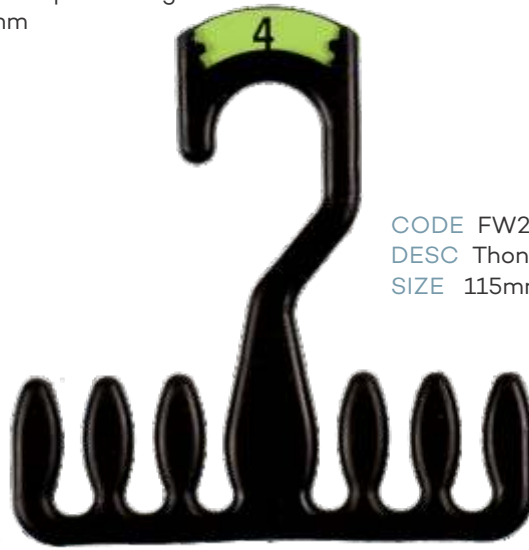

Accessories

CODE SC70BL
DESC Round Scarf Hook
SIZE 170mm

CODE AC30BL
DESC Gun Hook
SIZE 70mm

Footwear

CODE FW25BL
DESC Multi Purpose Hanger
SIZE 170mm

CODE FW24BL
DESC Thong Hanger
SIZE 115mm

CODE FW77BL
DESC Multi Purpose Hanger
SIZE 195mm

CODE FW26BL
DESC Multi Purpose Hanger
SIZE 215mm

Footwear

CODE FW23BL
DESC U End Hanger
SIZE 70mm

CODE FWN20BL
DESC Heel Tab Hanger
SIZE 100mm

CODE FW78BL
DESC Boot Hanger
SIZE 180mm

CODE FW75BL
DESC U End Hanger
SIZE 120mm

CODE AC65BL
DESC Hook & Loop
SIZE 90 x 70mm

Hanger Accessories

CODE AC67BL
DESC Foam Sleeve

CODE AC67CBL
DESC Childrens Foam Sleeve

AC16 Size Clips

CHILDRENSWEAR		
SIZE	PMS	COLOUR
Early Baby 00000	396	Lime
New Baby 0000	318	Turquoise
3 mths 000	347	Dark Green
6 mths 00	164	Orange
12 mths 0	264	Lilac
18 mths 1 00000	185	Red
00000	396	Lime
0000	318	Turquoise
000	347	Dark Green
00	164	Orange
0	264	Lilac
1	185	Red
2	121	Yellow
3	230	Pink
4	359	Pale Green
5	154	Tan Brown
6	264	Lilac
7	444	Grey
8	185	Red
10	279	Dark Blue
12	347	Dark Green
14	318	Turquoise
16	154	Tan Brown
18	164	Orange
20	121	Yellow
22	359	Pale Green
6/8	185	Red
8/10	279	Dark Blue
12/14	318	Turquoise
S	347	Dark Green
M	185	Red
L	PB	Proc Blue