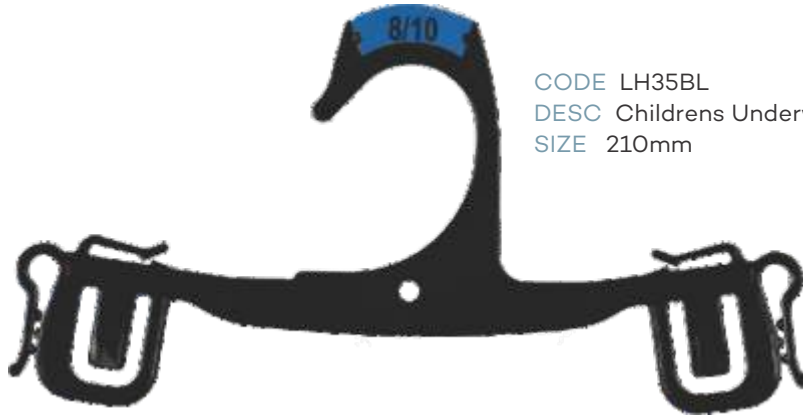

Lingerie / Underwear

CODE LH35BL
DESC Childrens Underwear Hanger
SIZE 210mm