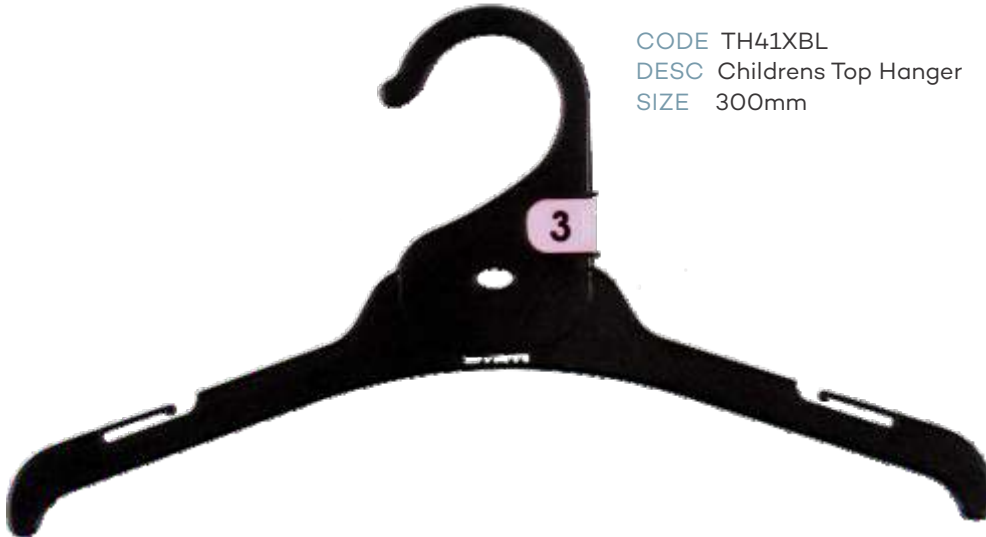

CODE TH41XBL
DESC Childrens Top Hanger
SIZE 300mm