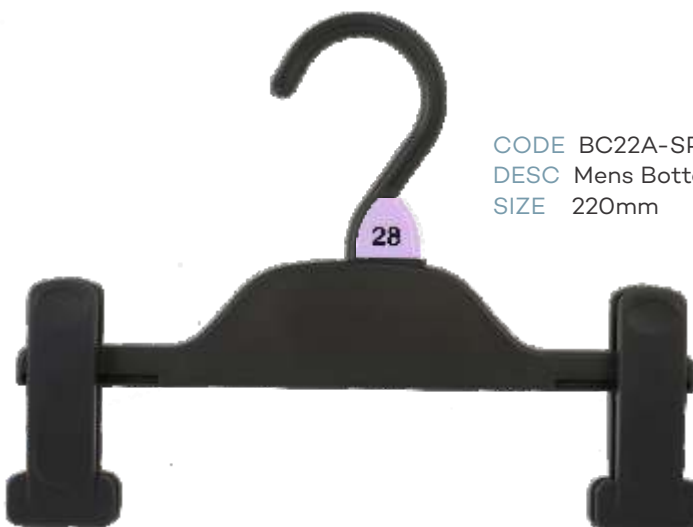

Ladies Swimwear

CODE LH35BL
DESC Ladies Swimwear Hanger
SIZE 210mm

CODE LH34BL
DESC Ladies Swimwear Hanger
SIZE 260mm

Ladies Sleepwear

CODE TH43BL
DESC Ladies Top
Hanger

CODE BH62BL
DESC Ladies Bottom Hanger
SIZE 310mm

CODE BH63BL
DESC Ladies Bottom Hanger
SIZE 350mm

CODE BH97BL
DESC Ladies Trouser Hanger
SIZE 320mm

Mens Tops

CODE TH45BL
DESC Mens Top Hanger
SIZE 460mm

CODE TH46BL
DESC Mens Top Hanger
SIZE 520mm

CODE KN44BL
DESC Mens Knitwear Hanger
SIZE 420mm

CODE KN47BL
DESC Mens Knitwear Hanger
SIZE 460mm

Mens Tops

CODE SU86BL
DESC Mens Jacket Hanger
SIZE 460mm

Mens Bottoms

CODE BH60BL
DESC Mens Bottom Hanger
SIZE 210mm

CODE BH63BL
DESC Mens Bottom Hanger
SIZE 350mm

CODE BC22A-SPBL
DESC Mens Bottom Hanger
SIZE 220mm

Mens Bottoms

CODE BH97BL
DESC Mens Trouser Hanger
SIZE 320mm

CODE BSL82BL
DESC Mens Bottom Hanger with Soft Pad
SIZE 310mm

Mens Sleepwear

CODE TH45BL
DESC Mens Top Hanger
SIZE 460mm