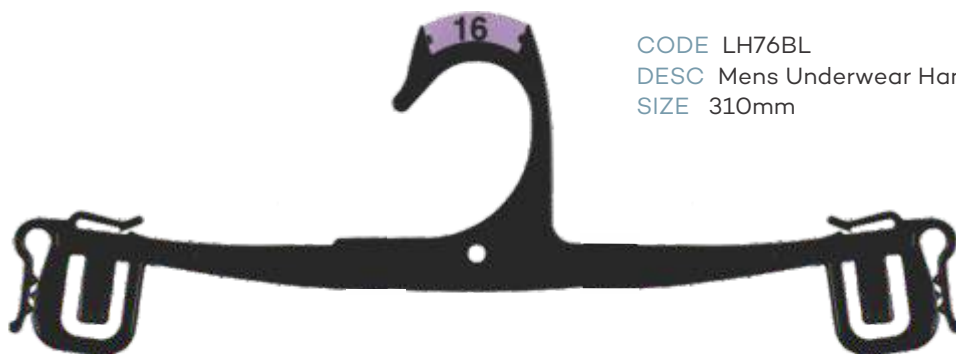

CODE LH76BL
DESC Mens Underwear Hanger
SIZE 310mm