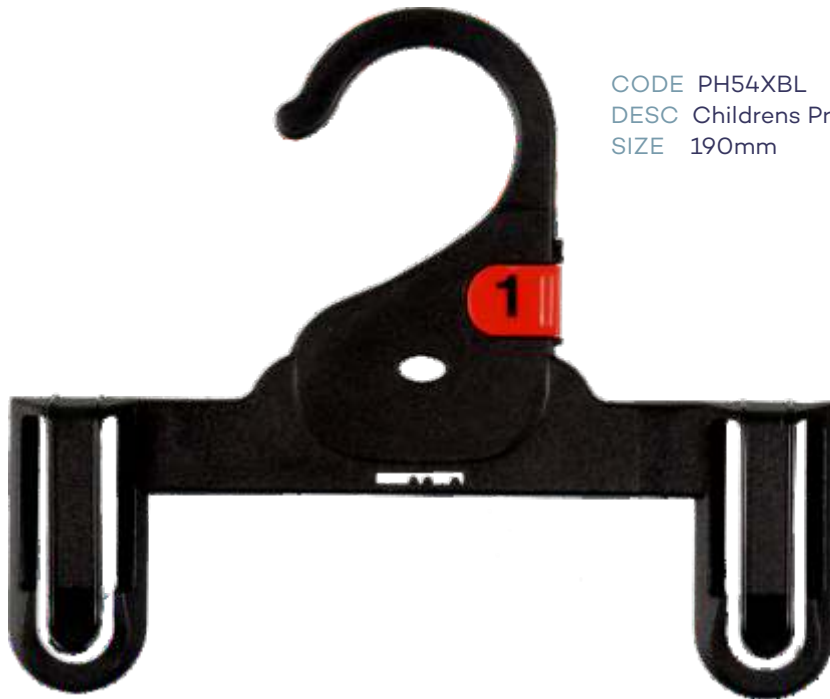

Index - page 3

LINGERIE / UNDERWEAR			
CODE	DESCRIPTION	SIZE	COLOUR
LH35BL	Childrens Underwear Hanger	210mm	Black
LH35CR	Childrens Underwear Hanger	210mm	Crystal
LH34BL	Mens Underwear Hanger	260mm	Black
LH34CR	Ladies Underwear Hanger	260mm	Crystal
LH76BL	Mens Underwear Hanger	310mm	Black
LH76CR	Ladies Underwear Hanger	310mm	Crystal
LH75BL	Childrens Underwear Set Hanger	210mm	Black
LH75CR	Childrens Underwear Set Hanger	210mm	Crystal
LH85BL	Mens Underwear Set Hanger	270mm	Black
LH85CR	Mens Underwear Set Hanger	270mm	Crystal
LH88BL	Mens Underwear 2 Pce Hanger	260mm	Black
UHS260NL	Ladies Brief Hanger	260mm	Natural
BR32CR	Ladies Bra Hanger	285mm	Crystal
ACCESSORIES			
SC70BL	Round Scarf Hanger	170mm	Black
AC30BL	Gun Hook	70mm	Black
FOOTWEAR			
FWN20BL	Heel Tab Hanger	100mm	Black
FW24BL	Thong Hanger	115mm	Black
FW25BL	Multi Purpose Hanger	170mm	Black
FW77BL	Multi Purpose Hanger	195mm	Black
FW26BL	Multi Purpose Hanger	215mm	Black
FW23BL	U End Hanger	70mm	Black
FW75BL	U End Hanger	120mm	Black
FW78BL	Boot Hanger	180mm	Black
HANGER ACCESSORIES			
AC16	Size Clips		Asstd
AC18N	Metal Hooks Sizer		Asstd
NS	Neck Clip Size		Asstd
AC21	Footwear Sizer		Asstd
AC22	Lingerie/Underwear Sizer		Asstd
AC65BL	Hook & Loop	90mm	Black
AC67BL	Foam Sleeves		Black
AC67CBL	Childrens Foam Sleeve		Black

Childrens Top Hangers

CODE TH40XBL
DESC Childrens Top Hanger
SIZE 250mm

CODE TH41XBL
DESC Childrens Top Hanger
SIZE 300mm

CODE TH42XBL
DESC Childrens Top Hanger
SIZE 350mm

Childrens Bottoms

CODE BH60BL
DESC Bottom Clip Hanger
SIZE 210mm

CODE BH61BL
DESC Bottom Clip Hanger
SIZE 280mm

Childrens Bottoms

CODE PH54XBL
DESC Childrens Prong Hanger
SIZE 190mm

CODE PH54LXBL
DESC Childrens Prong Hanger with Loop
SIZE 190mm

Childrens Bottoms

CODE PH55XBL
DESC Childrens Prong Hanger
SIZE 260mm