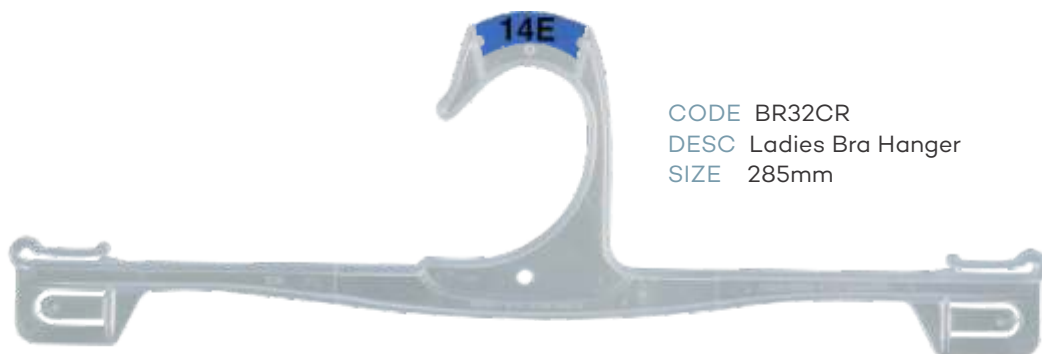

CODE LH85CR
DESC Ladies Underwear Set Hanger
SIZE 270mm

Lingerie / Underwear

CODE LH88BL
DESC Mens Underwear 2 Pce Hanger
SIZE 260mm

CODE UHS260NL
DESC Ladies Brief Hanger Hanger
SIZE 260mm

CODE BR32CR
DESC Ladies Bra Hanger
SIZE 285mm