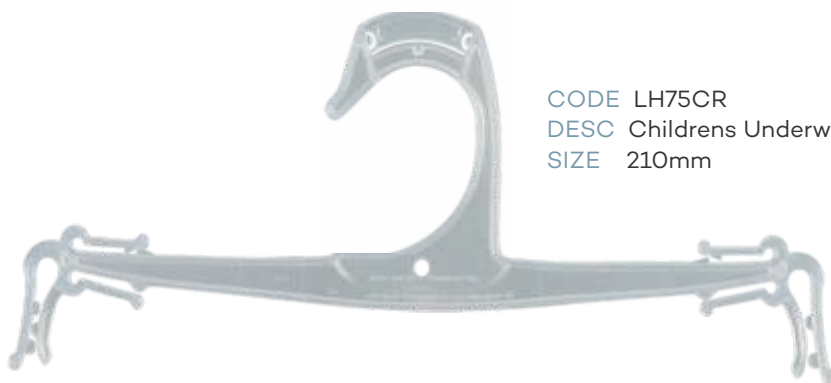

CODE LH75CR
DESC Childrens Underwear Set Hanger
SIZE 210mm