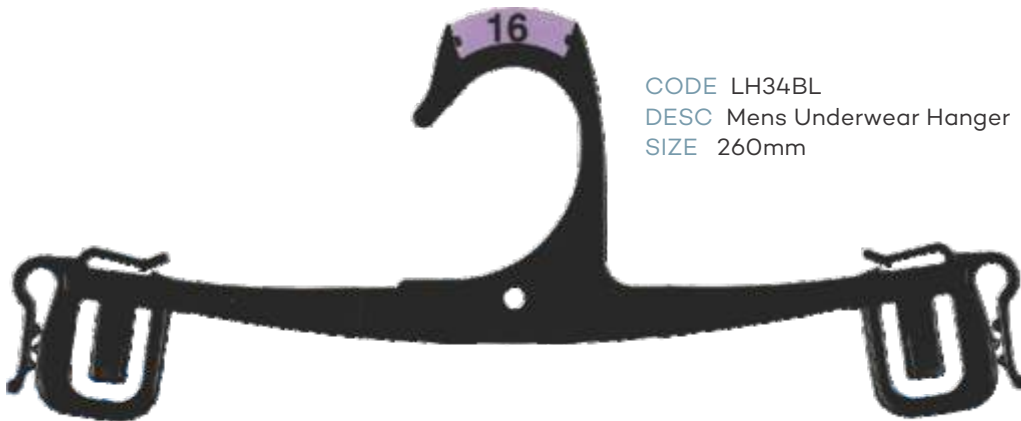

CODE LH34BL
DESC Mens Underwear Hanger
SIZE 260mm