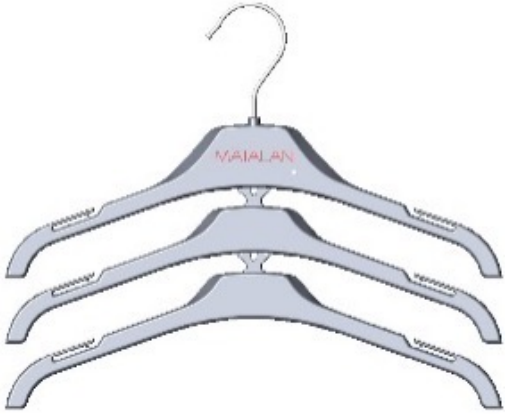

Childrenswear

Triple Tops Hanger

Suitable for T-shirts, shirts, vests and light garments

CODE

STTCM26SL-MAT - 26cm – ages 0-24Mths

STTCM30SL-MAT - 30cm – ages 2-7yrs

STTCM36SL-MAT - 36cm – ages 8-13yrs

STTCM41SL-MAT - 41cm – ages 14+yrs

COLOUR & LOGO

Silver with Matalan Logo

AVAILABILITY

China (26/30cm only)
Bangladesh
Sri Lanka