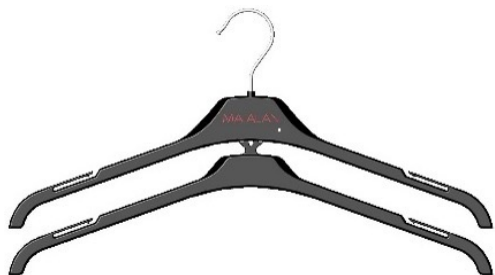

Double Tops Hanger

Suitable for T-shirts, shirts, vests and light garments

CODE

SDTCM41B-MAT - 41cm

COLOUR &
LOGO

Black with Matalan Logo

AVAILABILITY

China