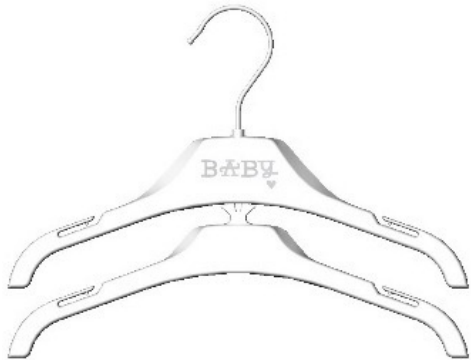

MATALAN

2021 Hanger Manual

Babywear

Single Tops Hanger

Suitable for T-shirts, shirts, vests and light garments

CODE **STTCM26W-BAB - 26cm – ages 0-24Mths**

COLOUR & LOGO White

AVAILABILITY China
Bangladesh

Double Tops Hanger

Suitable for T-shirts, shirts, vests and light garments

CODE **SDTCM26W-BAB - 26cm – ages 0-24Mths**

COLOUR & LOGO White

AVAILABILITY China
Bangladesh

Triple Tops Hanger

Suitable for T-shirts, shirts, vests and light garments