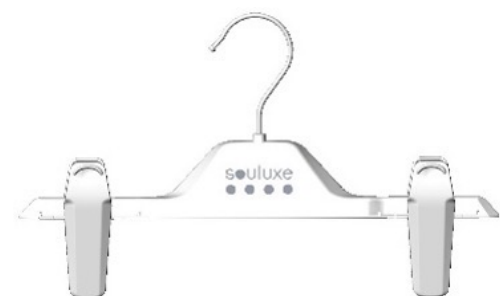

AVAILABLE China (36cm only)
Turkey

Double Tops Hangers

Suitable for T-shirts, shirts, vests and light garments

CODE **SDTCM36W-SOU – 36cm – ages 5-13 years**

COLOUR White with Souluxe Logo

AVAILABLE China

Clip Hangers

Suitable for T-shirts, shirts, vests and light garments

CODE **SBUM28W-SOU – 28cm – ages 5+ years**

COLOUR White with Souluxe Logo

AVAILABLE China
Turkey

Specialised

Adultswear - SOULUXE

Tops Hangers

Suitable for T-shirts, vests and shirts