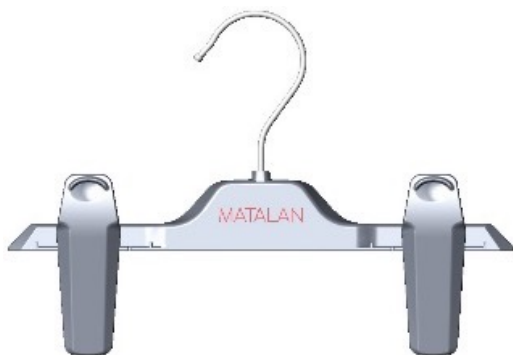

Silver with Matalan Logo

AVAILABILITY

China
Bangladesh

Single Clip Hanger

Suitable Trousers, Jeans, Shorts & Joggers

CODE

**SBUM22SL-MAT - 22cm –
ages 1 1/2-4yrs**

**SBUM28SL-MAT - 28cm –
ages 5-11yrs**

**SBUM36SL-MAT – 36cm –
ages 11+ yrs**

COLOUR &
LOGO

Silver with Matalan Logo

AVAILABILITY

China
Sri Lanka
Bangladesh
Turkey (28 / 36cm versions
only)
UK

Childrenswear

Trouser Bar Hanger

Suitable for Trouser & Jeans