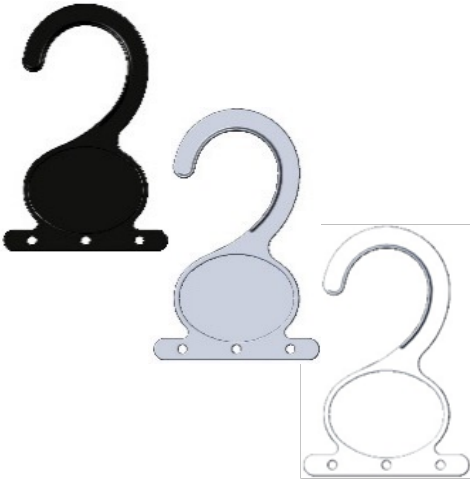

Grip Hanger

Suitable Trousers & Jeans

CODE **FWHT3B – one size**

COLOUR Black

AVAILABLE China

Footwear

Bootclip – Straight grip

Standard bootclip for most ankle and longer boots with minimal or no padding or collar/cuff

Slipper Hanger

Hanger ideal for lightweight childrens slippers

CODE **AH360B – one size**

COLOUR Black

AVAILABLE China

Accessories

Glove Hanger

For attaching accessories (gloves) to a hook/hanger by means of a kimble

CODE **AH360B – one size - Adults**

AH360SL – one size - Childrens

AH360W – one size - Babywear

COLOUR Black (Adults)
Silver (Childrens)

AVAILABLE China

Belt Hanger

Can be used for most belts with a post/prong style buckle

CODE **BHH03B – one size - Adults**

COLOUR Black (Adults)

AVAILABLE China

S-hook/Jeans Hook Hanger

Can be used to hang jeans, shorts, cargos from a belt loop or internal sew in loop – perfect for size on (half folded) full length hanging