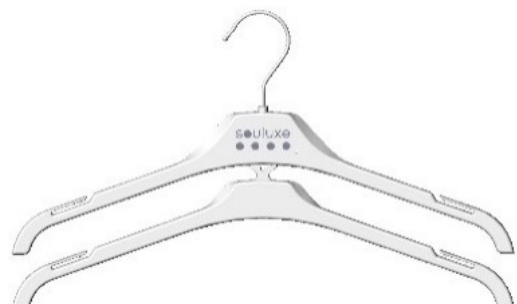

Double Tops Hangers

Suitable for T-shirts, shirts, vests and light garments

CODE **SDTCM36W-SOU – 36cm – ages 5-13 years**

COLOUR White with Souluxe Logo

AVAILABLE China