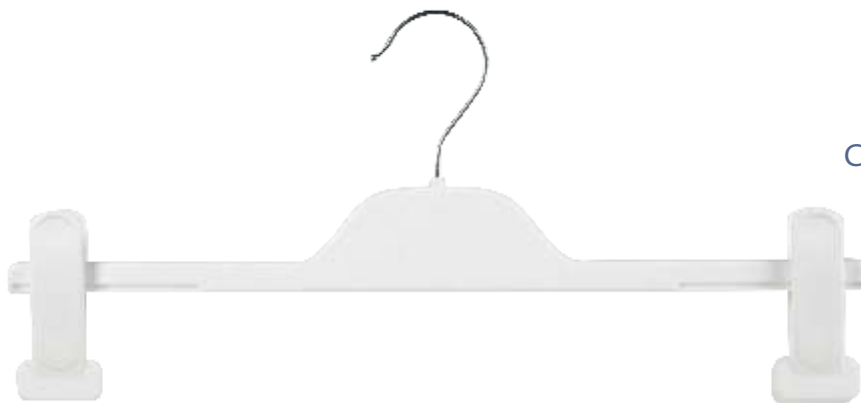

Index / Summary

BRAND	CODE	DESCRIPTION	SIZE	COLOUR
MILLERS	TU03CM	Top Hanger	460mm	CREAM
MILLERS	BU02CM	Bottom Hanger	360mm	CREAM
AUTOGRAPH	TU03CM	Top Hanger	460mm	CREAM
AUTOGRAPH	BU02CM	Bottom Hanger	360mm	CREAM
ROCKMANS	TU01WH	Top Hanger	430mm	WHITE
ROCKMANS	BU02WH	Bottom Hanger	360mm	WHITE
CROSSROADS	TUM41SI	Top Hanger	410mm	SILVER
CROSSROADS	BUM33SI	Bottom Hanger	330mm	SILVER
KATIES	TUM41CG6	Top Hanger	410mm	COOL GREY 6
KATIES	JUM42CG6	Jacket Hanger	420mm	COOL GREY 6
KATIES	BUM33CG6	Top Hanger	330mm	COOL GREY 6
Be Me	TUM47BL	Top Hanger	470mm	BLACK
Be Me	BCM35FC-SP	Bottom Hanger	350mm	BLACK

CODE: **BUM33CG6**
DESC: **Bottom Hanger**
SIZE: **330mm**
COLOUR: **Cool Grey 6**
FINISH: **Matt**

crossroads

CODE: **TUM41SI**
DESC: **Top Hanger**
SIZE: **410mm**
COLOUR: **Silver**
FINISH: **Matt**

CODE: **BUM33SI**
DESC: **Bottom Hanger**
SIZE: **360mm**
COLOUR: **Silver**
FINISH: **Matt**

CODE: **TU01WH**
DESC: **Top Hanger**
SIZE: **430mm**
COLOUR: **White**
FINISH: **Gloss**

CODE: **BU02WH**
DESC: **Bottom Hanger**
SIZE: **360mm**
COLOUR: **White**
FINISH: **Gloss**

AUTOGRAPH

CODE: **TU03CM**
DESC: **Top Hanger**
SIZE: **460mm**
COLOUR: **Cream**
FINISH: **Gloss**

CODE: **BU02CM**
DESC: **Bottom Hanger**
SIZE: **360mm**
COLOUR: **Cream**
FINISH: **Gloss**

Millers

W O M A N

CODE: **TU03CM**

DESC: **Top Hanger**

SIZE: **460mm**

COLOUR: **Cream**

FINISH: **Gloss**